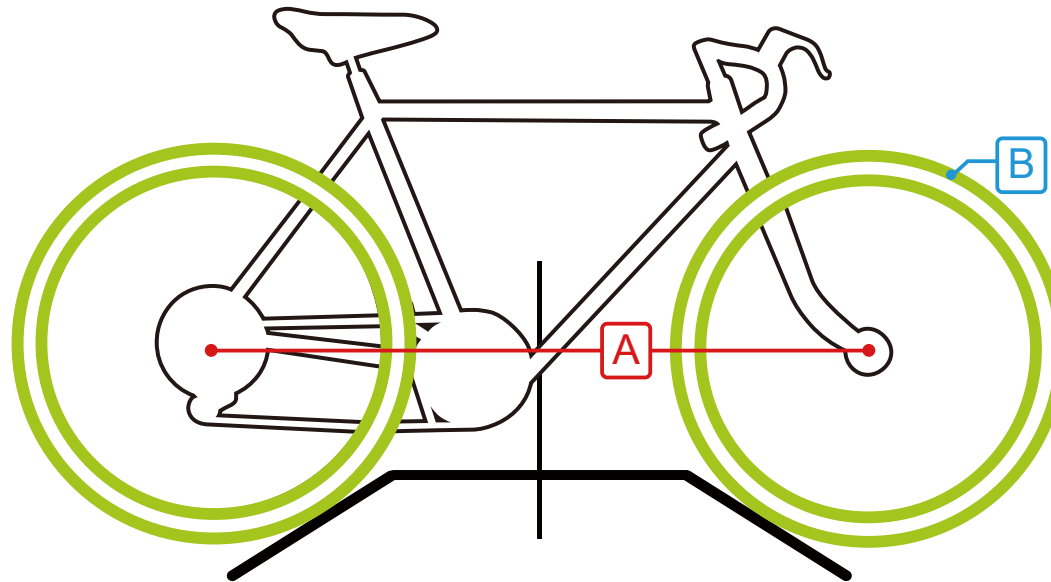

# BUZZ RACK

**A** WHEEL BASE  
**B** TIRE DIAMETER

		(B) 10" TIRE DIAMETER		(B) 26" TIRE DIAMETER		(B) 29" TIRE DIAMETER	
		MIN	MAX	MIN	MAX	MIN	MAX
WHEEL BASE (A)	BUZZYBEE	24" (61cm)	42" (107cm)	32" (81cm)	50" (127cm)	33" (84cm)	55" (140cm)
	BUZZCRUISER BUZZQUATTRO	23" (58cm)	38" (96cm)	31" (78cm)	44" (111cm)	32" (81cm)	45" (114cm)
	BUZZ RUNNER SPARK	20" (51cm)	40" (102cm)	31" (78cm)	45" (114cm)	32" (81cm)	47" (119cm)
	BUZZWING 1	26" (66cm)	36" (91cm)	33" (84cm)	43" (109cm)	34" (86cm)	43" (109cm)
	BUZZWING 2	26" (66cm)	39" (99cm)	30" (76cm)	47" (119cm)	34" (86cm)	46" (117cm)
	BUZZWING 4	31" (78cm)	40" (102cm)	35" (89cm)	45" (114cm)	36.5" (93cm)	46" (117cm)
	SCORPION	20" (51cm)	35" (89cm)	30" (76cm)	47" (119cm)	32" (81cm)	47" (119cm)