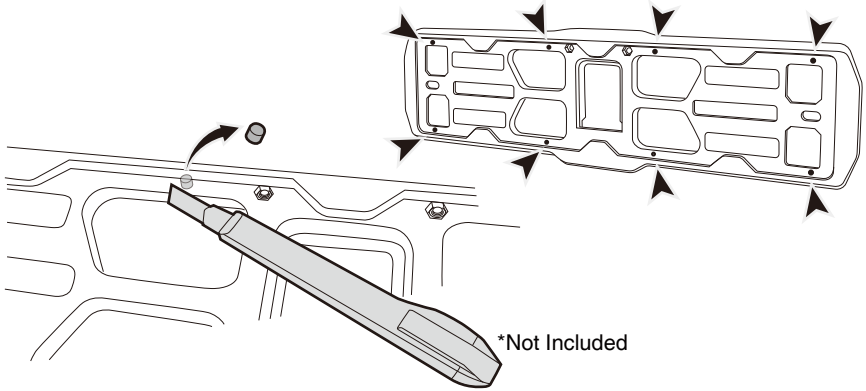

~~**OK**~~

8

9

11

10

12

OK

~~OK~~

Denmark only 504x120mm

* This plate is not included.

1

360°

2

3

LIGHT KIT for BUZZWING1

*Not Included