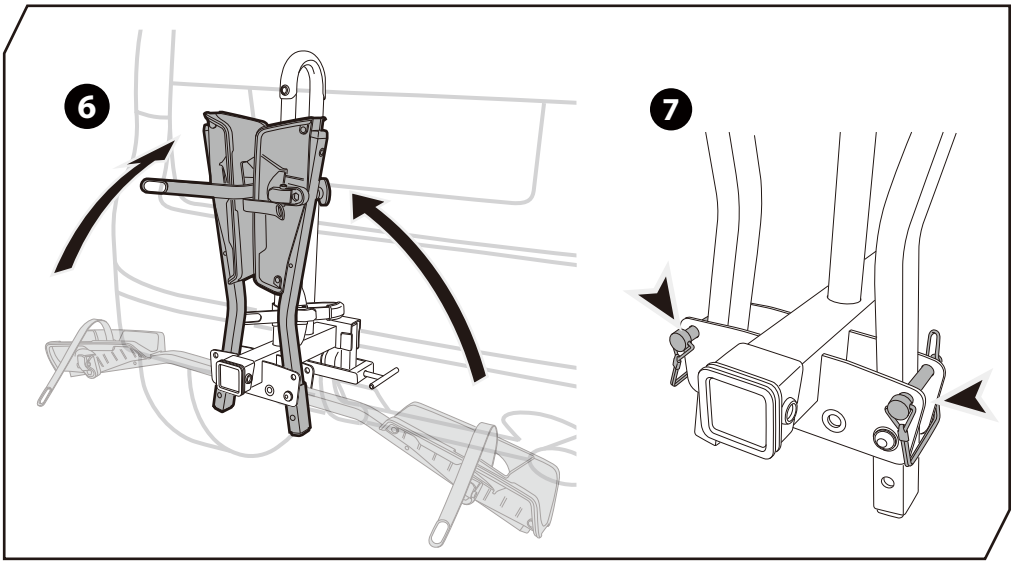

Denmark only 504x120mm

* This plate is not included.

1

360°

2

3

LIGHT KIT for BUZZWING1

*Not Included