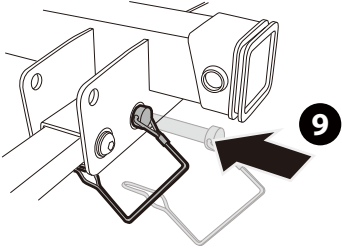

BUZZ RACK

BUZZWING 1

PART LIST

x1

x1

1

2

OK

~~**OK**~~

8

9

11

10

12

OK

~~OK~~

Denmark only 504x120mm

* This plate is not included.

1

360°

2

3

LIGHT KIT for BUZZWING1

*Not Included