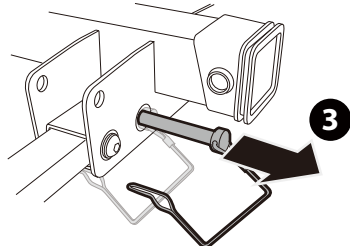

Denmark only 504x120mm

* This plate is not included.

1

360°

2

3

LIGHT KIT for BUZZWING1

*Not Included