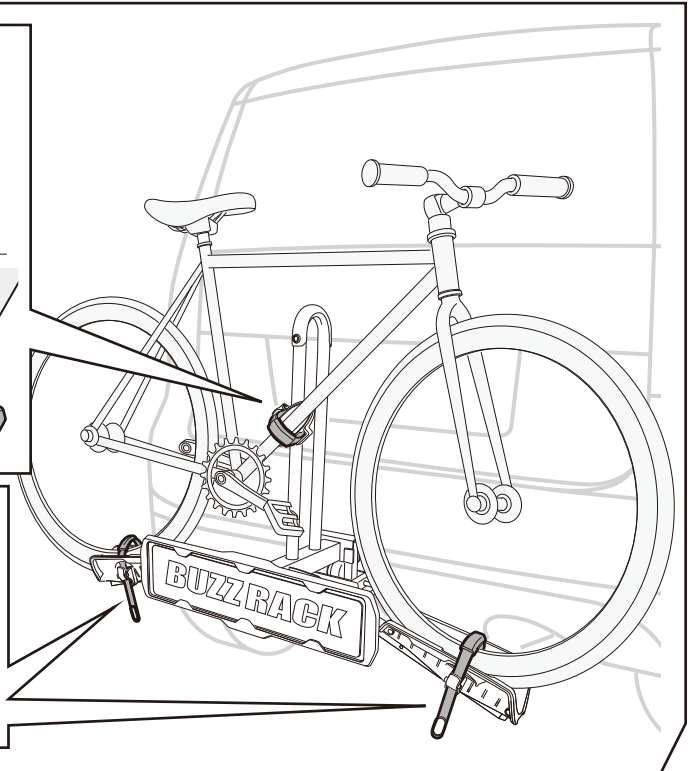

Denmark only 504x120mm

* This plate is not included.

1

360°

2

3

LIGHT KIT for BUZZWING1

*Not Included