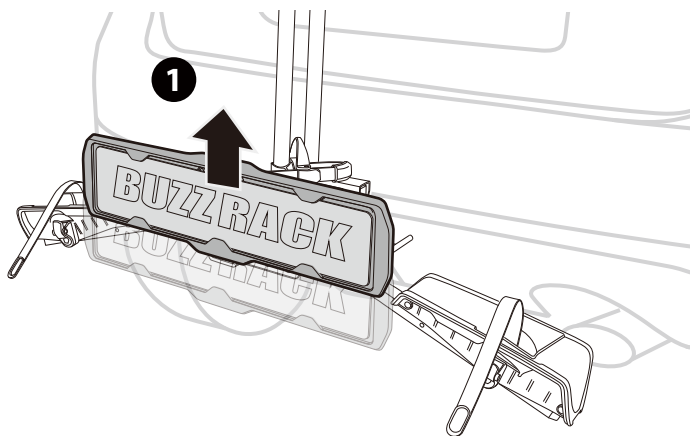

Denmark only 504x120mm

* This plate is not included.

1

360°

2

3

LIGHT KIT for BUZZWING1

*Not Included