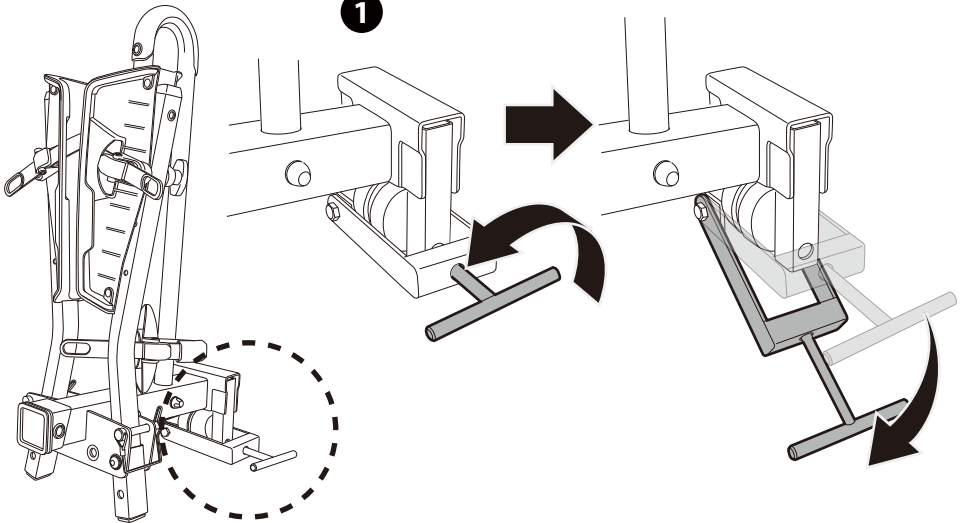

BUZZ RACK

BUZZWING 1

PART LIST

x1

x1

1

2

OK

Denmark only 504x120mm

* This plate is not included.

1

360°

2

3

LIGHT KIT for BUZZWING1

*Not Included