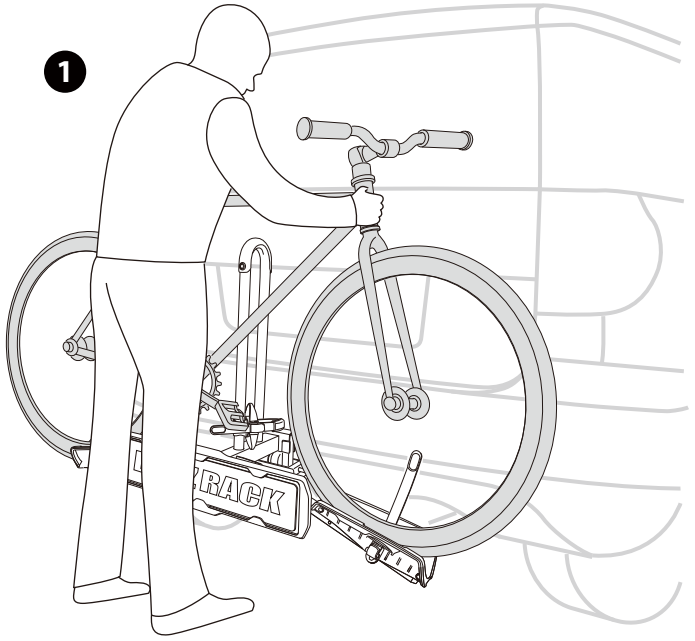

Denmark only 504x120mm

* This plate is not included.

1

360°

2

3

LIGHT KIT for BUZZWING1

*Not Included