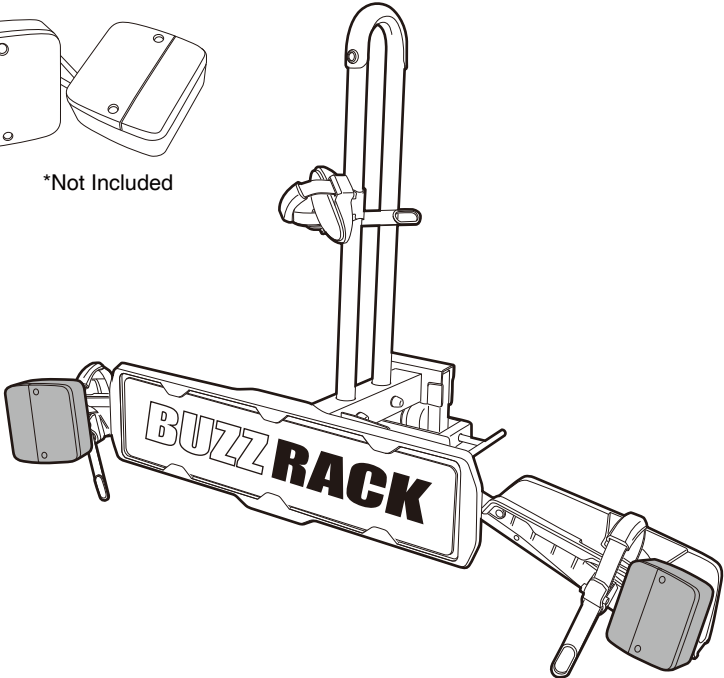

Denmark only 504x120mm

* This plate is not included.

1

360°

2

3

LIGHT KIT for BUZZWING1

*Not Included