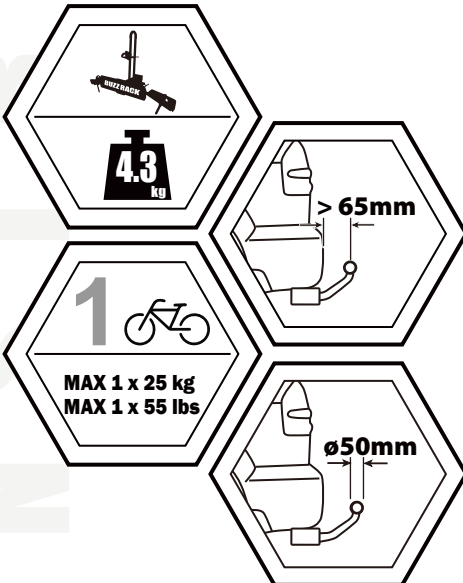

BUZZ RACK

BUZZWING 1

PART LIST

x1

x1

1

2

OK

~~**OK**~~

8

9

11

10

12

OK

~~OK~~

Denmark only 504x120mm

* This plate is not included.

1

360°

2

3

LIGHT KIT for BUZZWING1

*Not Included