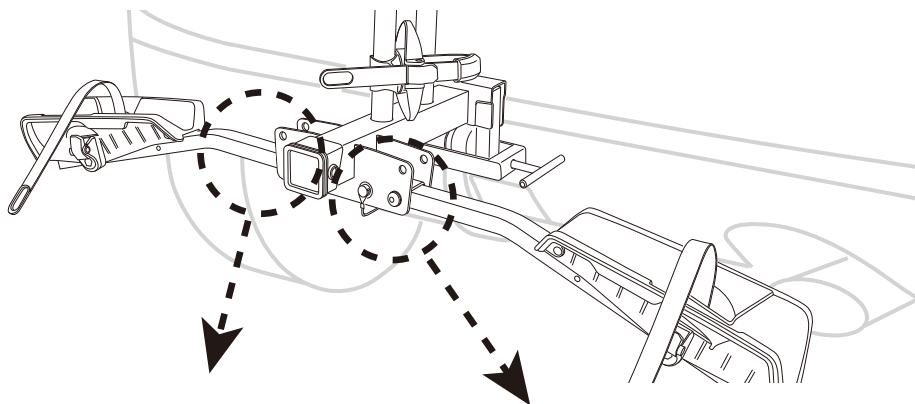

Denmark only 504x120mm

* This plate is not included.

1

360°

2

3

LIGHT KIT for BUZZWING1

*Not Included