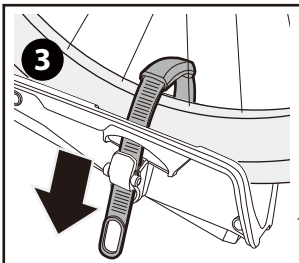

Denmark only 504x120mm

* This plate is not included.

1

360°

2

3

LIGHT KIT for BUZZWING1

*Not Included