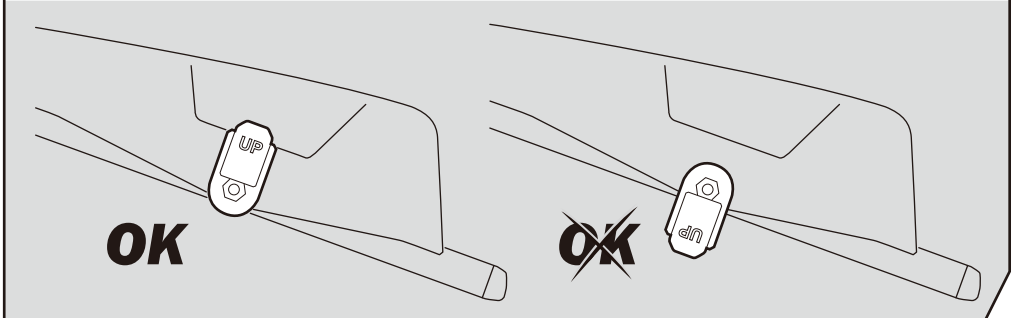

Denmark only 504x120mm

* This plate is not included.

1

360°

2

3

LIGHT KIT for BUZZWING1

*Not Included