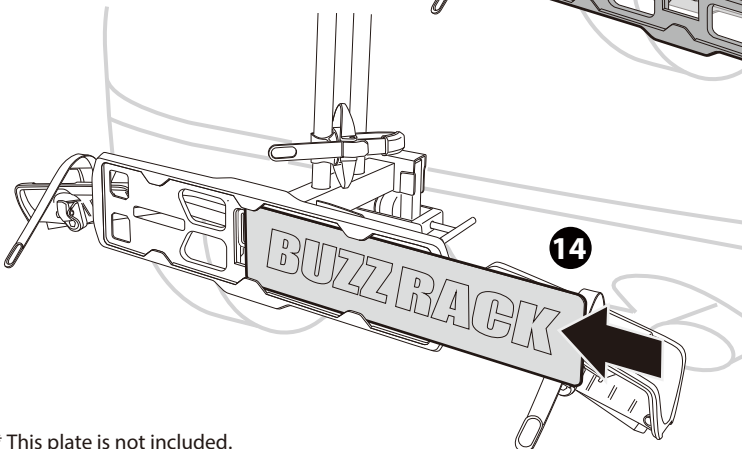

BUZZ RACK

BUZZWING 1

PART LIST

x1

x1

1

2

OK

~~**OK**~~

8

9

11

10

12

OK

~~OK~~

Denmark only 504x120mm

* This plate is not included.

1

360°

2

3

LIGHT KIT for BUZZWING1

*Not Included