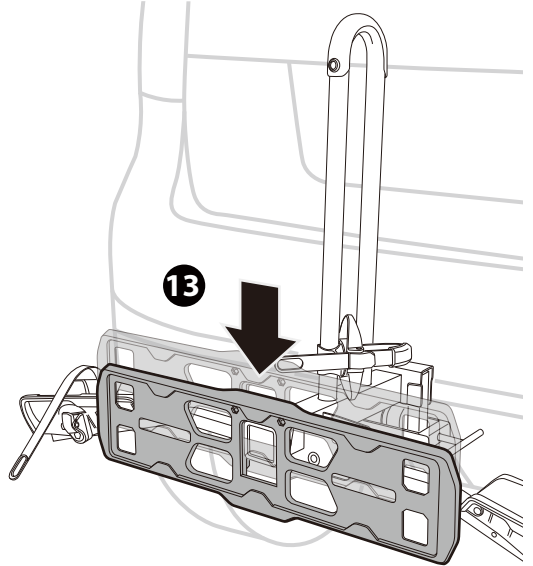

Denmark only 504x120mm

* This plate is not included.

1

360°

2

3

LIGHT KIT for BUZZWING1

*Not Included