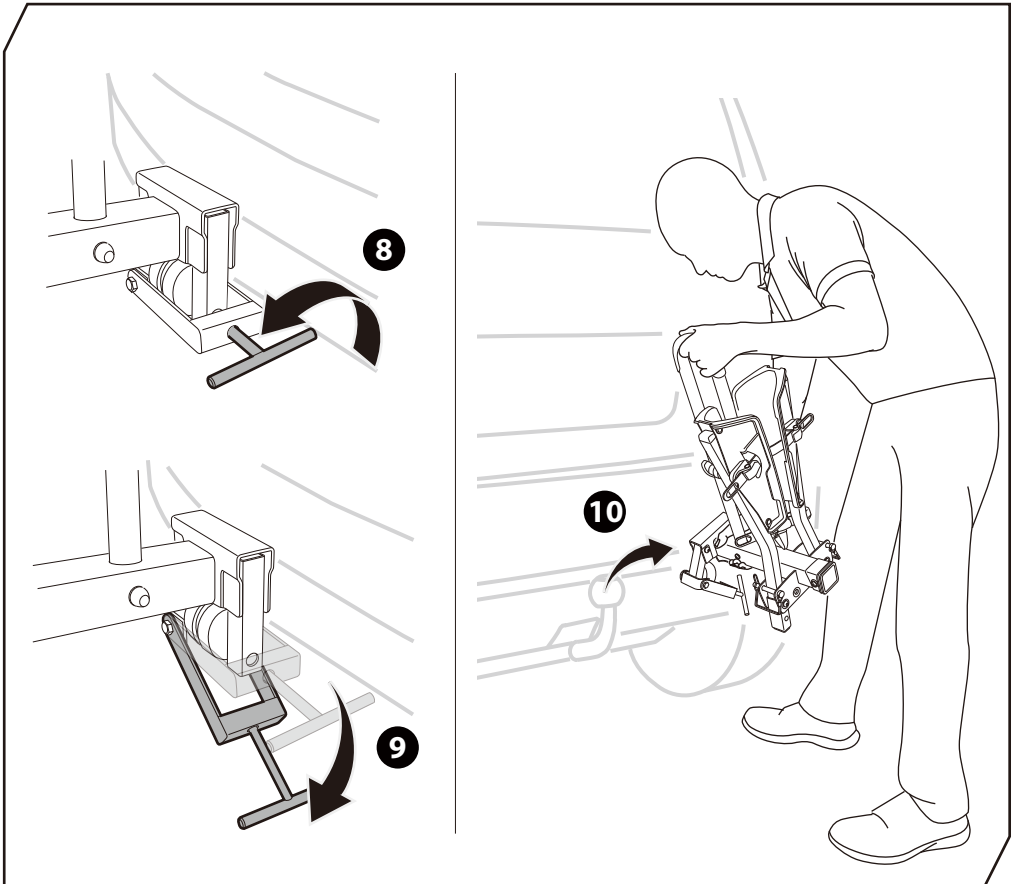

Denmark only 504x120mm

* This plate is not included.

1

360°

2

3

LIGHT KIT for BUZZWING1

*Not Included