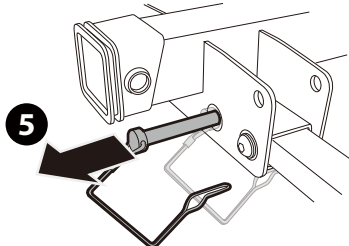

Denmark only 504x120mm

* This plate is not included.

1

360°

2

3

LIGHT KIT for BUZZWING1

*Not Included