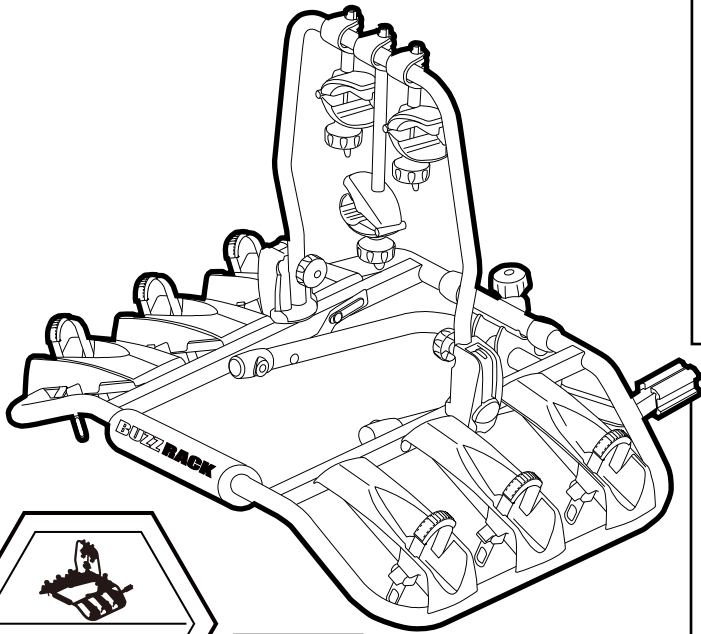

BUZZRUNNER H3 ENTOURAGE

10"		26"		29"	
Tire diameter		Tire diameter		Tire diameter	
MIN	MAX	MIN	MAX	MIN	MAX
20"	40"	31"	45"	32"	47"