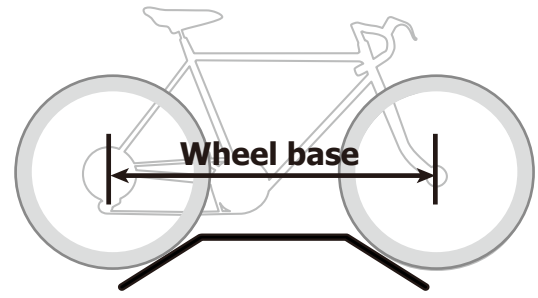

BUZZRUNNER H3 ENTOURAGE

10"		26"		29"	
Tire diameter		Tire diameter		Tire diameter	
MIN	MAX	MIN	MAX	MIN	MAX
20"	40"	31"	45"	32"	47"