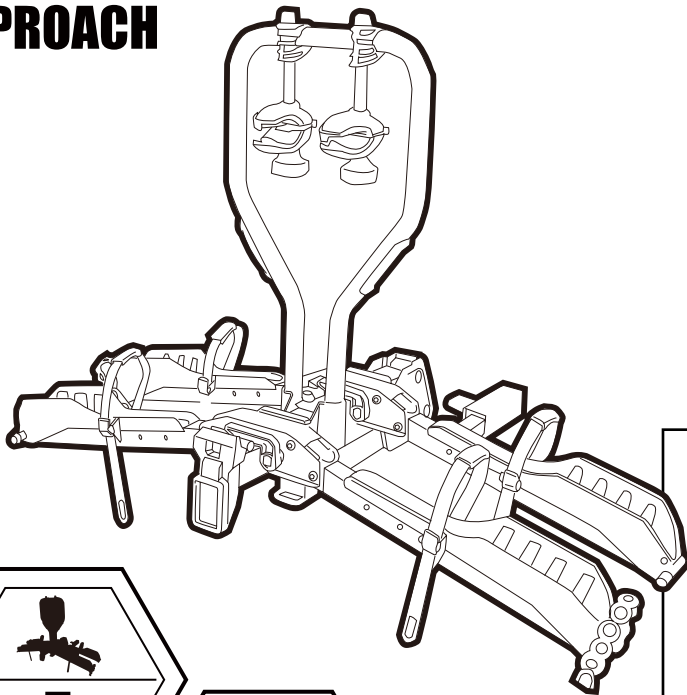

SCORPION H APPROACH

10"		26"		29"	
Tire diameter		Tire diameter		Tire diameter	
MIN	MAX	MIN	MAX	MIN	MAX
20"	35"	30"	47"	32"	47"