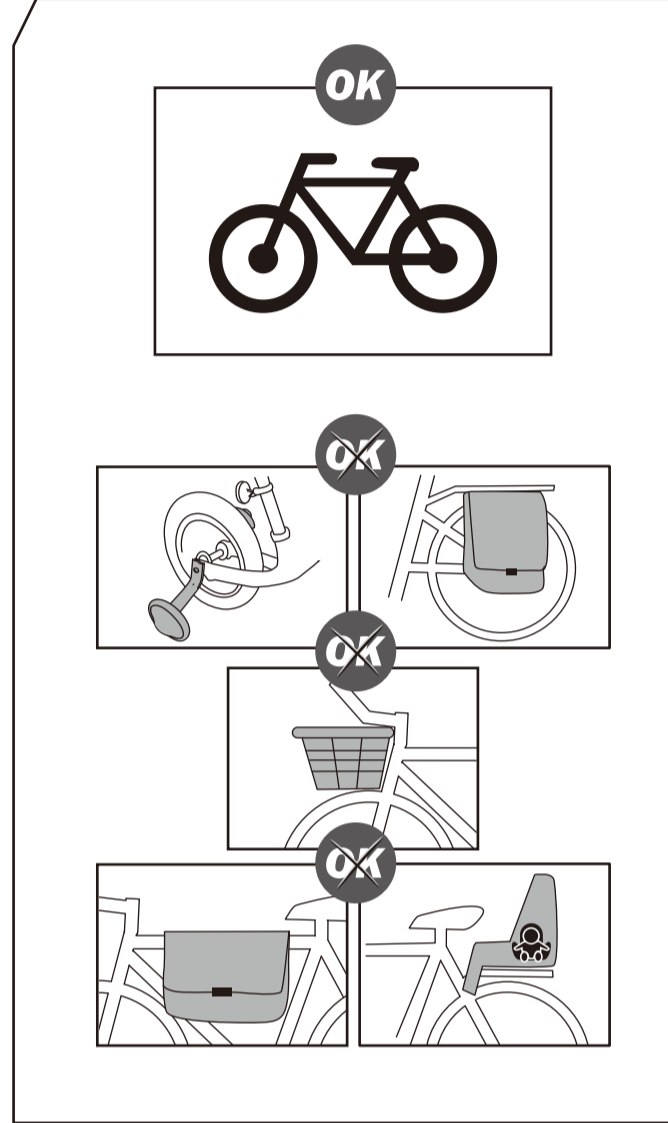

BUZZ RACK

BUZZYBEE 2

Max		
20 kg		11.7 kg
30 kg		21.7 kg
40 kg	8.3 kg	31.7 kg
50 kg		MAX 40 kg
>55 kg		MAX 40 kg

>65mm /
 ISO 50mm /
 7 /
 2 /
 MAX 2x20kg /
 MAX 2x44lbs
 Made in Taiwan

MAX 40KG

▲ 2 x 20kg = MAX 40 kg ▲

Max 3.25"

Wheel base

10" Tire diameter		26" Tire diameter		29" Tire diameter	
MIN	MAX	MIN	MAX	MIN	MAX
61cm(24")	91cm(36")	86cm(34")	114cm(45")	91cm(36")	119cm(47")

ACCESSORIES

CONNECTOR
47-0100-043-10

7 to 13pin

STEP 1.

- x4 M6x65mm
- x4 Ø6.5xØ13
- x4 M6x1.0

STEP 2.

x2

!

STEP 3.

L x2 R x2

STEP 4.

- x2 M6x25mm
- x2 M6
- x2 Ø6.5xØ13

Tool

- x1
- x3
- x1