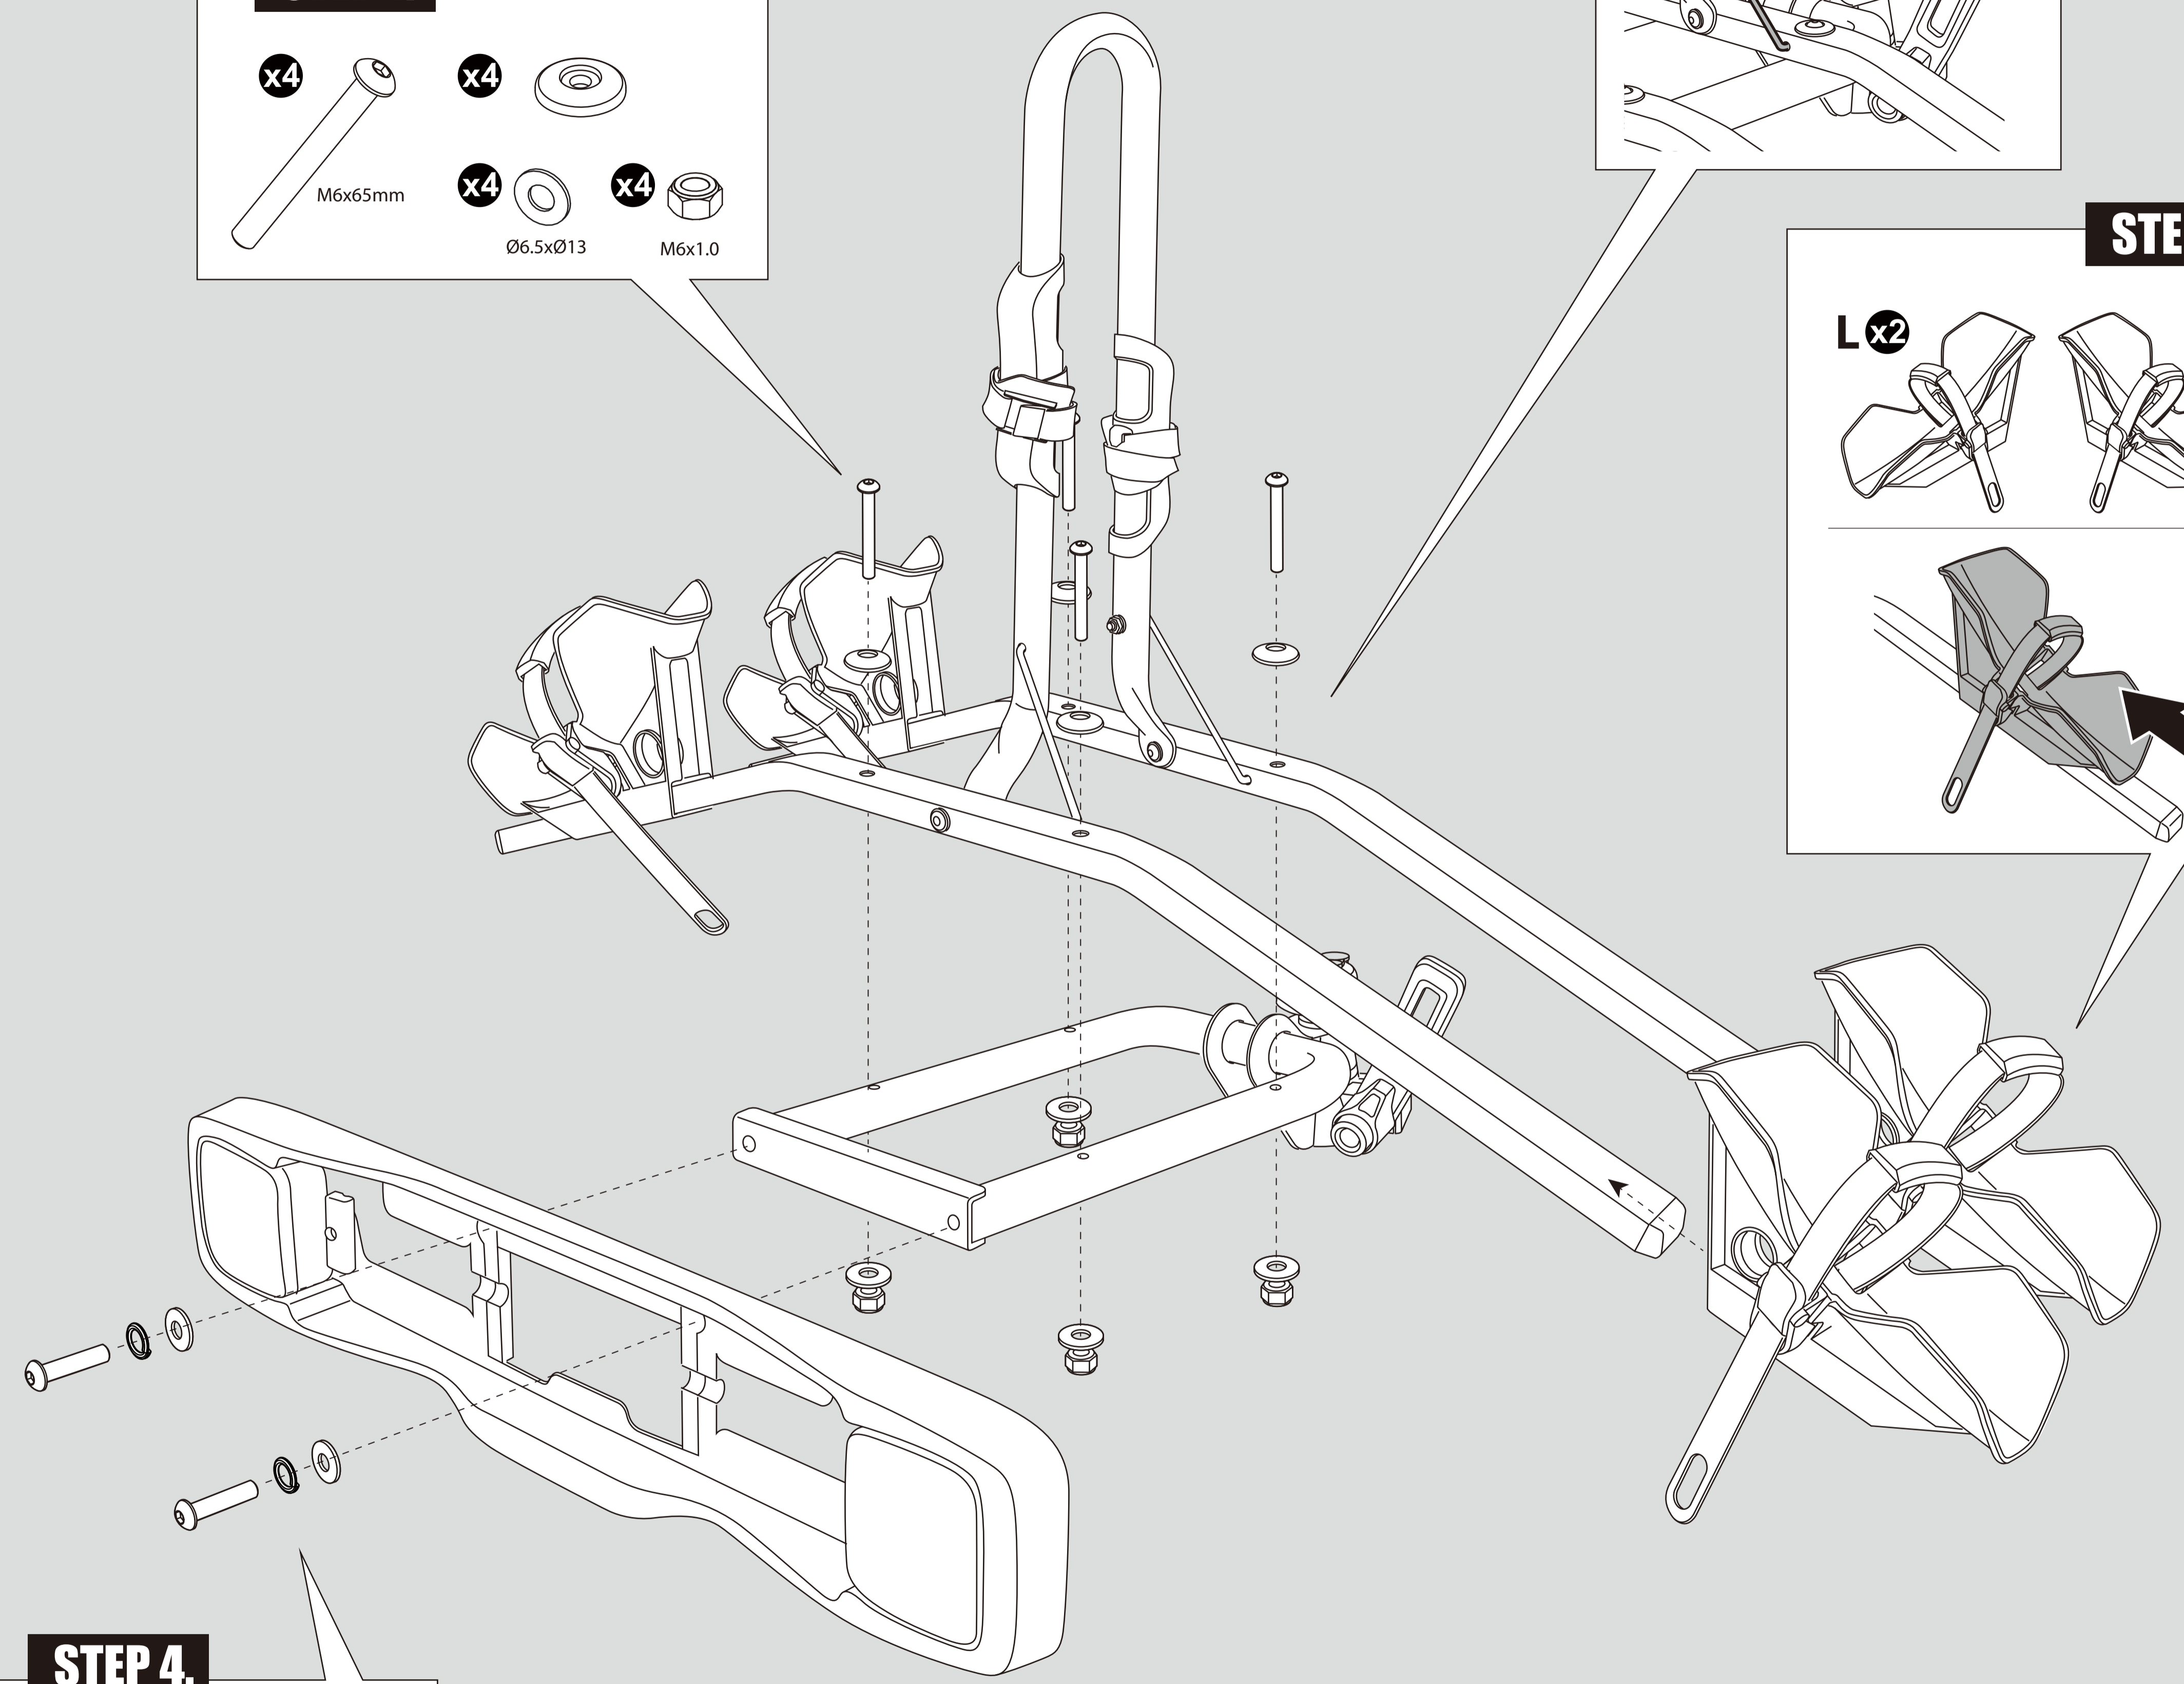

Max 3.25"

Wheel base

10" Tire diameter		26" Tire diameter		29" Tire diameter	
MIN	MAX	MIN	MAX	MIN	MAX
61cm(24")	91cm(36")	86cm(34")	114cm(45")	91cm(36")	119cm(47")

ACCESSORIES

CONNECTOR
47-0100-043-10

7 to 13pin

STEP 1.

- x4 M6x65mm
- x4 Ø6.5xØ13
- x4 M6x1.0

STEP 2.

x2

!

STEP 3.

L x2 R x2

STEP 4.

- x2 M6x25mm
- x2 M6
- x2 Ø6.5xØ13

Tool

- x1
- x3
- x1