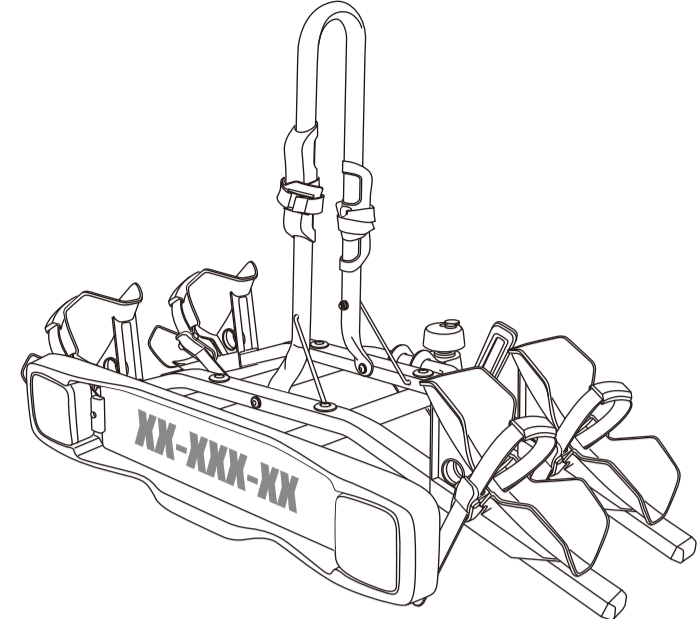

BUZZ RACK

BUZZYBEE 2

Max		
20 kg		11.7 kg
30 kg		21.7 kg
40 kg	8.3 kg	31.7 kg
50 kg		MAX 40 kg
>55 kg		MAX 40 kg

>65mm /
 ISO 50mm /
 7 /
 2 /
 MAX 2x20kg /
 MAX 2x44lbs
 Made in Taiwan

MAX 40KG

▲ 2 x 20kg = MAX 40 kg ▲

Max 3.25"

Wheel base

10" Tire diameter		26" Tire diameter		29" Tire diameter	
MIN	MAX	MIN	MAX	MIN	MAX
61cm(24")	91cm(36")	86cm(34")	114cm(45")	91cm(36")	119cm(47")

ACCESSORIES

CONNECTOR
47-0100-043-10

7 to 13pin

STEP 1.

- x4 M6x65mm
- x4 Ø6.5xØ13
- x4 M6x1.0

STEP 2.

x2

!

STEP 3.

L x2 R x2

STEP 4.