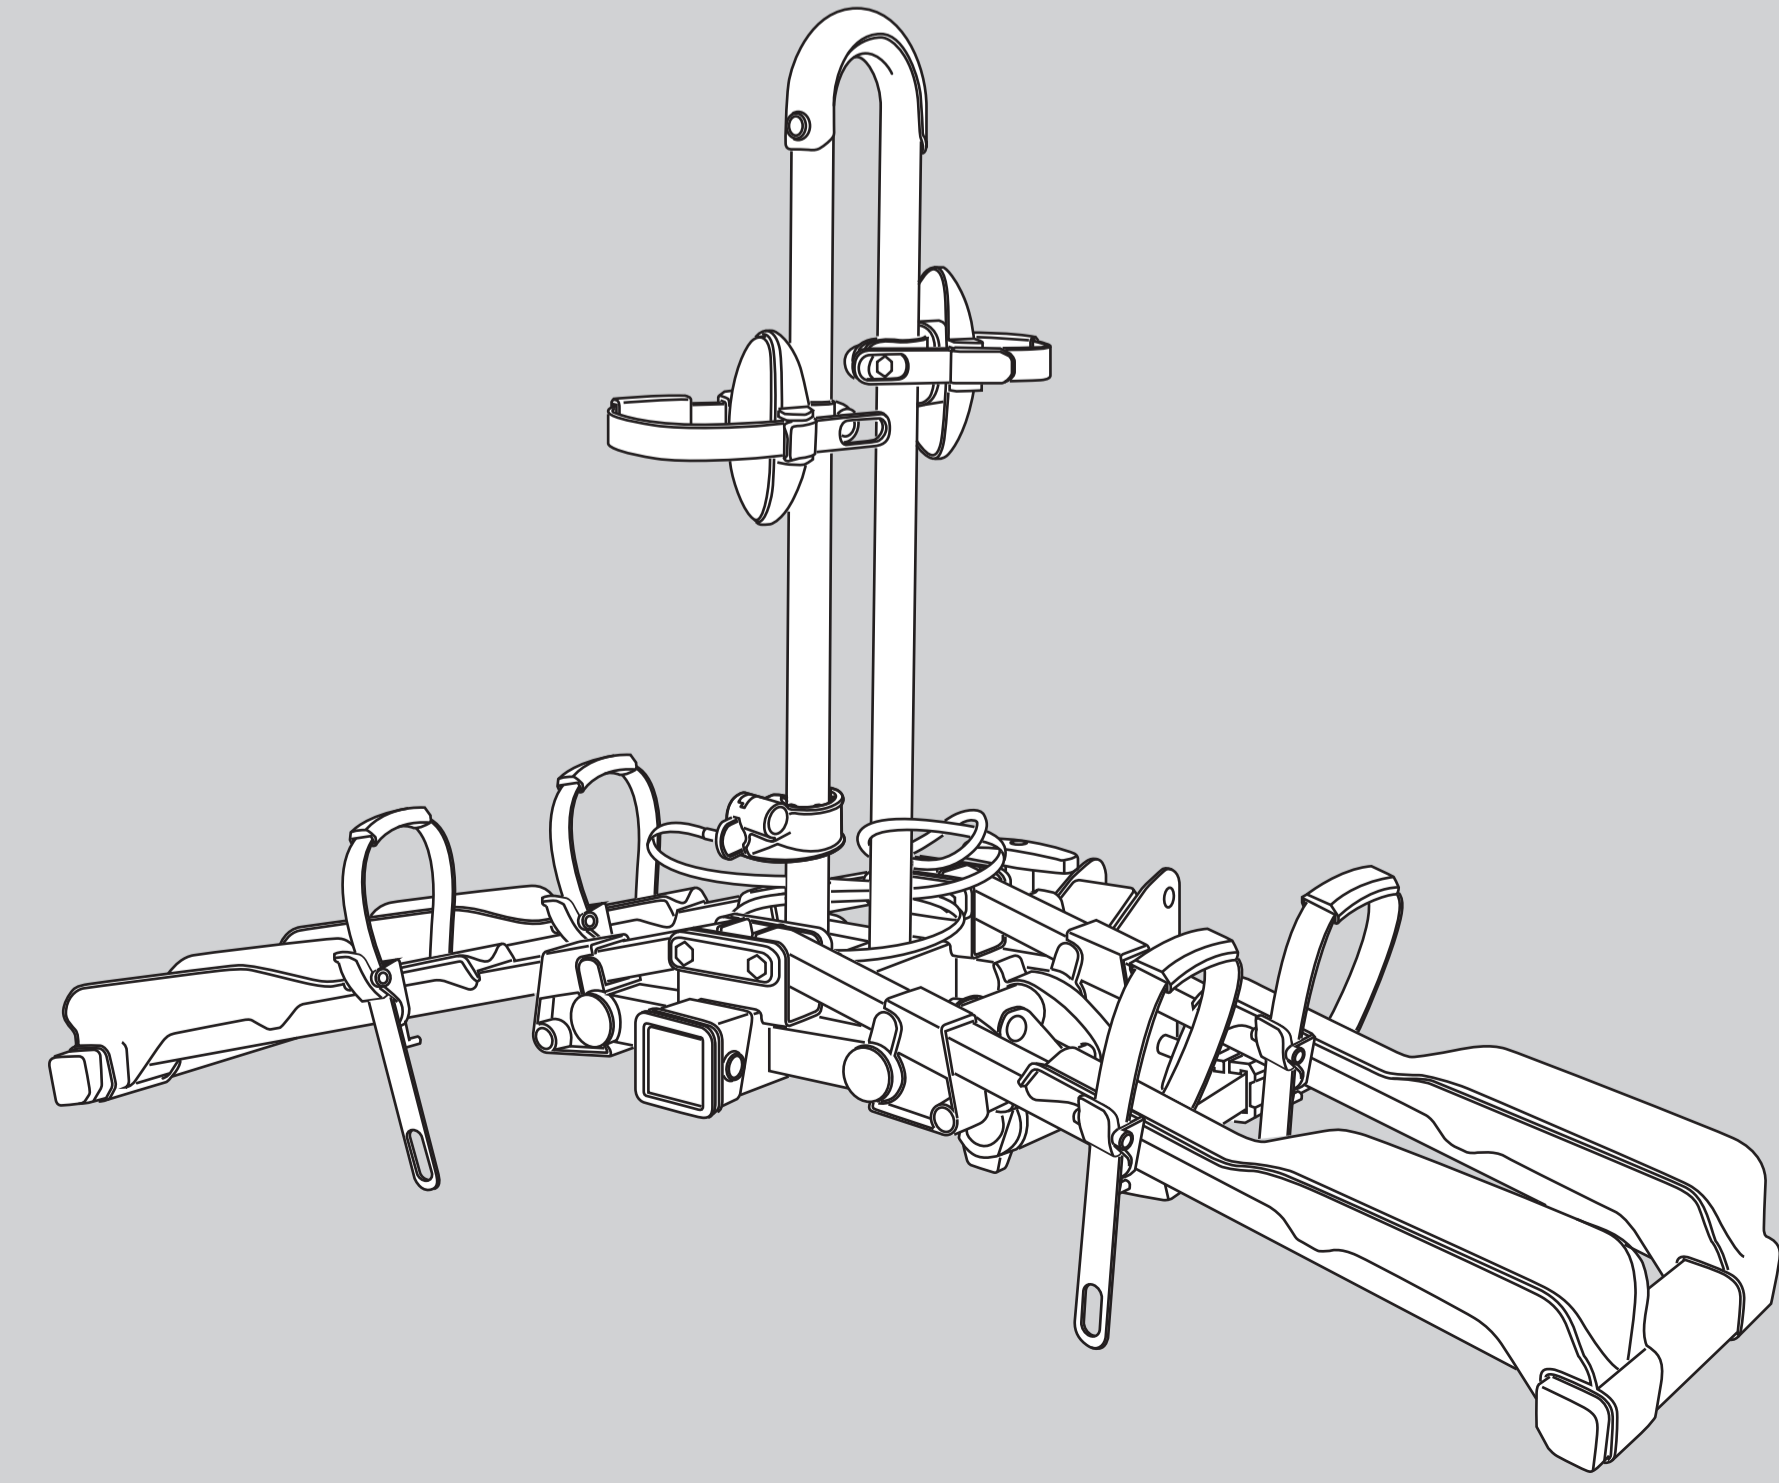

## EAZZY H2

1 1/4" / 2" / Min 1.5" / 13 / 2  
**MAX 2x20kg**  
**MAX 2x44lbs**  
 Made in Taiwan

**MAX 40KG**

2 x 20kg = MAX 40 kg

**Max 3.25"**

Wheel base

10" Tire diameter		26" Tire diameter		29" Tire diameter	
MIN	MAX	MIN	MAX	MIN	MAX
71cm(28")	104cm(41")	76cm(30")	106cm(42")	81cm(32")	114cm(45")

### ACCESSORIES (NOT INCLUDED)

- x1** 1/2"-13UNC
- x1** 1/2"
- x1** Ø13.5xØ27
- x1**
- x1**
- x1**