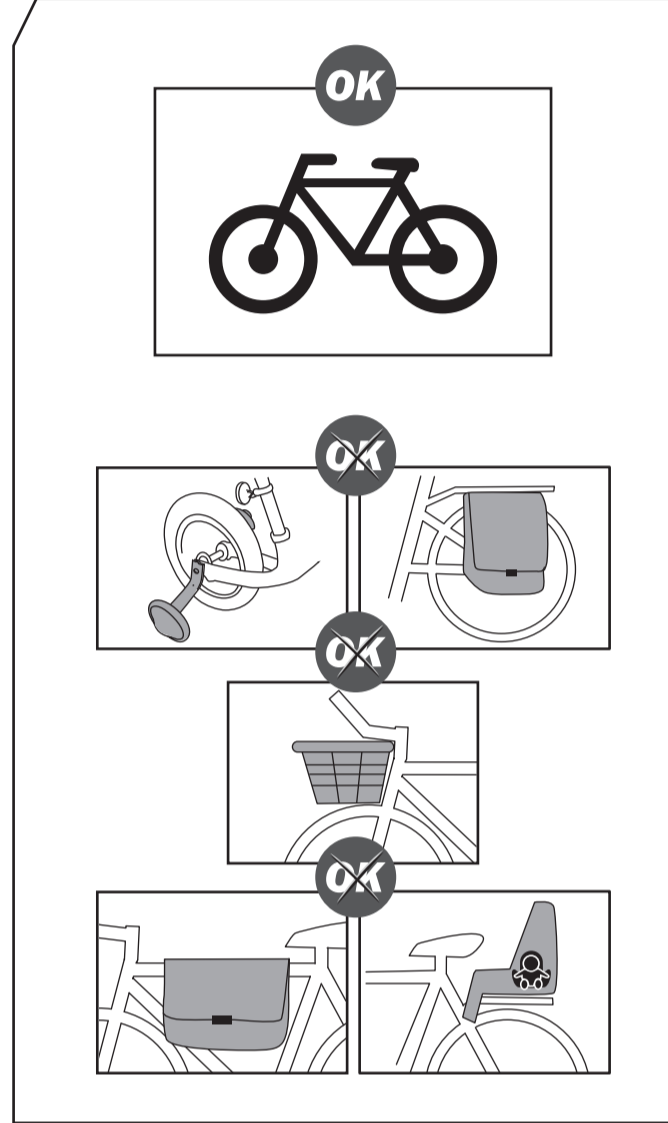

# BUZZ RACK

## EAZZY H2

1 1/4" / 2" / Min 1.5" / 13 / 2  
**MAX 2x20kg**  
**MAX 2x44lbs**  
 Made in Taiwan

**MAX 40KG**

2 x 20kg = MAX 40 kg

**Max 3.25"**

Wheel base

10" Tire diameter		26" Tire diameter		29" Tire diameter	
MIN	MAX	MIN	MAX	MIN	MAX
71cm(28")	104cm(41")	76cm(30")	106cm(42")	81cm(32")	114cm(45")

### ACCESSORIES (NOT INCLUDED)

- x1** 1/2"-13UNC
- x1** 1/2"
- x1** Ø13.5xØ27
- x1**
- x1**
- x1**