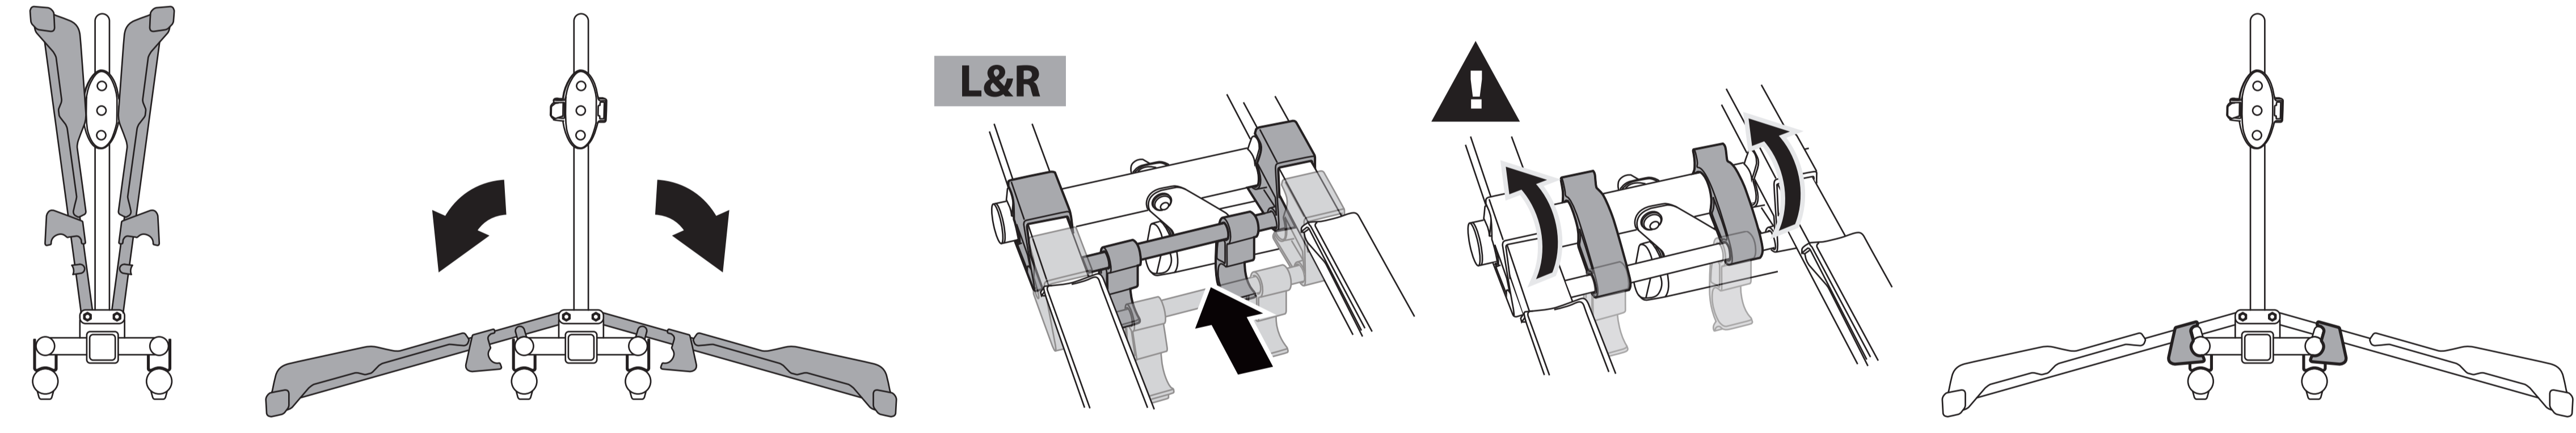

## EAZZY H2

1 1/4" / 2" / Min 1.5" / 13 / 2  
**MAX 2x20kg**  
**MAX 2x44lbs**  
 Made in Taiwan

**MAX 40KG**

2 x 20kg = MAX 40 kg

**Max 3.25"**

Wheel base

10" Tire diameter		26" Tire diameter		29" Tire diameter	
MIN	MAX	MIN	MAX	MIN	MAX
71cm(28")	104cm(41")	76cm(30")	106cm(42")	81cm(32")	114cm(45")

### ACCESSORIES (NOT INCLUDED)

- x1** 1/2"-13UNC
- x1** 1/2"
- x1** Ø13.5xØ27
- x1**
- x1**
- x1**