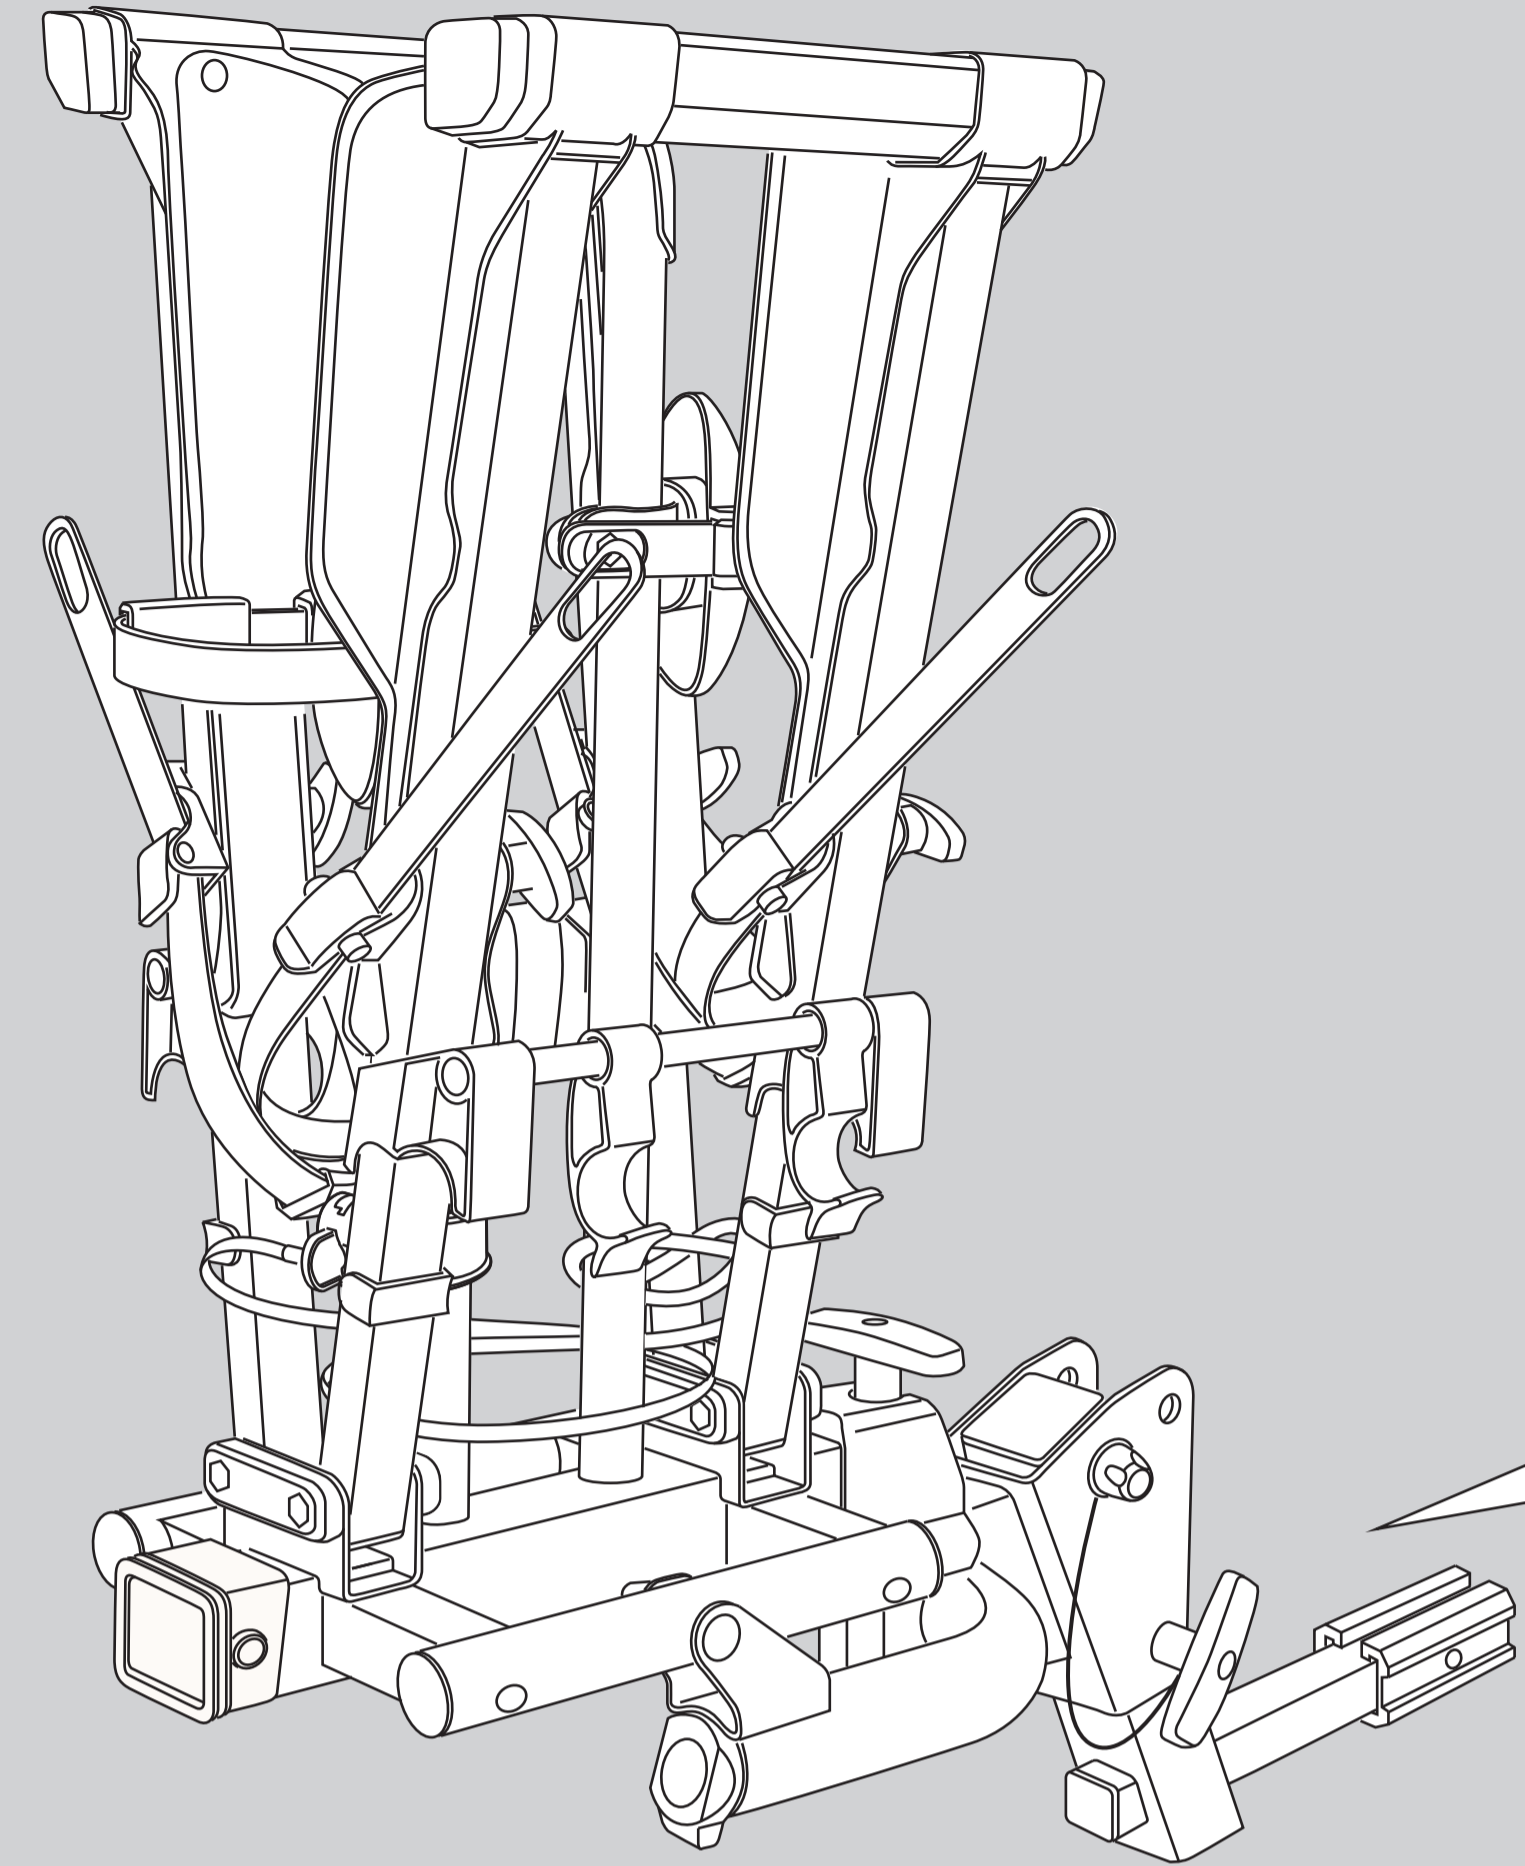

## EAZZY H2

1 1/4" / 2" / Min 1.5" / 13 / 2  
**MAX 2x20kg**  
**MAX 2x44lbs**  
 Made in Taiwan

**MAX 40KG**

2 x 20kg = MAX 40 kg

**Max 3.25"**

Wheel base

10" Tire diameter		26" Tire diameter		29" Tire diameter	
MIN	MAX	MIN	MAX	MIN	MAX
71cm(28")	104cm(41")	76cm(30")	106cm(42")	81cm(32")	114cm(45")

### ACCESSORIES (NOT INCLUDED)

- x1** 1/2"-13UNC
- x1** 1/2"
- x1** Ø13.5xØ27
- x1**
- x1**
- x1**