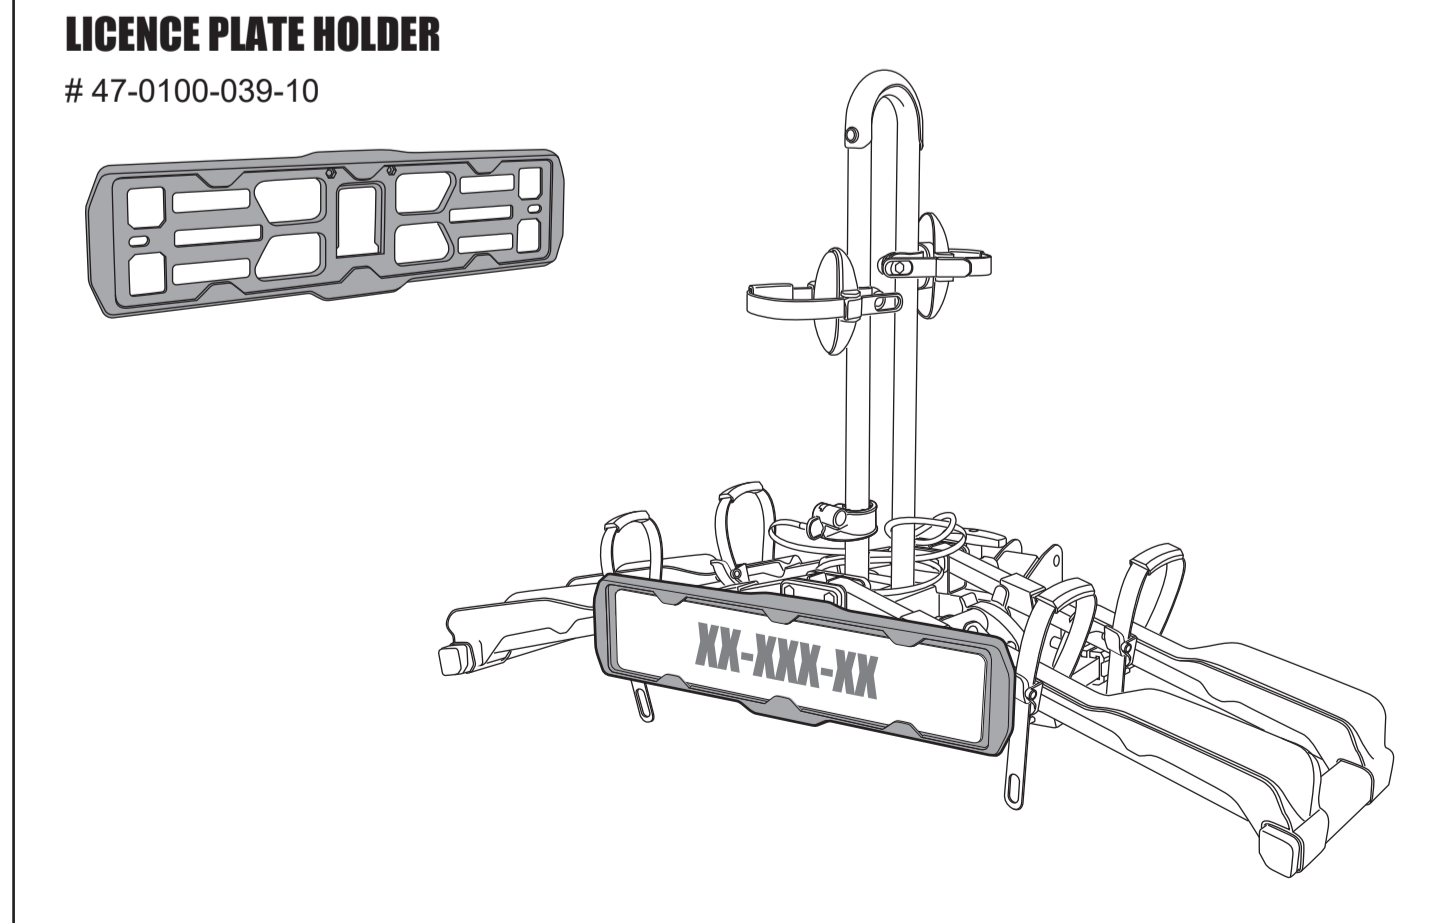

## EAZZY H2

1 1/4" / 2" / Min 1.5" / 13 / 2  
**MAX 2x20kg**  
**MAX 2x44lbs**  
 Made in Taiwan

**MAX 40KG**

2 x 20kg = MAX 40 kg

**Max 3.25"**

Wheel base

10" Tire diameter		26" Tire diameter		29" Tire diameter	
MIN	MAX	MIN	MAX	MIN	MAX
71cm(28")	104cm(41")	76cm(30")	106cm(42")	81cm(32")	114cm(45")

### ACCESSORIES (NOT INCLUDED)

- x1** 1/2"-13UNC
- x1** 1/2"
- x1** Ø13.5xØ27
- x1**
- x1**
- x1**