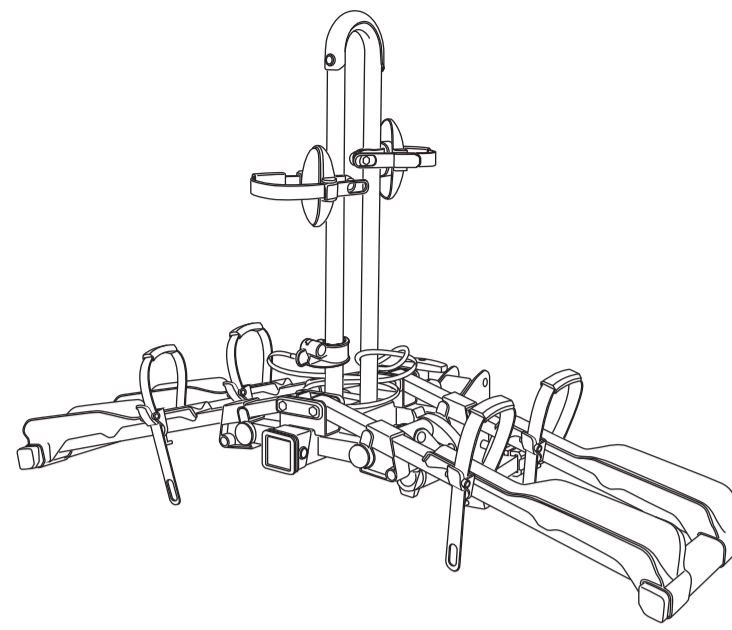

# BUZZ RACK

## EAZZY H2

1 1/4" / 2" / Min 1.5" / 13 / 2  
**MAX 2x20kg**  
**MAX 2x44lbs**  
 Made in Taiwan

**MAX 40KG**

2 x 20kg = MAX 40 kg

**Max 3.25"**

Wheel base

10" Tire diameter		26" Tire diameter		29" Tire diameter	
MIN	MAX	MIN	MAX	MIN	MAX
71cm(28")	104cm(41")	76cm(30")	106cm(42")	81cm(32")	114cm(45")

### ACCESSORIES (NOT INCLUDED)

- x1** 1/2"-13UNC
- x1** 1/2"
- x1** Ø13.5xØ27
- x1**
- x1**
- x1**