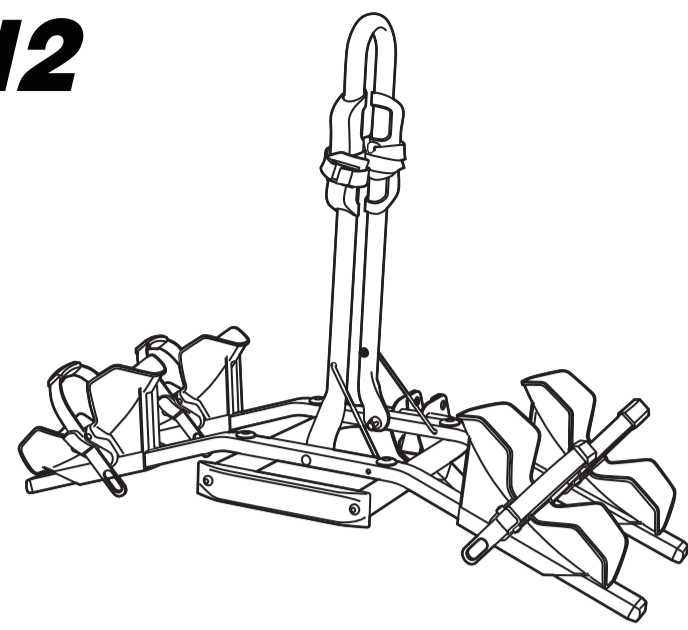

BUZZ RACK

BUZZYBEE H2

1 1/4" / 2" / Min 1.5" / 7.8" / 2 / MAX 2x20kg / MAX 2x44lbs / Made in Taiwan / 94-2620-332-10/11/20200406

MAX 40KG

2 x 20kg = MAX 40 kg

Max 3.25"

10" Tire diameter		26" Tire diameter		29" Tire diameter	
MIN 61cm(24")	MAX 91cm(36")	MIN 86cm(34")	MAX 114cm(45")	MIN 91cm(36")	MAX 119cm(47")

Wheel base

STEP 2.

- x4 M6x65mm
- x4 Ø6.5xØ13
- x4 M6x1.0

STEP 3.

STEP 4.

- x1 1/2"-13UNC
 - x1 1/2"
 - x1 Ø13.5xØ27
 - x1
 - x1
- Tool**
-

STEP 1.