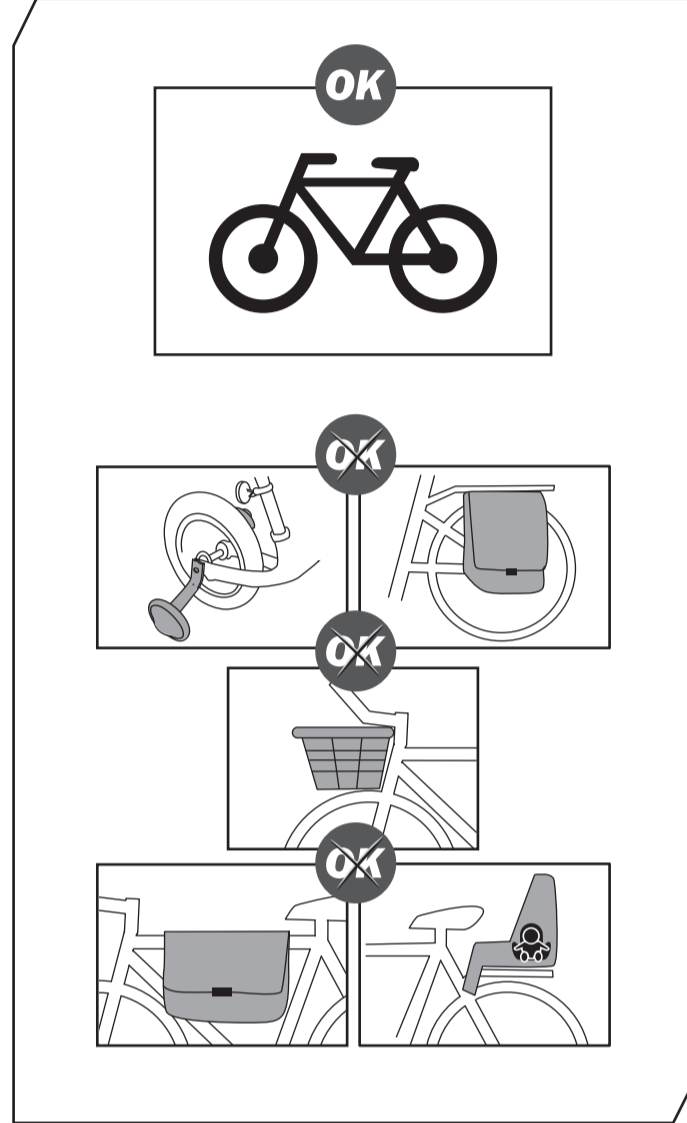

BUZZ RACK

BUZZYBEE H2

1 1/4" / 2" / Min 1.5" / 7.8" / 2 / MAX 2x20kg / MAX 2x44lbs / Made in Taiwan / 94-2620-332-10/11/20200406

MAX 40KG

2 x 20kg = MAX 40 kg

Max 3.25"

10" Tire diameter		26" Tire diameter		29" Tire diameter	
MIN 61cm(24")	MAX 91cm(36")	MIN 86cm(34")	MAX 114cm(45")	MIN 91cm(36")	MAX 119cm(47")

Wheel base

STEP 2.

- x4 M6x65mm
- x4 Ø6.5xØ13
- x4 M6x1.0

STEP 3.

STEP 4.

- x1 1/2"-13UNC
 - x1 1/2"
 - x1 Ø13.5xØ27
 - x1
 - x1
- Tool**
-

STEP 1.