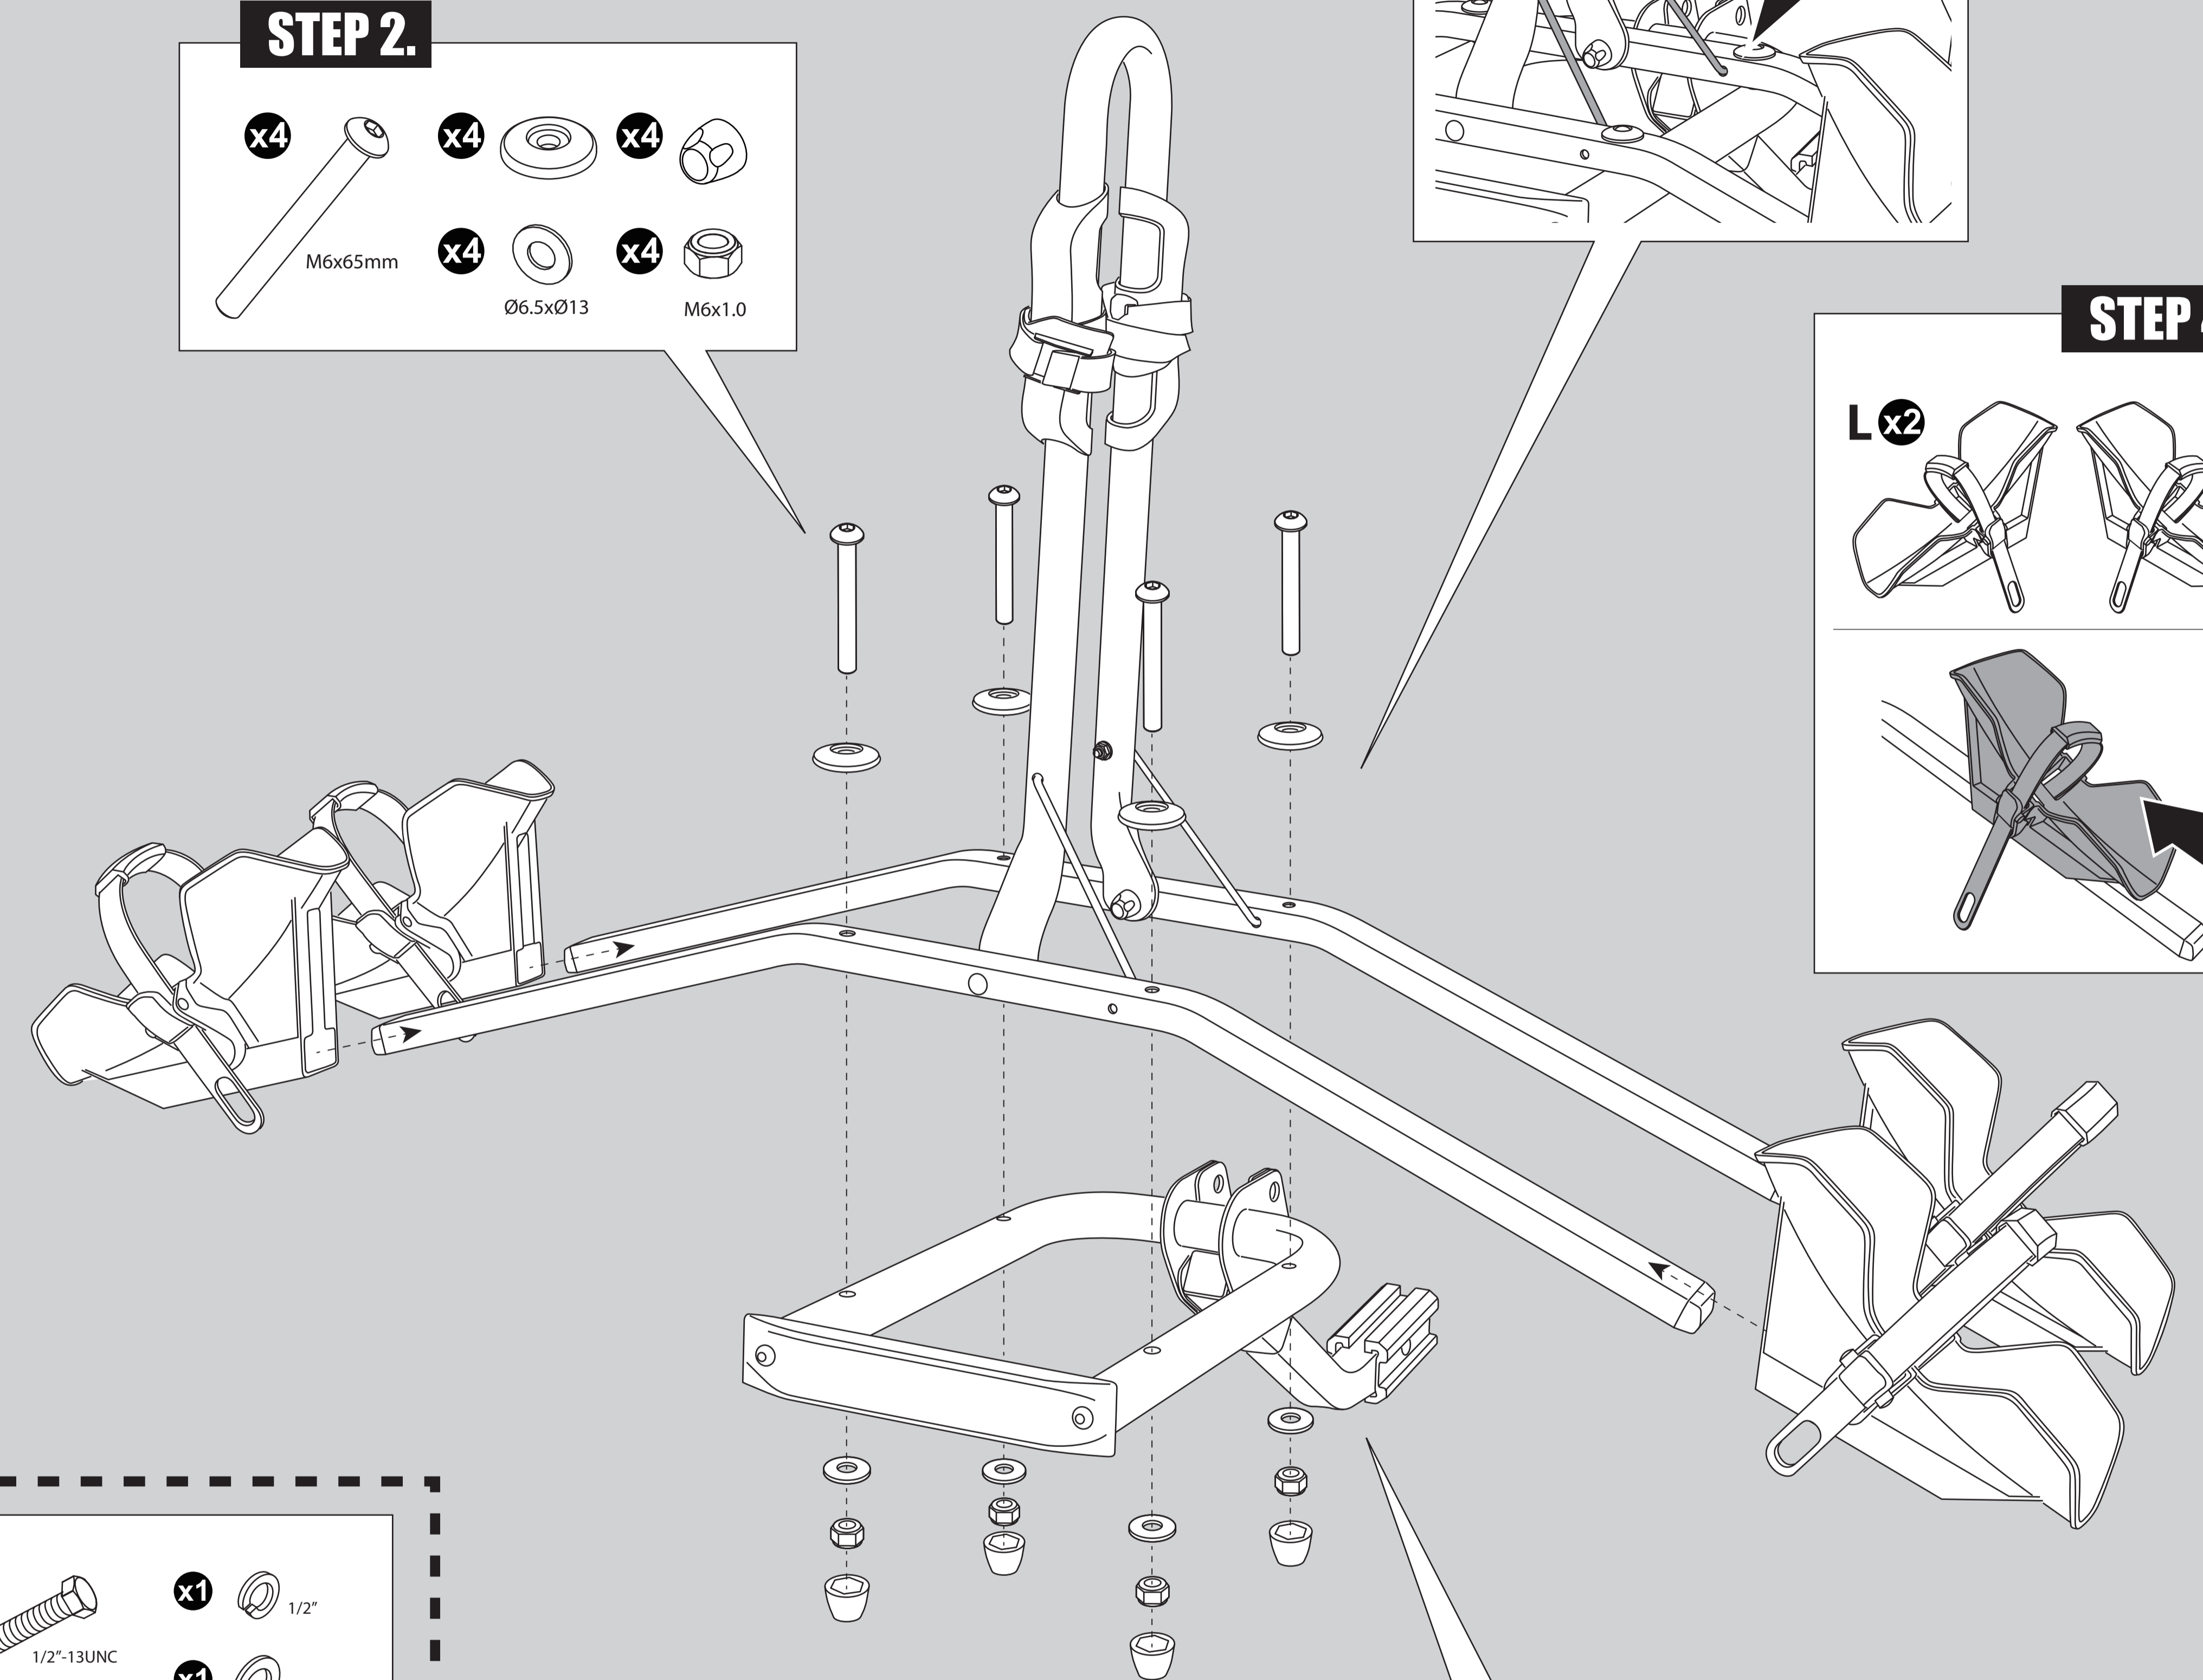

BUZZ RACK

BUZZYBEE H2

1 1/4" / 2" / Min 1.5" / 7.8" / 2 / MAX 2x20kg / MAX 2x44lbs / Made in Taiwan / 94-2620-332-10/11/20200406

MAX 40KG

2 x 20kg = MAX 40 kg

Max 3.25"

10" Tire diameter		26" Tire diameter		29" Tire diameter	
MIN 61cm(24")	MAX 91cm(36")	MIN 86cm(34")	MAX 114cm(45")	MIN 91cm(36")	MAX 119cm(47")

Wheel base

STEP 2.

- x4 M6x65mm
- x4 Ø6.5xØ13
- x4 M6x1.0

STEP 3.

STEP 4.

- x1 1/2"-13UNC
 - x1 1/2"
 - x1 Ø13.5xØ27
 - x1
 - x1
- Tool**
-

STEP 1.