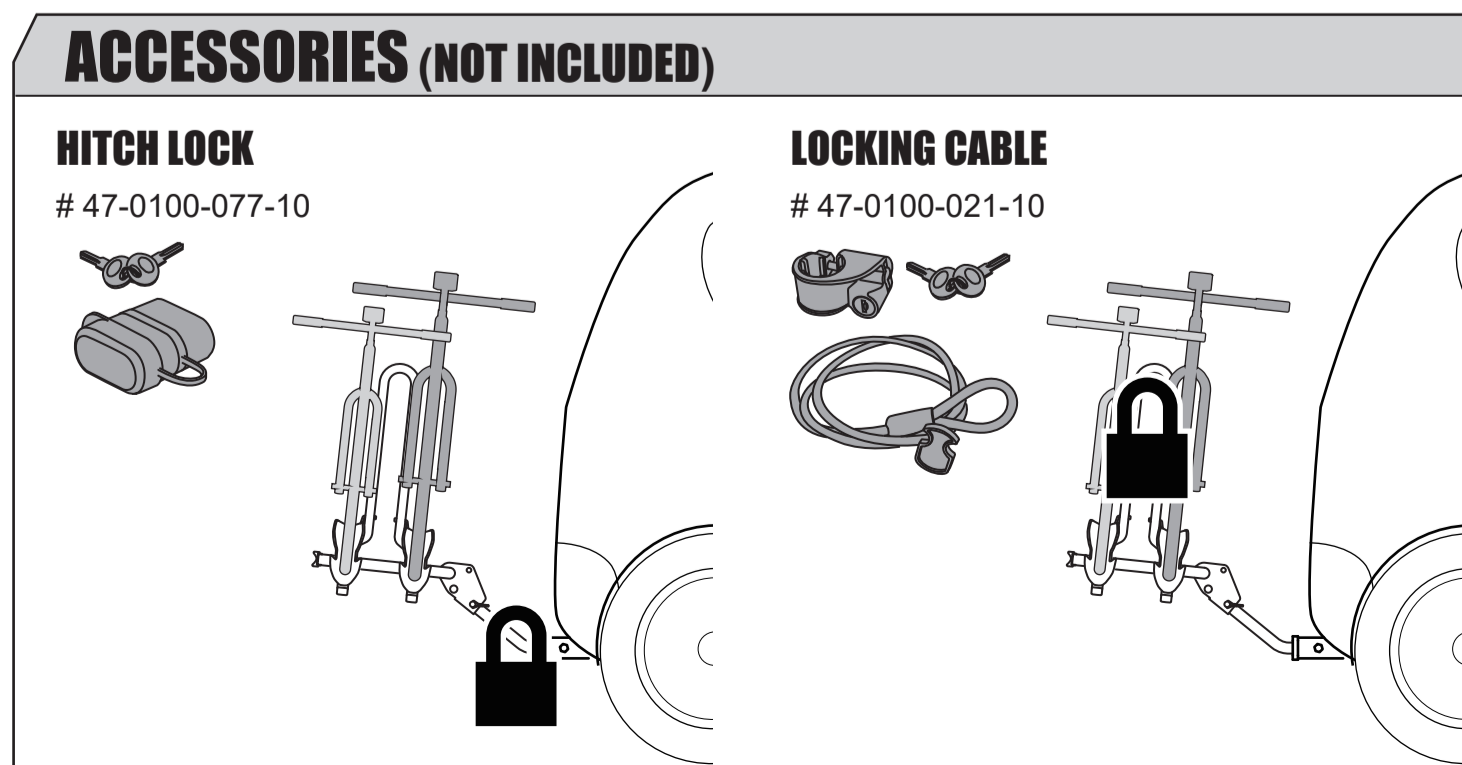

BUZZ RACK

BUZZYBEE H2

1 1/4" / 2" / Min 1.5" / 7.8" / 2 / MAX 2x20kg / MAX 2x44lbs / Made in Taiwan / 94-2620-332-10/11/20200406

MAX 40KG

2 x 20kg = MAX 40 kg

Max 3.25"

10" Tire diameter		26" Tire diameter		29" Tire diameter	
MIN 61cm(24")	MAX 91cm(36")	MIN 86cm(34")	MAX 114cm(45")	MIN 91cm(36")	MAX 119cm(47")

Wheel base

STEP 2.

- x4 M6x65mm
- x4 Ø6.5xØ13
- x4 M6x1.0

STEP 3.

STEP 4.

- x1 1/2"-13UNC
 - x1 1/2"
 - x1 Ø13.5xØ27
 - x1
 - x1
- Tool**
-

STEP 1.