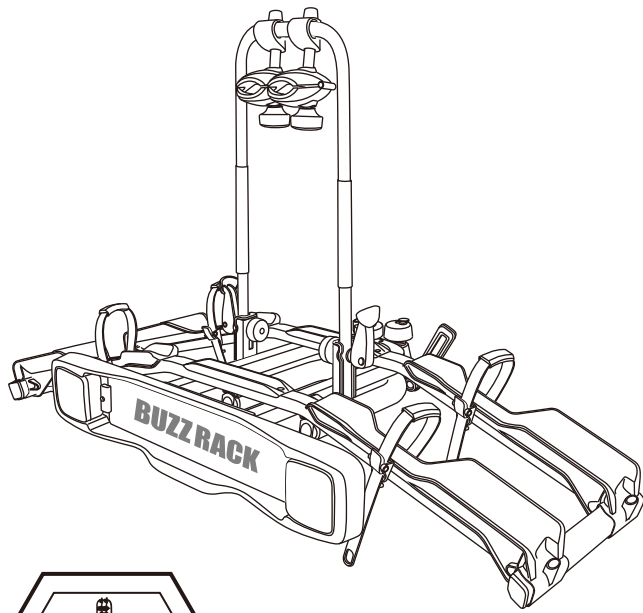

e-HORNET 2

10"		26"		29"	
Tire diameter		Tire diameter		Tire diameter	
MIN	MAX	MIN	MAX	MIN	MAX
84cm(23")	96cm(38")	91cm(36")	127cm(50")	94cm(37")	134cm(53")