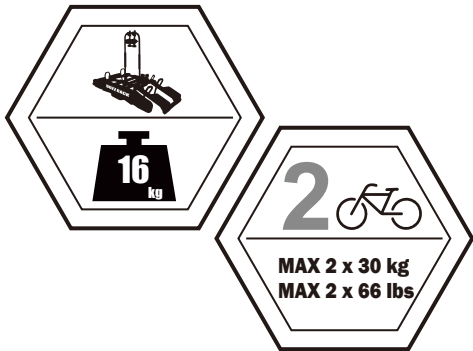

e-HORNET 2

10"		26"		29"	
Tire diameter		Tire diameter		Tire diameter	
MIN	MAX	MIN	MAX	MIN	MAX
84cm(23")	96cm(38")	91cm(36")	127cm(50")	94cm(37")	134cm(53")