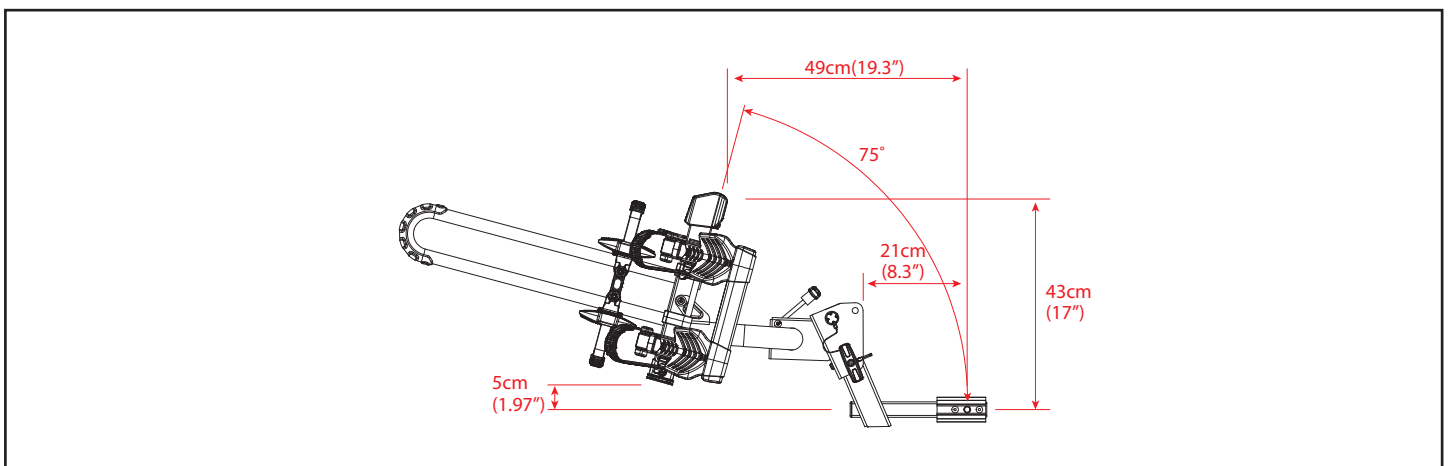

**Wheel base**

10" Tire diameter		26" Tire diameter		29" Tire diameter	
MIN	MAX	MIN	MAX	MIN	MAX
61cm(24")	89cm(35")	78cm(31")	111cm(44")	84cm(33")	119cm(47")

**Wheel base**

10" Tire diameter		26" Tire diameter		29" Tire diameter	
MIN	MAX	MIN	MAX	MIN	MAX
71cm(28")	104cm(41")	76cm(30")	106cm(42")	81cm(32")	114cm(45")

# EAZZY H3

**Wheel base**

10" Tire diameter		26" Tire diameter		29" Tire diameter	
MIN	MAX	MIN	MAX	MIN	MAX
71cm(28")	104cm(41")	76cm(30")	106cm(42")	81cm(32")	114cm(45")