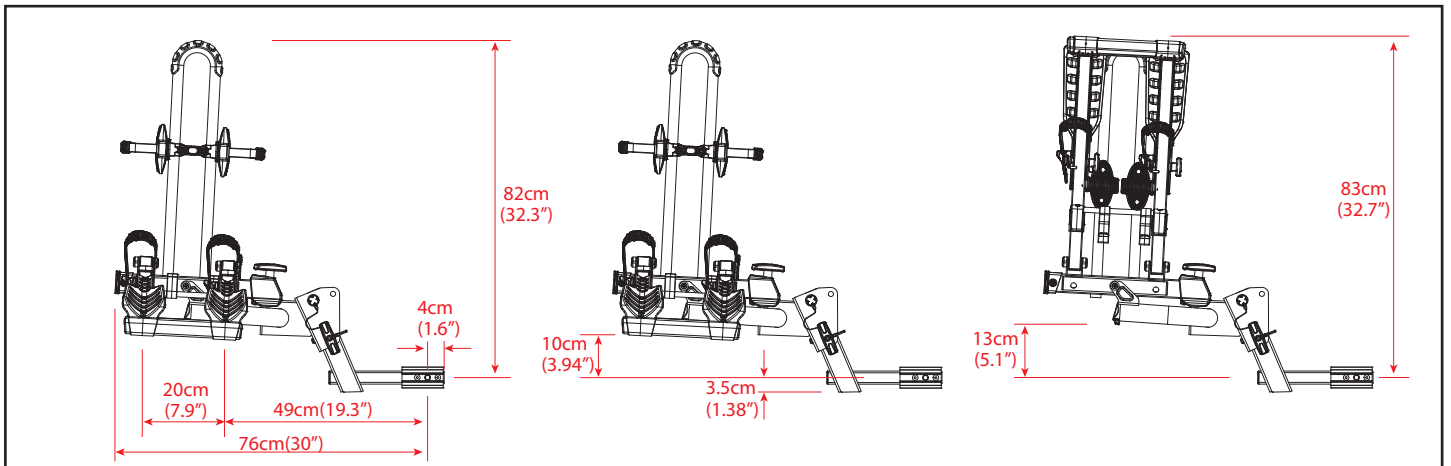

**Wheel base**

10" Tire diameter		26" Tire diameter		29" Tire diameter	
MIN	MAX	MIN	MAX	MIN	MAX
61cm(24")	89cm(35")	78cm(31")	111cm(44")	84cm(33")	119cm(47")

**Wheel base**

10" Tire diameter		26" Tire diameter		29" Tire diameter	
MIN	MAX	MIN	MAX	MIN	MAX
71cm(28")	104cm(41")	76cm(30")	106cm(42")	81cm(32")	114cm(45")

# EAZZY H3

**Wheel base**

10" Tire diameter		26" Tire diameter		29" Tire diameter	
MIN	MAX	MIN	MAX	MIN	MAX
71cm(28")	104cm(41")	76cm(30")	106cm(42")	81cm(32")	114cm(45")