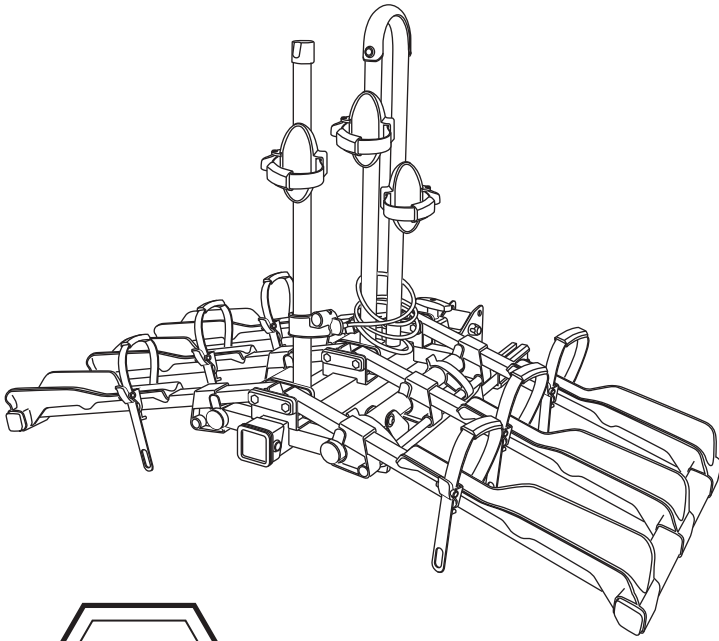

**Wheel base**

10" Tire diameter		26" Tire diameter		29" Tire diameter	
MIN	MAX	MIN	MAX	MIN	MAX
61cm(24")	89cm(35")	78cm(31")	111cm(44")	84cm(33")	119cm(47")

**Wheel base**

10" Tire diameter		26" Tire diameter		29" Tire diameter	
MIN	MAX	MIN	MAX	MIN	MAX
71cm(28")	104cm(41")	76cm(30")	106cm(42")	81cm(32")	114cm(45")

# EAZZY H3

**Wheel base**

10" Tire diameter		26" Tire diameter		29" Tire diameter	
MIN	MAX	MIN	MAX	MIN	MAX
71cm(28")	104cm(41")	76cm(30")	106cm(42")	81cm(32")	114cm(45")