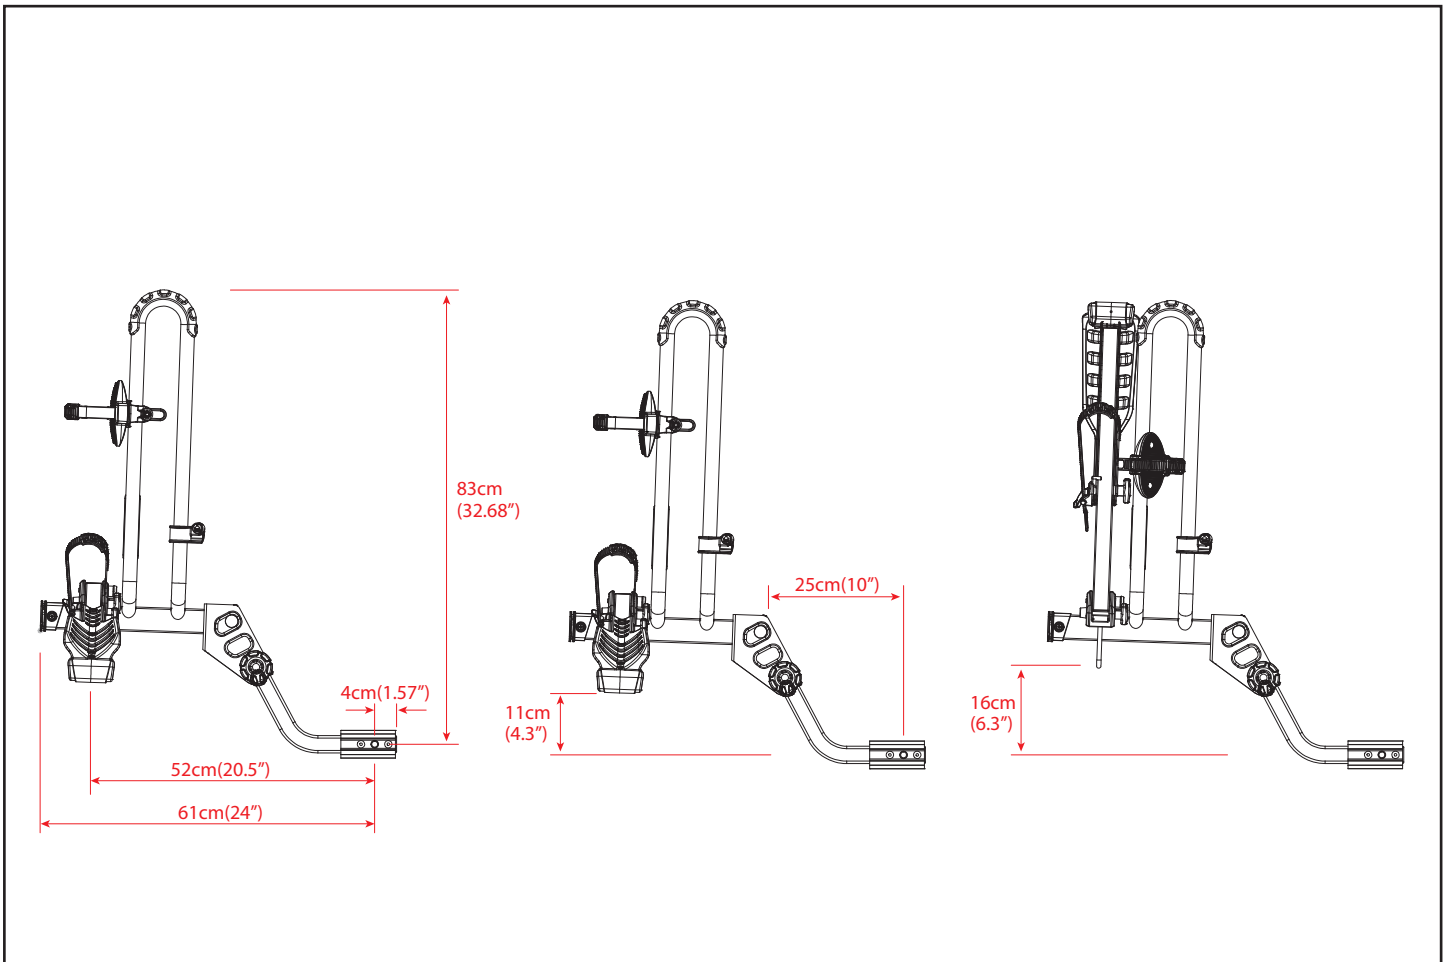

**Wheel base**

10" Tire diameter		26" Tire diameter		29" Tire diameter	
MIN	MAX	MIN	MAX	MIN	MAX
61cm(24")	89cm(35")	78cm(31")	111cm(44")	84cm(33")	119cm(47")

**Wheel base**

10" Tire diameter		26" Tire diameter		29" Tire diameter	
MIN	MAX	MIN	MAX	MIN	MAX
71cm(28")	104cm(41")	76cm(30")	106cm(42")	81cm(32")	114cm(45")

# EAZZY H3

**Wheel base**

10" Tire diameter		26" Tire diameter		29" Tire diameter	
MIN	MAX	MIN	MAX	MIN	MAX
71cm(28")	104cm(41")	76cm(30")	106cm(42")	81cm(32")	114cm(45")