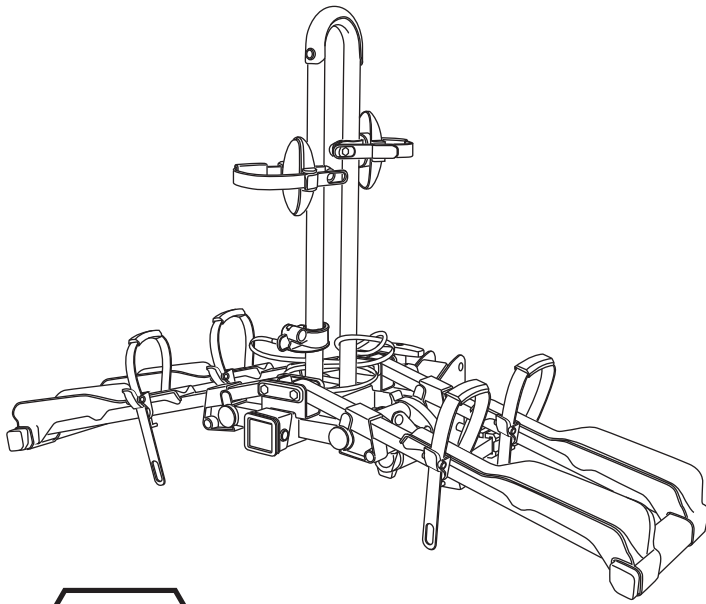

**Wheel base**

10" Tire diameter		26" Tire diameter		29" Tire diameter	
MIN	MAX	MIN	MAX	MIN	MAX
61cm(24")	89cm(35")	78cm(31")	111cm(44")	84cm(33")	119cm(47")

**Wheel base**

10" Tire diameter		26" Tire diameter		29" Tire diameter	
MIN	MAX	MIN	MAX	MIN	MAX
71cm(28")	104cm(41")	76cm(30")	106cm(42")	81cm(32")	114cm(45")

# EAZZY H3

**Wheel base**

10" Tire diameter		26" Tire diameter		29" Tire diameter	
MIN	MAX	MIN	MAX	MIN	MAX
71cm(28")	104cm(41")	76cm(30")	106cm(42")	81cm(32")	114cm(45")