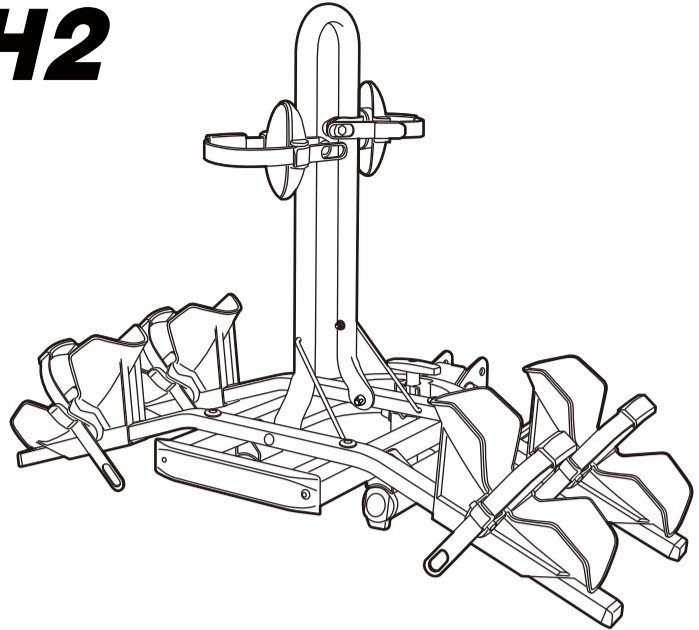

BUZZRACK

BUZZRACER H2

1 1/4" / 2" / Min 1.5" / 11.3" / 2 Bicycles / MAX 2x20kg / MAX 2x44lbs / Made in Taiwan / 94-3010-032-10-91/20200407

MAX 40KG

2 x 20kg = MAX 40 kg

OK

Max 3.25"

Wheel base

10" Tire diameter		26" Tire diameter		29" Tire diameter	
MIN	MAX	MIN	MAX	MIN	MAX
61cm(24")	91cm(36")	86cm(34")	114cm(45")	91cm(36")	119cm(47")

STEP 5.

M6x25mm x1

x1

x1

STEP 2.

x4 M6x65mm

x4 Ø6.5xØ13

x4 M6x1.0

STEP 3.

x2

Tool

x1 1/2"-13UNC

x1 1/2"

x1 Ø13.5xØ27

x1