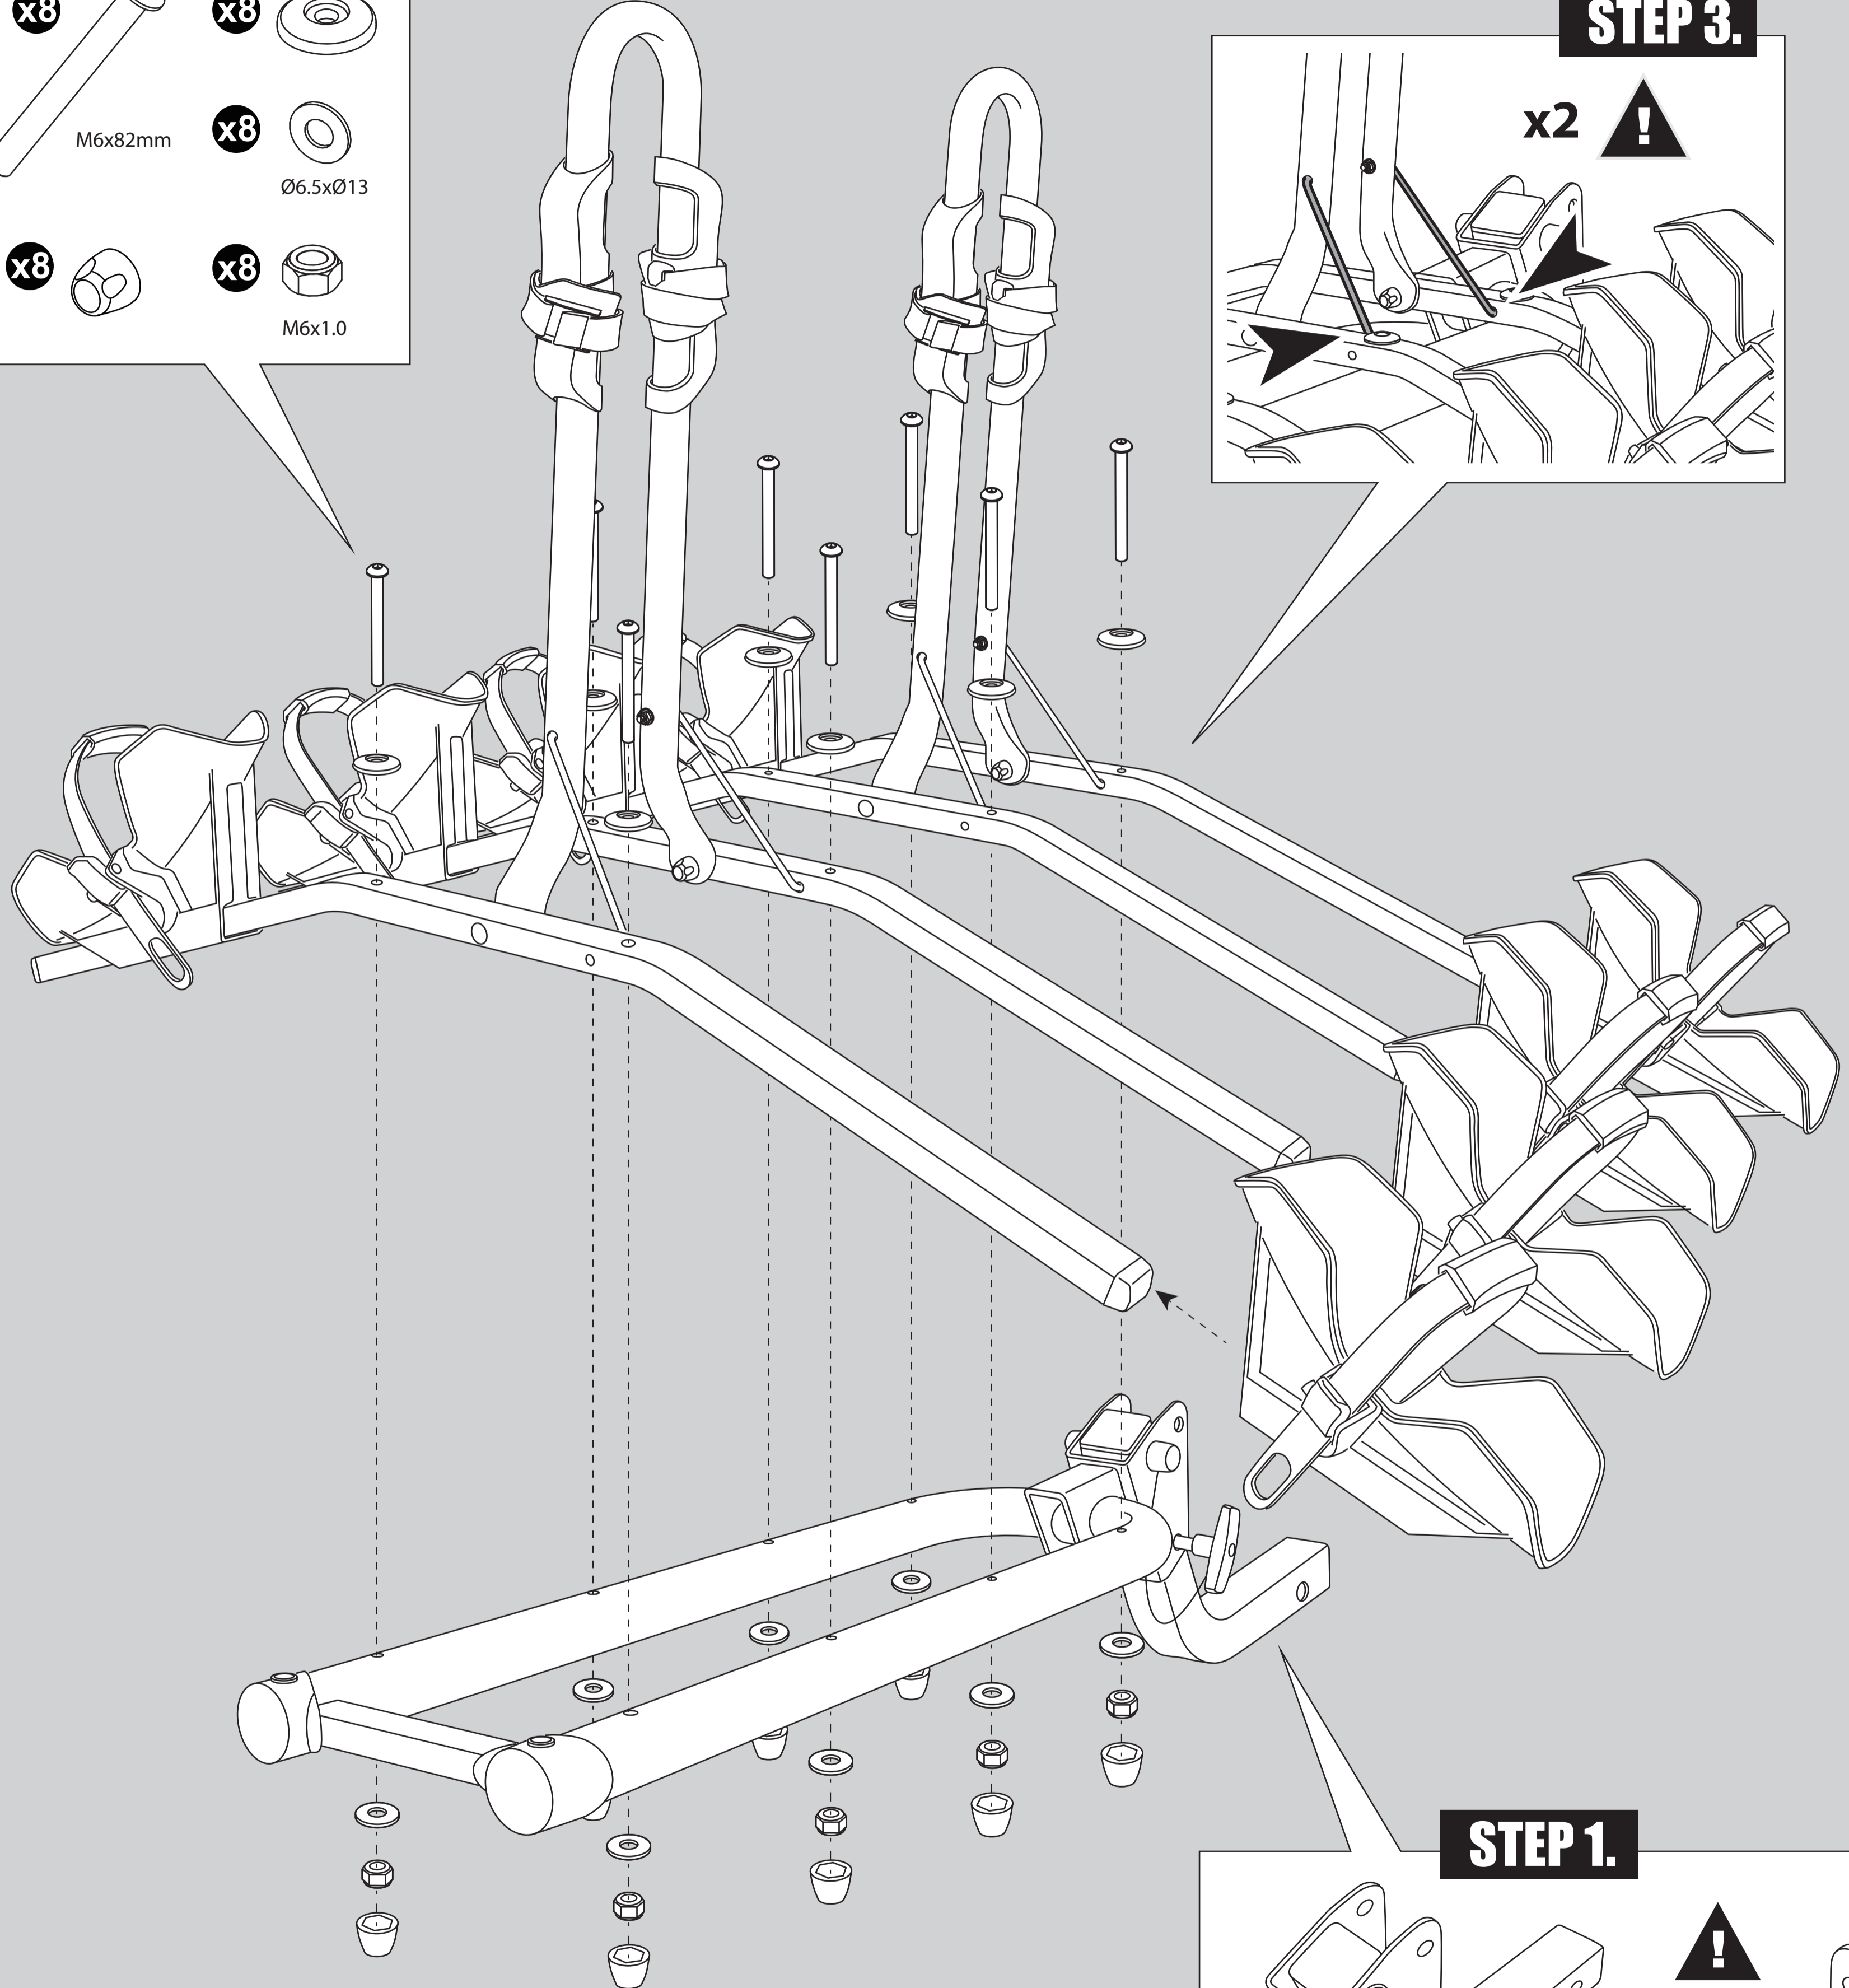

4 x 15kg = MAX 60 kg

Max 3.25"

10" Tire diameter		26" Tire diameter		29" Tire diameter	
MIN 61cm(24")	MAX 91cm(36")	MIN 86cm(34")	MAX 114cm(45")	MIN 91cm(36")	MAX 119cm(47")

ACCESSORIES (NOT INCLUDED)

HITCH LOCK
47-0100-077-10

LOCKING CABLE
47-0100-021-10

STEP 2.

- x8** M6x82mm
- x8** Ø6.5xØ13
- x8** M6x1.0
- x8**
- x8**
- x8**

STEP 3.

- x1** 1/2"-13UNC
- x1** 1/2"
- x1** Ø13.5xØ27
- x1**
- x1**

Tool

STEP 4.

L x4

R x4

STEP 1.

1

2

3

Max Ø75mm

x4

x8

4

5

6

7

8