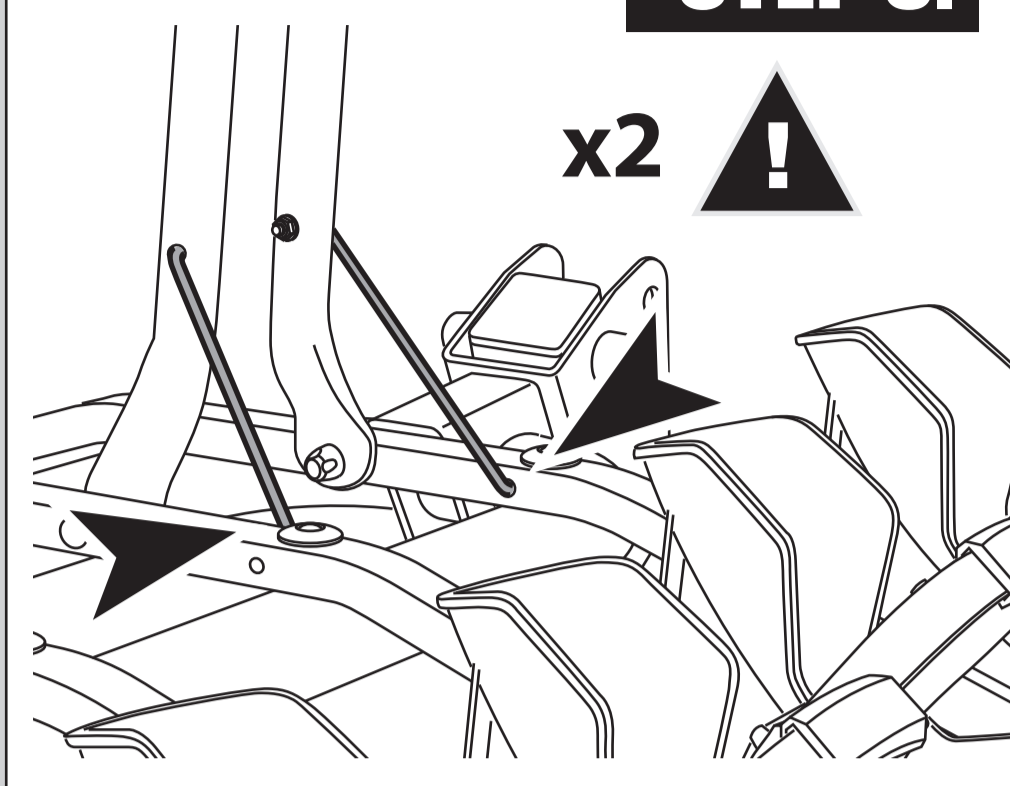

4 x 15kg = MAX 60 kg

Max 3.25"

10" Tire diameter		26" Tire diameter		29" Tire diameter	
MIN 61cm(24")	MAX 91cm(36")	MIN 86cm(34")	MAX 114cm(45")	MIN 91cm(36")	MAX 119cm(47")

ACCESSORIES (NOT INCLUDED)

HITCH LOCK
47-0100-077-10

LOCKING CABLE
47-0100-021-10

STEP 2.

- x8** M6x82mm
- x8** Ø6.5xØ13
- x8** M6x1.0
- x8**
- x8**
- x8**

STEP 3.

- x1** 1/2"-13UNC
- x1** 1/2"
- x1** Ø13.5xØ27
- x1**
- x1**

Tool

STEP 4.

L x4