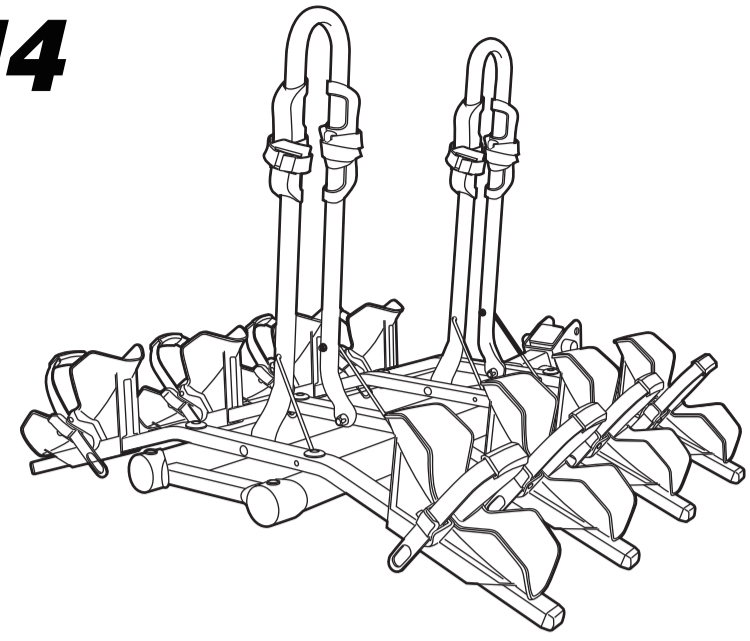

BUZZ RACK

BUZZYBEE H4

2" / Min 1.5" / 17.4" / 4
MAX 4x15kg
MAX 4x33lbs
Made in Taiwan

OK

OK

OK

OK

MAX 60KG

4 x 15kg = MAX 60 kg

Max 3.25"

10" Tire diameter		26" Tire diameter		29" Tire diameter	
MIN 61cm(24")	MAX 91cm(36")	MIN 86cm(34")	MAX 114cm(45")	MIN 91cm(36")	MAX 119cm(47")

ACCESSORIES (NOT INCLUDED)

HITCH LOCK
47-0100-077-10

LOCKING CABLE
47-0100-021-10

STEP 2.

- x8** M6x82mm
- x8** Ø6.5xØ13
- x8** M6x1.0
- x8**
- x8**
- x8**

STEP 3.

- x1** 1/2"-13UNC
- x1** 1/2"
- x1** Ø13.5xØ27
- x1**
- x1**

Tool

STEP 4.

L x4

R x4

STEP 1.

1

2

3

Max Ø75mm

x4

x8