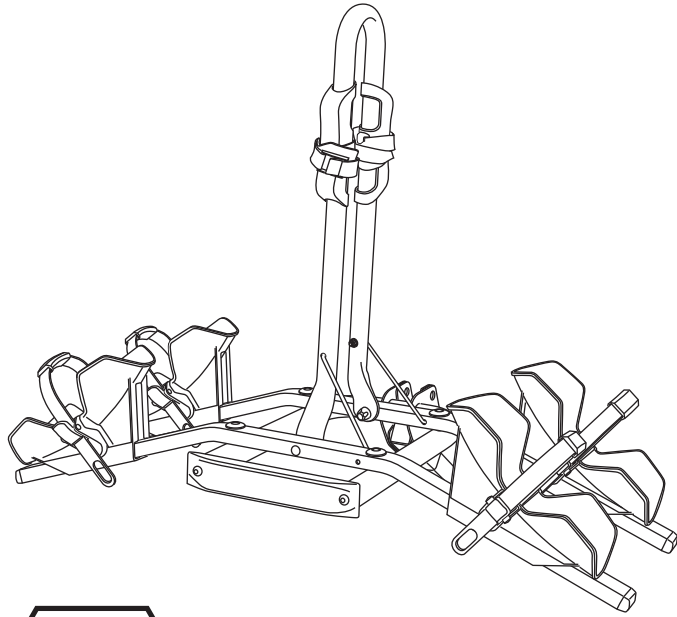

TECHNICAL INFORMATION

BUZZYBEE H2

10"		26"		29"	
Tire diameter		Tire diameter		Tire diameter	
MIN	MAX	MIN	MAX	MIN	MAX
61cm(24")	91cm(36")	86cm(34")	114cm(45")	91cm(36")	119cm(47")

TECHNICAL INFORMATION

BUZZYBEE H4

10"		26"		29"	
Tire diameter		Tire diameter		Tire diameter	
MIN	MAX	MIN	MAX	MIN	MAX
61cm(24")	91cm(36")	86cm(34")	114cm(45")	91cm(36")	119cm(47")