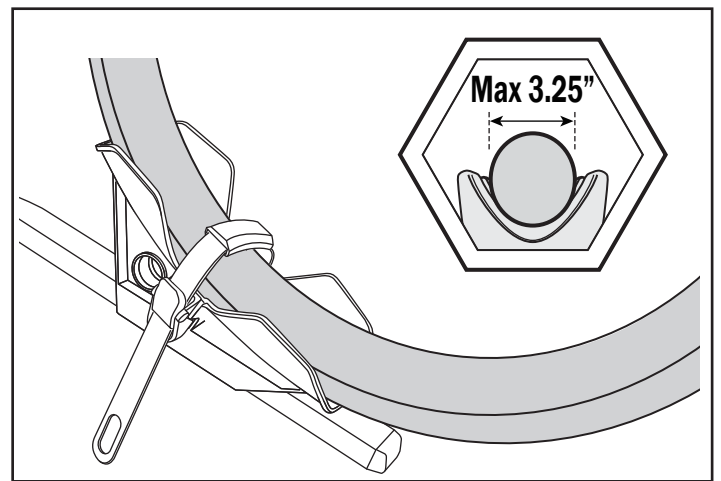

TECHNICAL INFORMATION

BUZZYBEE H2

10"		26"		29"	
Tire diameter		Tire diameter		Tire diameter	
MIN	MAX	MIN	MAX	MIN	MAX
61cm(24")	91cm(36")	86cm(34")	114cm(45")	91cm(36")	119cm(47")

TECHNICAL INFORMATION

BUZZYBEE H4

10"		26"		29"	
Tire diameter		Tire diameter		Tire diameter	
MIN	MAX	MIN	MAX	MIN	MAX
61cm(24")	91cm(36")	86cm(34")	114cm(45")	91cm(36")	119cm(47")