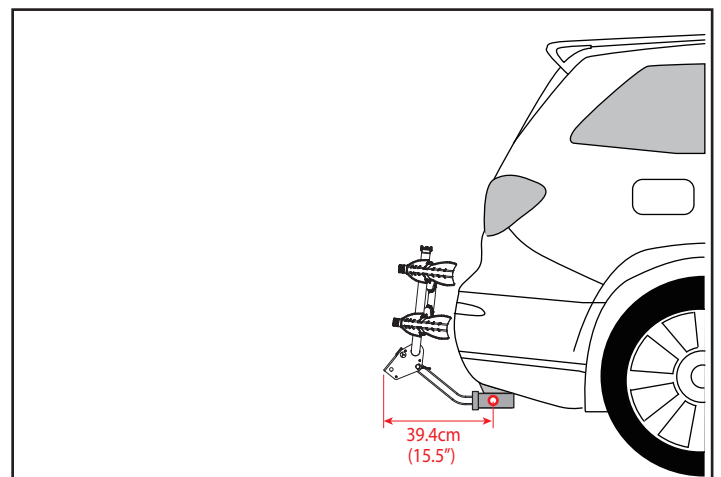

TECHNICAL INFORMATION

BUZZYBEE H2

10"		26"		29"	
Tire diameter		Tire diameter		Tire diameter	
MIN	MAX	MIN	MAX	MIN	MAX
61cm(24")	91cm(36")	86cm(34")	114cm(45")	91cm(36")	119cm(47")

TECHNICAL INFORMATION

BUZZYBEE H4

10"		26"		29"	
Tire diameter		Tire diameter		Tire diameter	
MIN	MAX	MIN	MAX	MIN	MAX
61cm(24")	91cm(36")	86cm(34")	114cm(45")	91cm(36")	119cm(47")