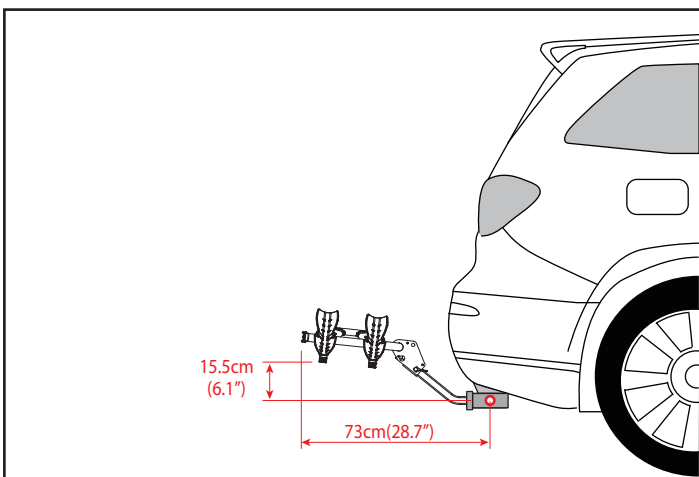

TECHNICAL INFORMATION

BUZZYBEE H2

10"		26"		29"	
Tire diameter		Tire diameter		Tire diameter	
MIN	MAX	MIN	MAX	MIN	MAX
61cm(24")	91cm(36")	86cm(34")	114cm(45")	91cm(36")	119cm(47")

TECHNICAL INFORMATION

BUZZYBEE H4

10"		26"		29"	
Tire diameter		Tire diameter		Tire diameter	
MIN	MAX	MIN	MAX	MIN	MAX
61cm(24")	91cm(36")	86cm(34")	114cm(45")	91cm(36")	119cm(47")