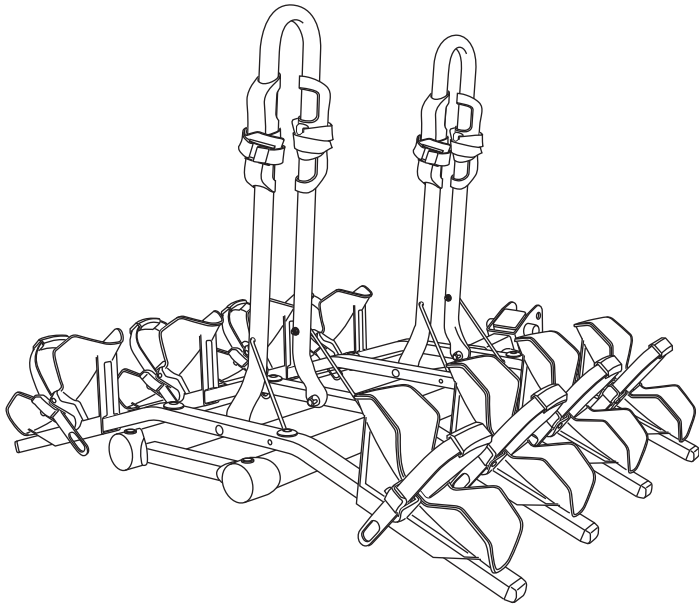

TECHNICAL INFORMATION

BUZZYBEE H2

10"		26"		29"	
Tire diameter		Tire diameter		Tire diameter	
MIN	MAX	MIN	MAX	MIN	MAX
61cm(24")	91cm(36")	86cm(34")	114cm(45")	91cm(36")	119cm(47")

TECHNICAL INFORMATION

BUZZYBEE H4

10"		26"		29"	
Tire diameter		Tire diameter		Tire diameter	
MIN	MAX	MIN	MAX	MIN	MAX
61cm(24")	91cm(36")	86cm(34")	114cm(45")	91cm(36")	119cm(47")