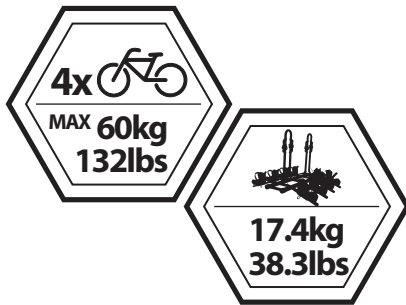

TECHNICAL INFORMATION

BUZZYBEE H2

10"		26"		29"	
Tire diameter		Tire diameter		Tire diameter	
MIN	MAX	MIN	MAX	MIN	MAX
61cm(24")	91cm(36")	86cm(34")	114cm(45")	91cm(36")	119cm(47")

TECHNICAL INFORMATION

BUZZYBEE H4

10"		26"		29"	
Tire diameter		Tire diameter		Tire diameter	
MIN	MAX	MIN	MAX	MIN	MAX
61cm(24")	91cm(36")	86cm(34")	114cm(45")	91cm(36")	119cm(47")