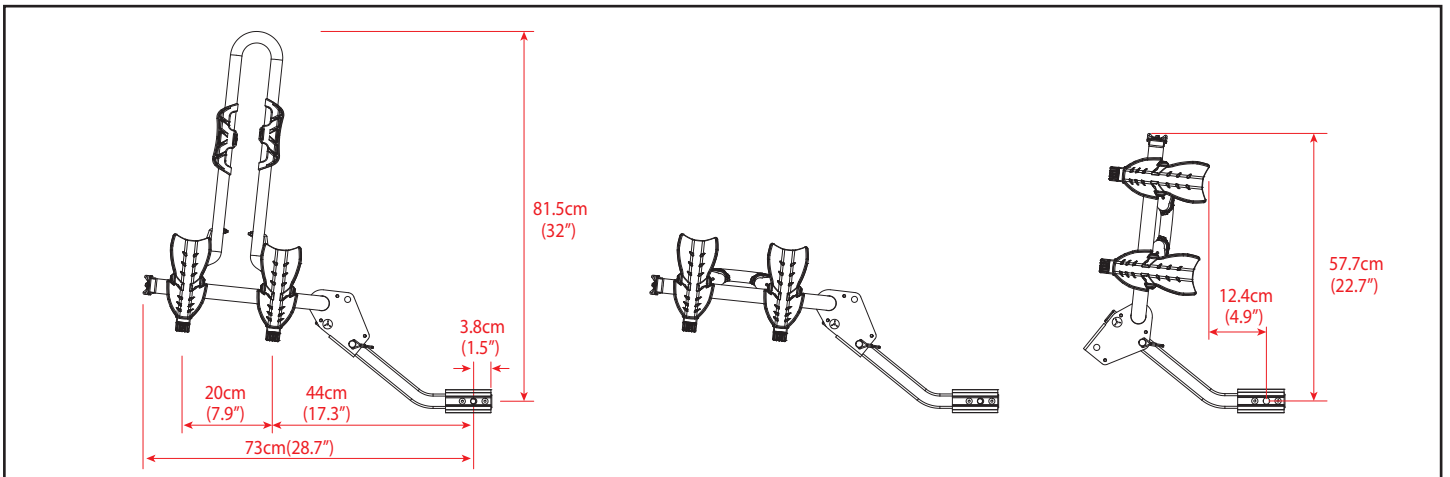

TECHNICAL INFORMATION

BUZZYBEE H2

10"		26"		29"	
Tire diameter		Tire diameter		Tire diameter	
MIN	MAX	MIN	MAX	MIN	MAX
61cm(24")	91cm(36")	86cm(34")	114cm(45")	91cm(36")	119cm(47")

TECHNICAL INFORMATION

BUZZYBEE H4

10"		26"		29"	
Tire diameter		Tire diameter		Tire diameter	
MIN	MAX	MIN	MAX	MIN	MAX
61cm(24")	91cm(36")	86cm(34")	114cm(45")	91cm(36")	119cm(47")