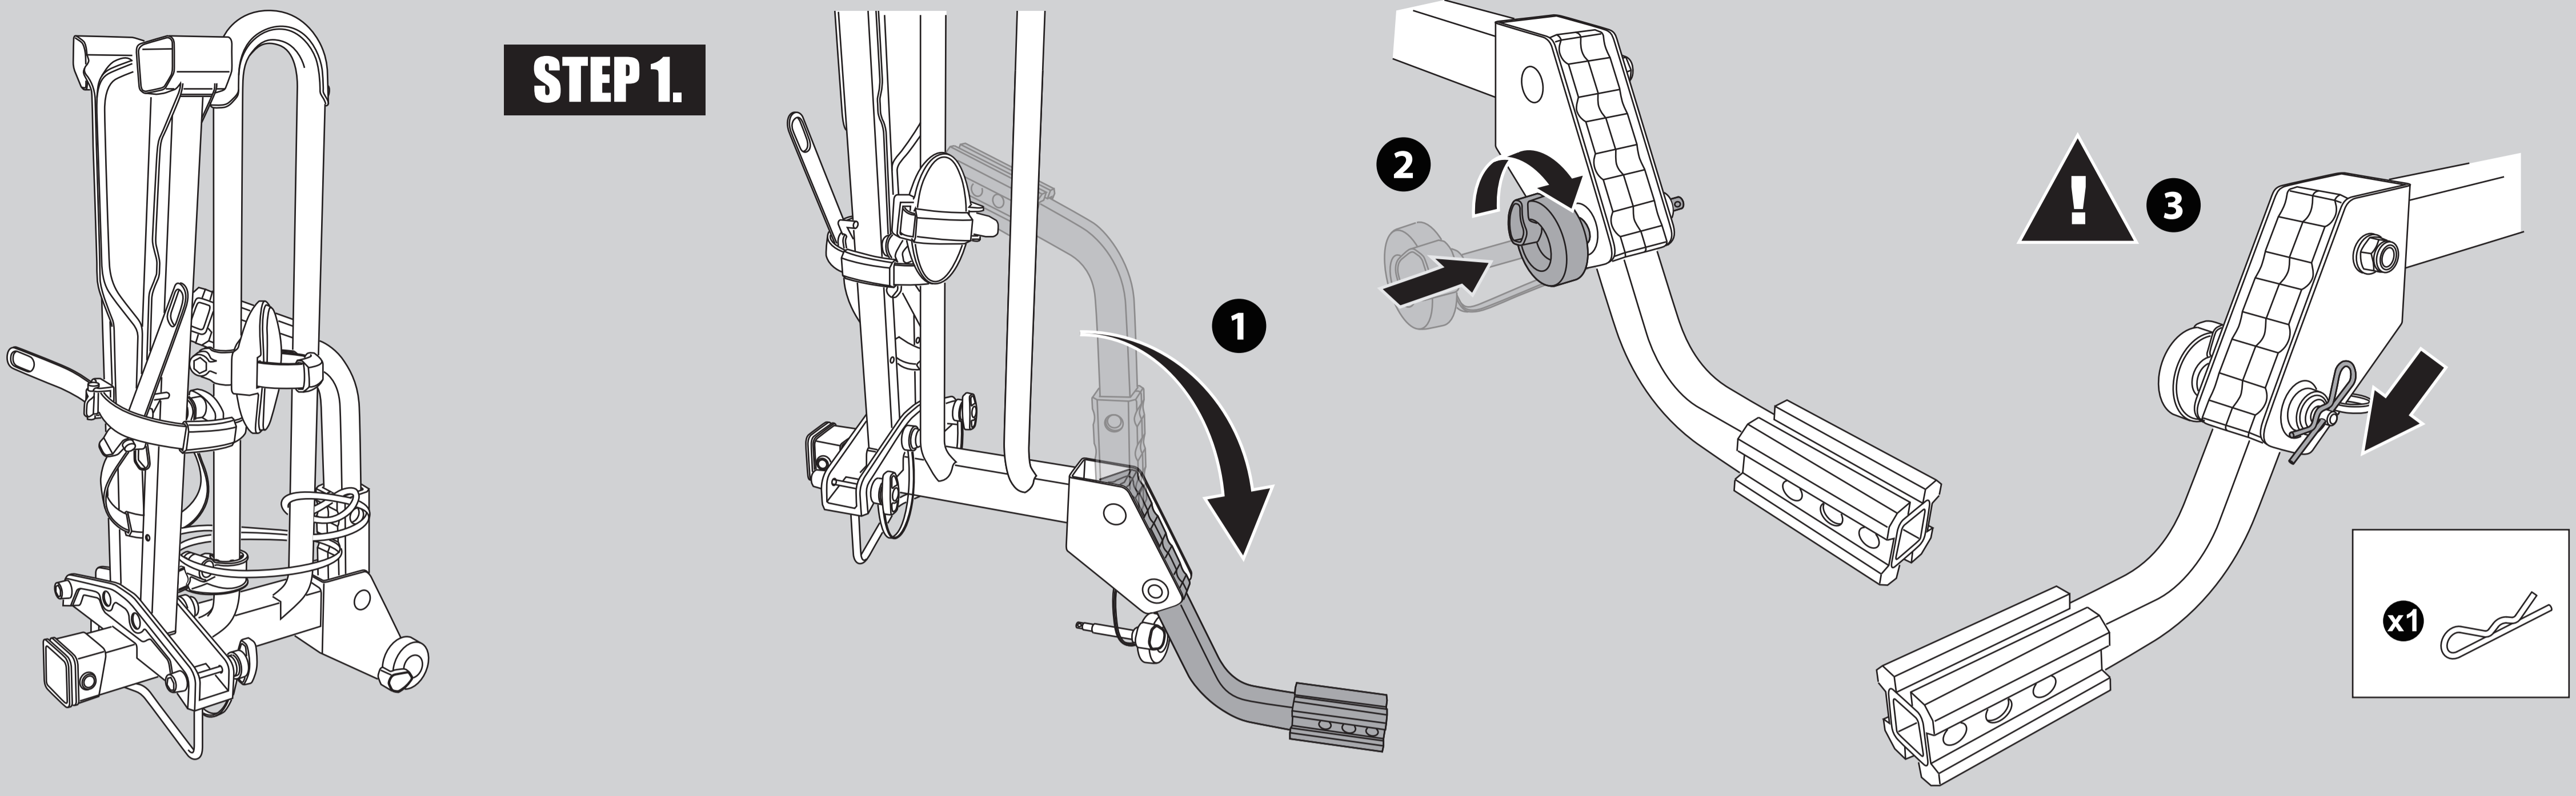

BUZZRACK

EAZZY H1

1 1/4" / 2" / Min 1.5" / 7.4 kg / 16.3lbs / 1 / MAX 1x20kg / MAX 1x44lbs

Made in Taiwan

OK

MAX 20KG (44lbs)

1 x 20kg = MAX 20 kg

Max 3.25"

Wheel base

10" Tire diameter		26" Tire diameter		29" Tire diameter	
MIN	MAX	MIN	MAX	MIN	MAX
61cm(24")	89cm(35")	78cm(31")	111cm(44")	84cm(33")	119cm(47")

ACCESSORIES (NOT INCLUDED)

STEP 1.

STEP 2.

- x1** 1/2"-13UNC
- x1** 1/2"
- x1** Ø13.5xØ27
- x1** [Bracket]
- x1** [Pin]
- x1** [Strap]
- x1** [Key]

Tool