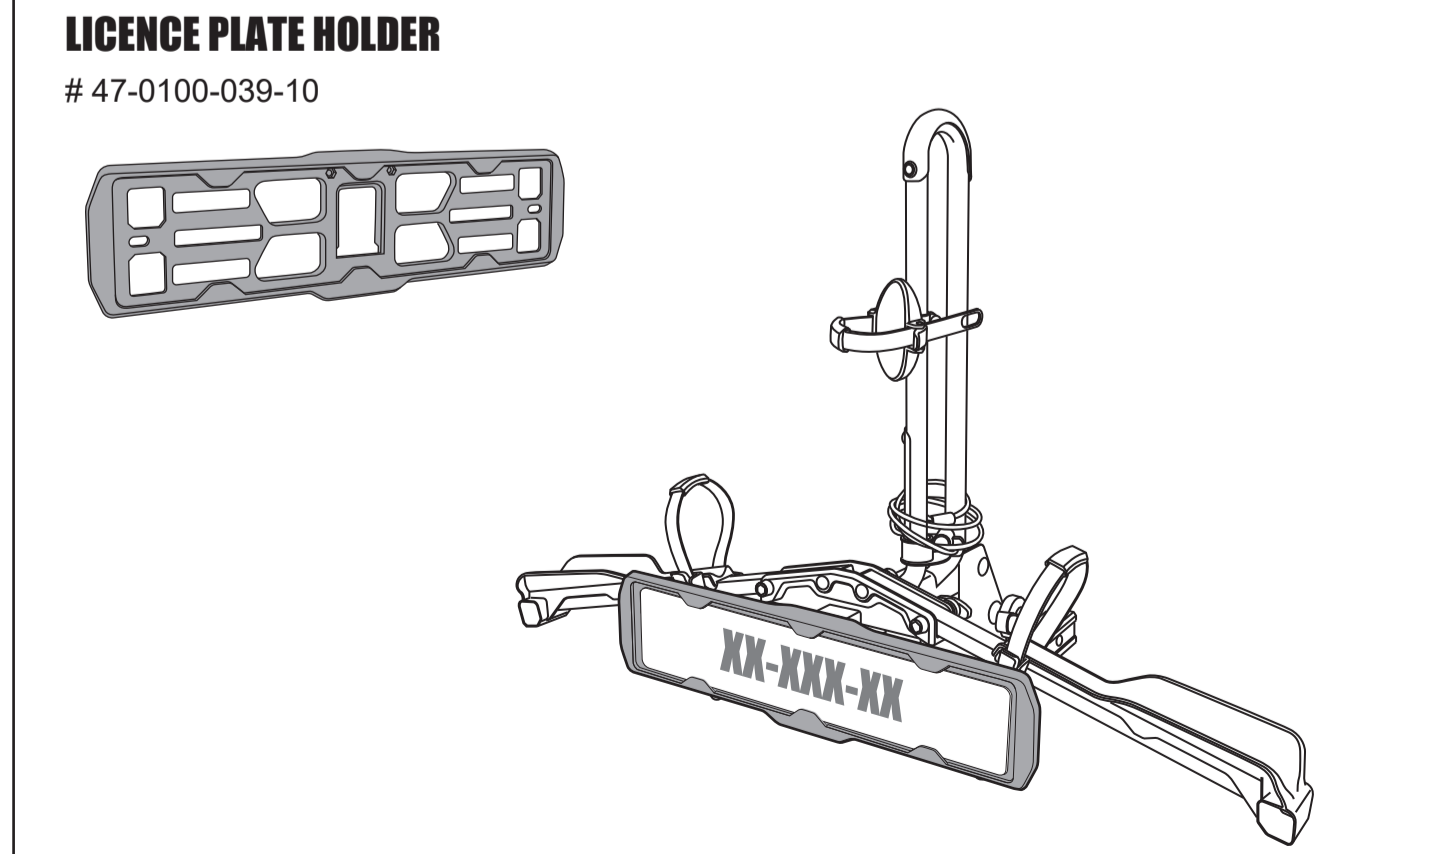

BUZZRACK

EAZZY H1

1 1/4" / 2" / Min 1.5" / 7.4 kg / 16.3lbs / 1 / MAX 1x20kg / MAX 1x44lbs

Made in Taiwan

OK

MAX 20KG (44lbs)

1 x 20kg = MAX 20 kg

Max 3.25"

Wheel base

10" Tire diameter		26" Tire diameter		29" Tire diameter	
MIN	MAX	MIN	MAX	MIN	MAX
61cm(24")	89cm(35")	78cm(31")	111cm(44")	84cm(33")	119cm(47")

ACCESSORIES (NOT INCLUDED)

STEP 1.

STEP 2.

- x1** 1/2"-13UNC
- x1** 1/2"
- x1** Ø13.5xØ27
- x1** [Bracket]
- x1** [Pin]
- x1** [Strap]
- x1** [Key]

Tool