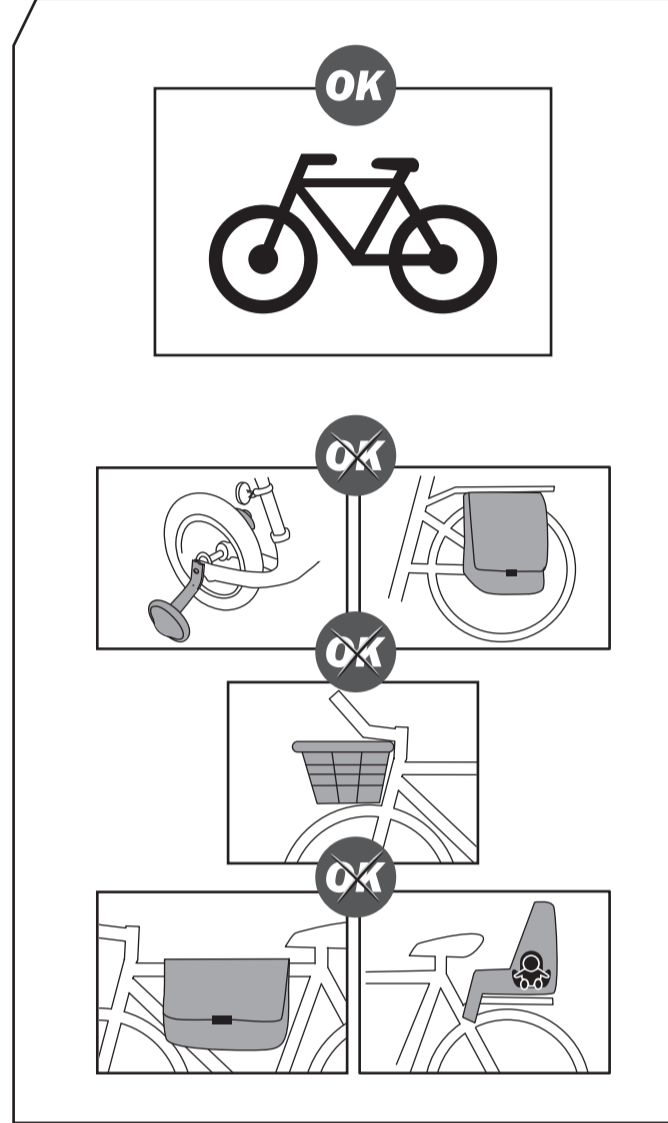

BUZZRACK

EAZZY H1

1 1/4" / 2" / Min 1.5" / 7.4 kg / 16.3lbs / 1 / MAX 1x20kg / MAX 1x44lbs

Made in Taiwan

OK

MAX 20KG (44lbs)

1 x 20kg = MAX 20 kg

Max 3.25"

Wheel base

10" Tire diameter		26" Tire diameter		29" Tire diameter	
MIN	MAX	MIN	MAX	MIN	MAX
61cm(24")	89cm(35")	78cm(31")	111cm(44")	84cm(33")	119cm(47")

ACCESSORIES (NOT INCLUDED)

STEP 1.

STEP 2.

- x1** 1/2"-13UNC
- x1** 1/2"
- x1** Ø13.5xØ27
- x1** [Bracket]
- x1** [Pin]
- x1** [Strap]
- x1** [Key]

Tool