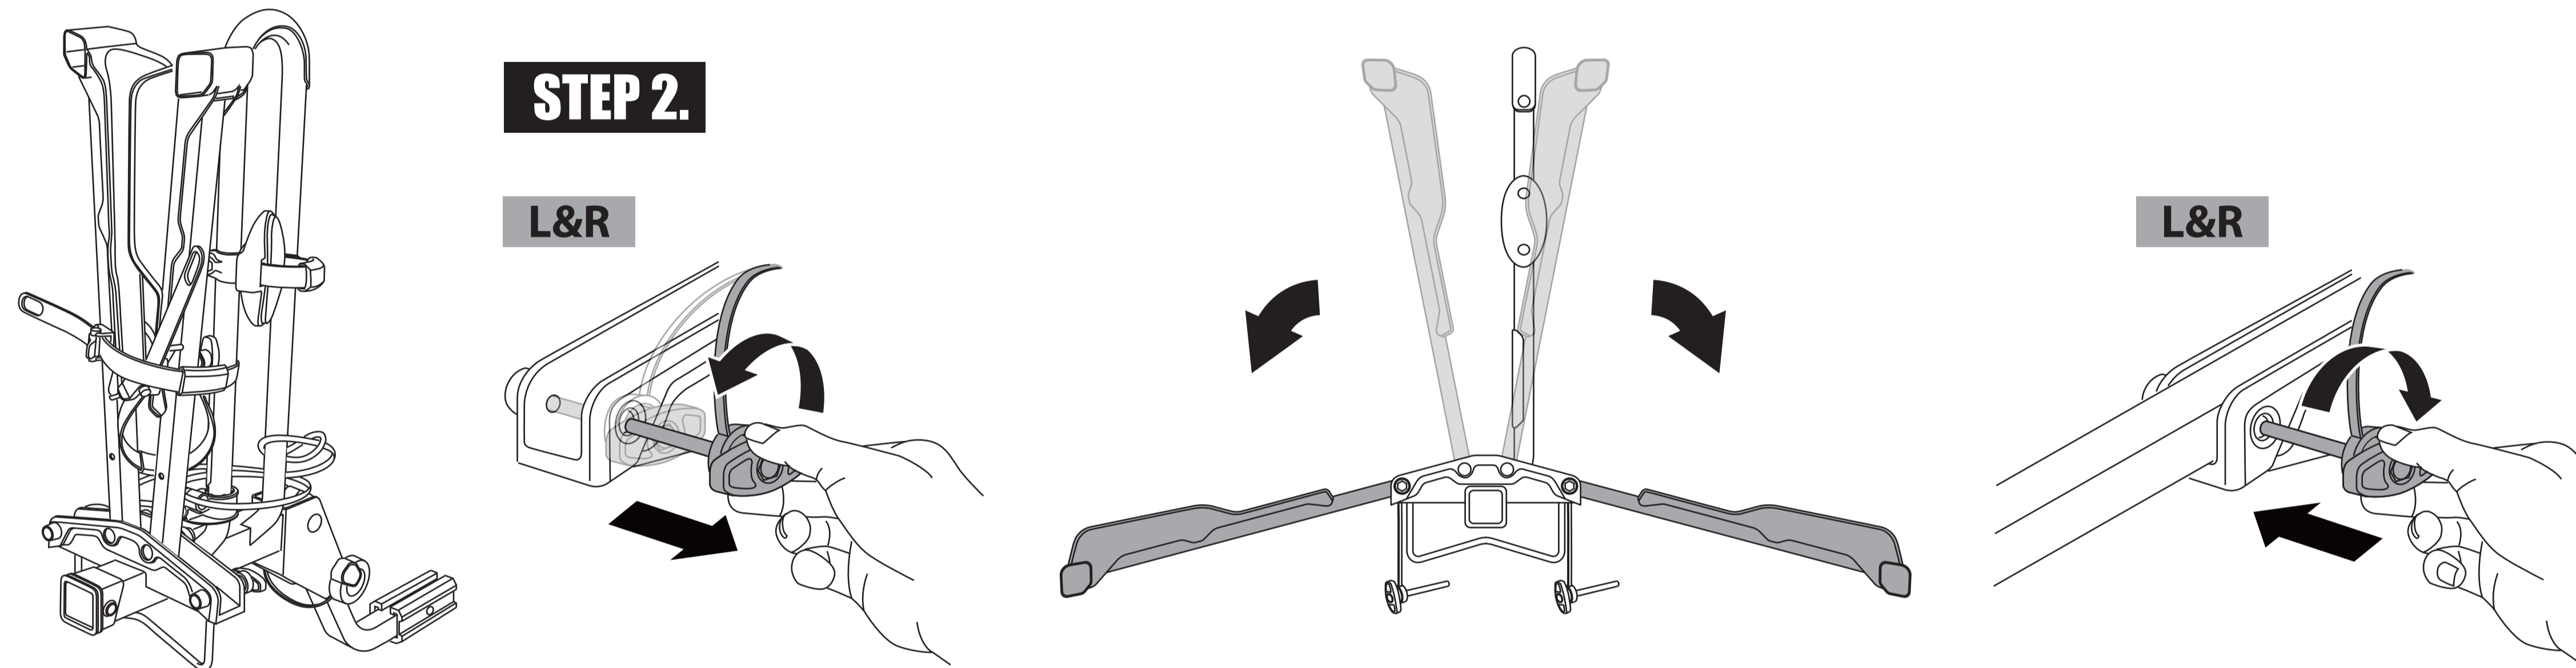

Wheel base

10" Tire diameter		26" Tire diameter		29" Tire diameter	
MIN	MAX	MIN	MAX	MIN	MAX
61cm(24")	89cm(35")	78cm(31")	111cm(44")	84cm(33")	119cm(47")

ACCESSORIES (NOT INCLUDED)

STEP 1.

STEP 2.

- x1** 1/2"-13UNC
- x1** 1/2"
- x1** Ø13.5xØ27
- x1** [Bracket]
- x1** [Pin]
- x1** [Strap]
- x1** [Key]

Tool