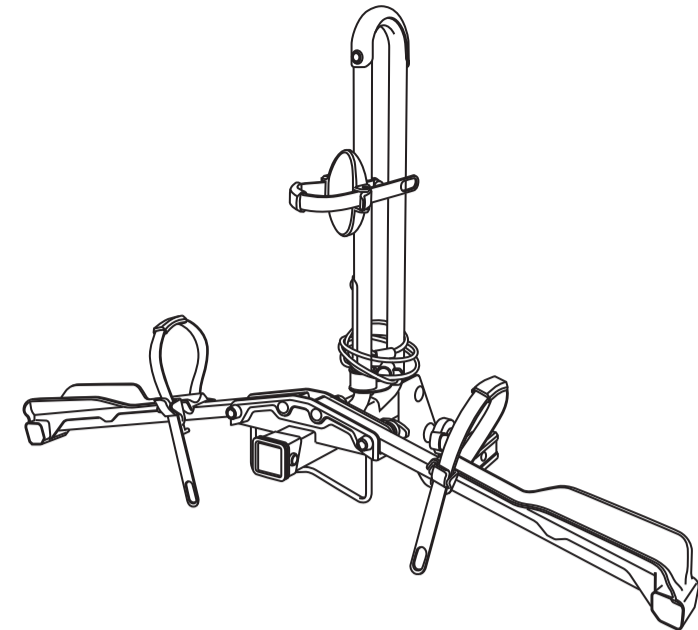

BUZZRACK

EAZZY H1

1 1/4" / 2" / Min 1.5" / 7.4 kg / 16.3lbs / 1 / MAX 1x20kg / MAX 1x44lbs

Made in Taiwan

OK

MAX 20KG (44lbs)

1 x 20kg = MAX 20 kg

Max 3.25"

Wheel base

10" Tire diameter		26" Tire diameter		29" Tire diameter	
MIN	MAX	MIN	MAX	MIN	MAX
61cm(24")	89cm(35")	78cm(31")	111cm(44")	84cm(33")	119cm(47")

ACCESSORIES (NOT INCLUDED)

STEP 1.

STEP 2.

- x1** 1/2"-13UNC
- x1** 1/2"
- x1** Ø13.5xØ27
- x1** [Bracket]
- x1** [Pin]
- x1** [Strap]
- x1** [Key]

Tool