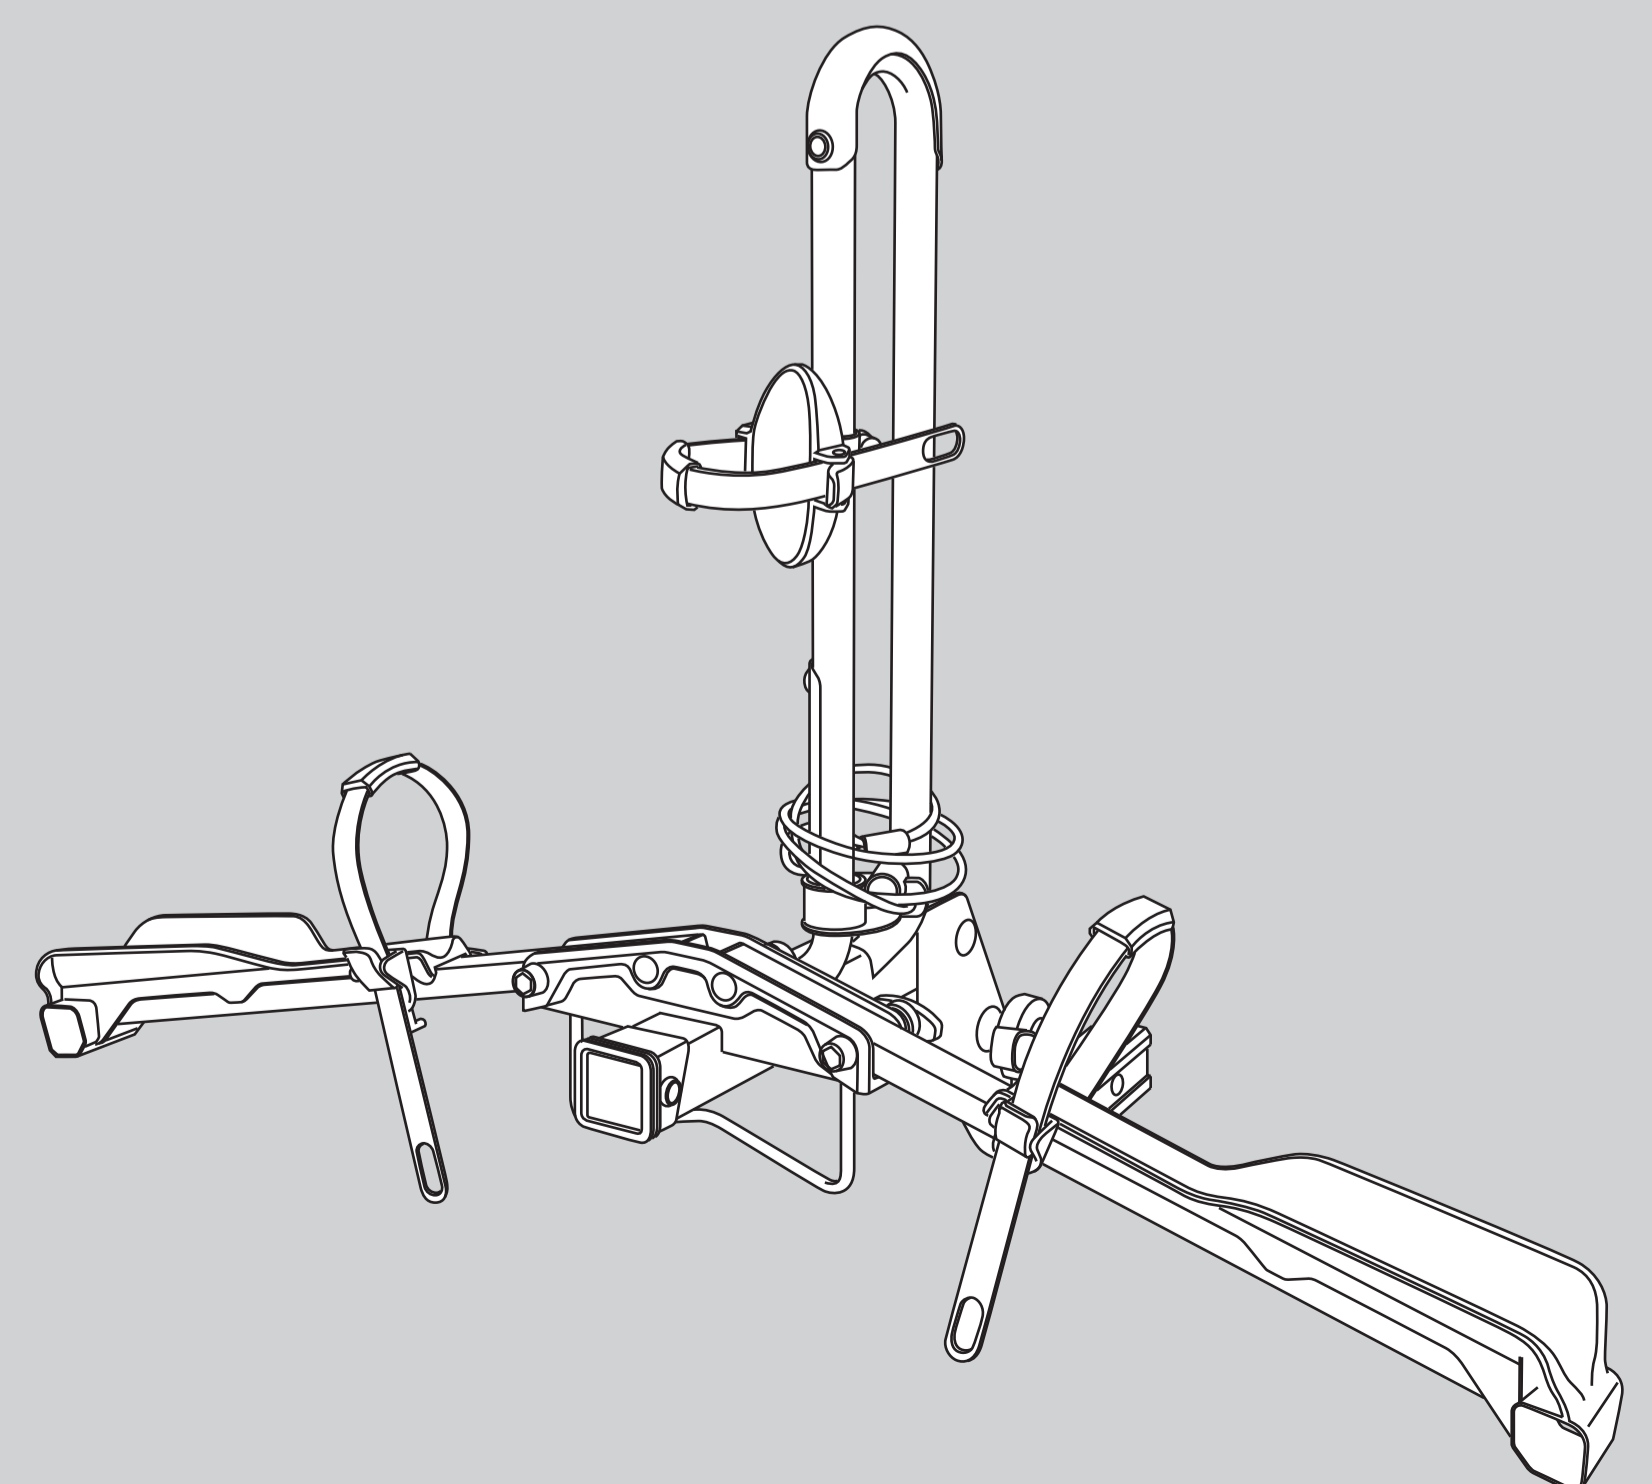

Wheel base

10" Tire diameter		26" Tire diameter		29" Tire diameter	
MIN	MAX	MIN	MAX	MIN	MAX
61cm(24")	89cm(35")	78cm(31")	111cm(44")	84cm(33")	119cm(47")

ACCESSORIES (NOT INCLUDED)

STEP 1.

STEP 2.

- x1** 1/2"-13UNC
- x1** 1/2"
- x1** Ø13.5xØ27
- x1** [Bracket]
- x1** [Pin]
- x1** [Strap]
- x1** [Key]

Tool