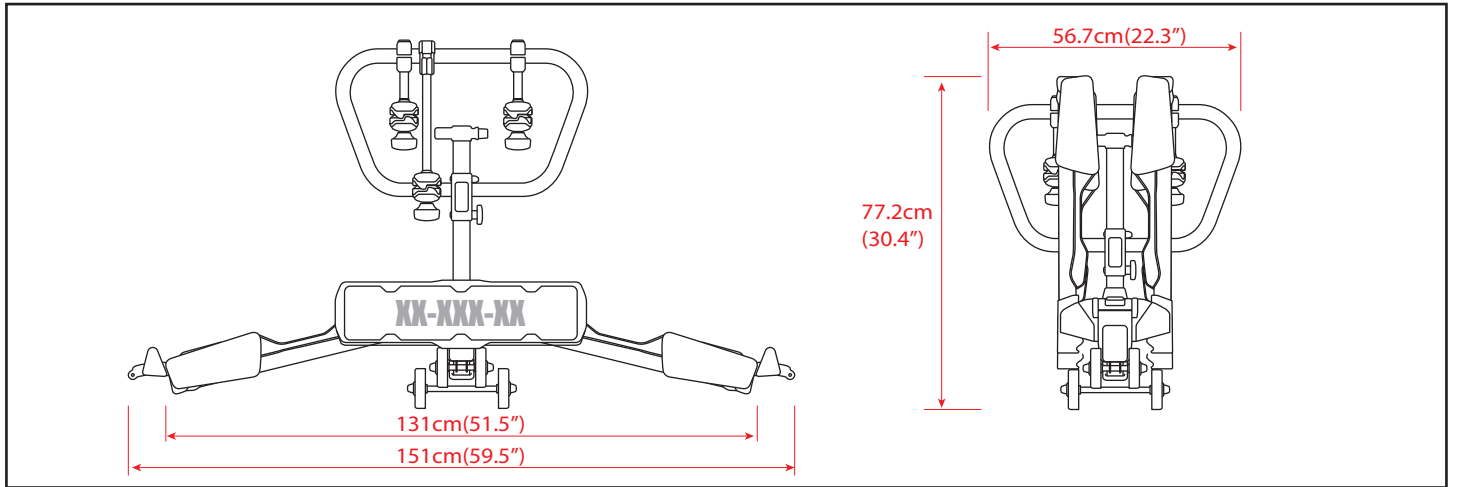

## SCORPION PRO3

**26.4**  
kg

**Max 4"**

**3**

MAX 3 x 20 kg  
MAX 3 x 44 lbs

**Wheel base**

26" Tire diameter	29" Tire diameter
MAX 137.5cm(54")	MAX 139.3cm(54.8")