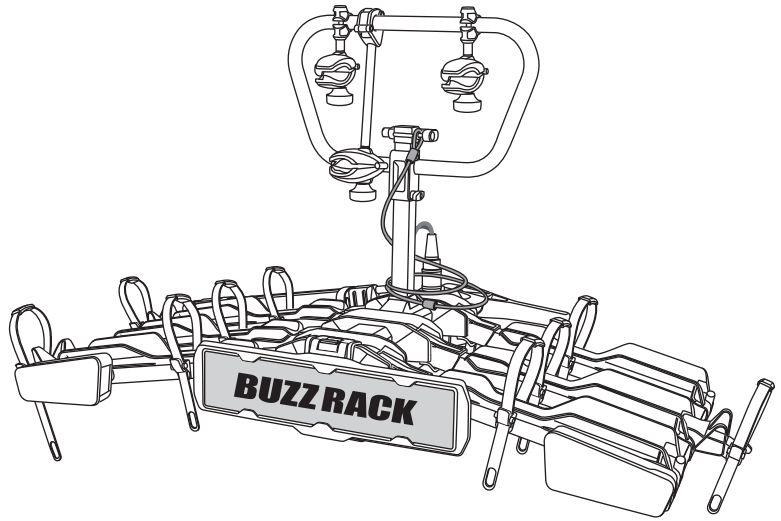

# BUZZRACK

## SCORPION PRO3

**26.4**  
kg

**Max 4"**

**3**

MAX 3 x 20 kg  
MAX 3 x 44 lbs

**Wheel base**

26" Tire diameter	29" Tire diameter
MAX 137.5cm(54")	MAX 139.3cm(54.8")