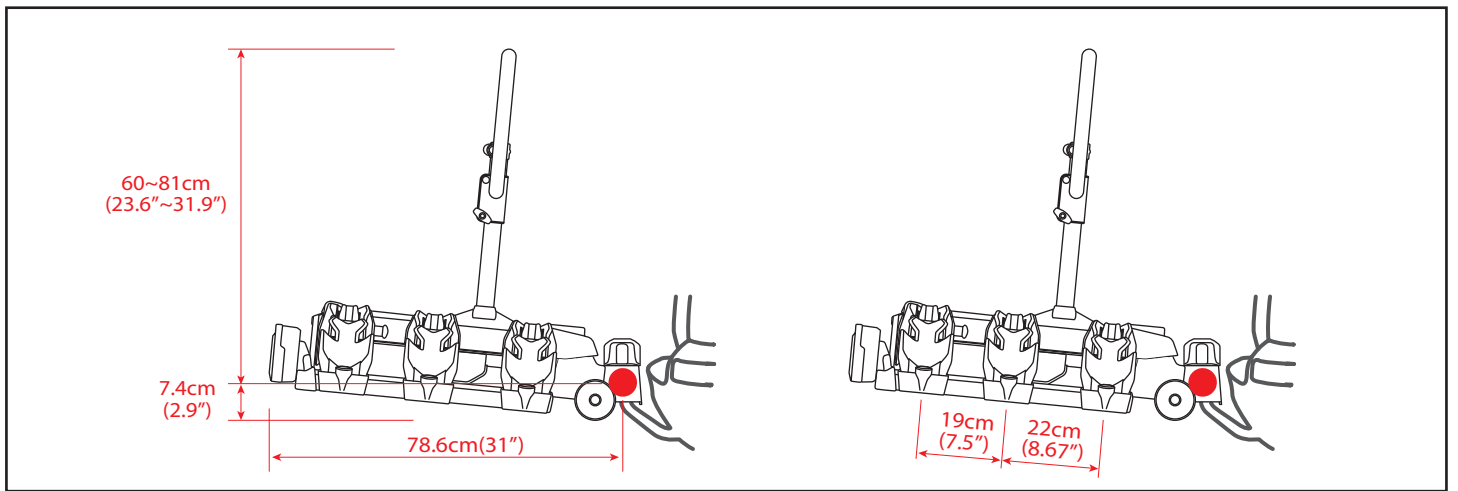

## SCORPION PRO3

**26.4**  
kg

**Max 4"**

**3**

MAX 3 x 20 kg  
MAX 3 x 44 lbs

**Wheel base**

26" Tire diameter	29" Tire diameter
MAX 137.5cm(54")	MAX 139.3cm(54.8")