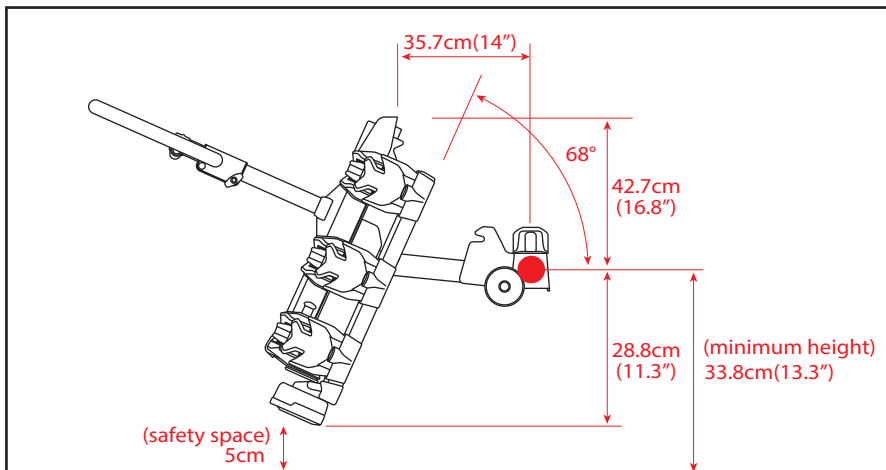

## SCORPION PRO3

**26.4**  
kg

**Max 4"**

**3**

MAX 3 x 20 kg  
MAX 3 x 44 lbs

**Wheel base**

26" Tire diameter	29" Tire diameter
MAX 137.5cm(54")	MAX 139.3cm(54.8")