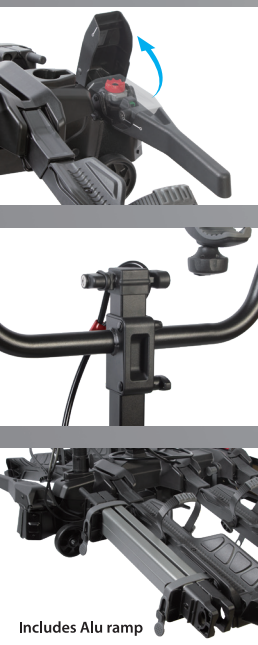

Product name	SCORPION LITE2	SCORPION LITE3	SCORPION PRO2	SCORPION PRO3
Bike capacity	2	3	2	3
Product weight(kg)	17.7	22.5	21.5	26.4
Max load capacity(kg)	60	60	60	60
Max weight per bike(kg)	30	20	30	20
Product dimension WxDxH (mm)	1345x712x671~893mm	1345x826x663~886mm	1512x720x712~880mm	1512x830x708~878mm
Foldable platform	✓	✓	✓	✓
Boot accessibility	✓	✓	✓	✓
Mount system				
Wheel support				
Max tires width	4"	4"	4"	4"
Anti-sway system	+	+	✓	✓
Frame fixing system		 1x quick release clamp		 1x quick release clamp
Max frame size	Ø60mm	Ø60mm	Ø60mm	Ø60mm
Ramp	+	+	✓	✓
Locks carrier to car	✓	✓	✓	✓
Locks bike to carrier	✓	✓	✓	✓
Locking cable	+	+	✓	✓
Wheels	-	-	✓	✓
Safety strap	✓	✓	✓	✓
Power plug	13-pin / + 7 pin flat	13-pin / + 7 pin flat	13-pin / + 7 pin flat	13-pin / + 7 pin flat
Power plug connector (7-pin ↔ 13-pin)	+	+	+	+

+ Optional Accessories

BUZZ RACK

BUZZ RACK

www.buzzrack.com
Contact us at service@buzzrack.com if you have any questions.

SCORPION LITE 

+ 1 BIKE KIT

1x 
MAX
15 KG

SCORPION PRO 

+ RAMP

MAX
30 KG

Quick release clamp
LITE3/PRO3 only

Includes Alu ramp