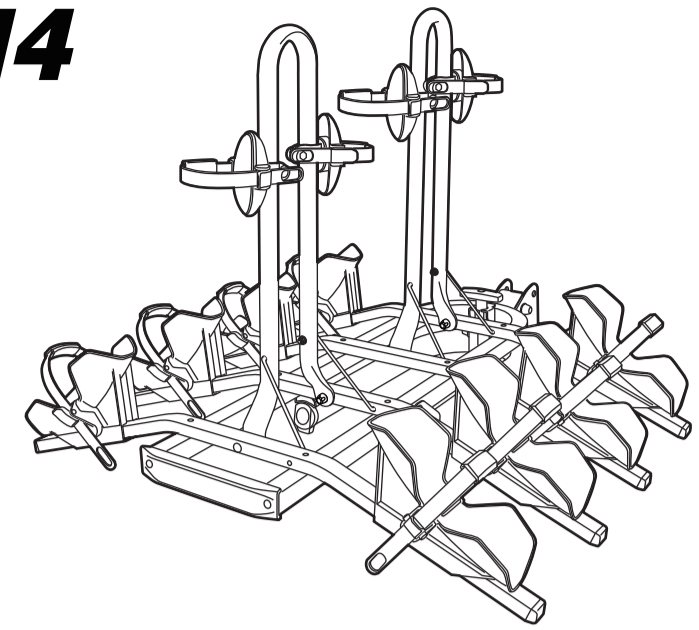

## BUZZRACER H4

2" / Min 1.5" / 18" / 4  
**MAX 60kg**  
**MAX 132lbs**  
 Made in Taiwan

**MAX 60KG**

⚠ 4 x 15kg = MAX 60 kg ⚠  
 ⚠ 1 ≤ 20 kg ⚠  
 ⚠ 2 ≤ 20 kg ⚠  
 ⚠ 3 + 4 ≤ 20 kg ⚠

**OK**

**Max 3.25"**

**Wheel base**

10"		26"		29"	
Tire diameter		Tire diameter		Tire diameter	
MIN	MAX	MIN	MAX	MIN	MAX
61cm(24")	91cm(36")	86cm(34")	114cm(45")	91cm(36")	119cm(47")

### STEP 2.

x8

M6x65mm

x8

Ø6.5xØ13

x8

M6x1.0

### STEP 1.

**Tool**

x1

1/2"-13UNC

x1

1/2"

x1

Ø13.5xØ27