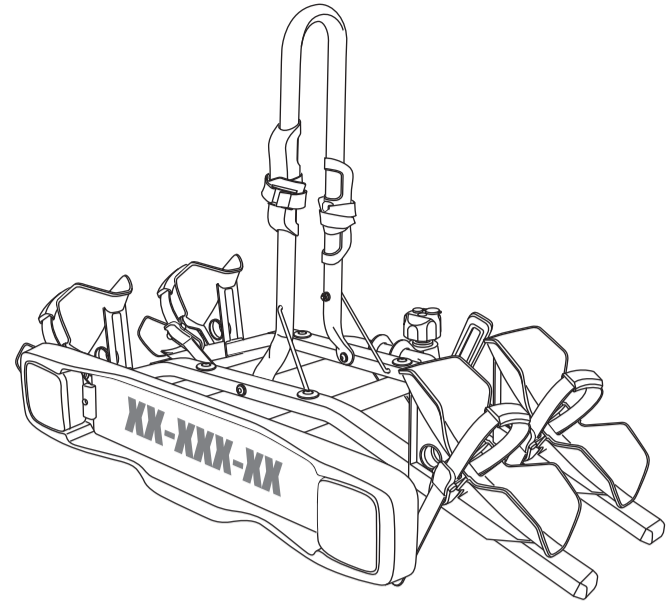

# BUZZ RACK

## BUZZYBEE 2

Max		
30 kg		21.7 kg
40 kg	8.3 kg	31.7 kg
50 kg		MAX 40 kg
>55 kg		MAX 40 kg

**MAX 40KG**

2 x 20kg = MAX 40 kg

**Max 3.25"**

**Wheel base**

26" Tire diameter	29" Tire diameter
MAX 118cm(46.5")	MAX 123cm(48.4")