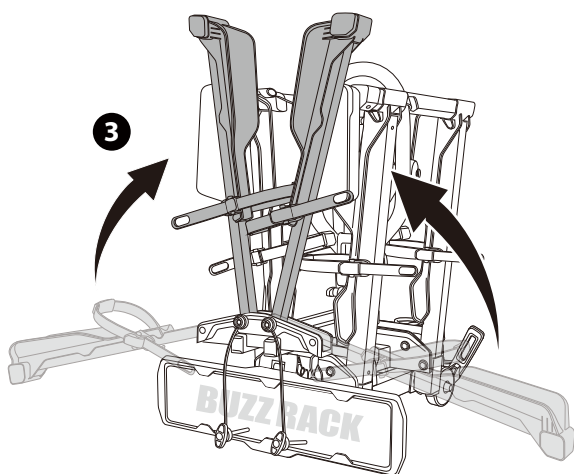

E-SCORPION 1 / E-SCORPION 2 / E-SCORPION XL2