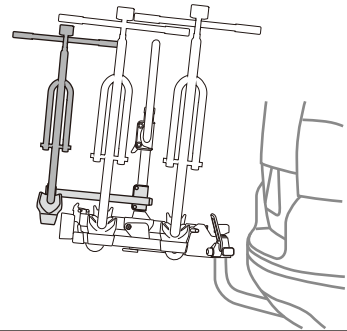

E-SCORPION 2 + 1 BIKE KIT

**MAX
60KG**

**MAX
15 kg**