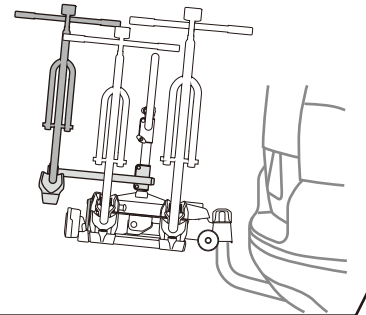

SCORPION PRO2 + 1 BIKE KIT

**MAX
60KG**

**MAX
15 kg**

S	SCORPION PRO2 + 1 BIKE kit	
70 kg	25.3kg	44.7 kg
80 kg		54.7 kg
> 90 kg		MAX 60 kg