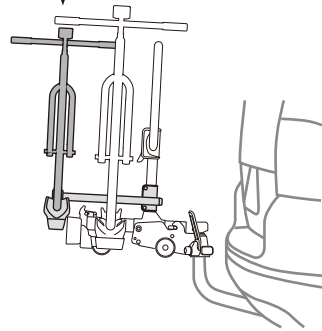

## E-SCORPION 1 + 1 BIKE KIT

**MAX  
45KG**

**MAX  
15 kg**

<b>S</b>	E-SCORPION 1 + 1 BIKE kit	
50 kg	17.6kg	32.4 kg
60 kg		42.4 kg
> 65 kg		MAX 45 kg