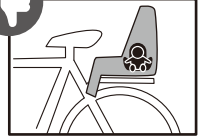

SCORPION PRO2 + 1 BIKE KIT

**MAX
60KG**

**MAX
15 kg**

S	SCORPION PRO2 + 1 BIKE kit	
70 kg	25.3kg	44.7 kg
80 kg		54.7 kg
> 90 kg		MAX 60 kg