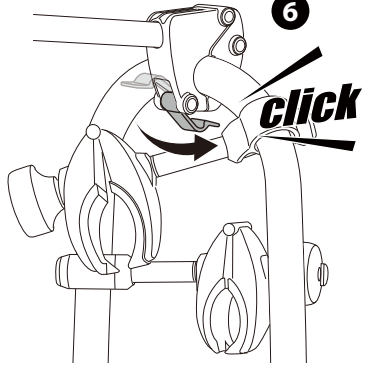

## E-SCORPION 1 + 1 BIKE KIT

**MAX  
45KG**

**MAX  
15 kg**

<b>S</b>	E-SCORPION 1 + 1 BIKE kit	
50 kg	17.6kg	32.4 kg
60 kg		42.4 kg
> 65 kg		MAX 45 kg