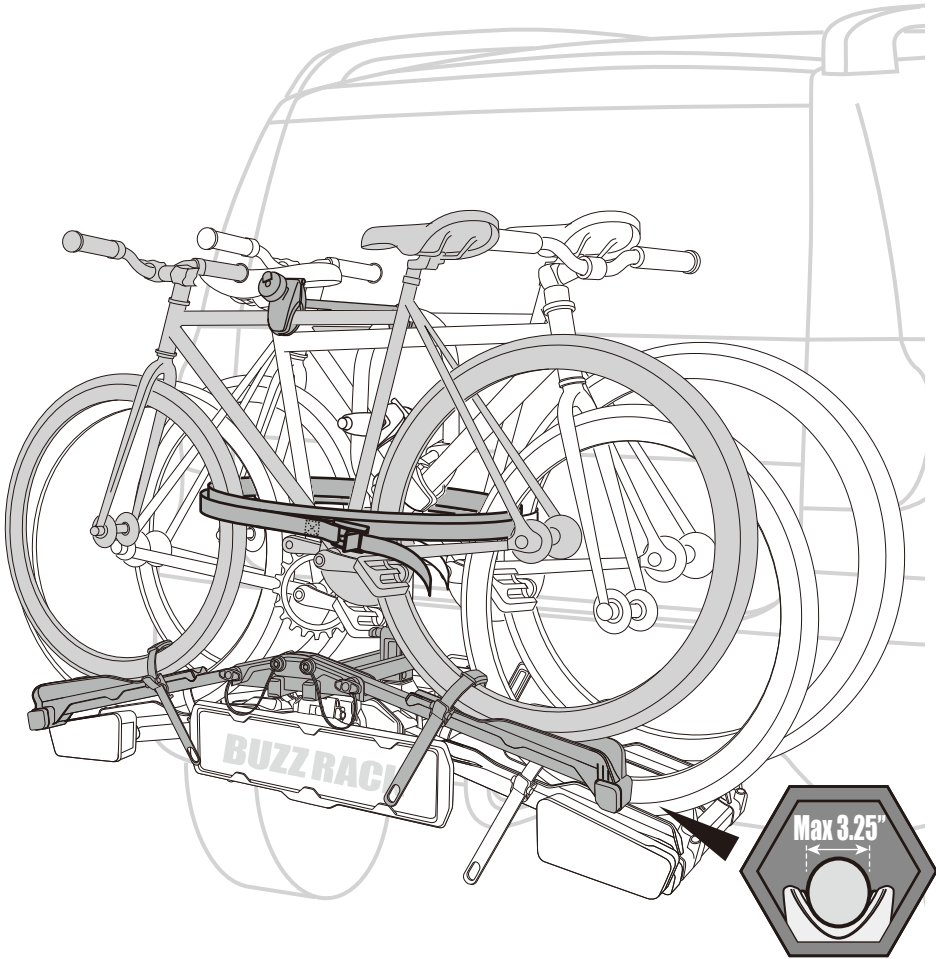

**WHEEL
BASE**

26"
Tire diameter

29"
Tire diameter

MAX
118cm(46.5")

MAX
120cm(47.25")