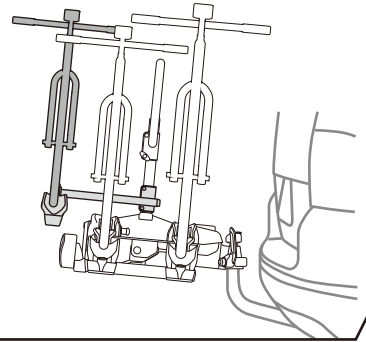

SCORPION LITE2 + 1 BIKE KIT

**MAX
60KG**

**MAX
15 kg**

S	SCORPION LITE2 + 1 BIKE kit	
70 kg	21.5kg	48.5 kg
80 kg		58.5 kg
> 85 kg		MAX 60 kg