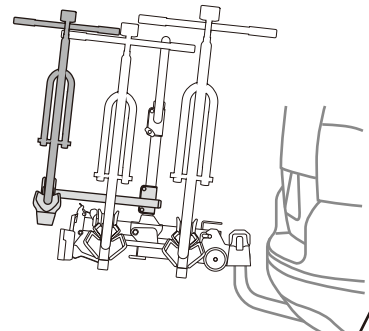

E-SCORPION XL2 + 1 BIKE KIT

**MAX
60KG**

**MAX
15 kg**