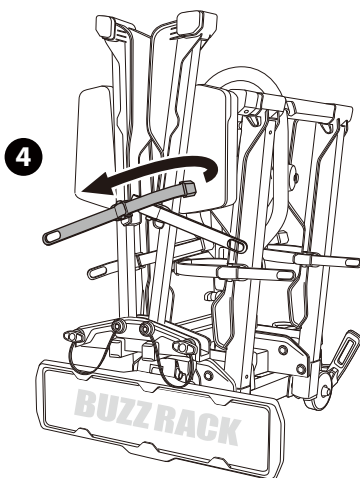

E-SCORPION 1 / E-SCORPION 2 / E-SCORPION XL2