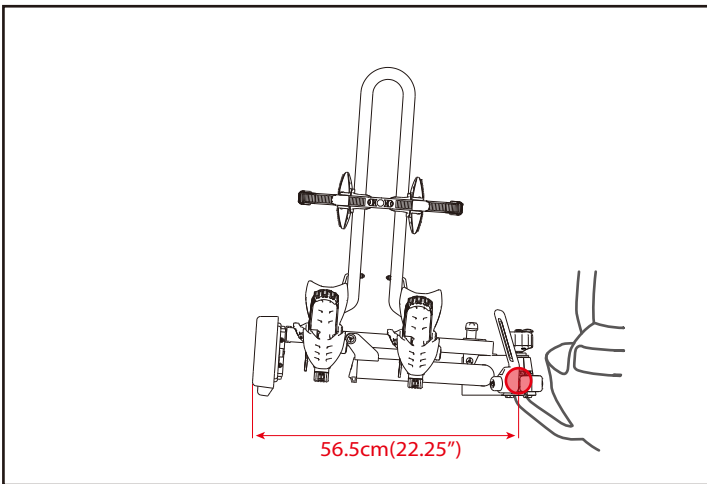

BUZZRACER 2

BUZZRACER 3

14.5 kg

3

MAX 3 x 20 kg
MAX 3 x 44 lbs

26" Tire diameter	29" Tire diameter
MAX 118cm(46.5")	MAX 123cm(48.5")

BUZZRACER 4

TECHNICAL INFORMATION