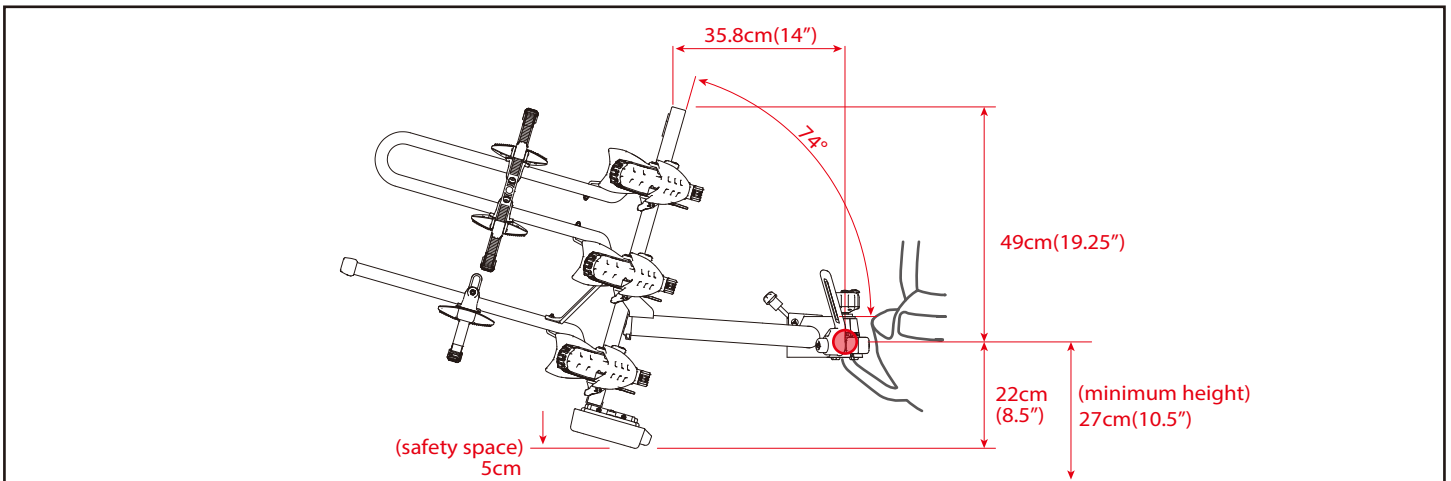

BUZZRACER 2

BUZZRACER 3

14.5 kg

3

MAX 3 x 20 kg
MAX 3 x 44 lbs

26" Tire diameter	29" Tire diameter
MAX 118cm(46.5")	MAX 123cm(48.5")

BUZZRACER 4

TECHNICAL INFORMATION