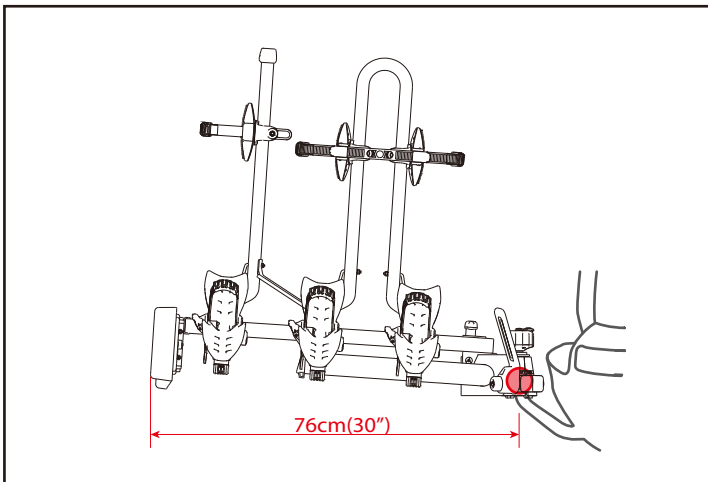

BUZZRACER 2

BUZZRACER 3

14.5 kg

3

MAX 3 x 20 kg
MAX 3 x 44 lbs

26" Tire diameter	29" Tire diameter
MAX 118cm(46.5")	MAX 123cm(48.5")

BUZZRACER 4

TECHNICAL INFORMATION