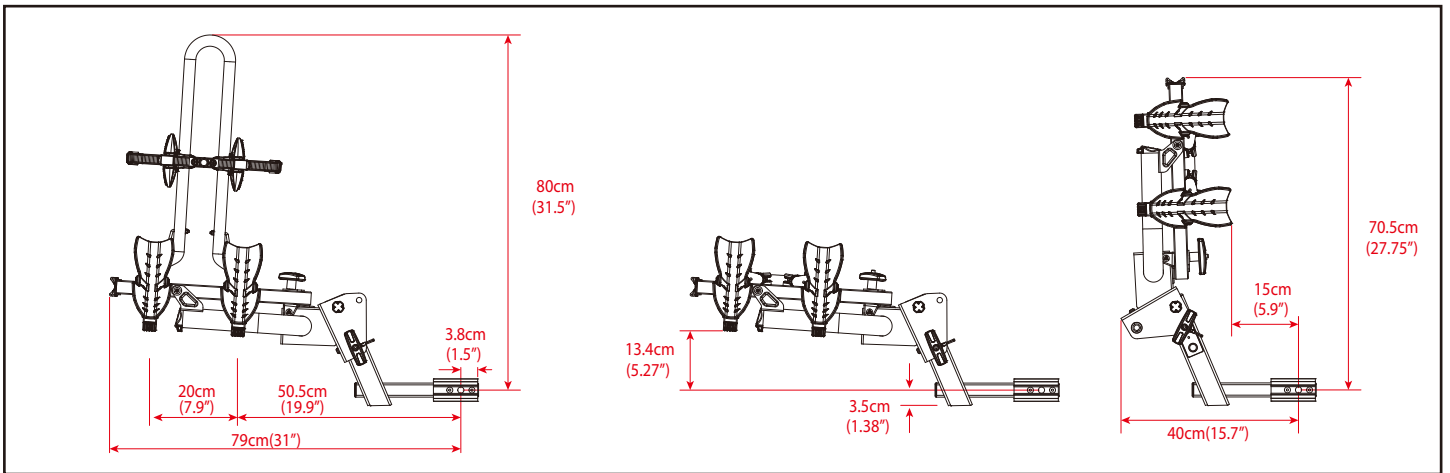

TECHNICAL INFORMATION

BUZZRACER H2