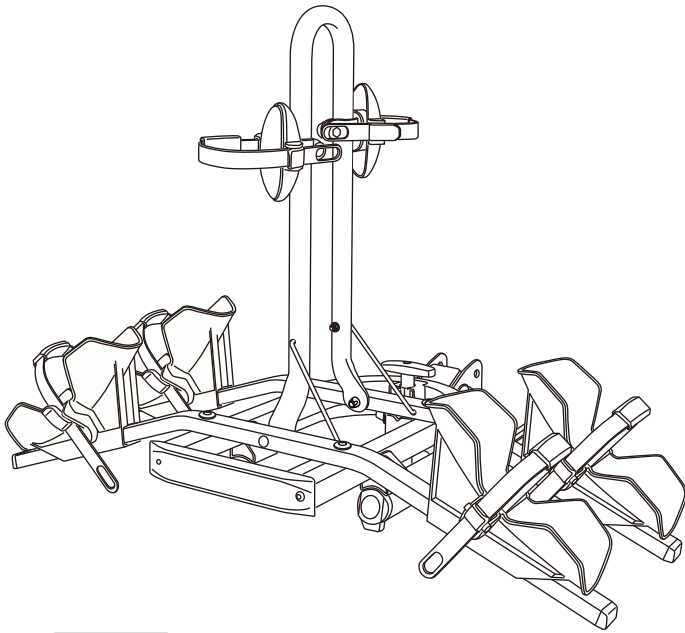

BUZZRACER 2

BUZZRACER 3

14.5 kg

3

MAX 3 x 20 kg
MAX 3 x 44 lbs

26" Tire diameter	29" Tire diameter
MAX 118cm(46.5")	MAX 123cm(48.5")

BUZZRACER 4

TECHNICAL INFORMATION

BUZZRACER H2

TECHNICAL INFORMATION

BUZZRACER H4