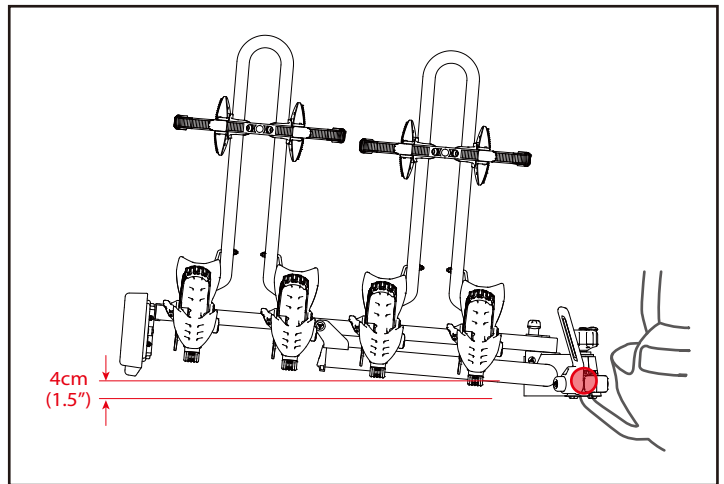

BUZZRACER 2

BUZZRACER 3

14.5 kg

3

MAX 3 x 20 kg
MAX 3 x 44 lbs

26" Tire diameter	29" Tire diameter
MAX 118cm(46.5")	MAX 123cm(48.5")

BUZZRACER 4

TECHNICAL INFORMATION