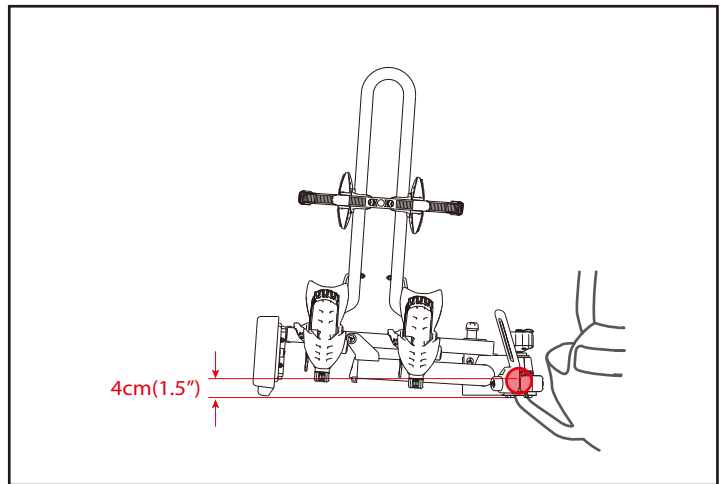

BUZZRACER 2

BUZZRACER 3

14.5 kg

3

MAX 3 x 20 kg
MAX 3 x 44 lbs

26" Tire diameter	29" Tire diameter
MAX 118cm(46.5")	MAX 123cm(48.5")

BUZZRACER 4

TECHNICAL INFORMATION