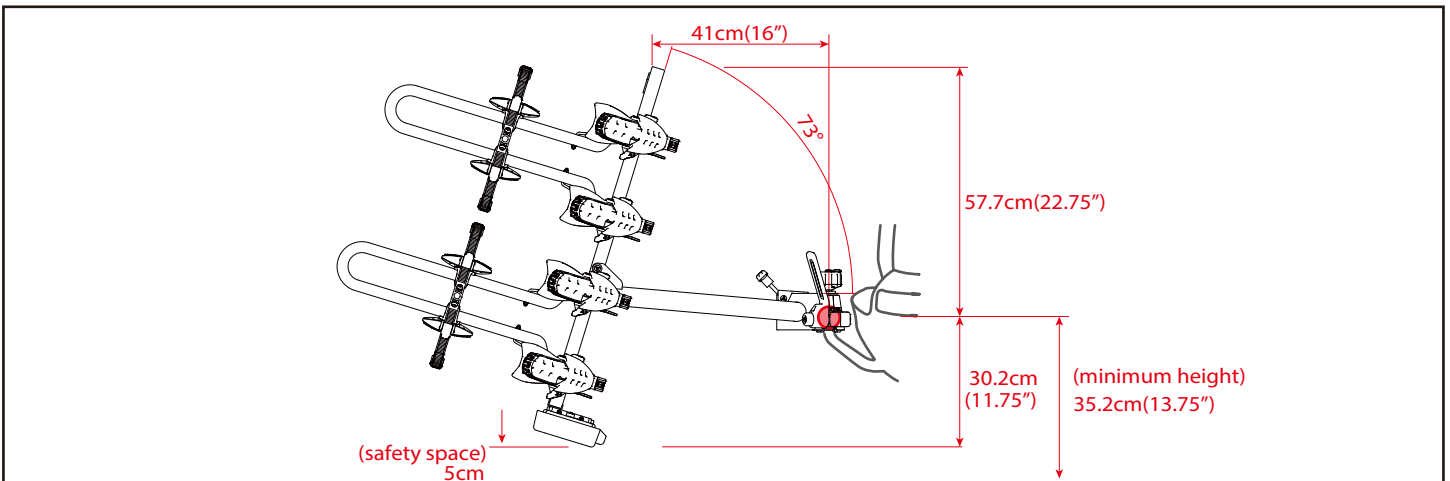

BUZZRACER 2

BUZZRACER 3

14.5 kg

3

MAX 3 x 20 kg
MAX 3 x 44 lbs

26" Tire diameter	29" Tire diameter
MAX 118cm(46.5")	MAX 123cm(48.5")

BUZZRACER 4

TECHNICAL INFORMATION