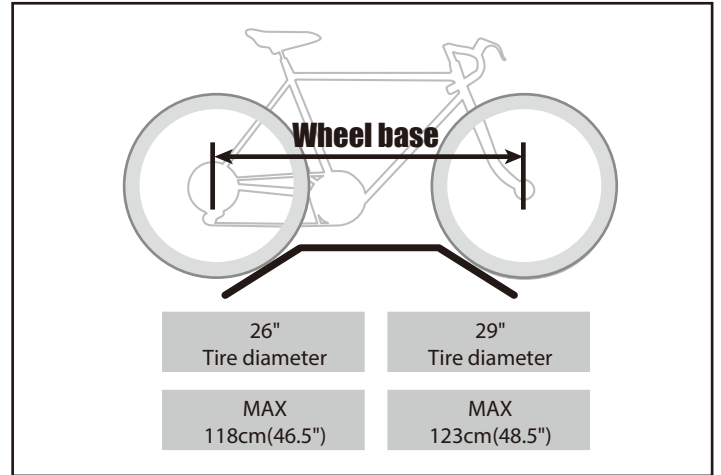

TECHNICAL INFORMATION

BUZZRACER H2