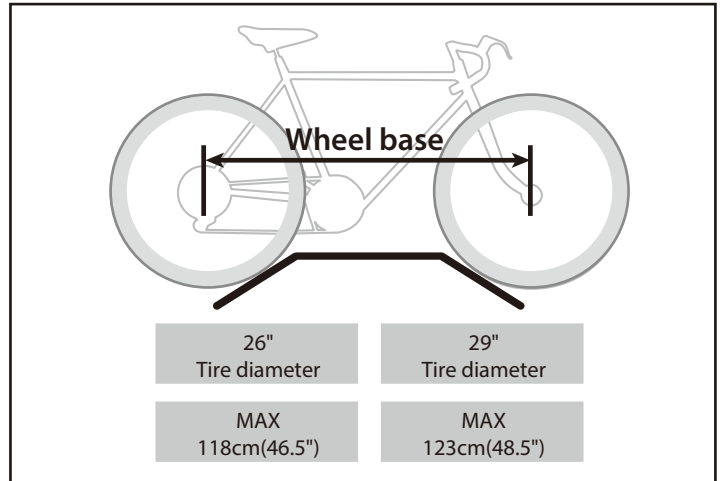

BUZZRACER 2

BUZZRACER 3

14.5 kg

3

MAX 3 x 20 kg
MAX 3 x 44 lbs

26" Tire diameter	29" Tire diameter
MAX 118cm(46.5")	MAX 123cm(48.5")

BUZZRACER 4

TECHNICAL INFORMATION