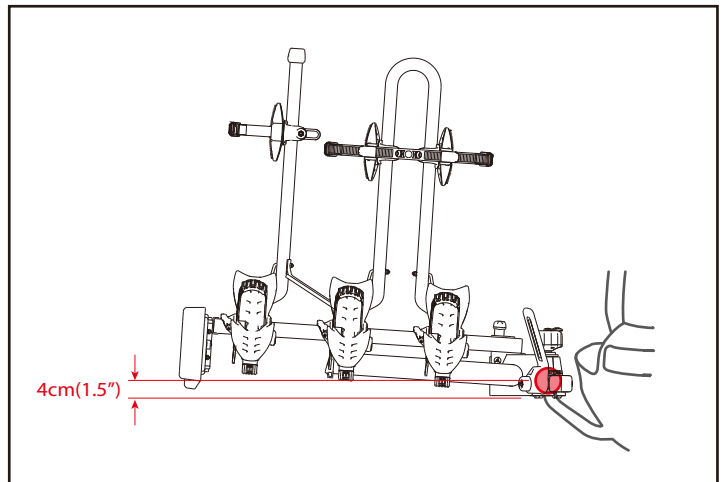

BUZZRACER 2

BUZZRACER 3

14.5 kg

3

MAX 3 x 20 kg
MAX 3 x 44 lbs

26" Tire diameter	29" Tire diameter
MAX 118cm(46.5")	MAX 123cm(48.5")

BUZZRACER 4

TECHNICAL INFORMATION