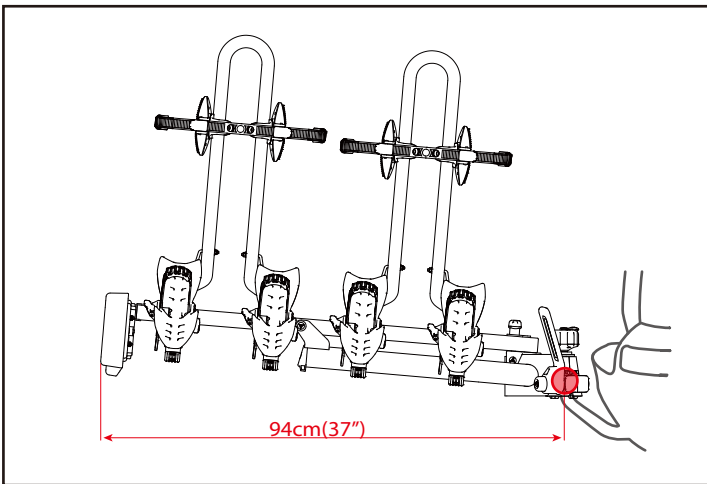

BUZZRACER 2

BUZZRACER 3

14.5 kg

3

MAX 3 x 20 kg
MAX 3 x 44 lbs

26" Tire diameter	29" Tire diameter
MAX 118cm(46.5")	MAX 123cm(48.5")

BUZZRACER 4

TECHNICAL INFORMATION