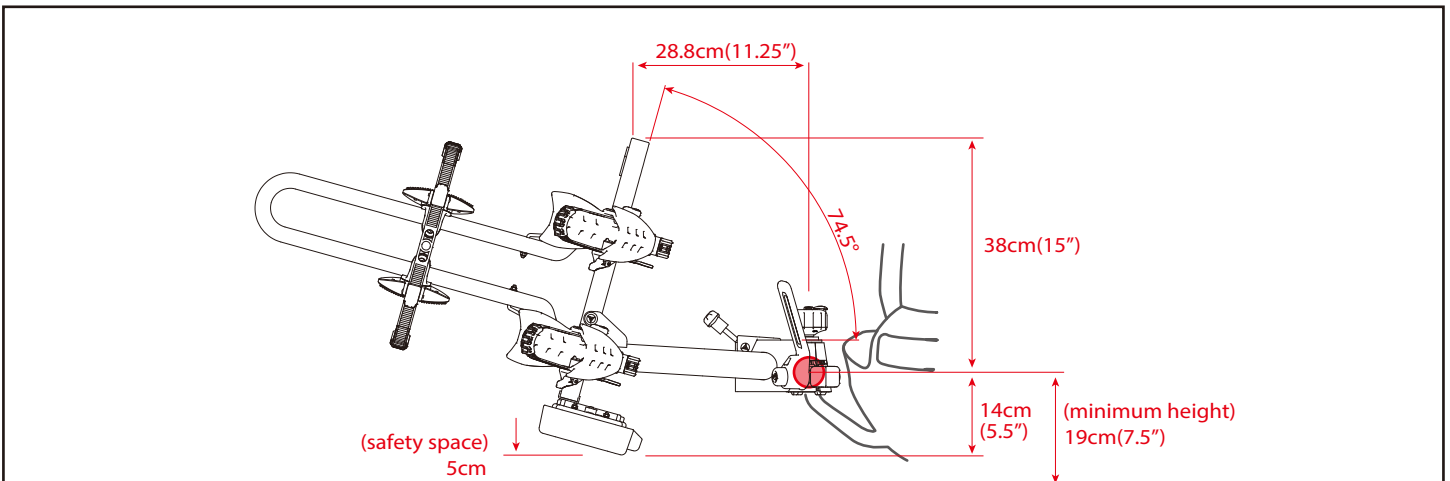

BUZZRACER 2

BUZZRACER 3

14.5 kg

3

MAX 3 x 20 kg
MAX 3 x 44 lbs

26" Tire diameter	29" Tire diameter
MAX 118cm(46.5")	MAX 123cm(48.5")

BUZZRACER 4

TECHNICAL INFORMATION