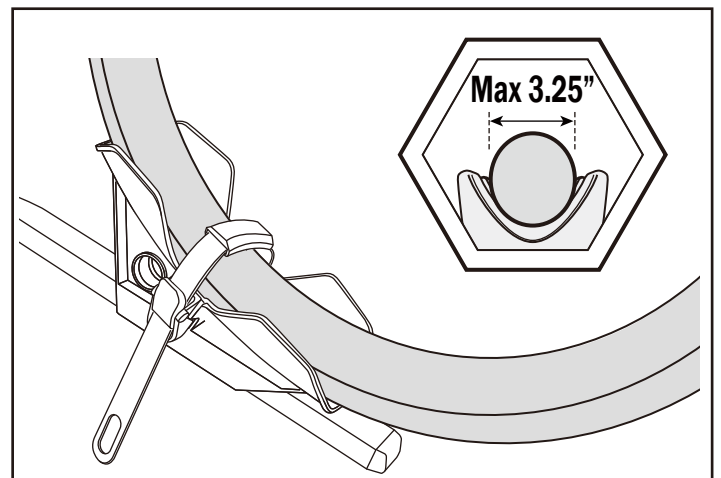

TECHNICAL INFORMATION

BUZZRACER H2