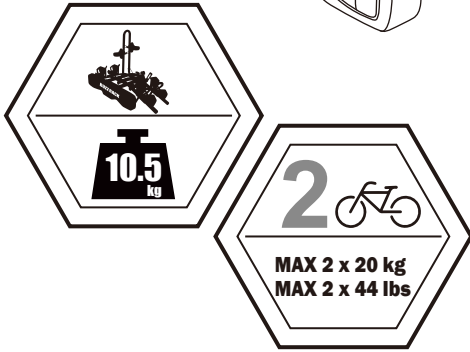

BUZZRACER 2

BUZZRACER 3

14.5 kg

3

MAX 3 x 20 kg
MAX 3 x 44 lbs

26" Tire diameter	29" Tire diameter
MAX 118cm(46.5")	MAX 123cm(48.5")

BUZZRACER 4

TECHNICAL INFORMATION