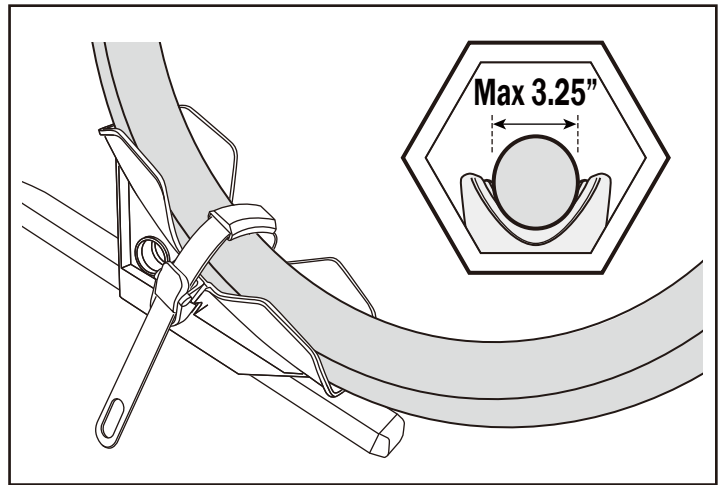

BUZZRACER 2

BUZZRACER 3

14.5 kg

3

MAX 3 x 20 kg
MAX 3 x 44 lbs

26" Tire diameter	29" Tire diameter
MAX 118cm(46.5")	MAX 123cm(48.5")

BUZZRACER 4

TECHNICAL INFORMATION