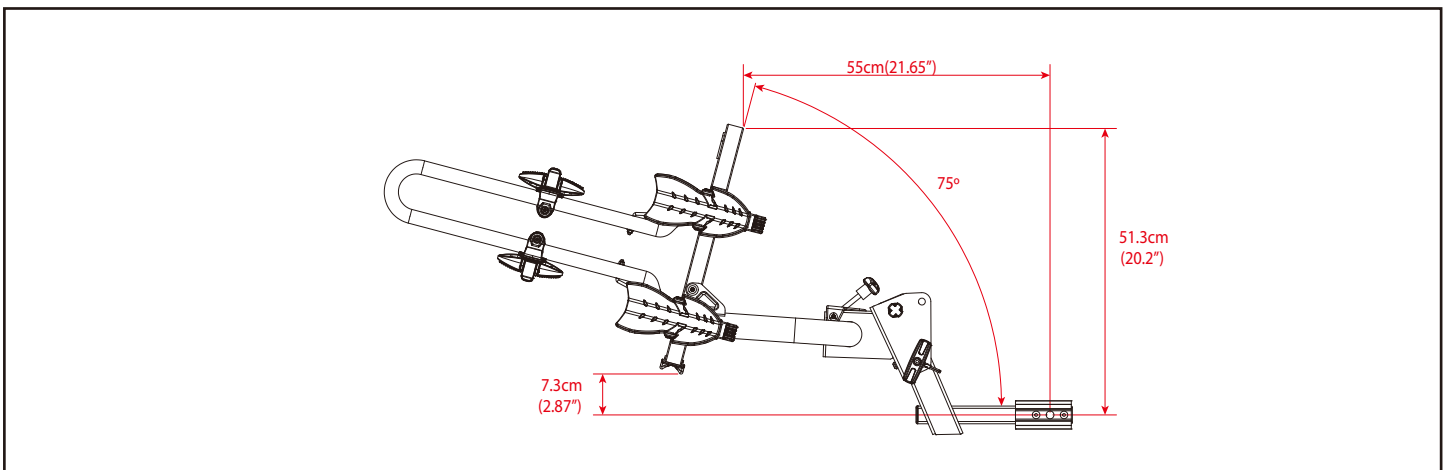

TECHNICAL INFORMATION

BUZZRACER H2