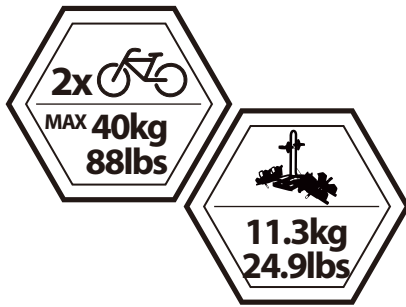

TECHNICAL INFORMATION

BUZZRACER H2