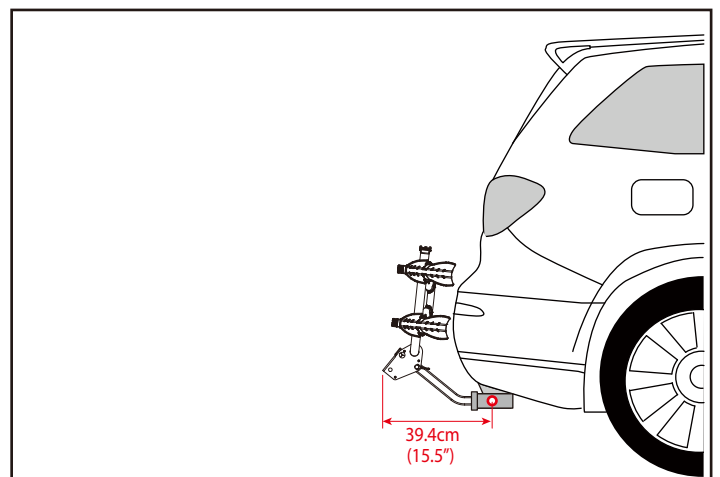

BUZZYBEE 2

26" Tire diameter	29" Tire diameter
MAX 118cm(46.5")	MAX 123cm(48.4")

BUZZYBEE 4

26" Tire diameter	29" Tire diameter
MAX 118cm(46.5")	MAX 123cm(48.4")

TECHNICAL INFORMATION

BUZZYBEE H2

TECHNICAL INFORMATION