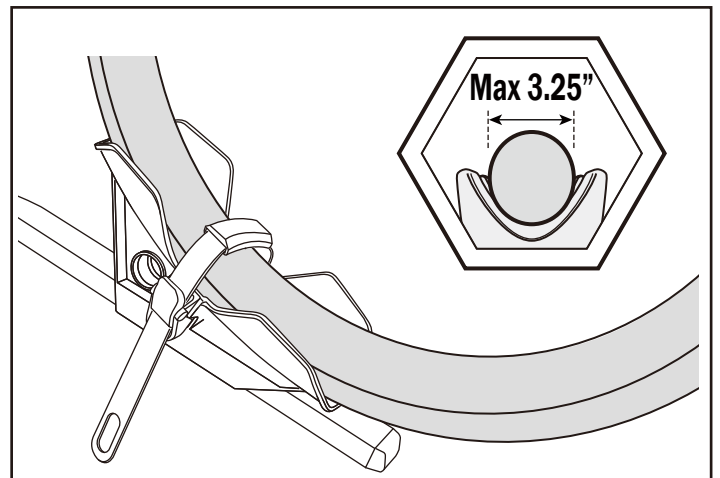

BUZZYBEE 2

26" Tire diameter	29" Tire diameter
MAX 118cm(46.5")	MAX 123cm(48.4")

BUZZYBEE 4

26" Tire diameter	29" Tire diameter
MAX 118cm(46.5")	MAX 123cm(48.4")

TECHNICAL INFORMATION

BUZZYBEE H2

TECHNICAL INFORMATION