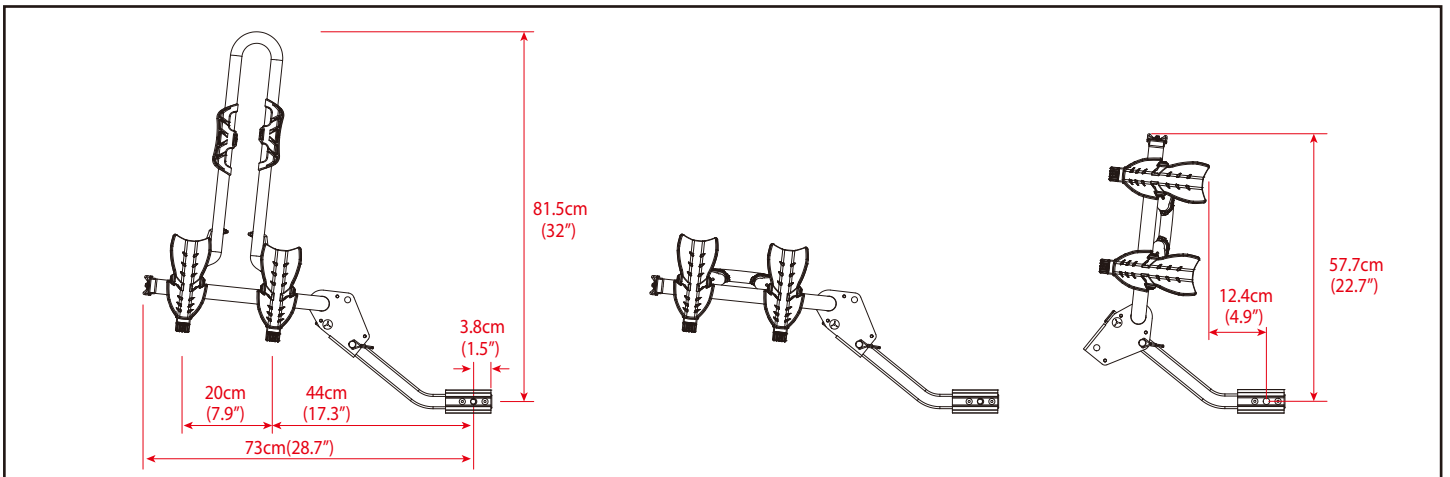

BUZZYBEE 2

26" Tire diameter	29" Tire diameter
MAX 118cm(46.5")	MAX 123cm(48.4")

BUZZYBEE 4

26" Tire diameter	29" Tire diameter
MAX 118cm(46.5")	MAX 123cm(48.4")

TECHNICAL INFORMATION

BUZZYBEE H2

TECHNICAL INFORMATION