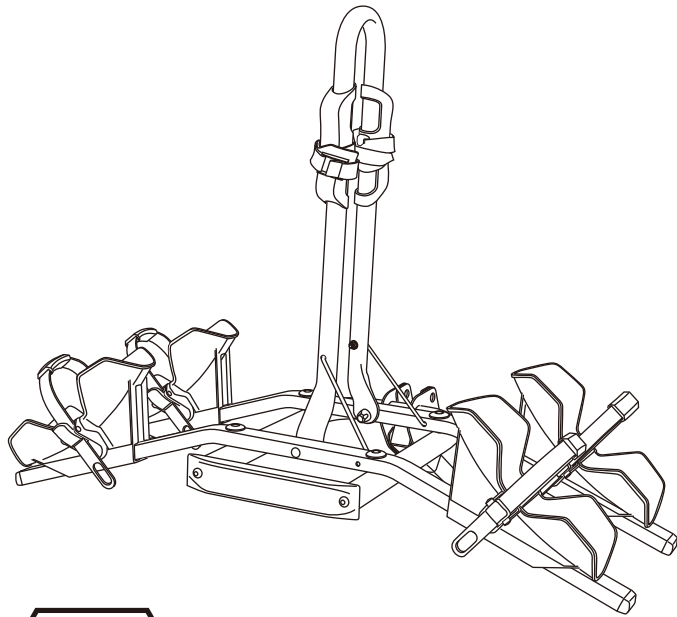

BUZZYBEE 2

26" Tire diameter	29" Tire diameter
MAX 118cm(46.5")	MAX 123cm(48.4")

BUZZYBEE 4

26" Tire diameter	29" Tire diameter
MAX 118cm(46.5")	MAX 123cm(48.4")

TECHNICAL INFORMATION

BUZZYBEE H2

TECHNICAL INFORMATION