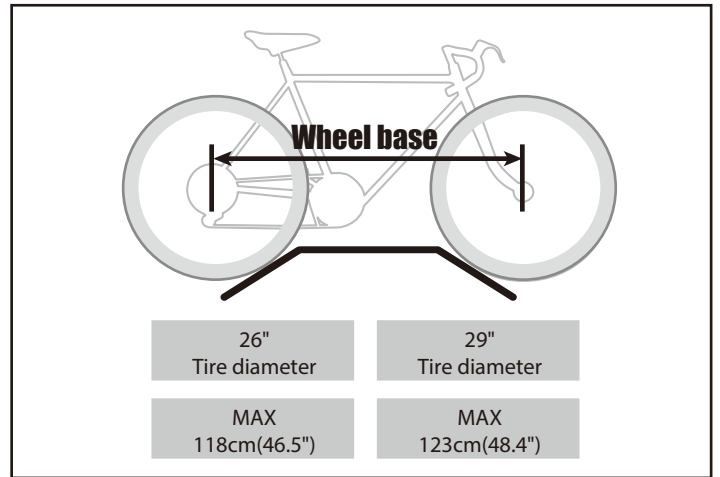

BUZZYBEE 2

26" Tire diameter	29" Tire diameter
MAX 118cm(46.5")	MAX 123cm(48.4")

BUZZYBEE 4

26" Tire diameter	29" Tire diameter
MAX 118cm(46.5")	MAX 123cm(48.4")

TECHNICAL INFORMATION

BUZZYBEE H2

TECHNICAL INFORMATION