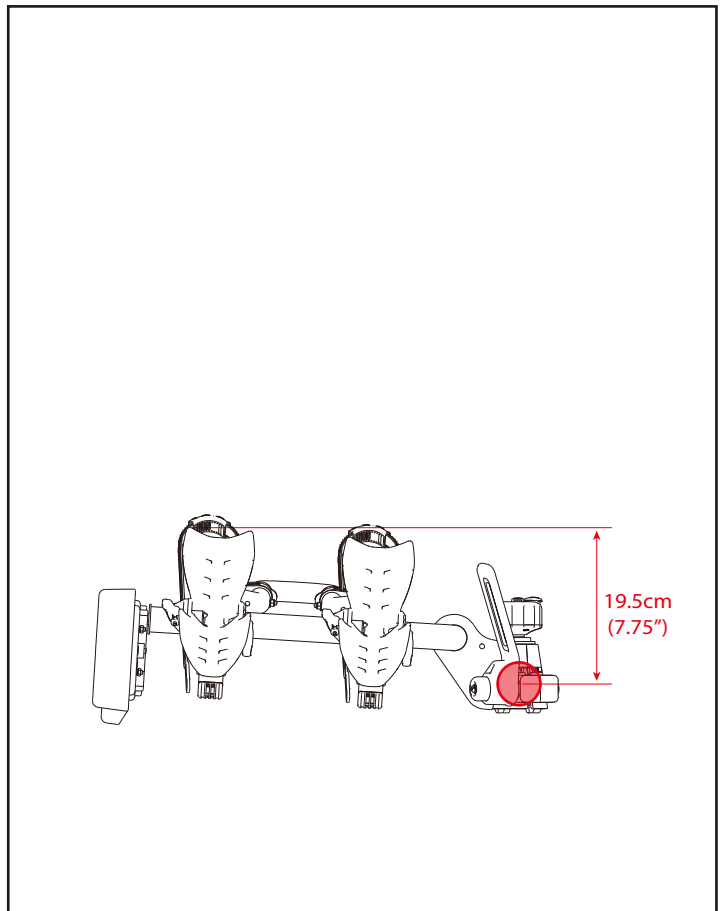

BUZZYBEE 2

26" Tire diameter	29" Tire diameter
MAX 118cm(46.5")	MAX 123cm(48.4")

BUZZYBEE 4

26" Tire diameter	29" Tire diameter
MAX 118cm(46.5")	MAX 123cm(48.4")

TECHNICAL INFORMATION

BUZZYBEE H2

TECHNICAL INFORMATION