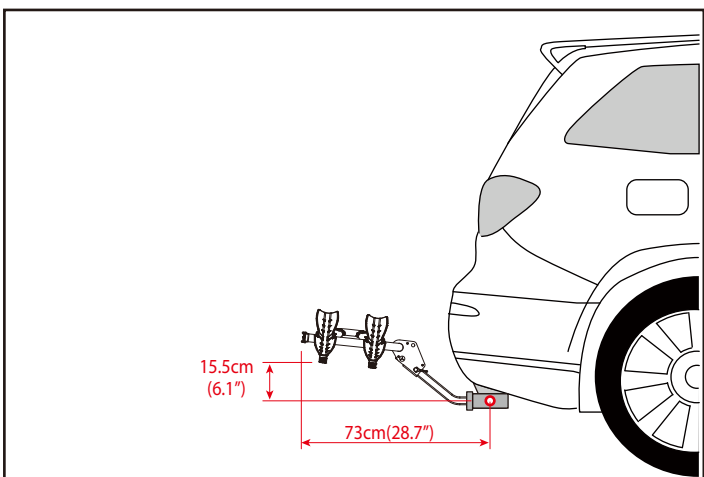

BUZZYBEE 2

26" Tire diameter	29" Tire diameter
MAX 118cm(46.5")	MAX 123cm(48.4")

BUZZYBEE 4

26" Tire diameter	29" Tire diameter
MAX 118cm(46.5")	MAX 123cm(48.4")

TECHNICAL INFORMATION

BUZZYBEE H2

TECHNICAL INFORMATION