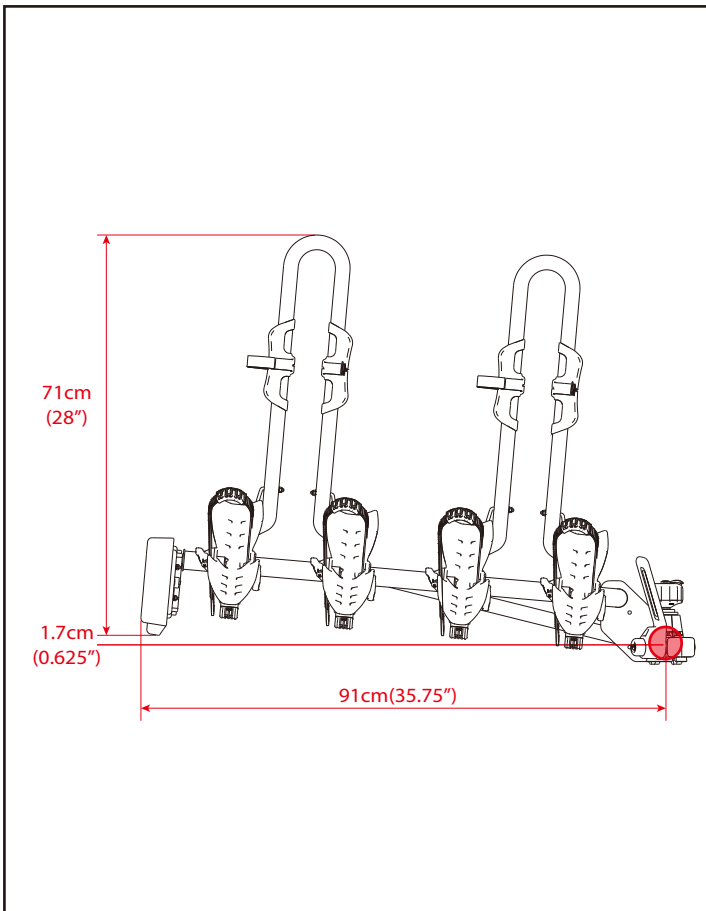

BUZZYBEE 2

26" Tire diameter	29" Tire diameter
MAX 118cm(46.5")	MAX 123cm(48.4")

BUZZYBEE 4

26" Tire diameter	29" Tire diameter
MAX 118cm(46.5")	MAX 123cm(48.4")

TECHNICAL INFORMATION

BUZZYBEE H2

TECHNICAL INFORMATION