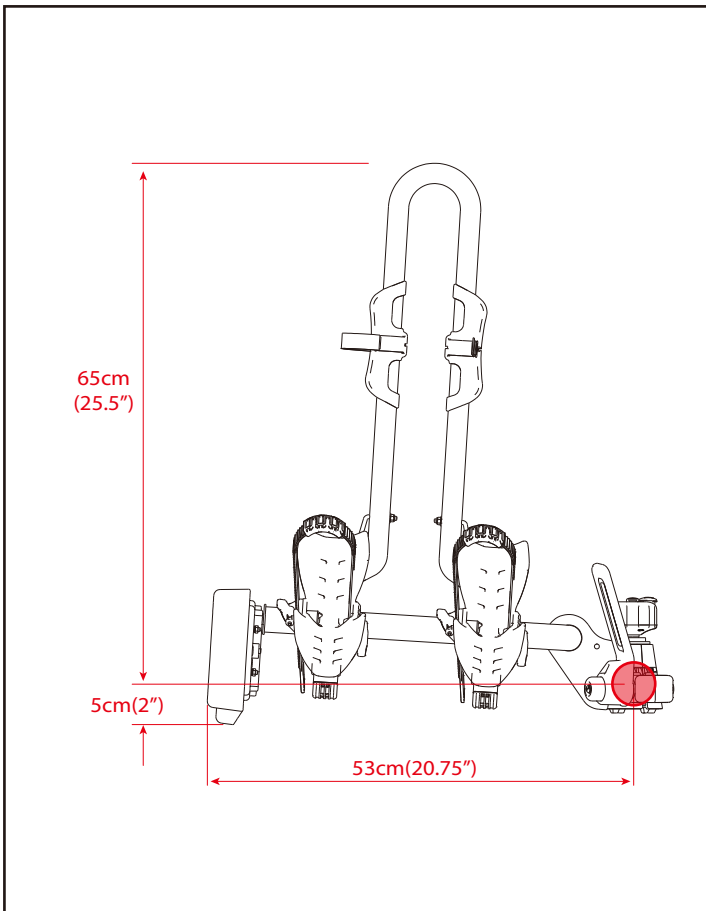

BUZZYBEE 2

26" Tire diameter	29" Tire diameter
MAX 118cm(46.5")	MAX 123cm(48.4")

BUZZYBEE 4

26" Tire diameter	29" Tire diameter
MAX 118cm(46.5")	MAX 123cm(48.4")

TECHNICAL INFORMATION

BUZZYBEE H2

TECHNICAL INFORMATION