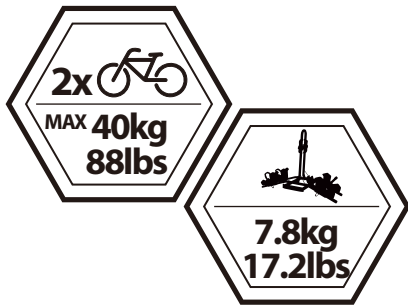

BUZZYBEE 2

26" Tire diameter	29" Tire diameter
MAX 118cm(46.5")	MAX 123cm(48.4")

BUZZYBEE 4

26" Tire diameter	29" Tire diameter
MAX 118cm(46.5")	MAX 123cm(48.4")

TECHNICAL INFORMATION

BUZZYBEE H2

TECHNICAL INFORMATION