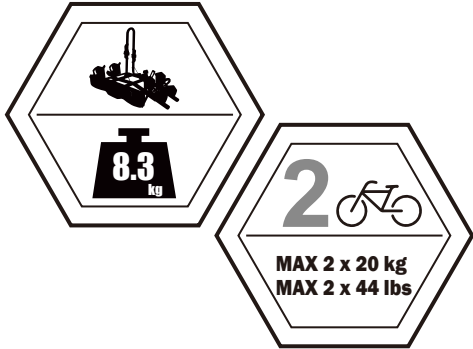

BUZZYBEE 2

26" Tire diameter	29" Tire diameter
MAX 118cm(46.5")	MAX 123cm(48.4")

BUZZYBEE 4

26" Tire diameter	29" Tire diameter
MAX 118cm(46.5")	MAX 123cm(48.4")

TECHNICAL INFORMATION

BUZZYBEE H2

TECHNICAL INFORMATION