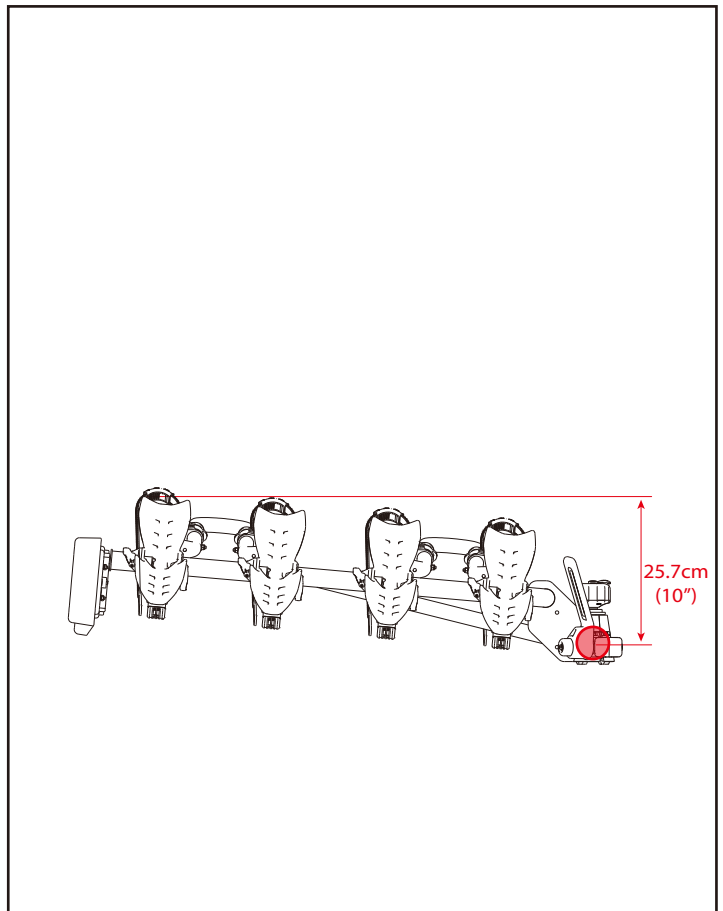

BUZZYBEE 2

26" Tire diameter	29" Tire diameter
MAX 118cm(46.5")	MAX 123cm(48.4")

BUZZYBEE 4

26" Tire diameter	29" Tire diameter
MAX 118cm(46.5")	MAX 123cm(48.4")

TECHNICAL INFORMATION

BUZZYBEE H2

TECHNICAL INFORMATION