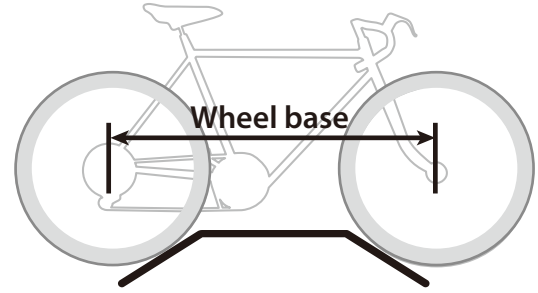

BUZZYBEE 2

26" Tire diameter	29" Tire diameter
MAX 118cm(46.5")	MAX 123cm(48.4")

BUZZYBEE 4

26" Tire diameter	29" Tire diameter
MAX 118cm(46.5")	MAX 123cm(48.4")

TECHNICAL INFORMATION

BUZZYBEE H2

TECHNICAL INFORMATION