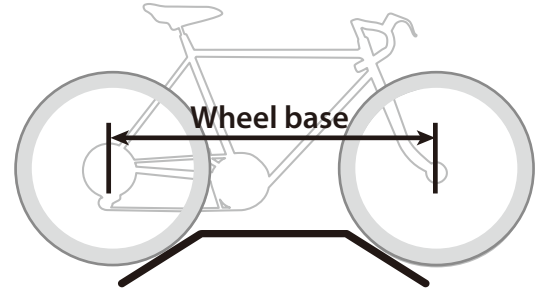

BUZZYBEE 2

26" Tire diameter	29" Tire diameter
MAX 118cm(46.5")	MAX 123cm(48.4")

BUZZYBEE 4

26" Tire diameter	29" Tire diameter
MAX 118cm(46.5")	MAX 123cm(48.4")

TECHNICAL INFORMATION

BUZZYBEE H2

TECHNICAL INFORMATION