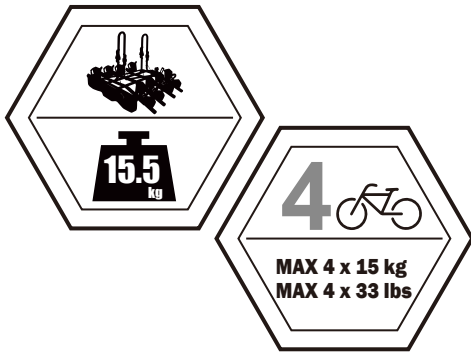

BUZZYBEE 2

26" Tire diameter	29" Tire diameter
MAX 118cm(46.5")	MAX 123cm(48.4")

BUZZYBEE 4

26" Tire diameter	29" Tire diameter
MAX 118cm(46.5")	MAX 123cm(48.4")

TECHNICAL INFORMATION

BUZZYBEE H2

TECHNICAL INFORMATION