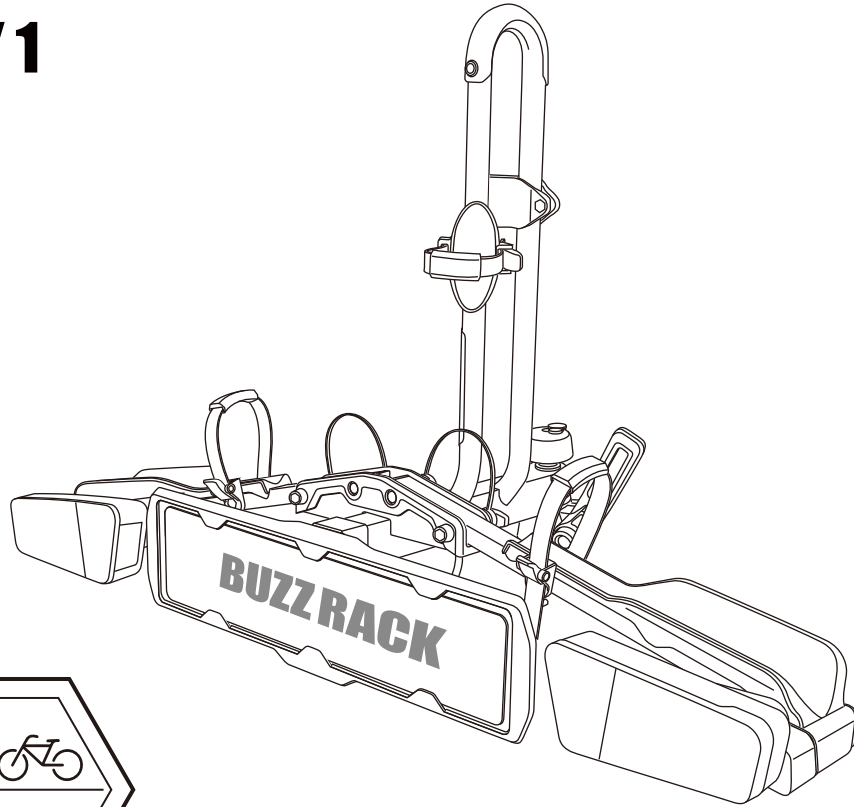

EAZZY 1

EAZZY 2

EAZZY 3

16.6
kg

3 

MAX 3 x 20 kg
MAX 3 x 44 lbs

Wheel base

26" Tire diameter	29" Tire diameter
MAX 120.6cm(47.5")	MAX 122.6cm(48.3")