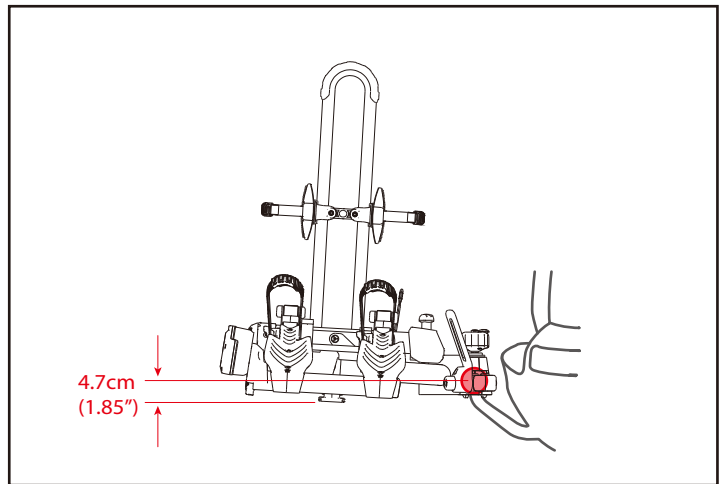

EAZZY 1

EAZZY 2

EAZZY 3

16.6
kg

3 

MAX 3 x 20 kg
MAX 3 x 44 lbs

Wheel base

26" Tire diameter	29" Tire diameter
MAX 120.6cm(47.5")	MAX 122.6cm(48.3")