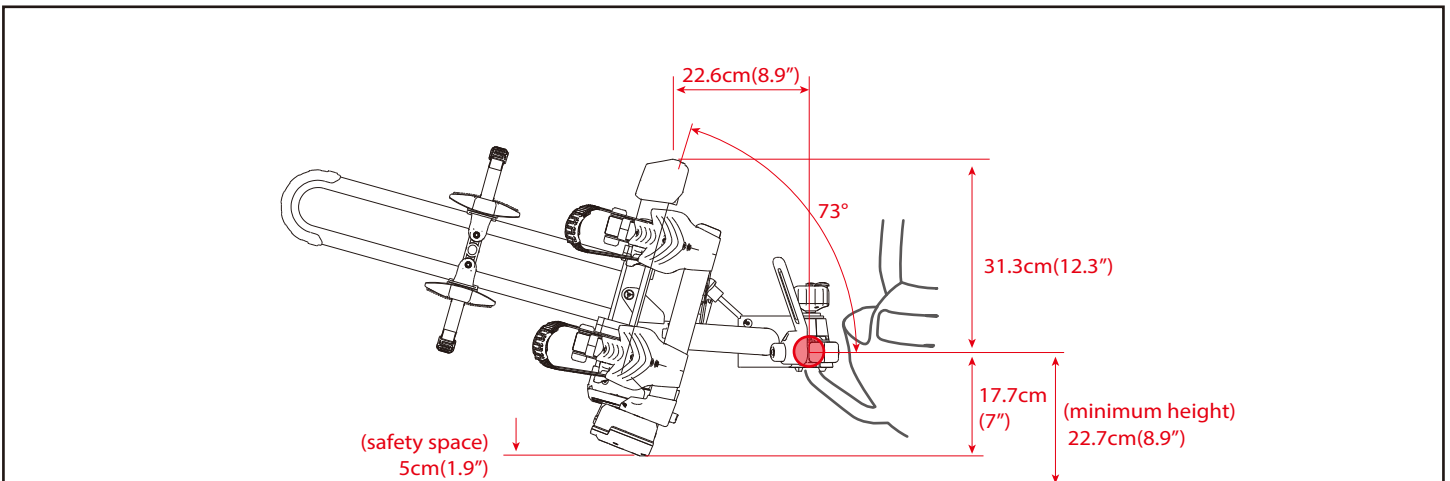

EAZZY 1

EAZZY 2

EAZZY 3

16.6
kg

3 

MAX 3 x 20 kg
MAX 3 x 44 lbs

Wheel base

26" Tire diameter	29" Tire diameter
MAX 120.6cm(47.5")	MAX 122.6cm(48.3")