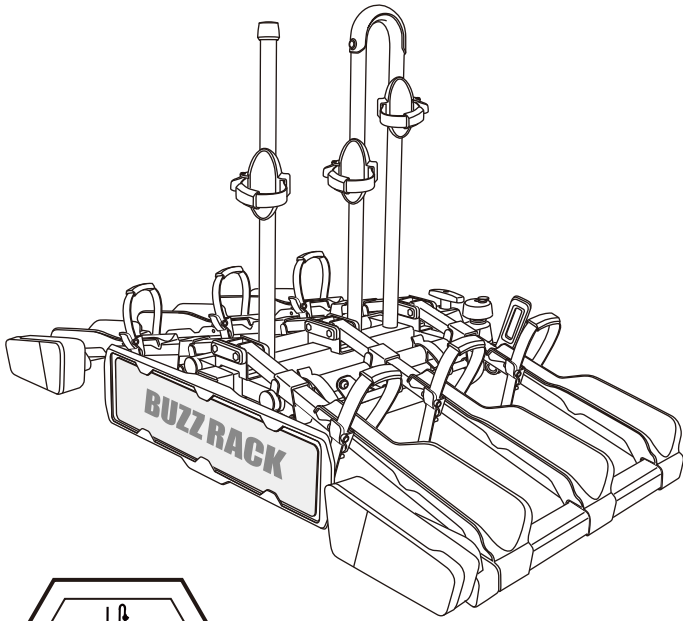

EAZZY 1

EAZZY 2

EAZZY 3

16.6
kg

3 

MAX 3 x 20 kg
MAX 3 x 44 lbs

Wheel base

26" Tire diameter	29" Tire diameter
MAX 120.6cm(47.5")	MAX 122.6cm(48.3")