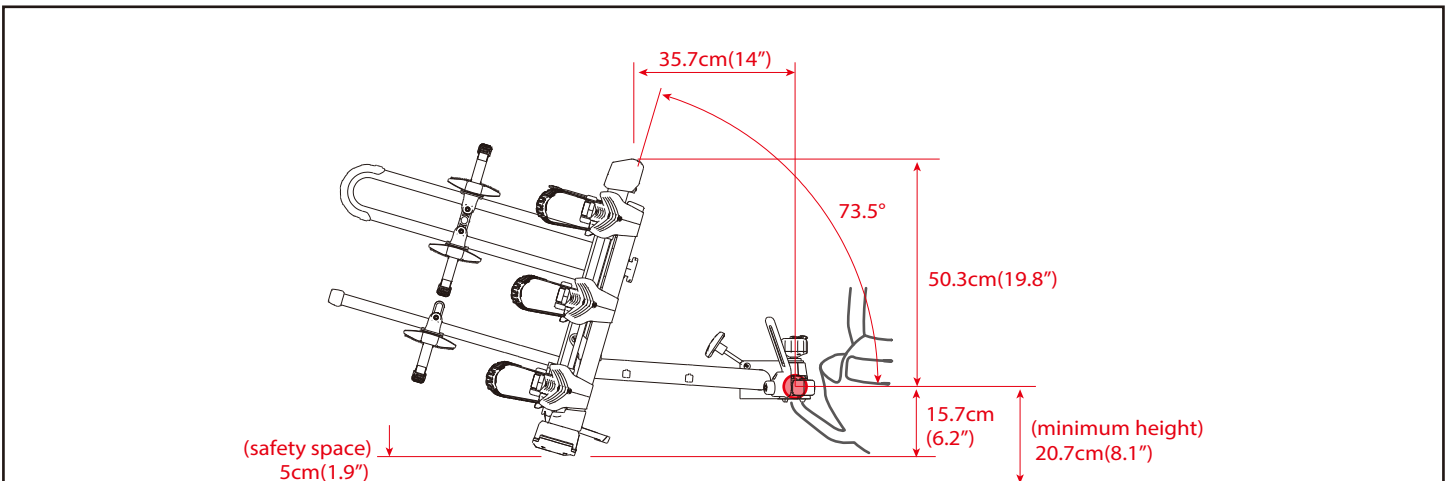

EAZZY 1

EAZZY 2

EAZZY 3

16.6
kg

3 

MAX 3 x 20 kg
MAX 3 x 44 lbs

Wheel base

26" Tire diameter	29" Tire diameter
MAX 120.6cm(47.5")	MAX 122.6cm(48.3")