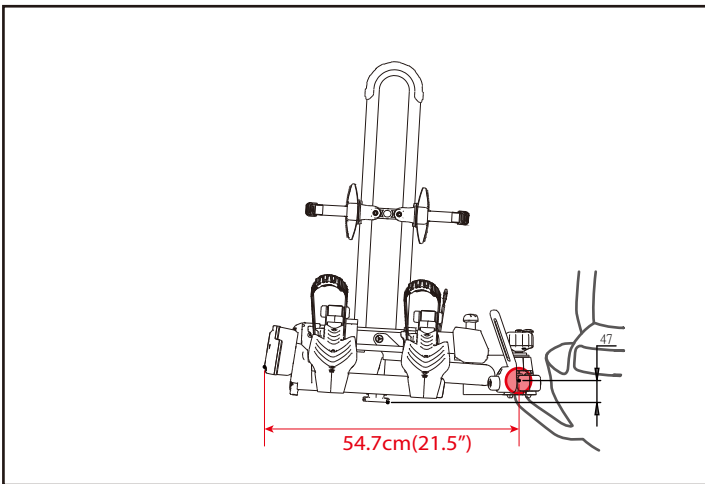

EAZZY 1

EAZZY 2

EAZZY 3

16.6
kg

3 

MAX 3 x 20 kg
MAX 3 x 44 lbs

Wheel base

26" Tire diameter	29" Tire diameter
MAX 120.6cm(47.5")	MAX 122.6cm(48.3")