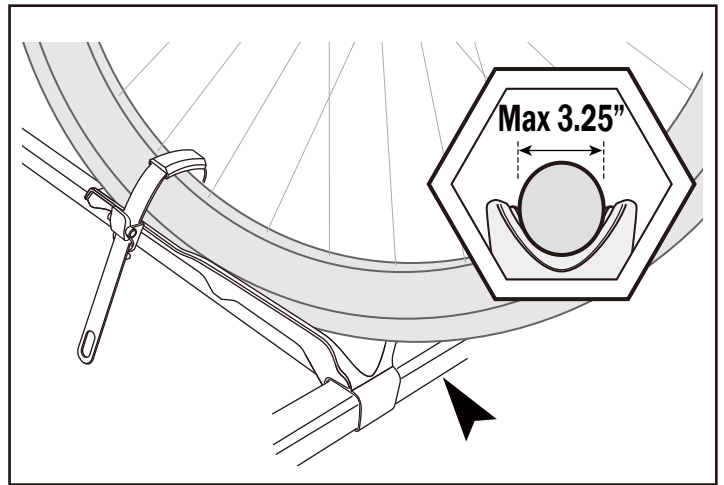

EAZZY 1

EAZZY 2

EAZZY 3

16.6
kg

3 

MAX 3 x 20 kg
MAX 3 x 44 lbs

Wheel base

26" Tire diameter	29" Tire diameter
MAX 120.6cm(47.5")	MAX 122.6cm(48.3")