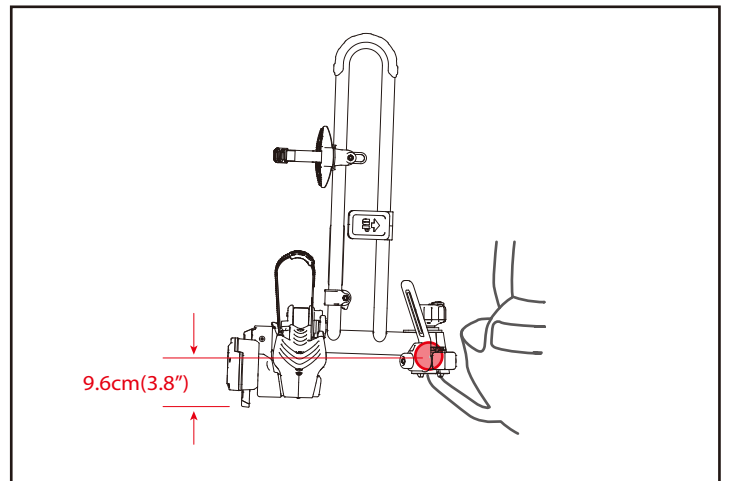

EAZZY 1

EAZZY 2

EAZZY 3

16.6
kg

3 

MAX 3 x 20 kg
MAX 3 x 44 lbs

Wheel base

26" Tire diameter	29" Tire diameter
MAX 120.6cm(47.5")	MAX 122.6cm(48.3")