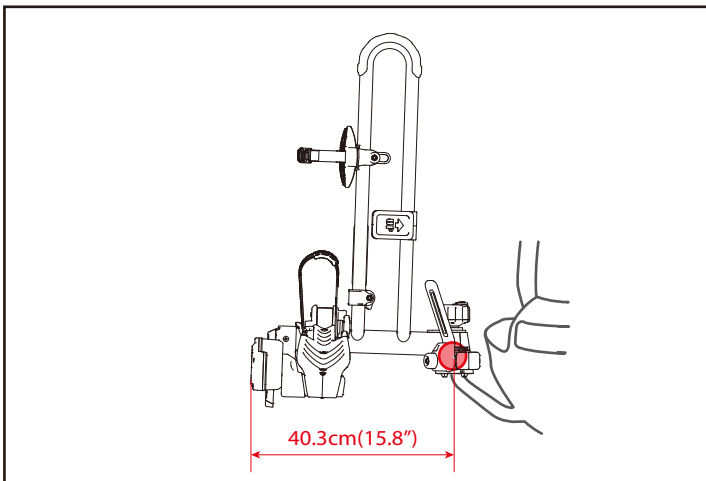

EAZZY 1

EAZZY 2

EAZZY 3

16.6
kg

3 

MAX 3 x 20 kg
MAX 3 x 44 lbs

Wheel base

26" Tire diameter	29" Tire diameter
MAX 120.6cm(47.5")	MAX 122.6cm(48.3")