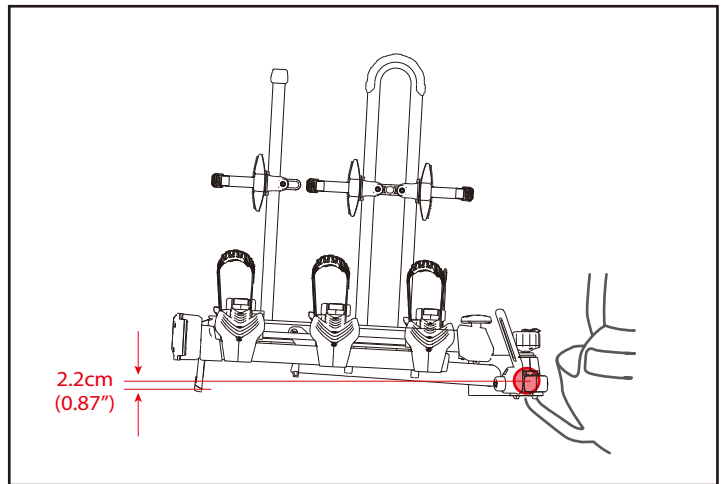

EAZZY 1

EAZZY 2

EAZZY 3

16.6
kg

3 

MAX 3 x 20 kg
MAX 3 x 44 lbs

Wheel base

26" Tire diameter	29" Tire diameter
MAX 120.6cm(47.5")	MAX 122.6cm(48.3")