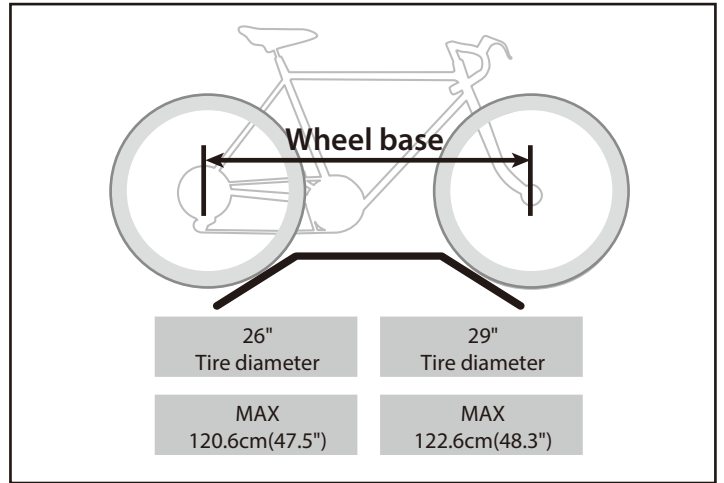

EAZZY 1

EAZZY 2

EAZZY 3

16.6
kg

3 

MAX 3 x 20 kg
MAX 3 x 44 lbs

Wheel base

26" Tire diameter	29" Tire diameter
MAX 120.6cm(47.5")	MAX 122.6cm(48.3")