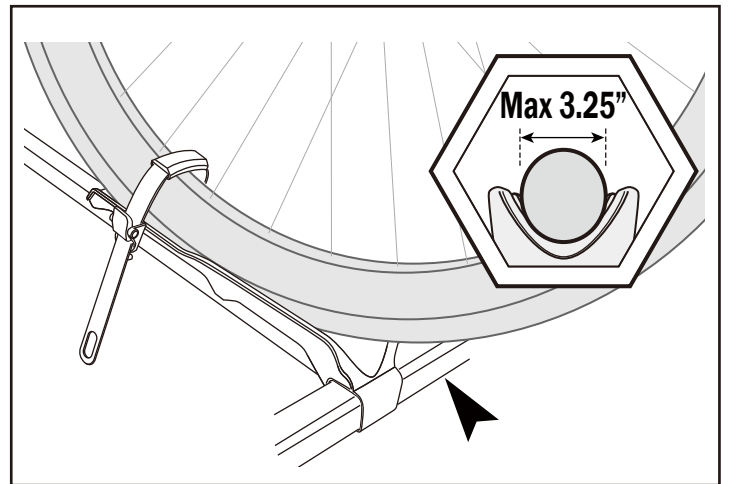

EAZZY 1

EAZZY 2

EAZZY 3

16.6
kg

3 

MAX 3 x 20 kg
MAX 3 x 44 lbs

Wheel base

26" Tire diameter	29" Tire diameter
MAX 120.6cm(47.5")	MAX 122.6cm(48.3")