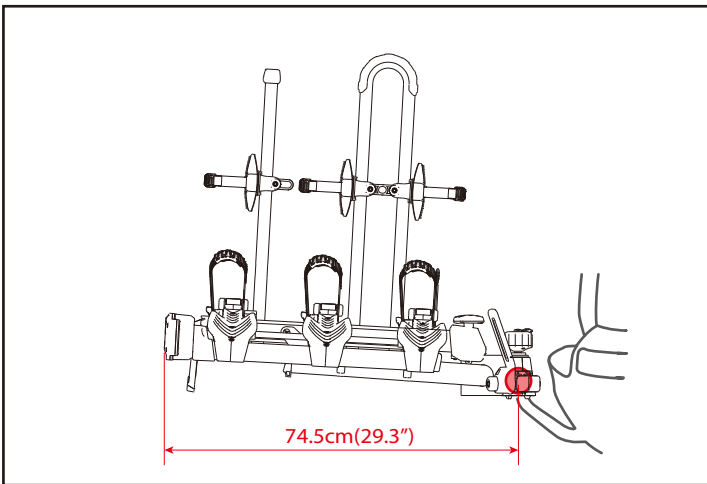

EAZZY 1

EAZZY 2

EAZZY 3

16.6
kg

3 

MAX 3 x 20 kg
MAX 3 x 44 lbs

Wheel base

26" Tire diameter	29" Tire diameter
MAX 120.6cm(47.5")	MAX 122.6cm(48.3")