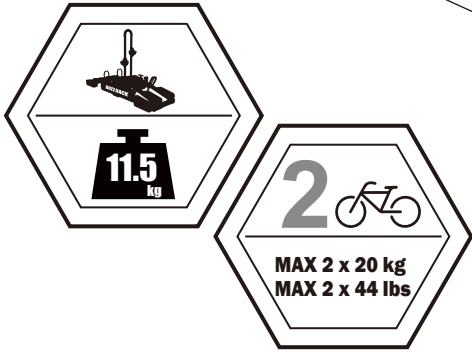

EAZZY 1

EAZZY 2

EAZZY 3

16.6
kg

3 

MAX 3 x 20 kg
MAX 3 x 44 lbs

Wheel base

26" Tire diameter	29" Tire diameter
MAX 120.6cm(47.5")	MAX 122.6cm(48.3")