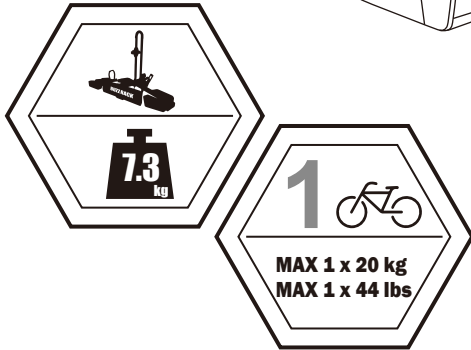

EAZZY 1

EAZZY 2

EAZZY 3

16.6
kg

3 

MAX 3 x 20 kg
MAX 3 x 44 lbs

Wheel base

26" Tire diameter	29" Tire diameter
MAX 120.6cm(47.5")	MAX 122.6cm(48.3")