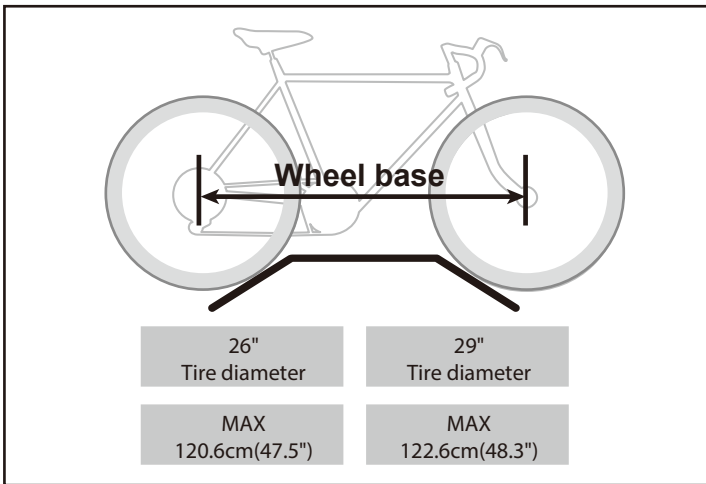

EAZZY 1

EAZZY 2

EAZZY 3

16.6
kg

3 

MAX 3 x 20 kg
MAX 3 x 44 lbs

Wheel base

26" Tire diameter	29" Tire diameter
MAX 120.6cm(47.5")	MAX 122.6cm(48.3")