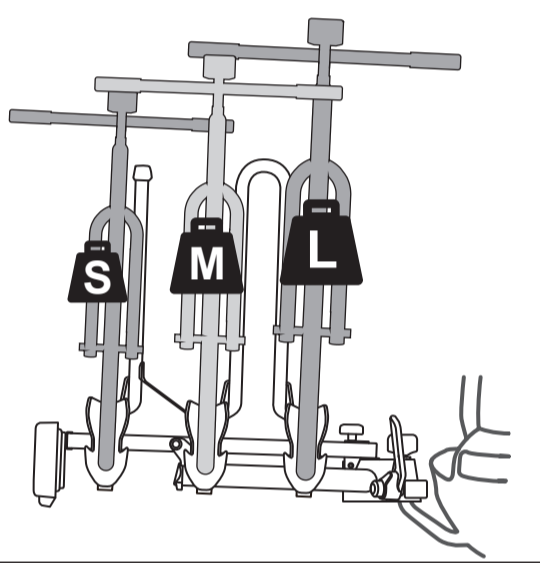

BUZZ RACK

BUZZRACER 3

Max	Weight	Capacity	ISO	Height	Wheels
50 kg	14.5 kg	35.5 kg	>65mm	14.5"	3
60 kg		45.5 kg	ISO 50mm		
70 kg		55.5 kg			
>80 kg		MAX 60 kg			

MAX 3x20kg
MAX 3x44lbs

Made in Taiwan

MAX 60KG

3 x 20kg = MAX 60 kg

Max 3.25"

26"	29"
Tire diameter	Tire diameter
MAX 118cm(46.5")	MAX 123cm(48.5")

ACCESSORIES (NOT INCLUDED)

STEP 2.

1

x1 x2 x1

2

3

x1

STEP 1.

x6 M6x65mm

x6

x6 Ø6.5xØ13

x6 M6x1.0

STEP 3.

x1

x1

x1

STEP 5.

x2 M6x25mm

x2 M6

x2 Ø6.5xØ13

STEP 7.