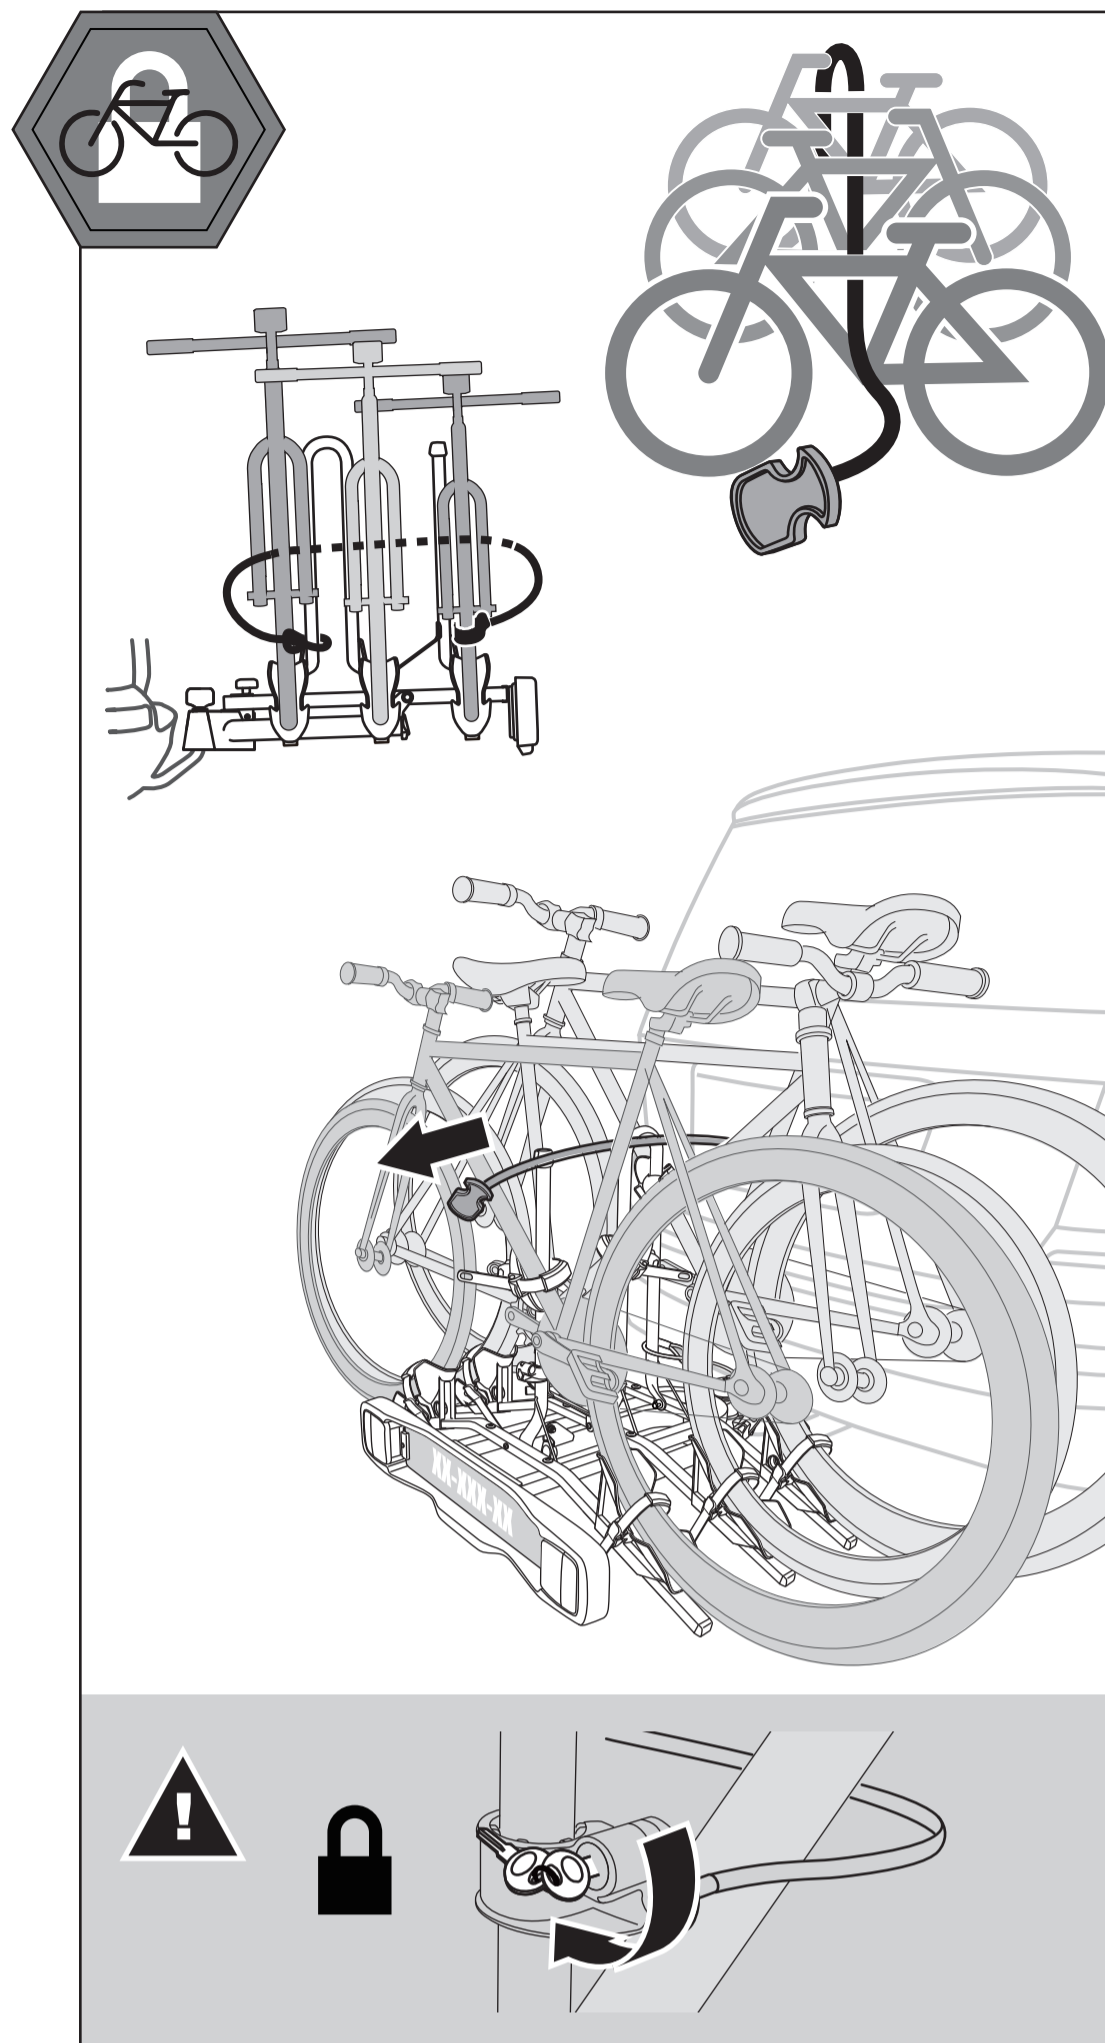

MAX 37.5Kg (82.5Lbs)

4 3/4" (12cm)

5

5Nm

6

MAX 37.5Kg (82.5Lbs)

4 3/4" (12cm)

CHECK!

7

7

maintenance

STEP 8.

STEP 9.

STEP 10.

STEP 11.

STEP 12.