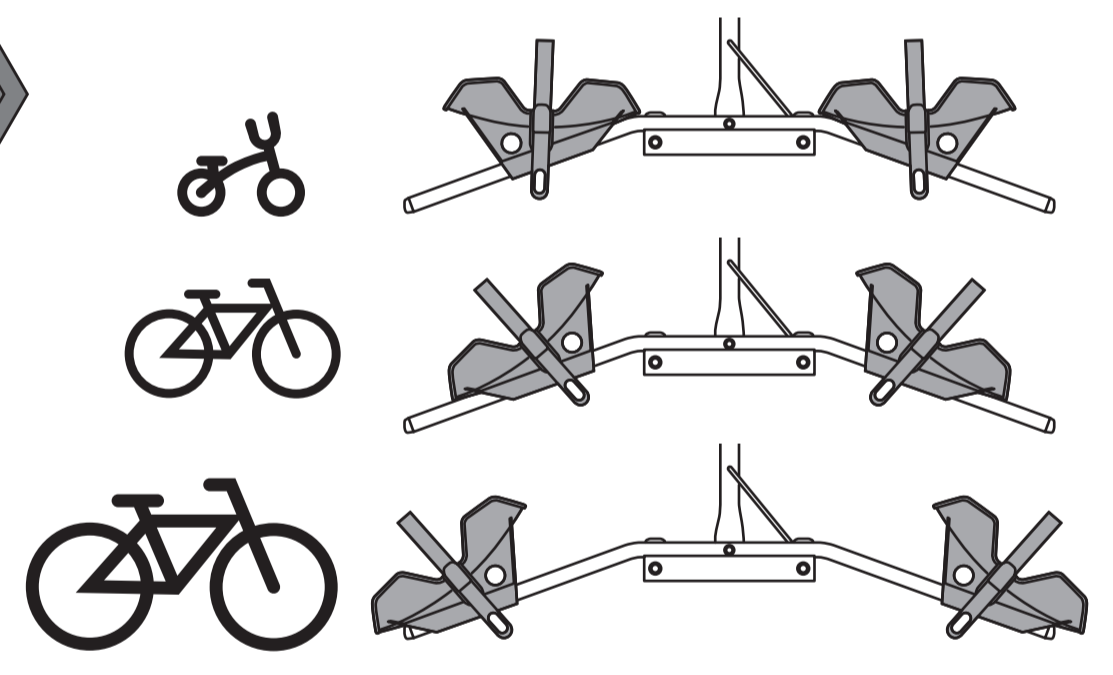

BUZZ RACK

BUZZRACER 3

Max	Weight	Capacity	ISO	Height	Wheels
50 kg	14.5 kg	35.5 kg	>65mm	14.5"	3
60 kg		45.5 kg	ISO 50mm		
70 kg		55.5 kg			
>80 kg		MAX 60 kg			

MAX 3x20kg
MAX 3x44lbs

Made in Taiwan

MAX 60KG

3 x 20kg = MAX 60 kg

Max 3.25"

26"	29"
Tire diameter	Tire diameter
MAX 118cm(46.5")	MAX 123cm(48.5")

ACCESSORIES (NOT INCLUDED)

STEP 2.

1

x1 x2 x1

2

MAX 37.5Kg (82.5Lbs)

4 3/4" (12cm)

5

5Nm

6

MAX 37.5Kg (82.5Lbs)

4 3/4" (12cm)

CHECK!