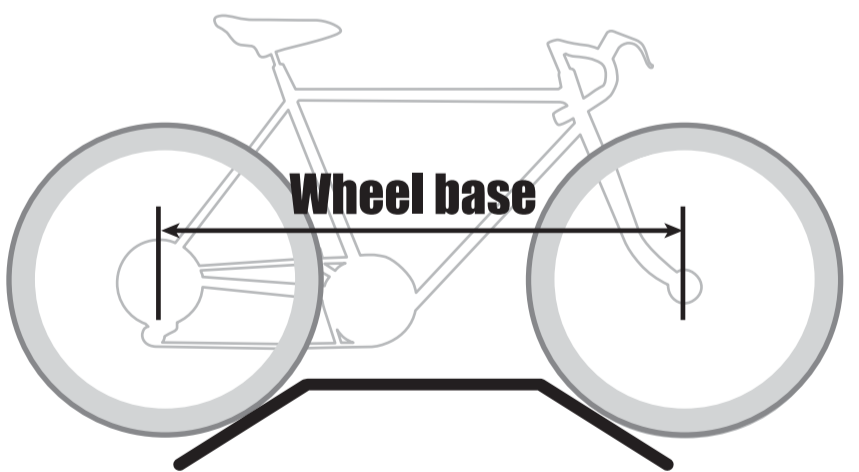

BUZZ RACK

BUZZRACER 3

Max	Weight	Capacity	ISO	Height	Wheels
50 kg	14.5 kg	35.5 kg	>65mm	14.5"	3
60 kg		45.5 kg	ISO 50mm		
70 kg		55.5 kg			
>80 kg		MAX 60 kg			

MAX 3x20kg
MAX 3x44lbs

Made in Taiwan

MAX 60KG

3 x 20kg = MAX 60 kg

Max 3.25"

26"	29"
Tire diameter	Tire diameter
MAX 118cm(46.5")	MAX 123cm(48.5")

ACCESSORIES (NOT INCLUDED)

STEP 2.

1

x1 x2 x1

2