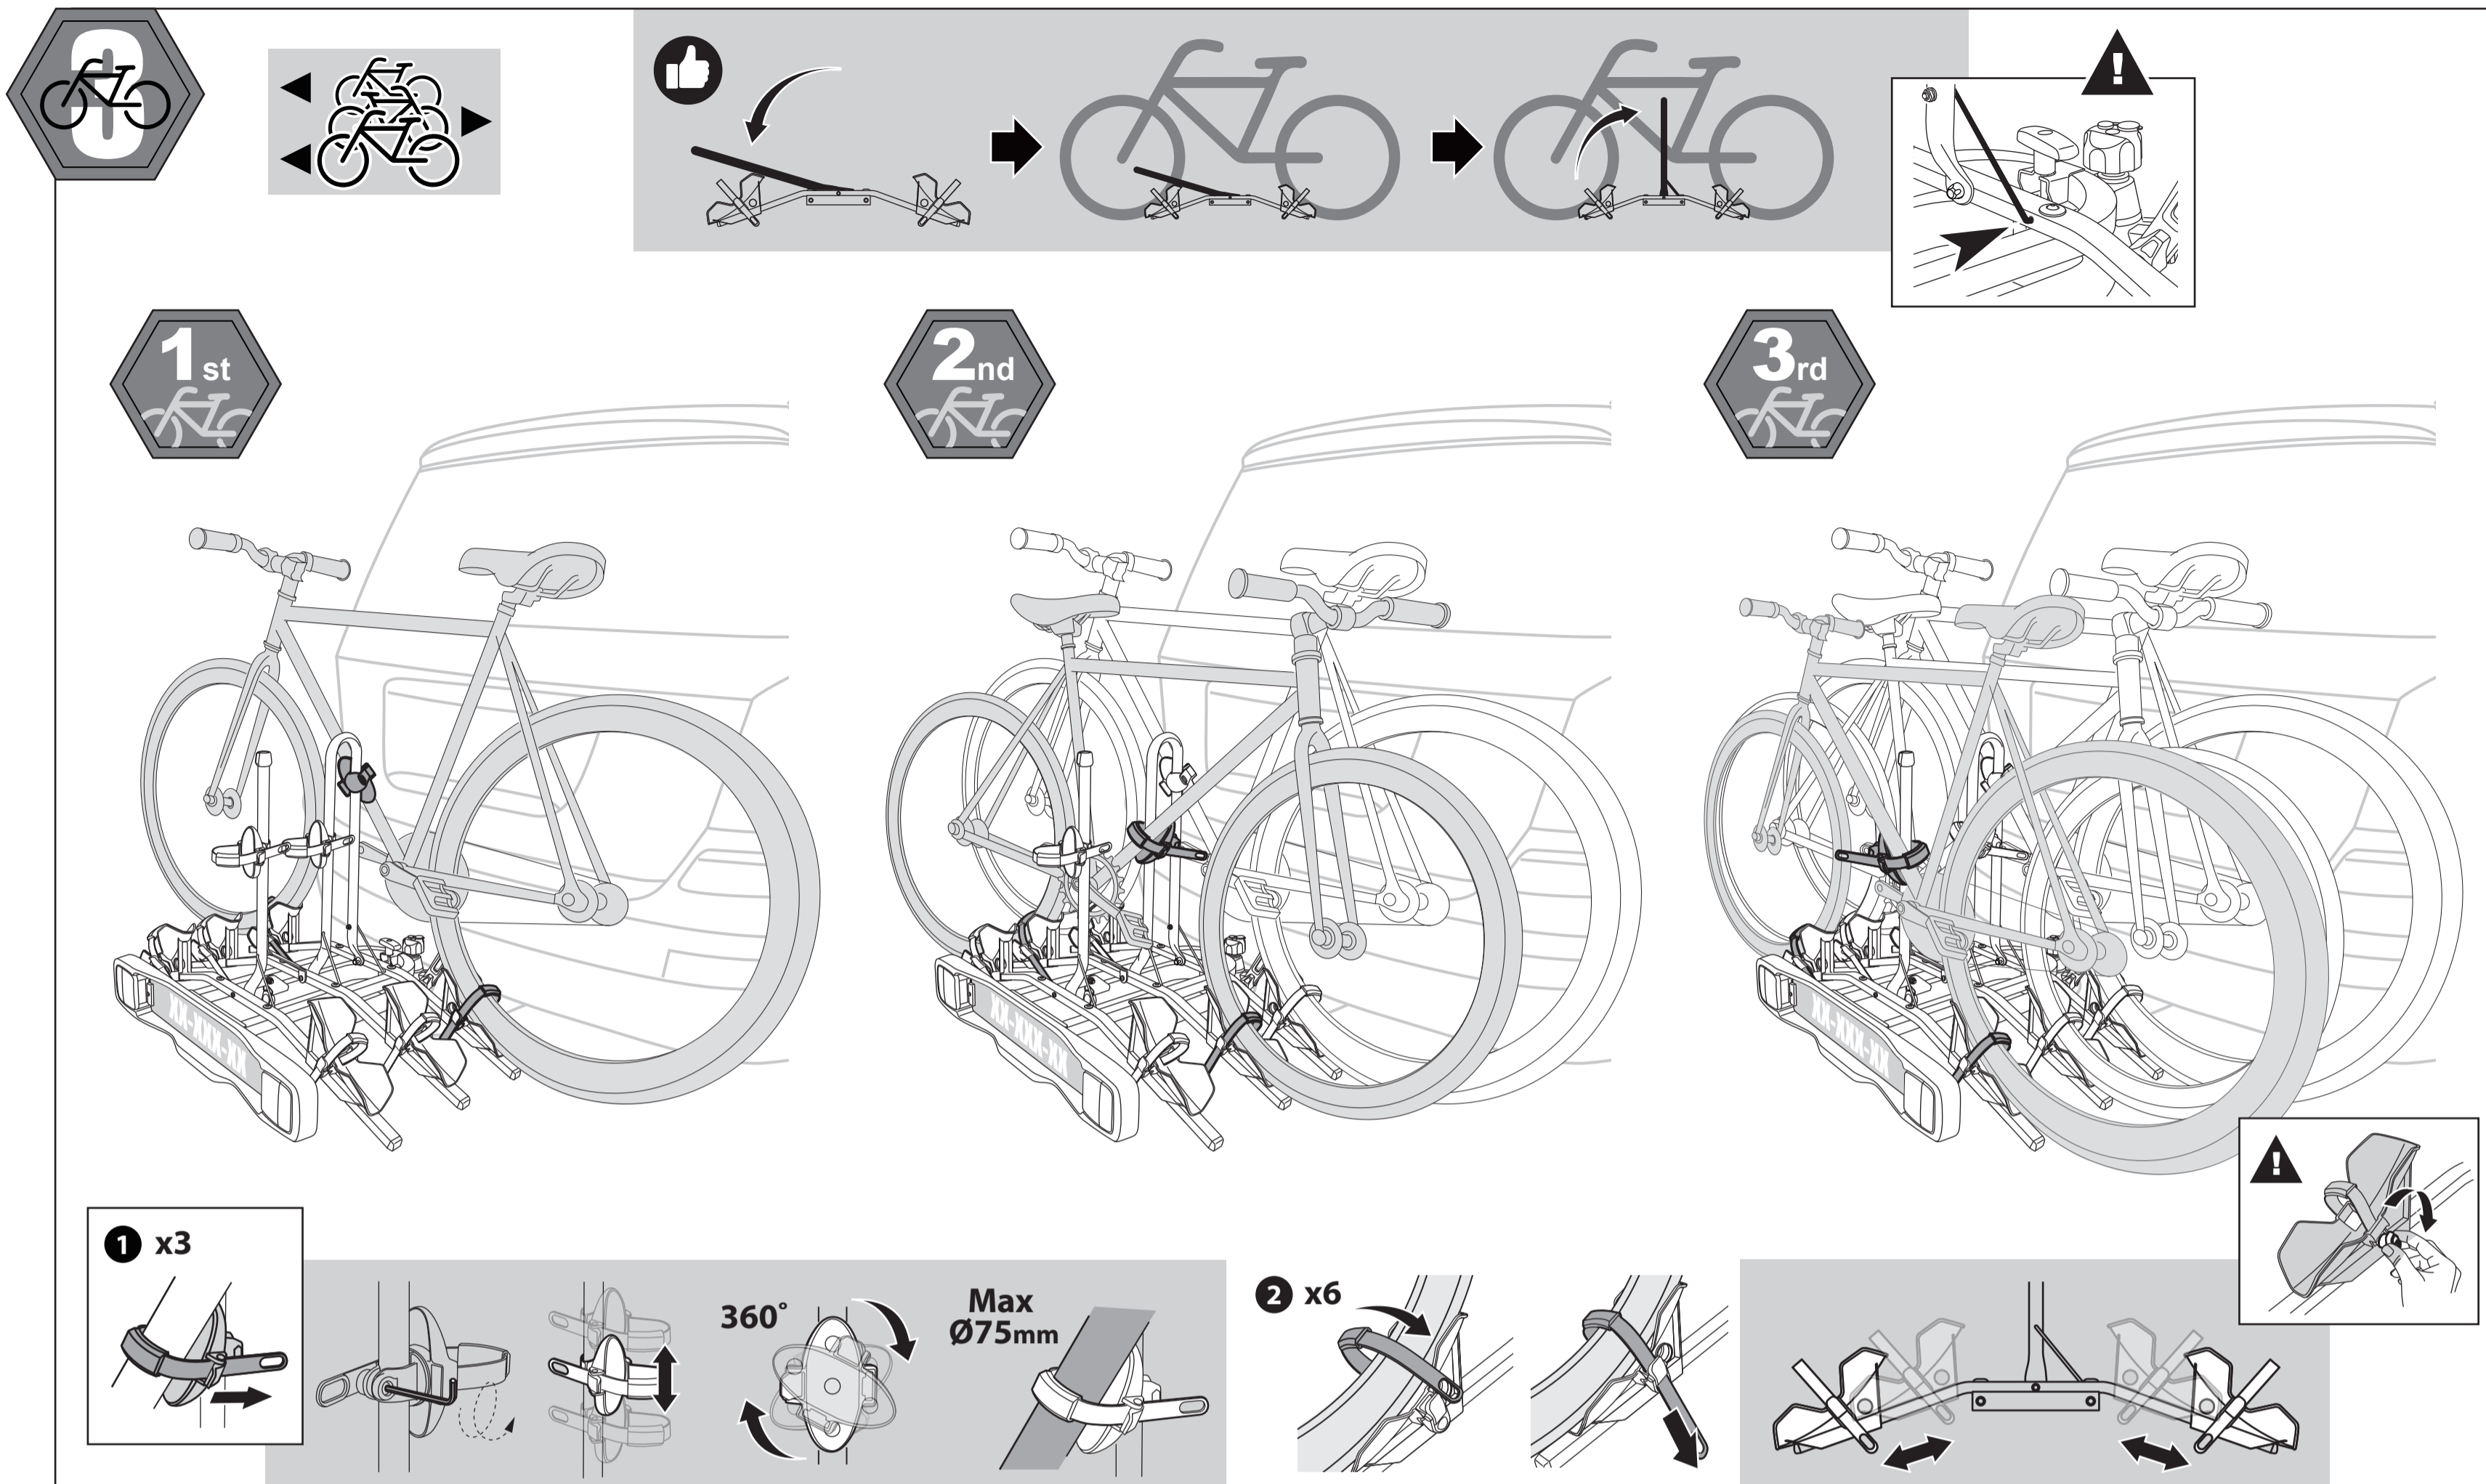

MAX 37.5Kg (82.5Lbs)

4 3/4" (12cm)

5

5Nm

6

MAX 37.5Kg (82.5Lbs)

4 3/4" (12cm)

CHECK!

7

7

maintenance

STEP 8.

STEP 9.

STEP 10.

STEP 11.

STEP 12.

STEP 13.