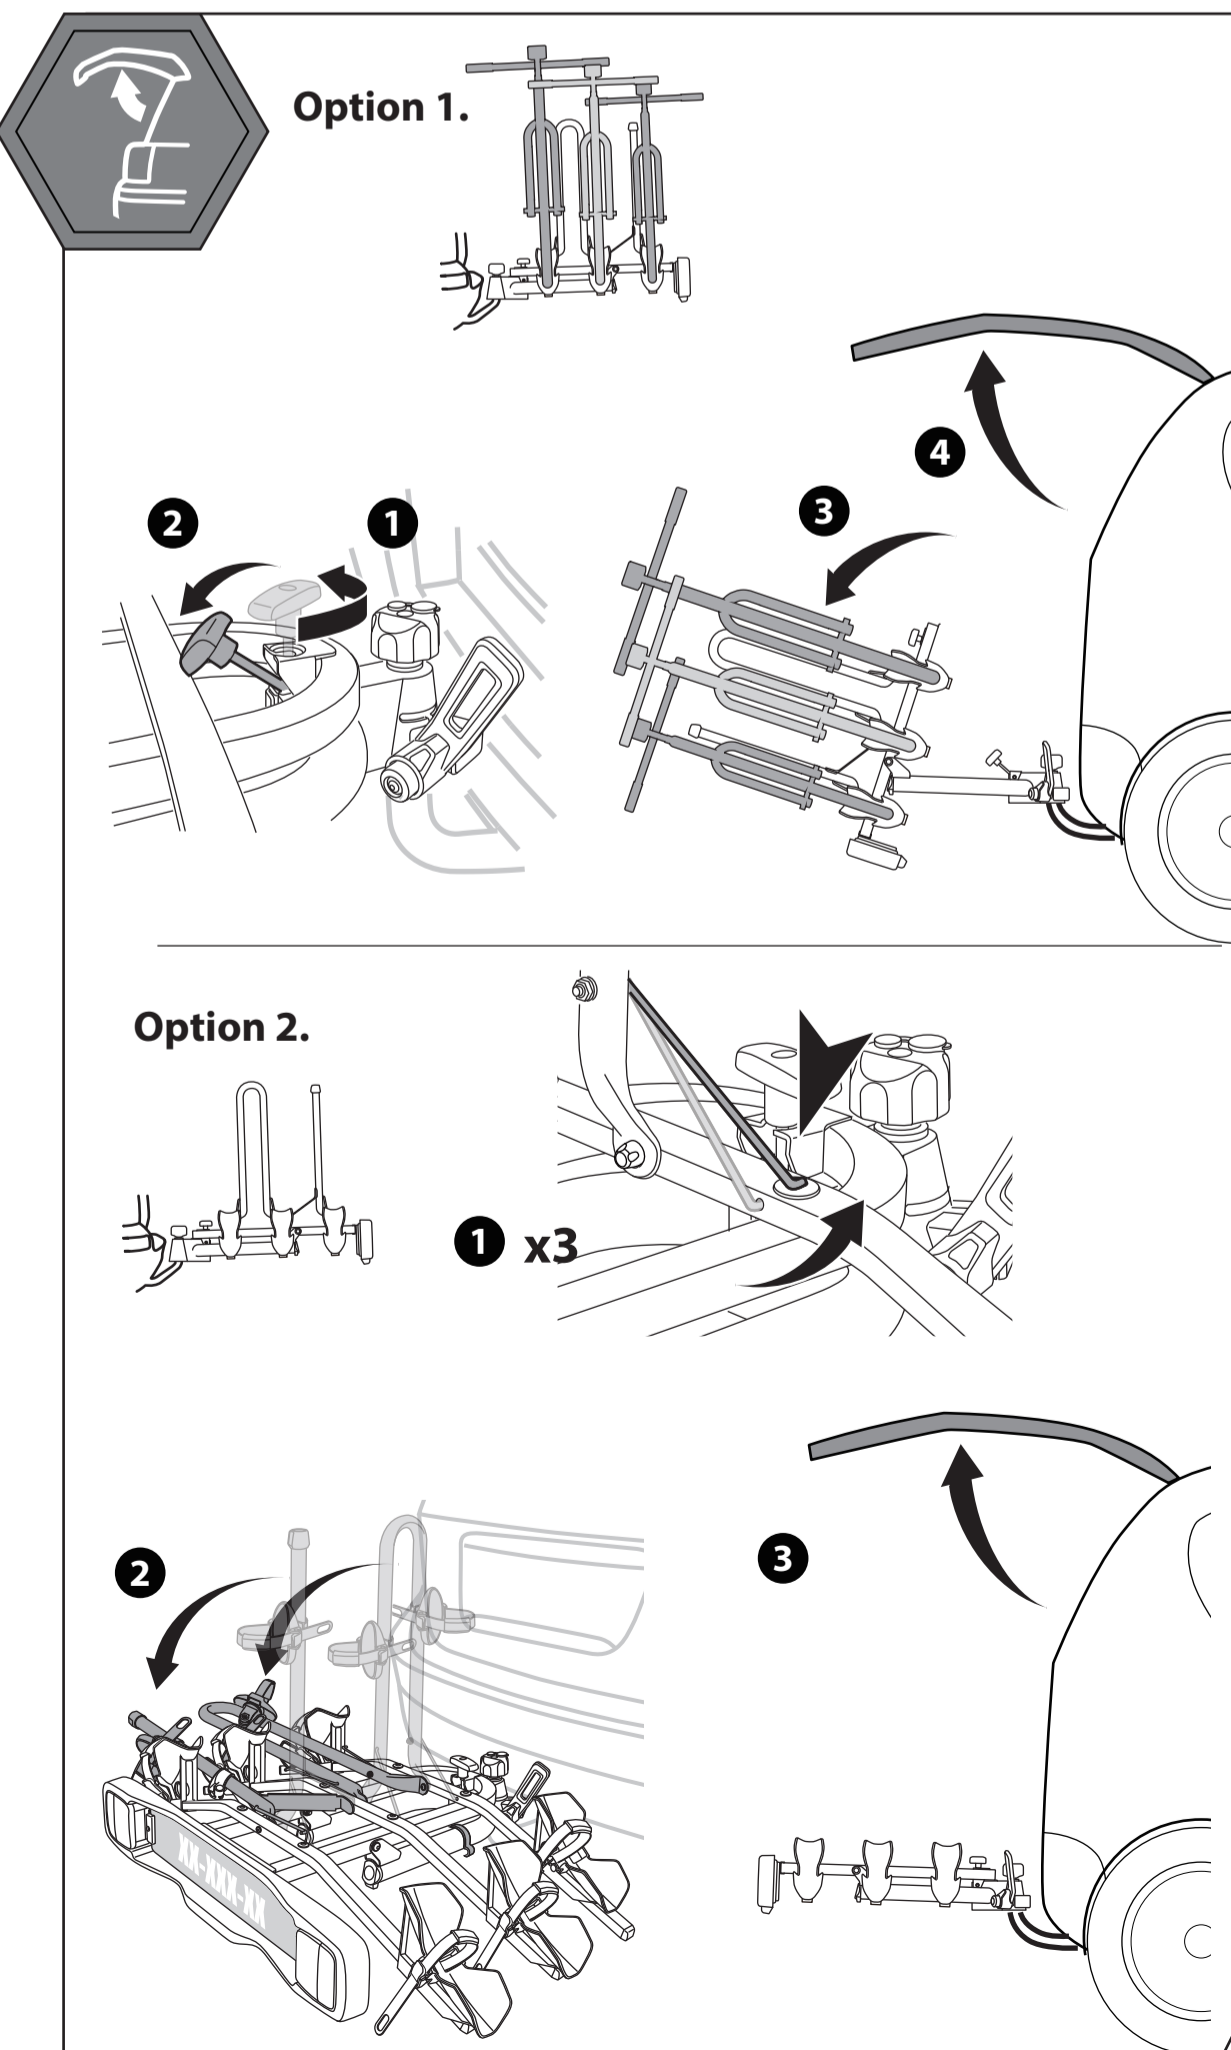

MAX 37.5Kg (82.5Lbs)

4 3/4" (12cm)

5

5Nm

6

MAX 37.5Kg (82.5Lbs)

4 3/4" (12cm)

CHECK!

7

7

maintenance

STEP 8.

STEP 9.

STEP 10.

STEP 11.

STEP 12.

STEP 13.