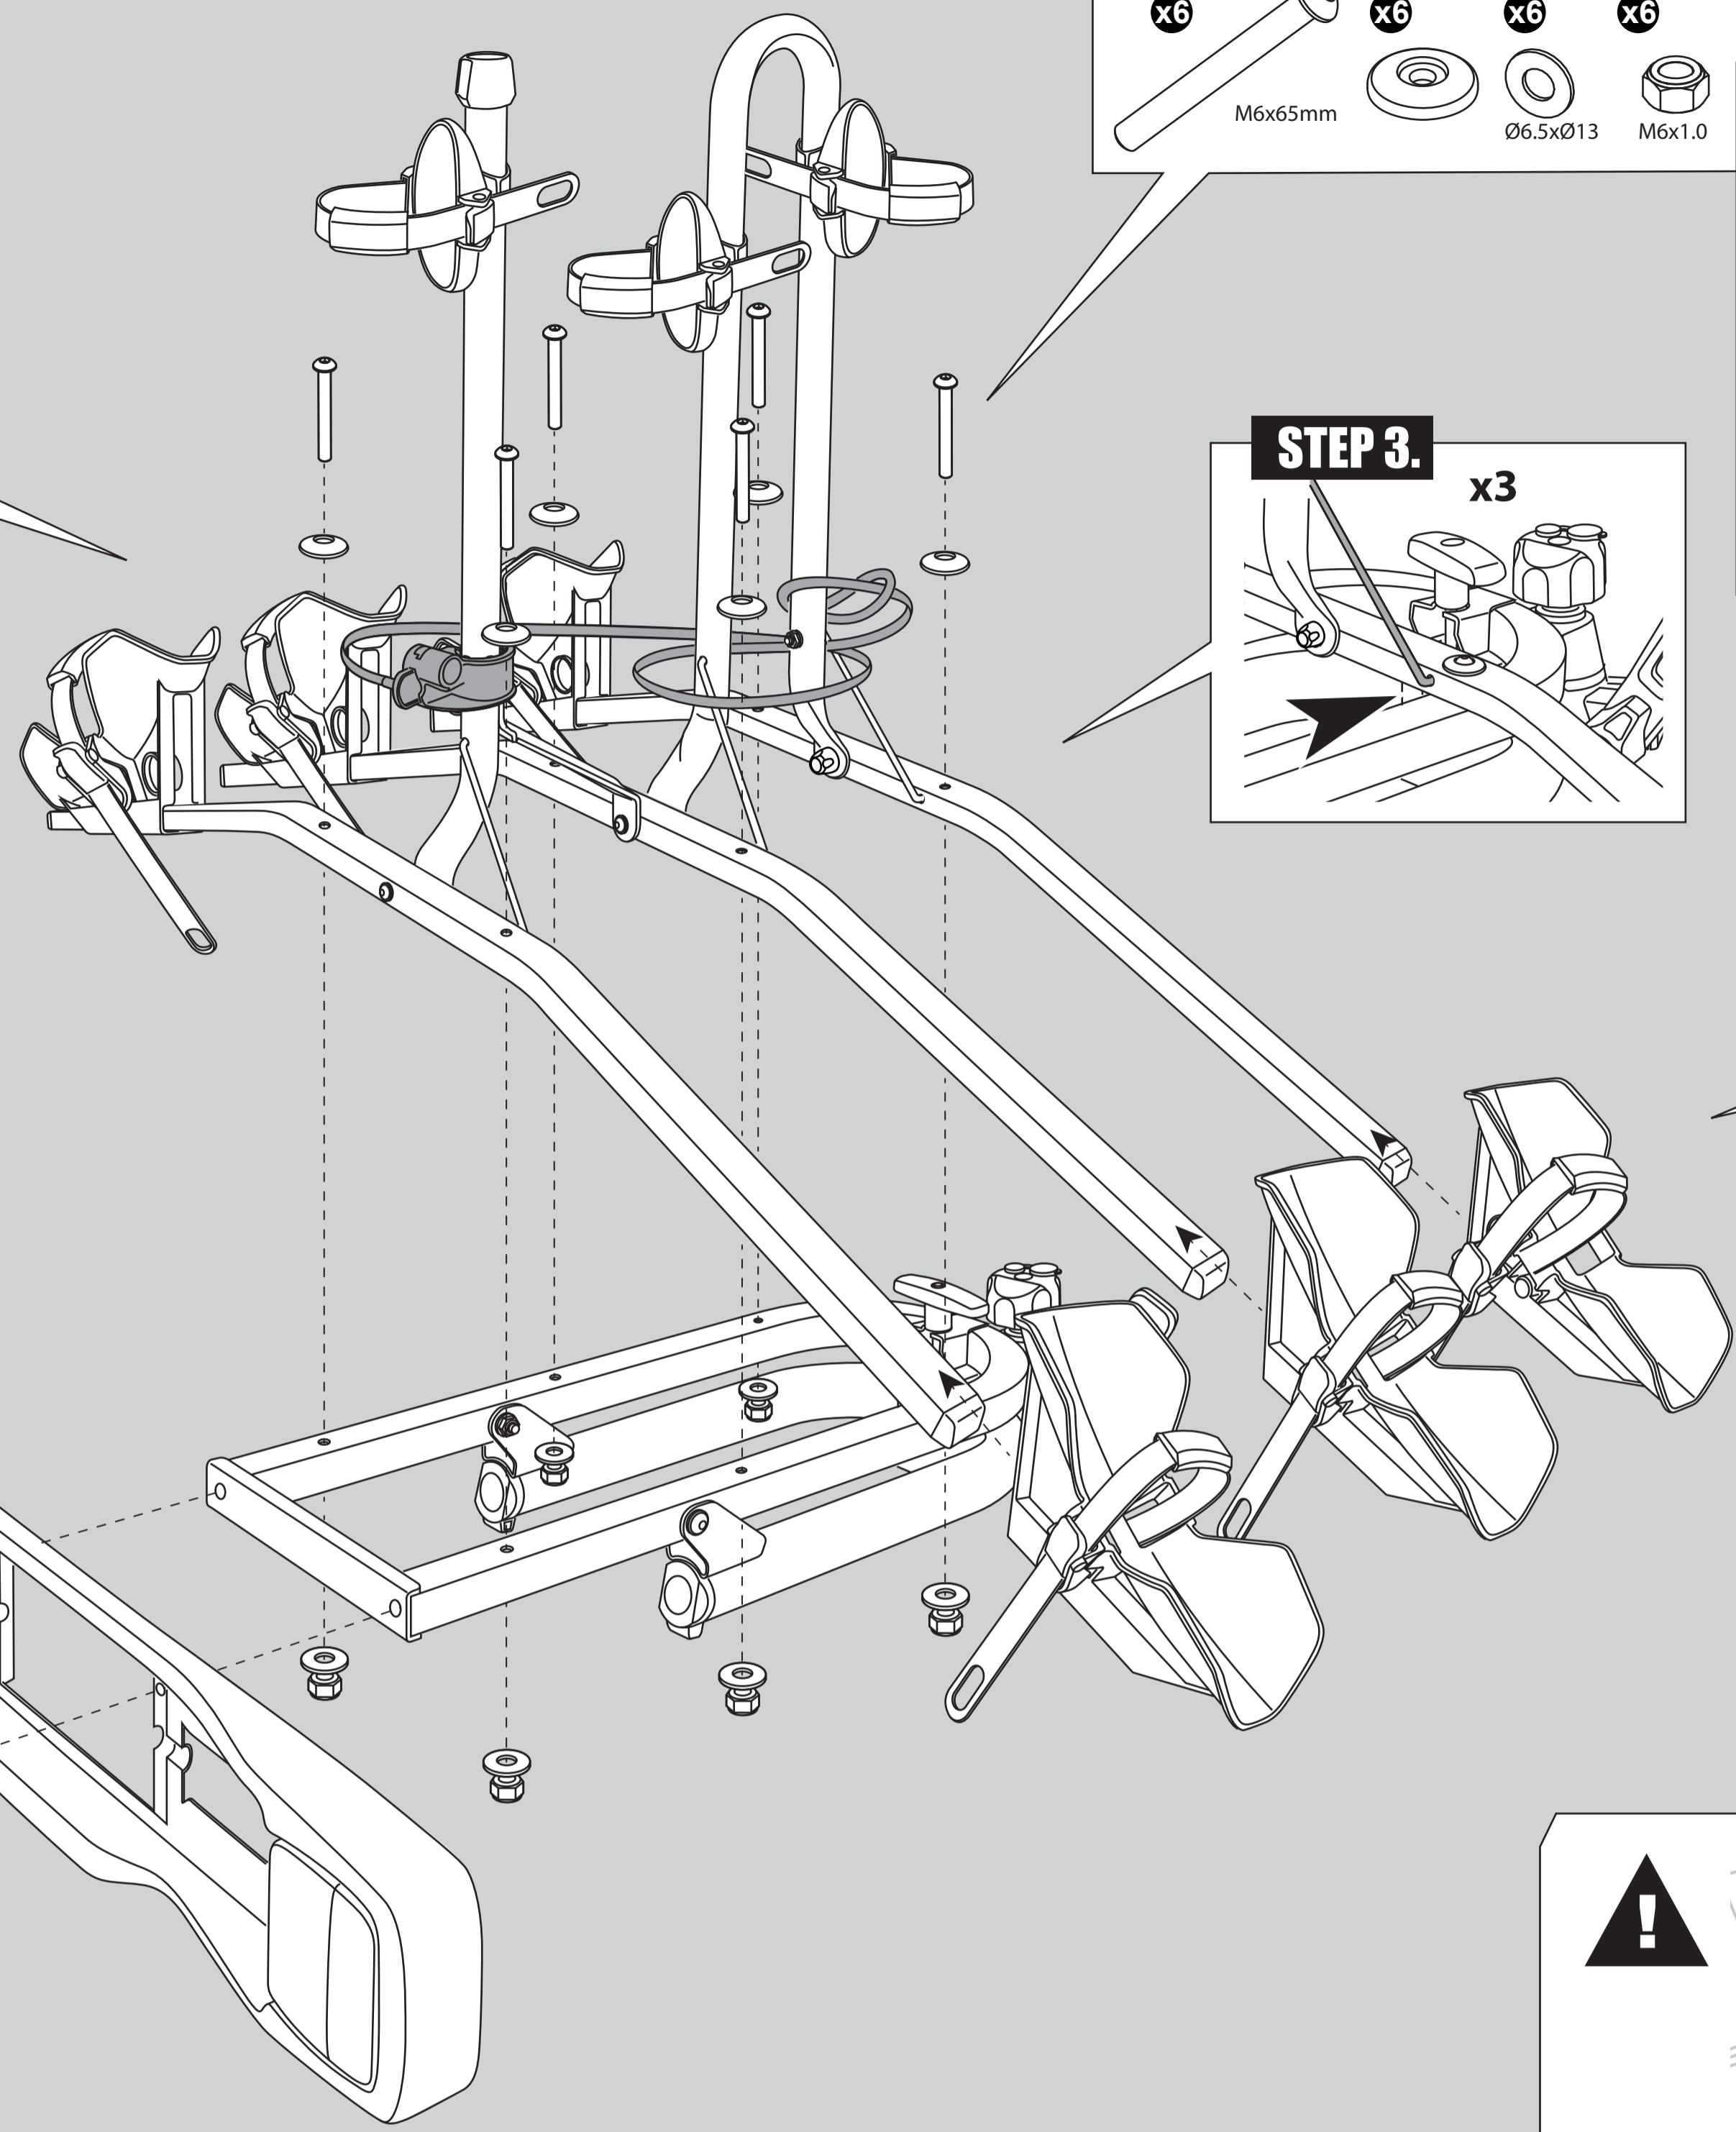

MAX 37.5Kg (82.5Lbs)

4 3/4" (12cm)

5

5Nm

6

MAX 37.5Kg (82.5Lbs)

4 3/4" (12cm)

CHECK!

7

7

maintenance

STEP 8.

STEP 9.

STEP 10.

STEP 11.

STEP 12.