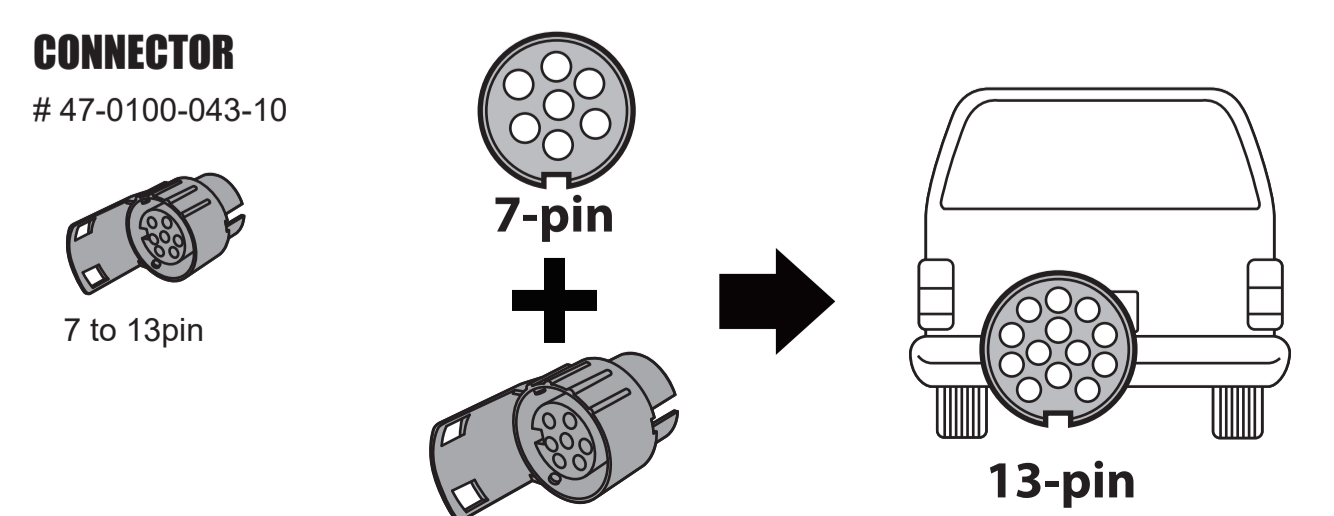

3 x 20kg = MAX 60 kg

Max 3.25"

26"	29"
Tire diameter	Tire diameter
MAX 118cm(46.5")	MAX 123cm(48.5")

ACCESSORIES (NOT INCLUDED)

STEP 2.

1

x1 x2 x1

2

3

x1

STEP 1.

x6 M6x65mm

x6

x6 Ø6.5xØ13

x6 M6x1.0

STEP 3.