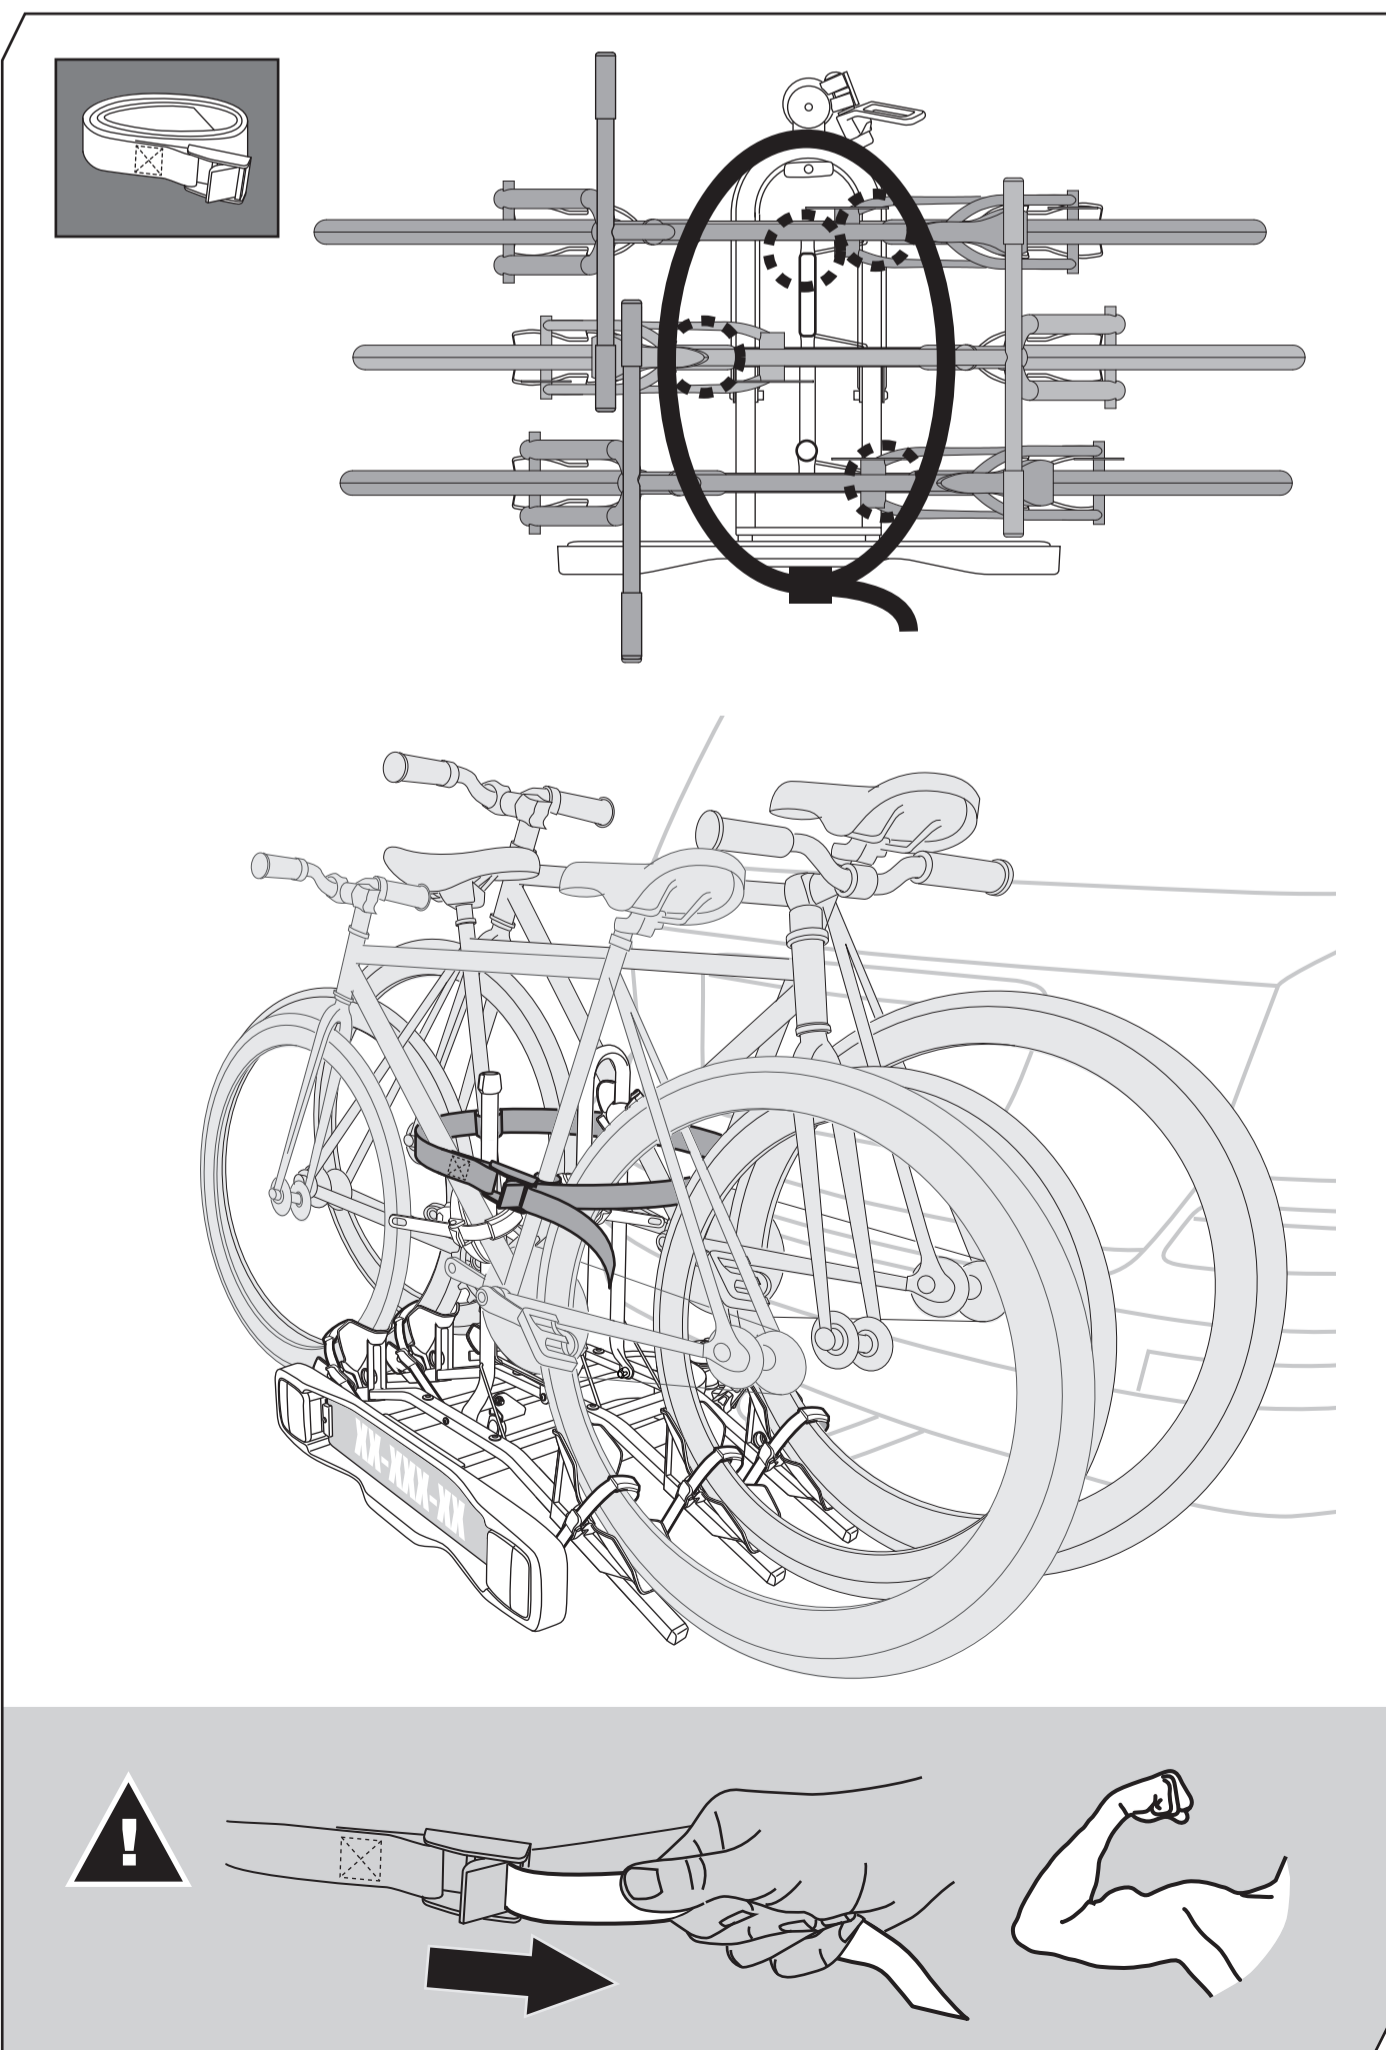

MAX 37.5Kg (82.5Lbs)

4 3/4" (12cm)

5

5Nm

6

MAX 37.5Kg (82.5Lbs)

4 3/4" (12cm)

CHECK!

7

7

maintenance

STEP 8.

STEP 9.

STEP 10.

STEP 11.

STEP 12.