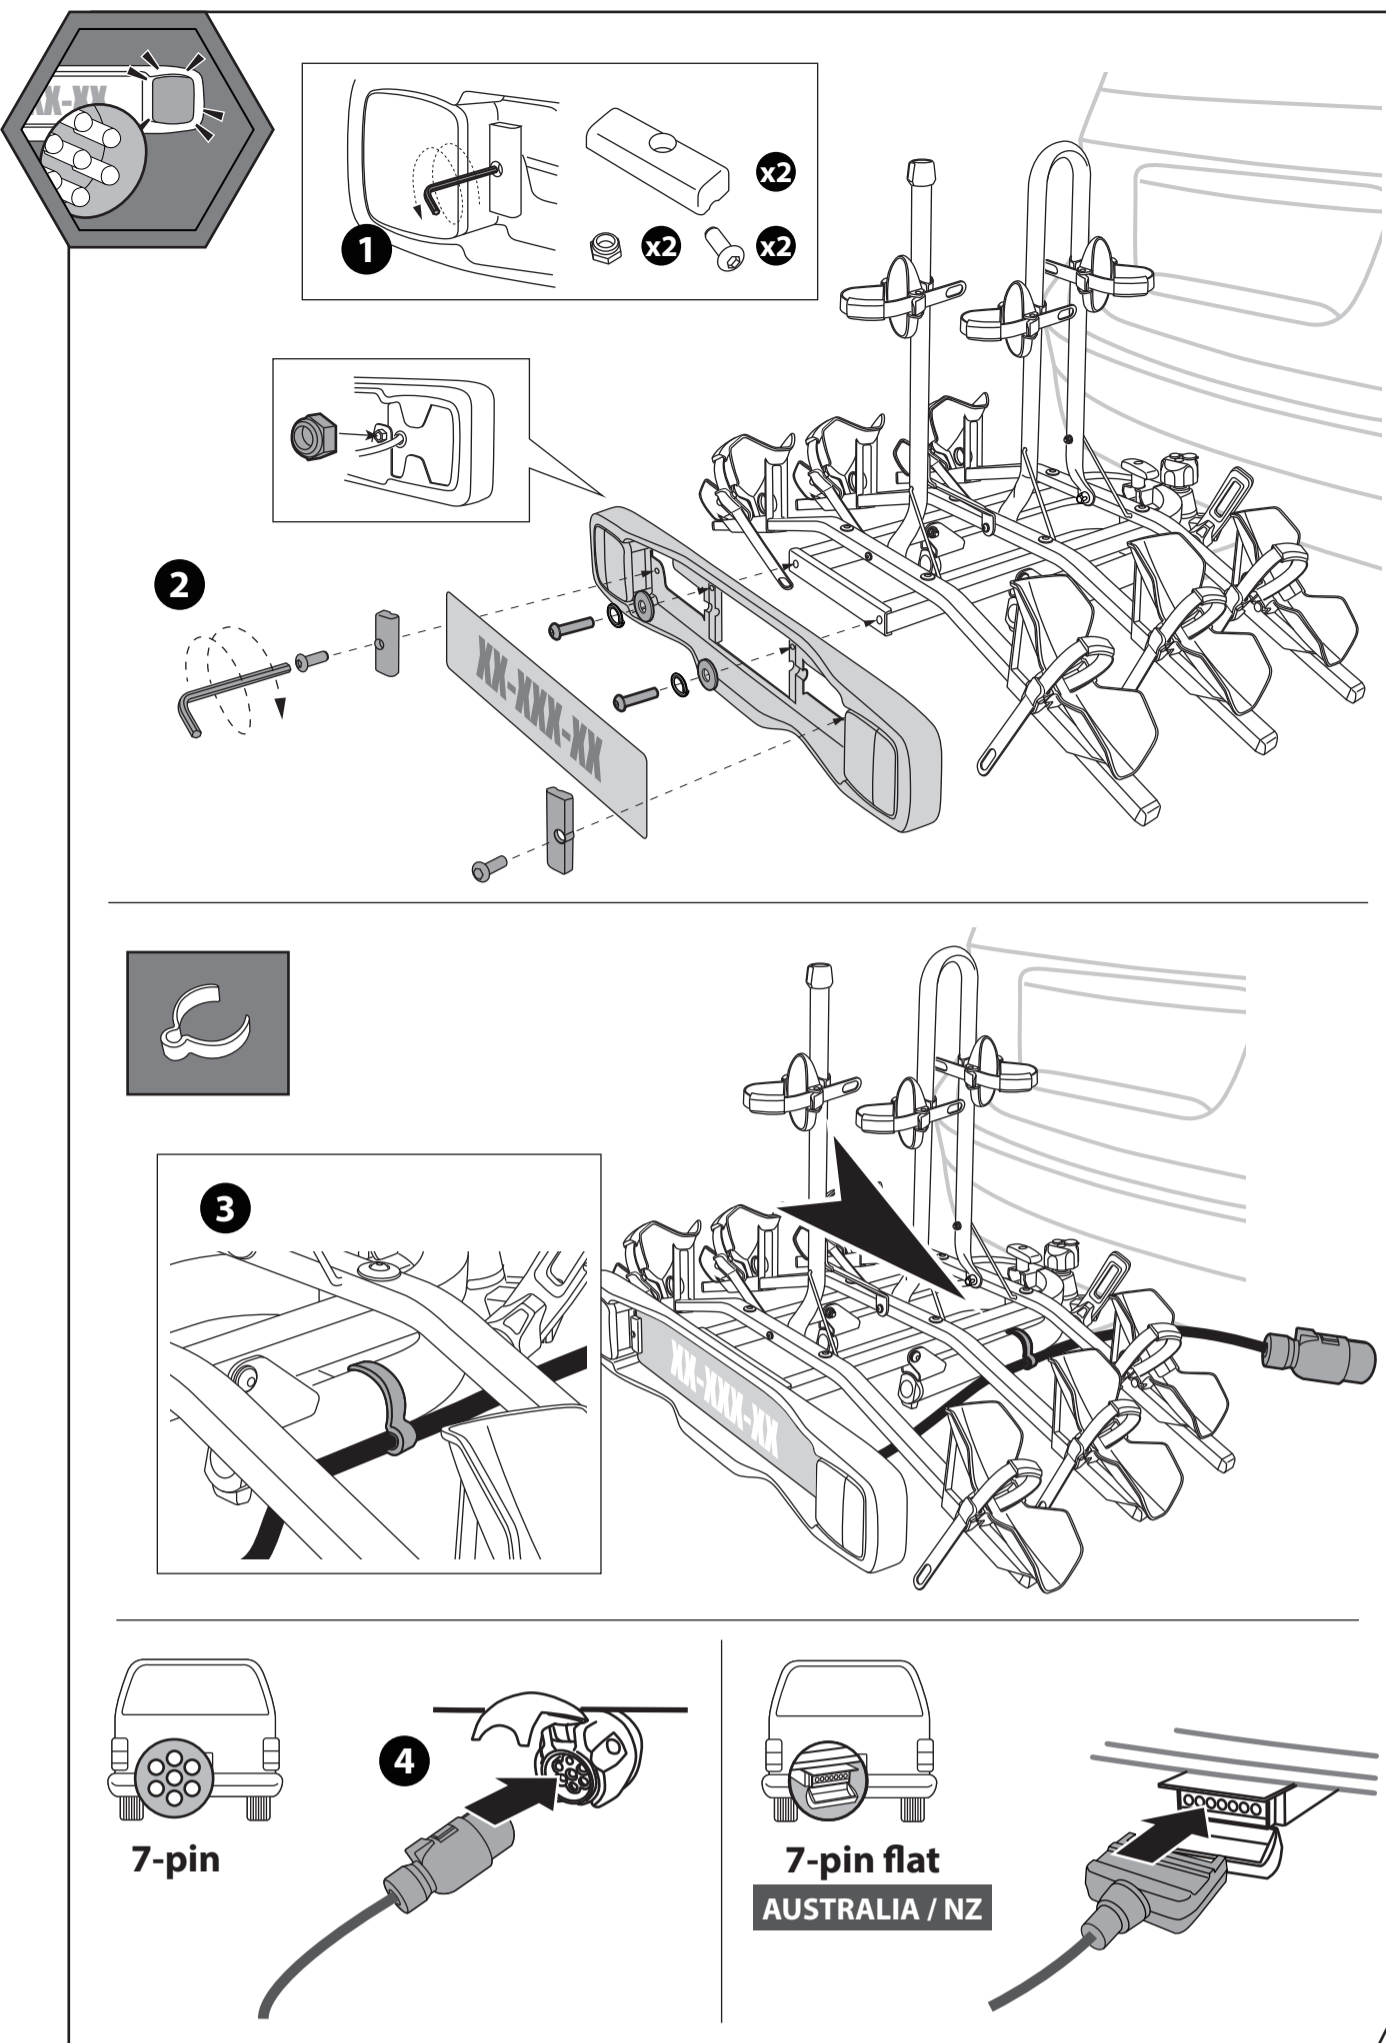

MAX 37.5Kg (82.5Lbs)

4 3/4" (12cm)

5

5Nm

6

MAX 37.5Kg (82.5Lbs)

4 3/4" (12cm)

CHECK!

7

7

maintenance

STEP 8.

STEP 9.

STEP 10.

STEP 11.

STEP 12.