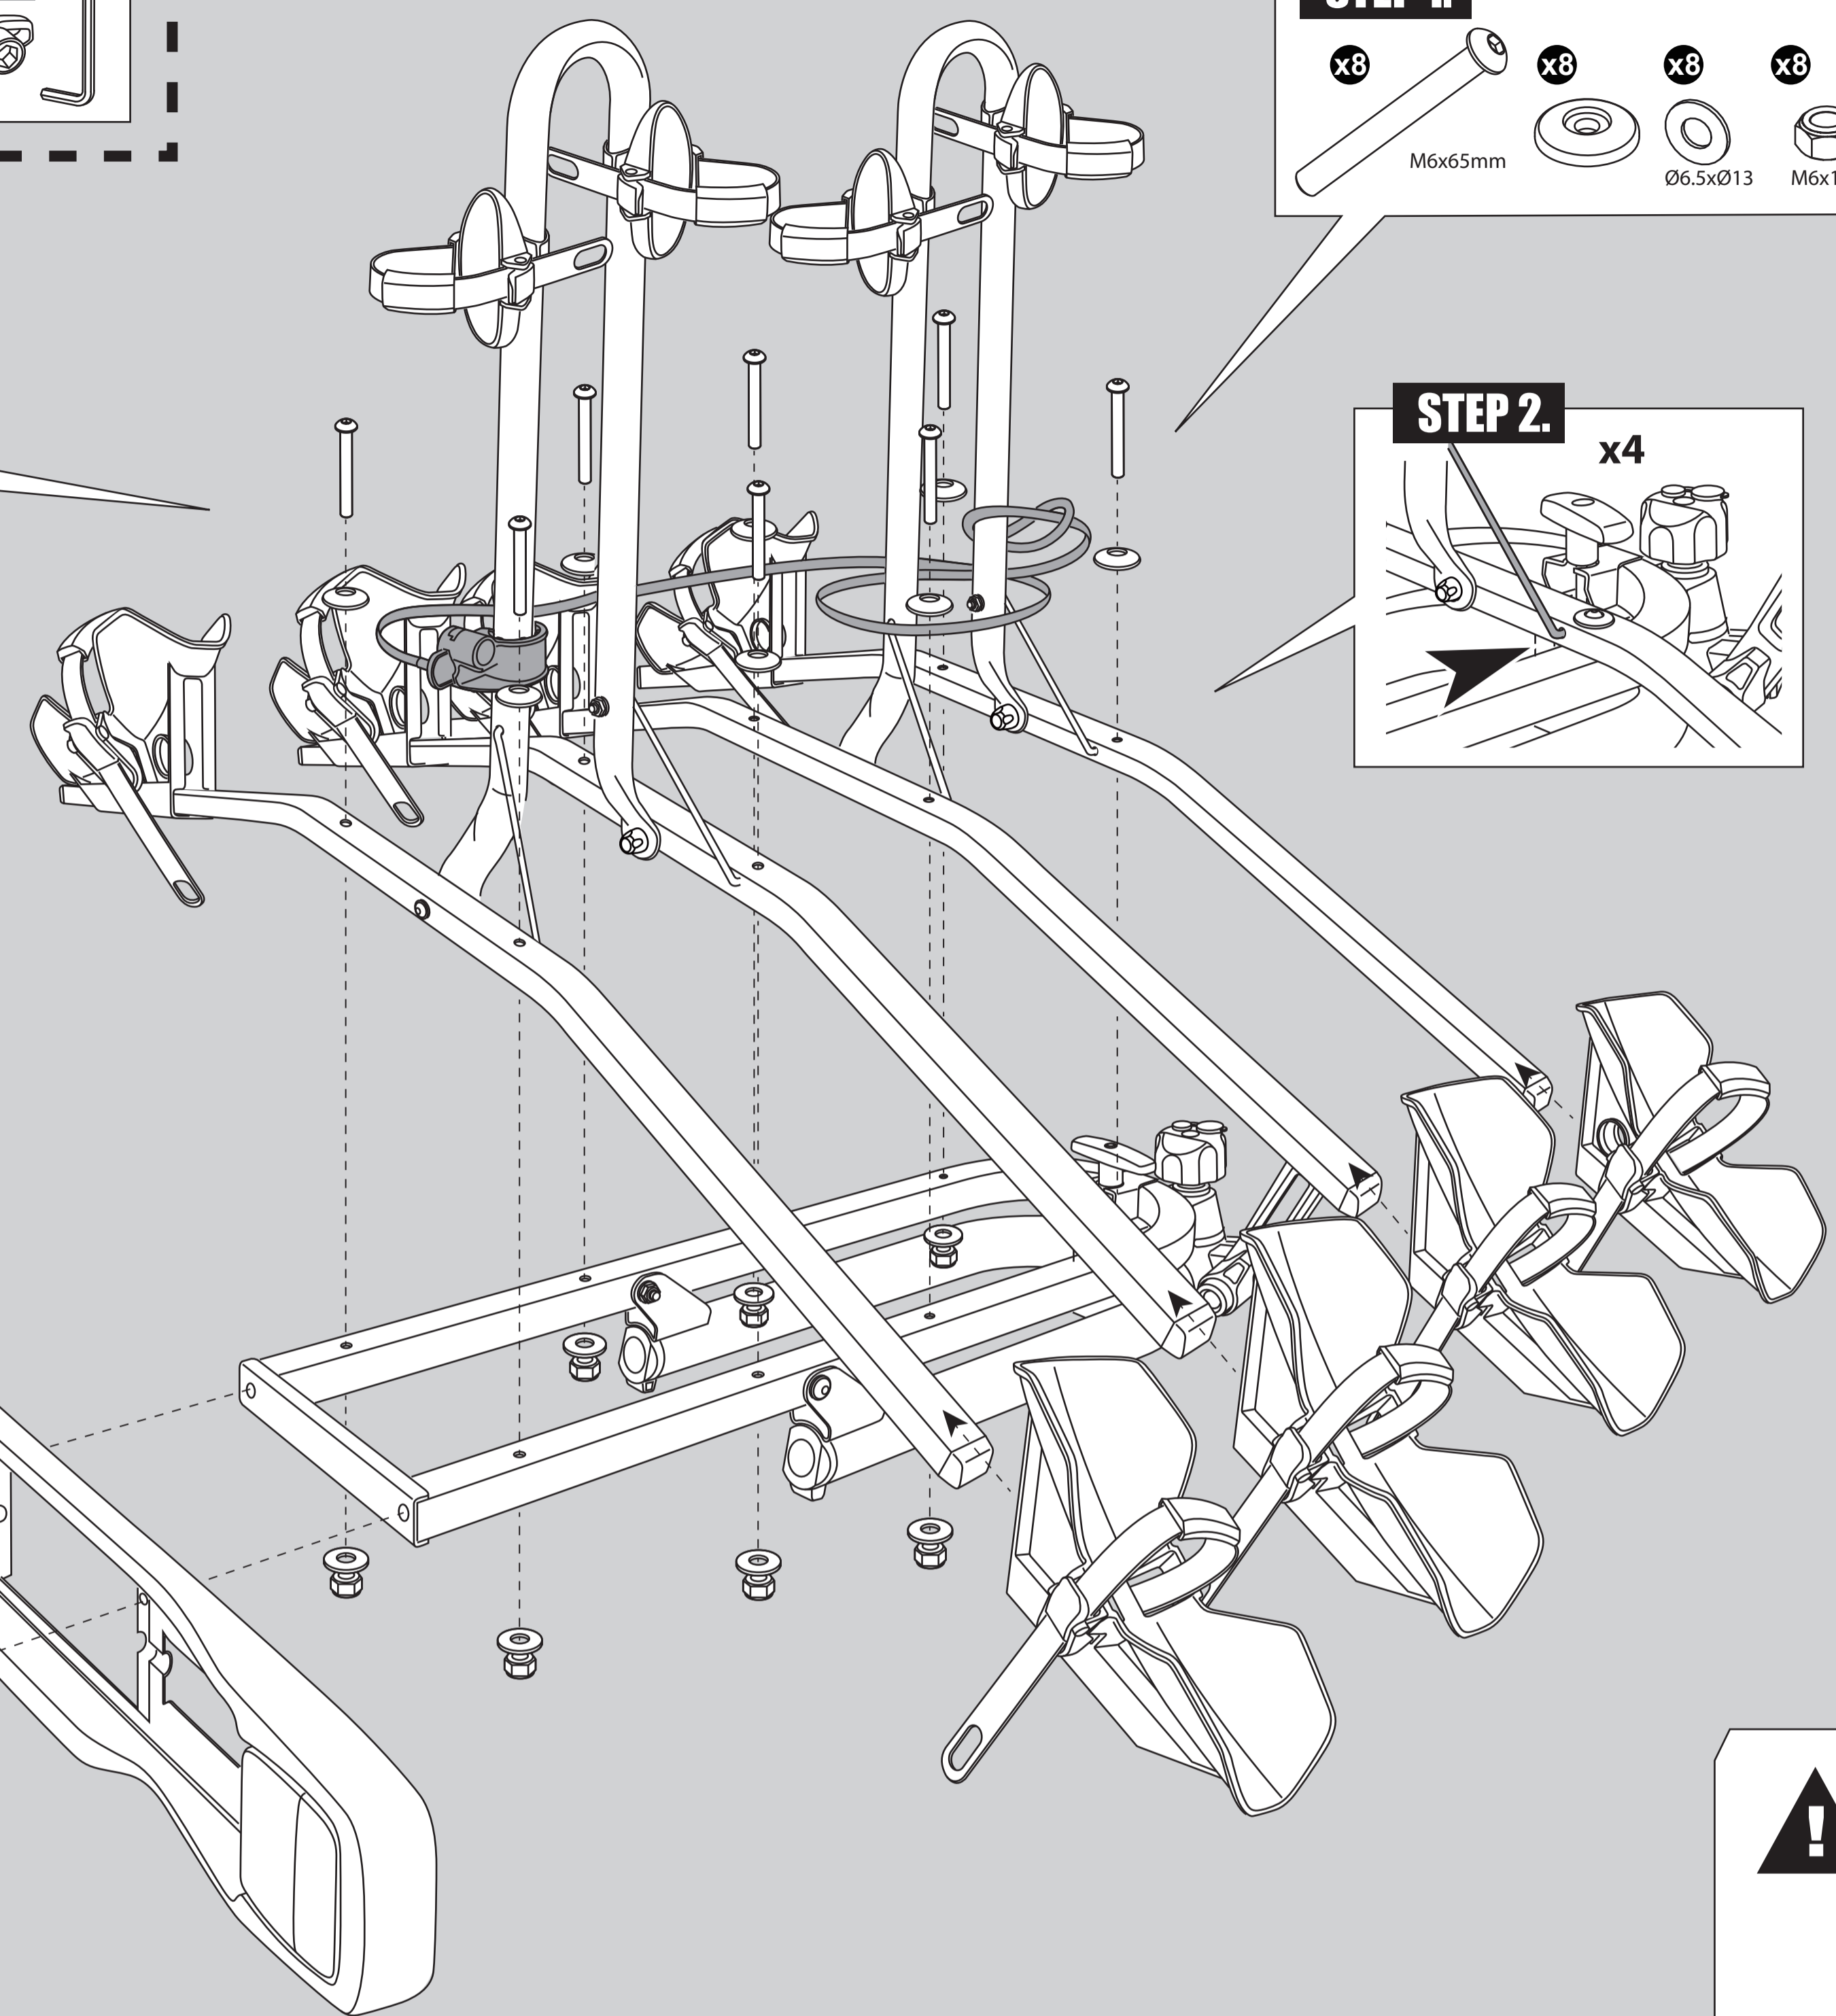

⚠ 1 ≤ 20 kg ⚠
⚠ 2 ≤ 20 kg ⚠
⚠ 3 + 4 ≤ 20 kg ⚠

Max 3.25"

Wheel base

26" Tire diameter	29" Tire diameter
MAX 118cm(46.5")	MAX 123cm(48.5")

ACCESSORIES (NOT INCLUDED)

CONNECTOR
47-0100-043-10

7-pin + 13-pin

STEP 1.

x1 x2 x1

Tool

STEP 5.

x1 M6x25mm x1

STEP 4.

x2 x2 x2

M6x25mm M6 Ø6.5xØ13

STEP 6.

STEP 1.

x8 M6x65mm x8 x8 x8

Ø6.5xØ13 M6x1.0

STEP 2.

x4

STEP 3.

L x4 R x4

⚠

5 5Nm

6 MAX 37.5Kg (82.5Lbs)

4 3/4" (12cm)

CHECK!

7

maintenance

STEP 7.

STEP 8.