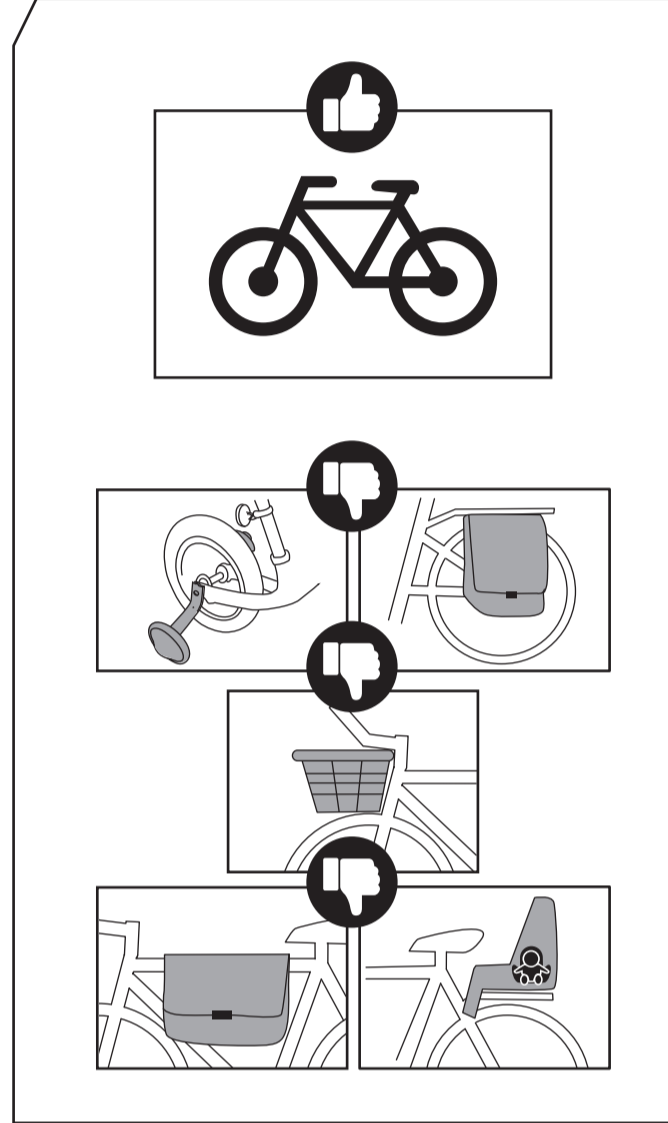

BUZZ RACK

BUZZRACER 4

Max				
50 kg		32 kg		
60 kg	18 kg	42 kg		
70 kg		52 kg		
>80 kg		MAX 60 kg		

ISO 50mm

4 MAX 4x15kg
MAX 4x33lbs

Made in Taiwan

MAX 60KG

⚠ 4 x 15kg = MAX 60 kg ⚠

⚠ 1 ≤ 20 kg ⚠
⚠ 2 ≤ 20 kg ⚠
⚠ 3 + 4 ≤ 20 kg ⚠

Max 3.25"

Wheel base

26" Tire diameter	29" Tire diameter
MAX 118cm(46.5")	MAX 123cm(48.5")

ACCESSORIES (NOT INCLUDED)

CONNECTOR
47-0100-043-10

7-pin + 13-pin

STEP 1.