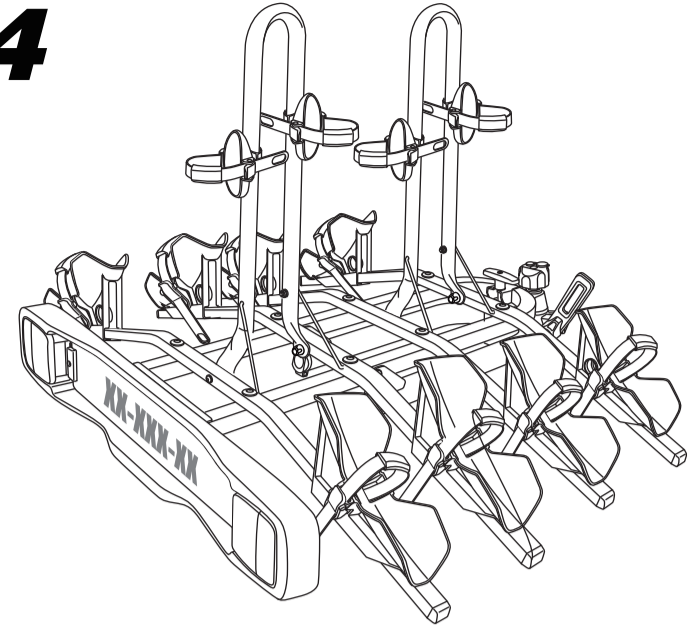

BUZZ RACK

BUZZRACER 4

Max				
50 kg		32 kg		
60 kg	18 kg	42 kg		
70 kg		52 kg		
>80 kg		MAX 60 kg		

ISO 50mm

4 MAX 4x15kg
MAX 4x33lbs

Made in Taiwan

MAX 60KG

⚠ 4 x 15kg = MAX 60 kg ⚠

⚠ 1 ≤ 20 kg ⚠
⚠ 2 ≤ 20 kg ⚠
⚠ 3 + 4 ≤ 20 kg ⚠

Max 3.25"

Wheel base

26" Tire diameter	29" Tire diameter
MAX 118cm(46.5")	MAX 123cm(48.5")

ACCESSORIES (NOT INCLUDED)

CONNECTOR
47-0100-043-10

7-pin + 13-pin

STEP 1.

x1 x2 x1

Tool

STEP 5.

x1 M6x25mm x1

STEP 4.

x2 x2 x2

M6x25mm M6 Ø6.5xØ13

STEP 6.

STEP 1.

x8 M6x65mm x8 x8 x8

Ø6.5xØ13 M6x1.0

STEP 2.

x4

STEP 3.

L x4 R x4

⚠