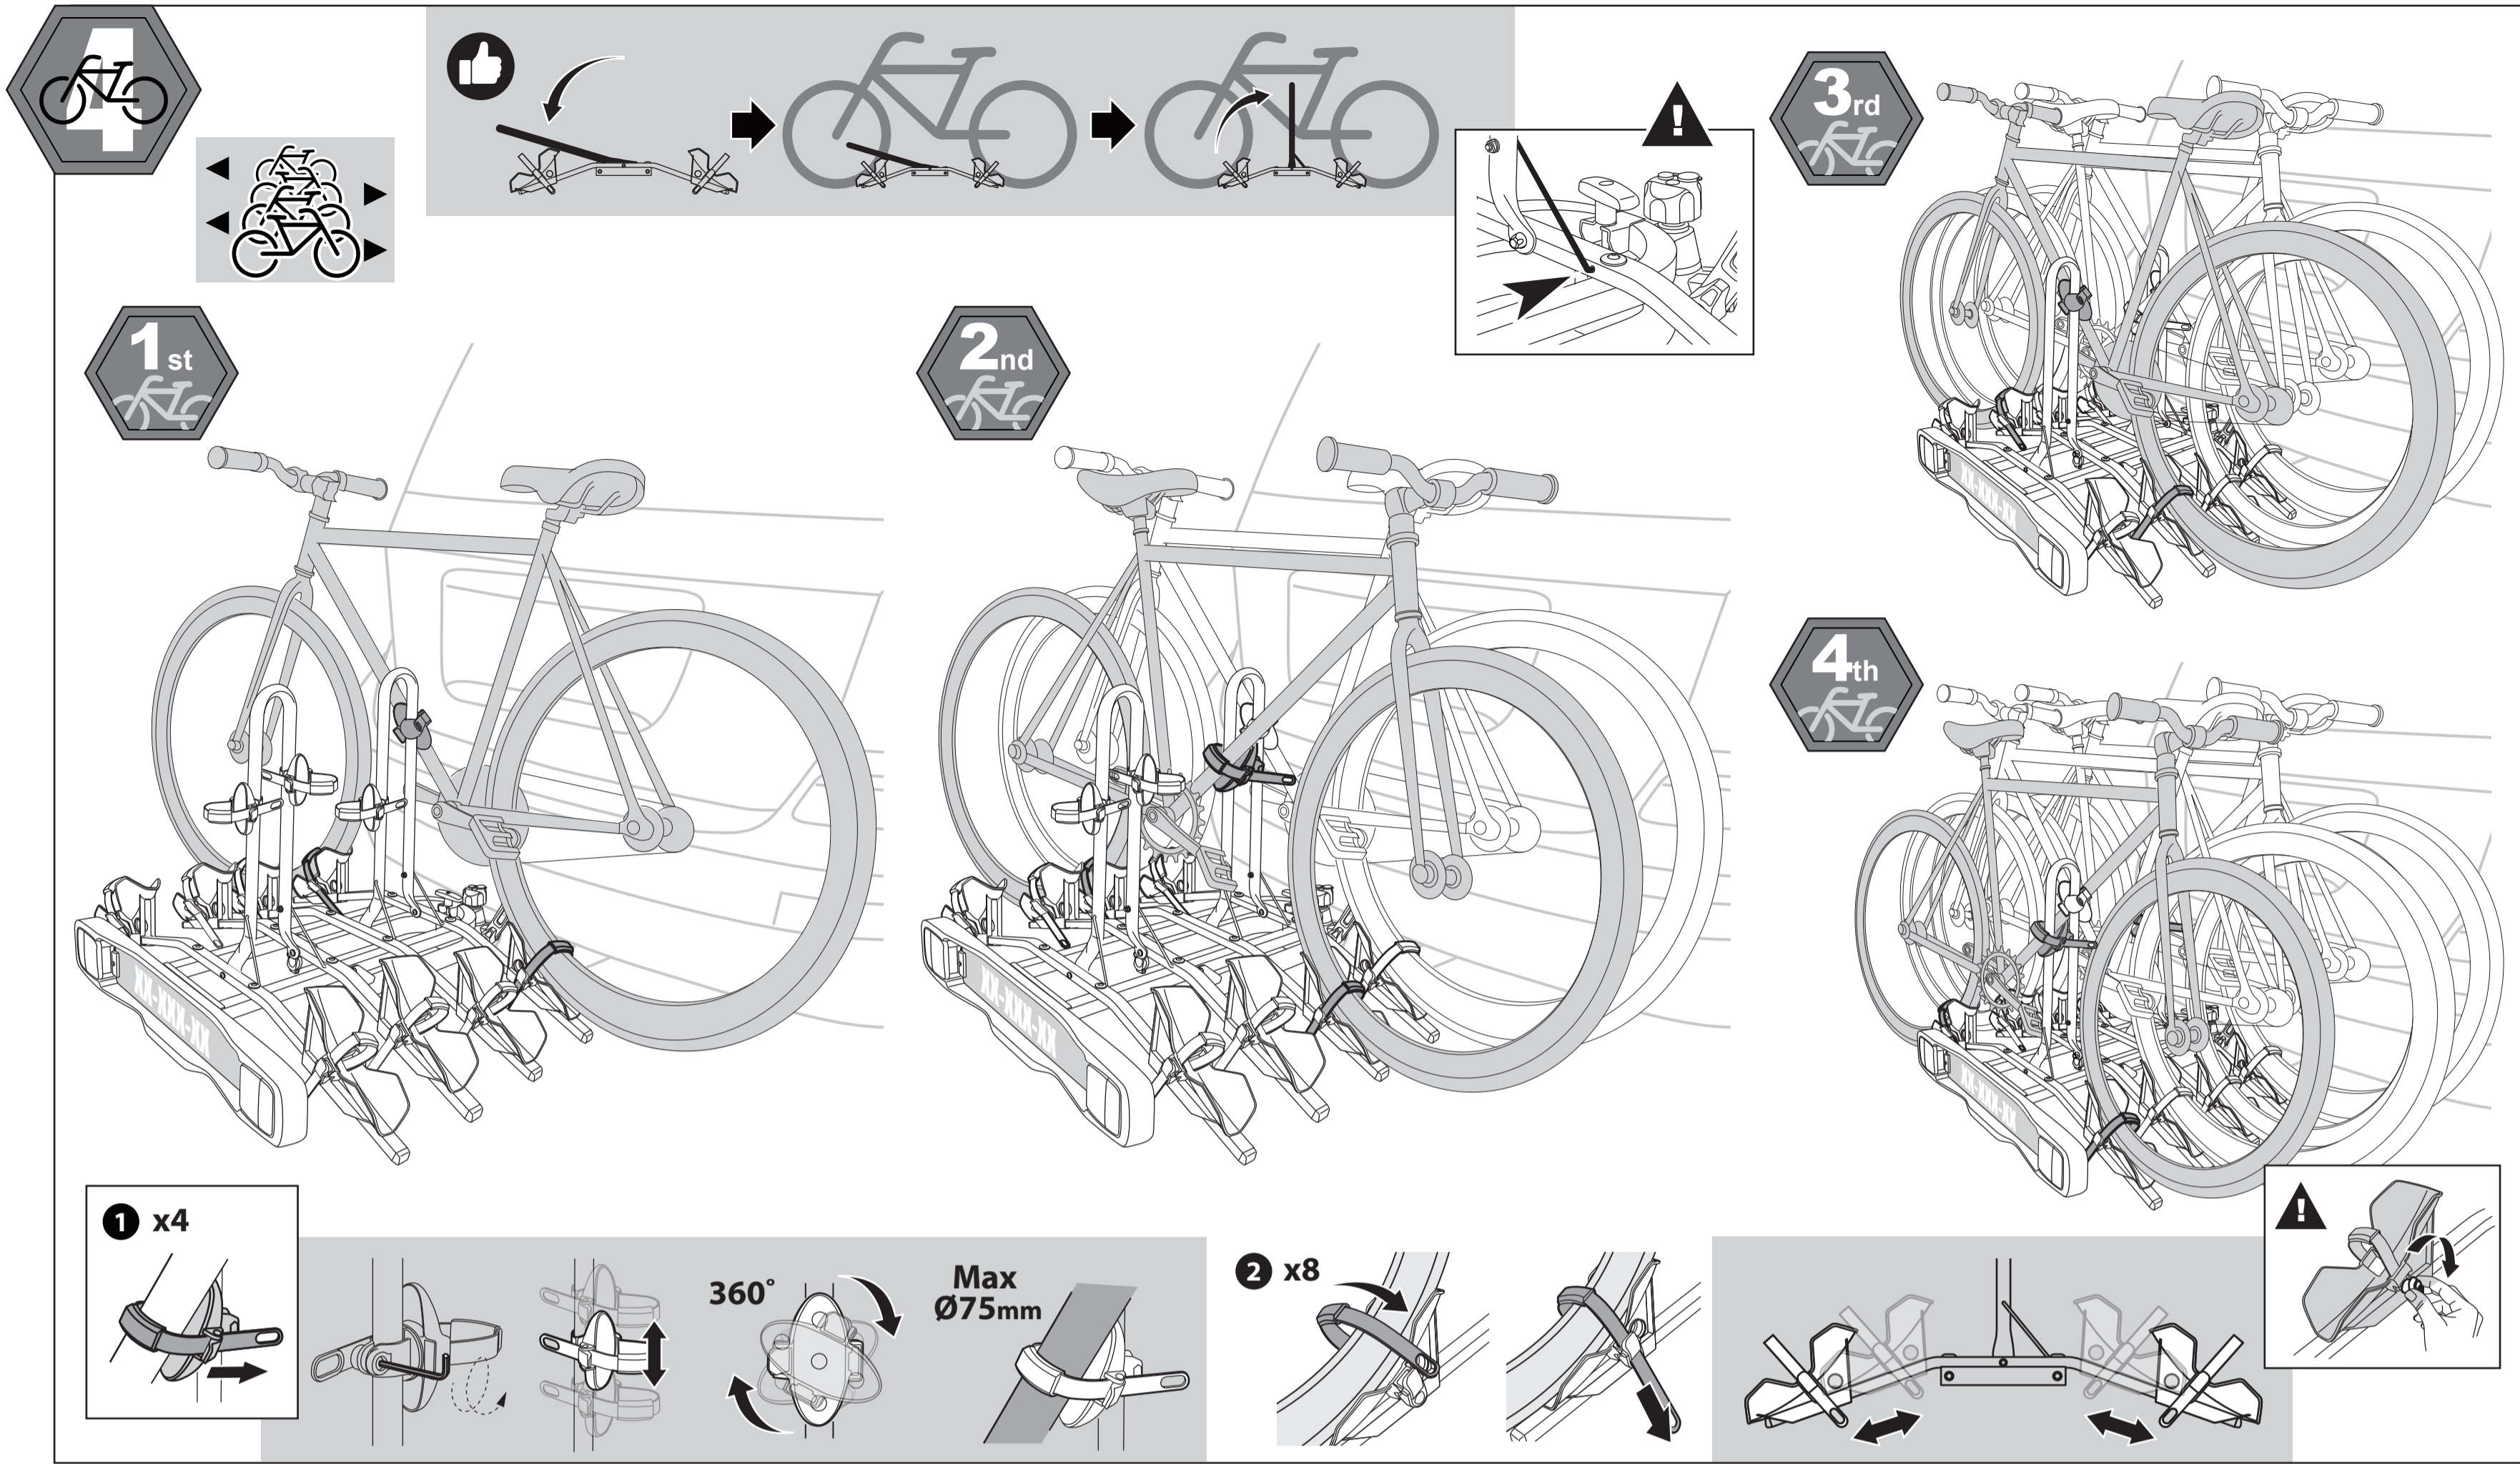

⚠ 1 ≤ 20 kg ⚠
⚠ 2 ≤ 20 kg ⚠
⚠ 3 + 4 ≤ 20 kg ⚠

Max 3.25"

Wheel base

26" Tire diameter	29" Tire diameter
MAX 118cm(46.5")	MAX 123cm(48.5")

ACCESSORIES (NOT INCLUDED)

CONNECTOR
47-0100-043-10

7-pin + 13-pin

STEP 1.

STEP 1.

x8 M6x65mm x8 x8 x8

Ø6.5xØ13 M6x1.0

STEP 2.

x4

STEP 3.

L x4 R x4

⚠

5 5Nm

6 MAX 37.5Kg (82.5Lbs)

4 3/4" (12cm)

CHECK!

7

maintenance

STEP 7.

STEP 8.

STEP 9.

STEP 10.

STEP 11.

STEP 12.