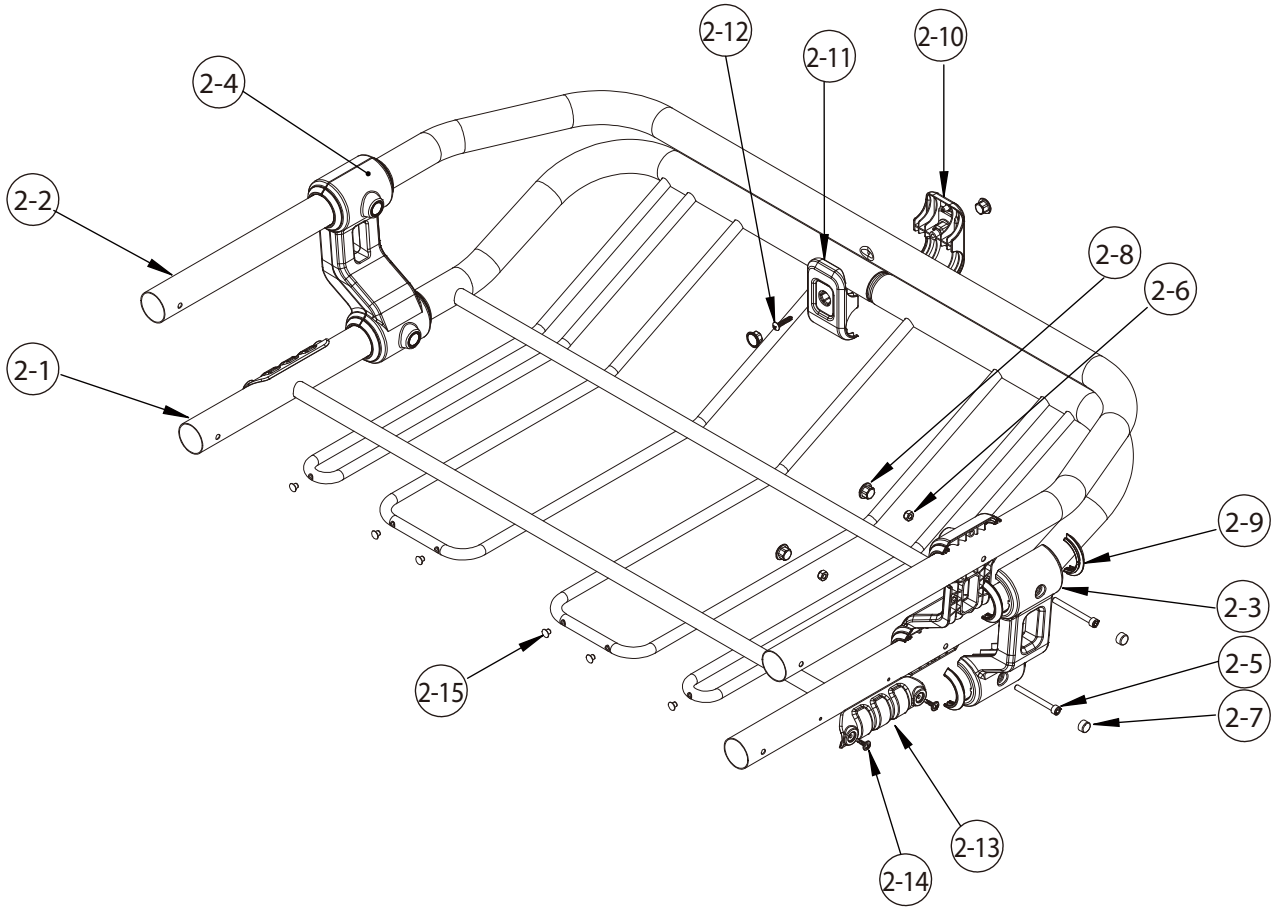

SPARE PARTS

PART	DESCRIPTION	PART NUMBER	QTY.	PART	DESCRIPTION	PART NUMBER	QTY.
2-1	Rear luggage tray welding		1				
2-2	Top tube		1				
2-3	Side cover (outside)	130-00642-01C	2				
2-4	Side cover (inside)	130-00643-01C	2				
2-5	Screw M6x60mm	140-0906-009-04D	4				
2-6	Nylock nut M6	141-0106-001-04D	4				
2-7	Screw cap	130-00690-01C	4				
2-8	End cap	130-00654-01C	6				
2-9	Ring	130-00644-05C	16				
2-10	Front holder	130-00648-01C	1				
2-11	Rear holder	130-00649-01C	1				
2-12	Screw Ø4.8x25	140-1783-001-04D	1				
2-13	Plastic pad	130-00630-01C	2				
2-14	Screw ST4.2x16	140-3104-001-12D	4				
2-15	Water proof plug	130-00666-01C	6				
2-16							
2-17							
2-18							
2-19							
2-20