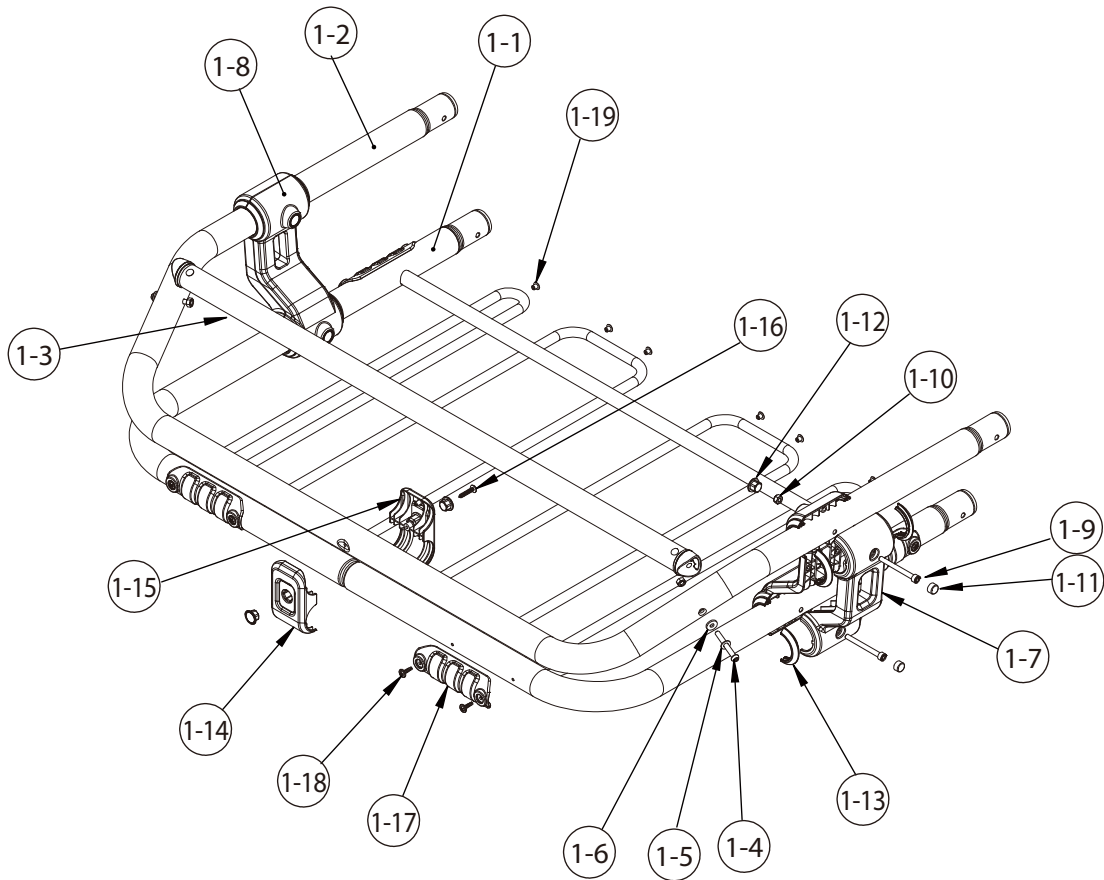

## SPARE PARTS

PART	DESCRIPTION	PART NUMBER	QTY.	PART	DESCRIPTION	PART NUMBER	QTY.
1	Front basket		1	16	Wrench	132-00022-05C	1
2	Rear basket		1	17	Wrench	144-00015-06D	1
3	Water proof plug inner plug	130-00775-01C	4	18	Allen key	144-00003-06D	1
4	Side cover (outside)	130-00642-01C	2	19			
5	Side cover (inside)	130-00643-01C	2	20			
6	Screw M6x60mm	140-0906-009-04D	4	21			
7	Nylock nut M6	141-0106-001-04D	9	22			
8	Screw cap	130-00690-01C	4	23			
9	Inner plug	130-00654-01C	4	24			
10	Ring	130-00644-05C	16	25			
11	Spoiler	3508-00659-99C	1	26			
12	Spoiler clip Ø1.25"	130-00646-01C	3	27			
13	Spoiler clip Ø1.5"	130-00645-01C	2	28			
14	Carriage bolt M6x20mm	140-0106-054-04D	5	29			
15	Saddle set	3509-00284-99C	4	30			

## SPARE PARTS

PART	DESCRIPTION	PART NUMBER	QTY.	PART	DESCRIPTION	PART NUMBER	QTY.
1-1	Front luggage tray welding		1				
1-2	Top tube		1				
1-3	Deflector support tube		1				
1-4	Screw M6x50mm	140-1106-016-13D	2				
1-5	Washer Ø6.5xØ13	142-1065-003-13D	2				
1-6	Rubber washer	130-00823-01C	2				
1-7	Side cover (outside)	130-00642-01C	2				
1-8	Side cover (inside)	130-00643-01C	2				
1-9	Screw M6x60mm	140-0906-009-04D	4				
1-10	Nylock nut M6	141-0106-001-04D	4				
1-11	Screw cap	130-00690-01C	4				
1-12	End cap	130-00654-01C	6				
1-13	Ring	130-00644-05C	16				
1-14	Front holder	130-00648-01C	1				
1-15	Rear holder	130-00649-01C	1				
1-16	Screw Ø4.8x25	140-1783-001-04D	1				
1-17	Plastic pad	130-00630-01C	4				
1-18	Screw ST4.2x16	140-3104-001-12D	8				
1-19	Water proof plug	130-00666-01C	6				
1-20							