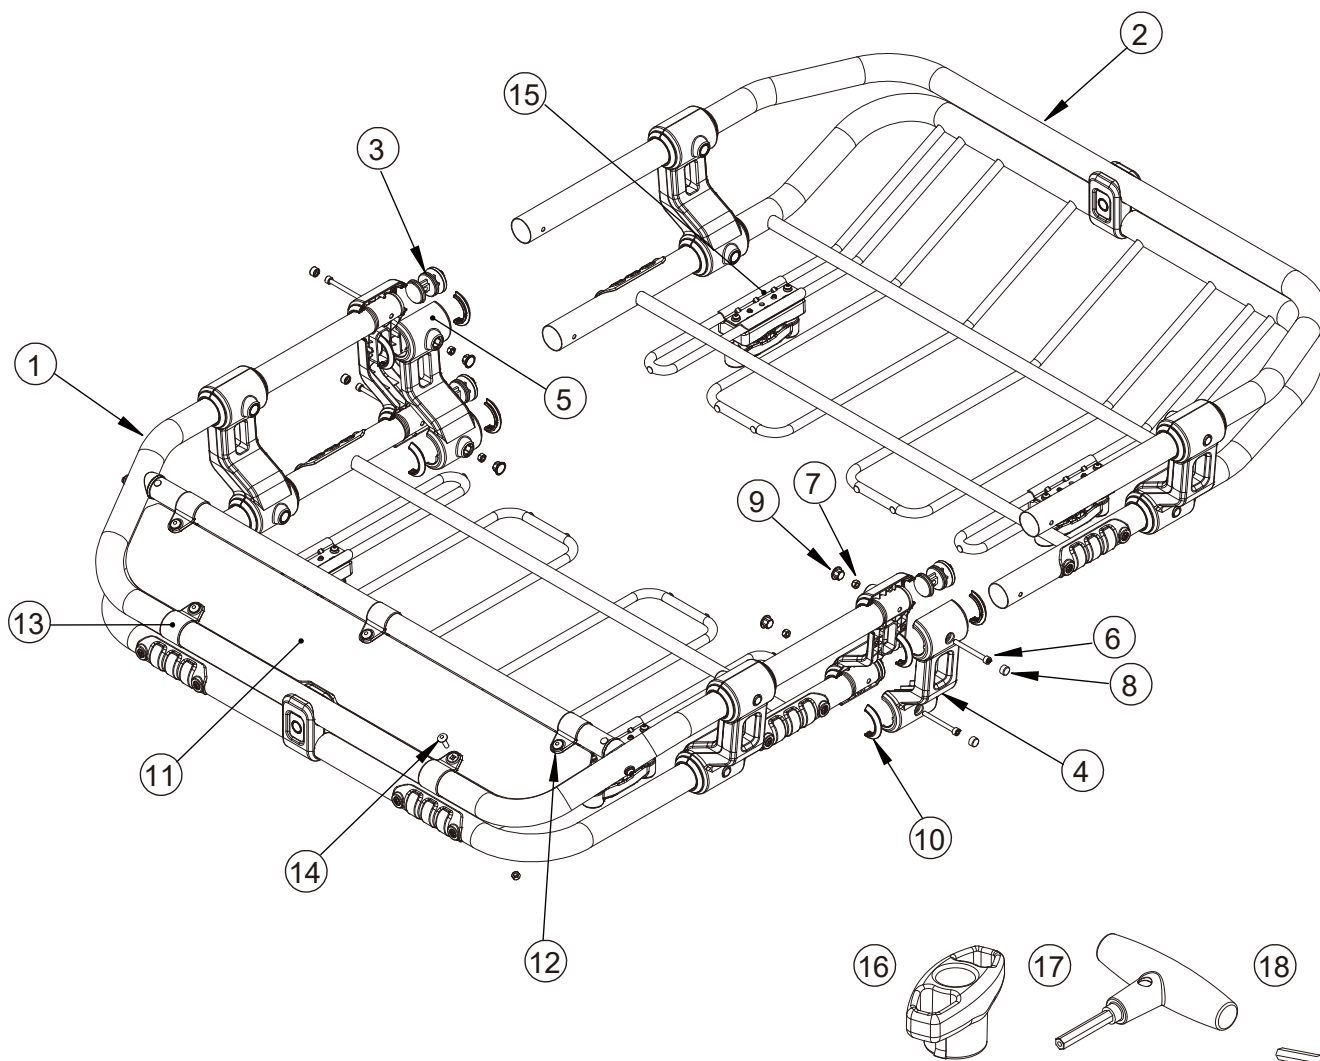

## SPARE PARTS

PART	DESCRIPTION	PART NUMBER	QTY.	PART	DESCRIPTION	PART NUMBER	QTY.
1	Front basket		1	16	Wrench	132-00022-05C	1
2	Rear basket		1	17	Wrench	144-00015-06D	1
3	Water proof plug inner plug	130-00775-01C	4	18	Allen key	144-00003-06D	1
4	Side cover (outside)	130-00642-01C	2	19			
5	Side cover (inside)	130-00643-01C	2	20			
6	Screw M6x60mm	140-0906-009-04D	4	21			
7	Nylock nut M6	141-0106-001-04D	9	22			
8	Screw cap	130-00690-01C	4	23			
9	Inner plug	130-00654-01C	4	24			
10	Ring	130-00644-05C	16	25			
11	Spoiler	3508-00659-99C	1	26			
12	Spoiler clip Ø1.25"	130-00646-01C	3	27			
13	Spoiler clip Ø1.5"	130-00645-01C	2	28			
14	Carriage bolt M6x20mm	140-0106-054-04D	5	29			
15	Saddle set	3509-00284-99C	4	30			

## SPARE PARTS

PART	DESCRIPTION	PART NUMBER	QTY.	PART	DESCRIPTION	PART NUMBER	QTY.
1-1	Front luggage tray welding		1				
1-2	Top tube		1				
1-3	Deflector support tube		1				
1-4	Screw M6x50mm	140-1106-016-13D	2				
1-5	Washer Ø6.5xØ13	142-1065-003-13D	2				
1-6	Rubber washer	130-00823-01C	2				
1-7	Side cover (outside)	130-00642-01C	2				
1-8	Side cover (inside)	130-00643-01C	2				
1-9	Screw M6x60mm	140-0906-009-04D	4				
1-10	Nylock nut M6	141-0106-001-04D	4				
1-11	Screw cap	130-00690-01C	4				
1-12	End cap	130-00654-01C	6				
1-13	Ring	130-00644-05C	16				
1-14	Front holder	130-00648-01C	1				
1-15	Rear holder	130-00649-01C	1				
1-16	Screw Ø4.8x25	140-1783-001-04D	1				
1-17	Plastic pad	130-00630-01C	4				
1-18	Screw ST4.2x16	140-3104-001-12D	8				
1-19	Water proof plug	130-00666-01C	6				
1-20							