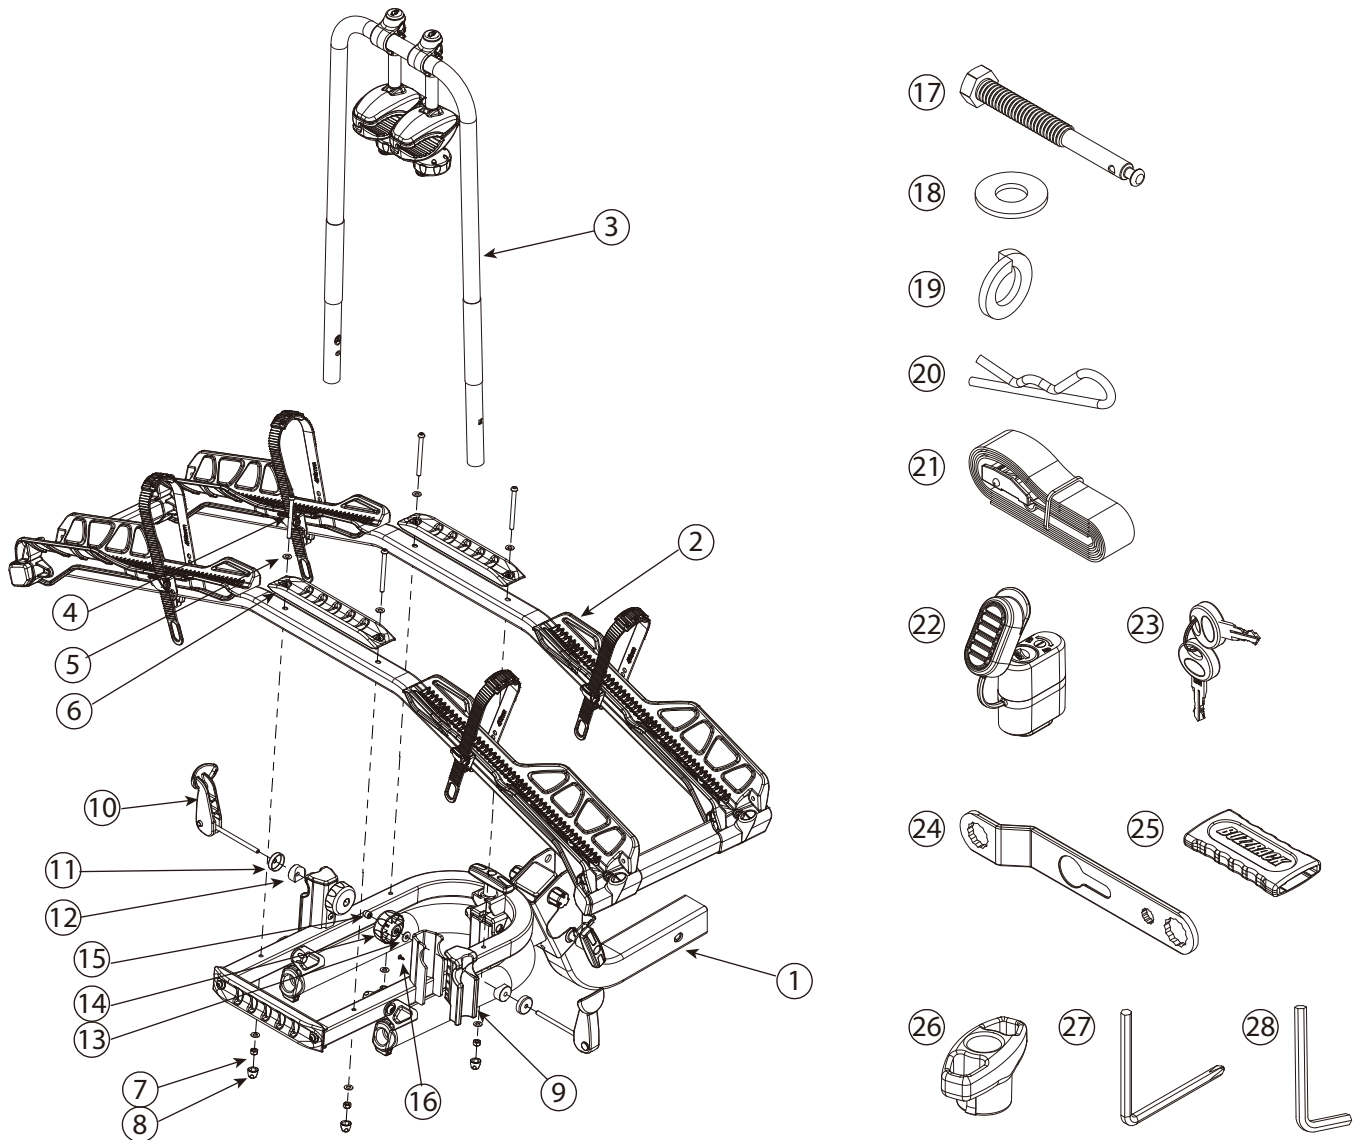

SPARE PARTS

PART	DESCRIPTION	PART NUMBER	QTY.	PART	DESCRIPTION	PART NUMBER	QTY.
1	Foot assembly		1	16	Screw Ø4.8x14	140-1783-002-04D	2
2	Platform assembly		1	17	Hex bolt 1/2"-13UNCx118mm	140-0440-010-04D	1
3	Top frame assembly		1	18	Washer Ø13.5xØ27	142-1135-003-04D	1
4	Screw M6x70mm	140-1106-028-04D	4	19	Spring washer 1/2"	142-2045-001-04D	1
5	Washer Ø6.5xØ13	142-1065-003-04D	8	20	R-pin	143-00003-04D	1
6	Wheel support tube cover	130-00738-01C	2	21	Safety strap	3522-00072-03C-01	1
7	Nylock nut M6	141-0106-001-04D	4	22	Hitch lock	3509-00301-16C	1
8	Screw cap M6	130-00458-01C	4	23	Key	147-01905-99D	2
9	Plastic bushing	130-00814-01C	2	24	Wrench	3344-00008-00P	1
10	Can lever assembly	3509-00372-16C	2	25	Wrench protector	130-00513-01C	1
11	Steel cap	3209-00373-04D	2	26	T-wrench	132-00022-05C	1
12	Plastic washer	130-00035-01C	2	27	Allen key(4.0)	144-00009-06D	1
13	Washer Ø6.5xØ16	142-1065-004-04D	2	28	Allen key(5.0)	144-00003-06D	1
14	Knob M6	3503-00088-01C	2	29			
15	Nut M6	141-2606-001-04D	2	30			

SPARE PARTS

PART	DESCRIPTION	PART NUMBER	QTY.	PART	DESCRIPTION	PART NUMBER	QTY.
1-1	Hitch tube assembly		1				
1-2	Welding assembly		1				
1-3	Screw M8x45mm	140-1108-016-04D	2				
1-4	Nylock nut M8	141-0108-001-04D	2				
1-5	Screw cap M8	130-00459-01C	2				
1-6	Screw M6x25mm	140-1106-005-04D	2				
1-7	Spring Washer M6	142-2006-001-04D	2				
1-8	Washer Ø6.5xØ13	142-1065-003-04D	2				
1-9	Cover	3508-00821-99C	1				
1-10							
1-11							
1-12							
1-13							
1-14							
1-15							
1-16							
1-17							
1-18							
1-19							
1-20							