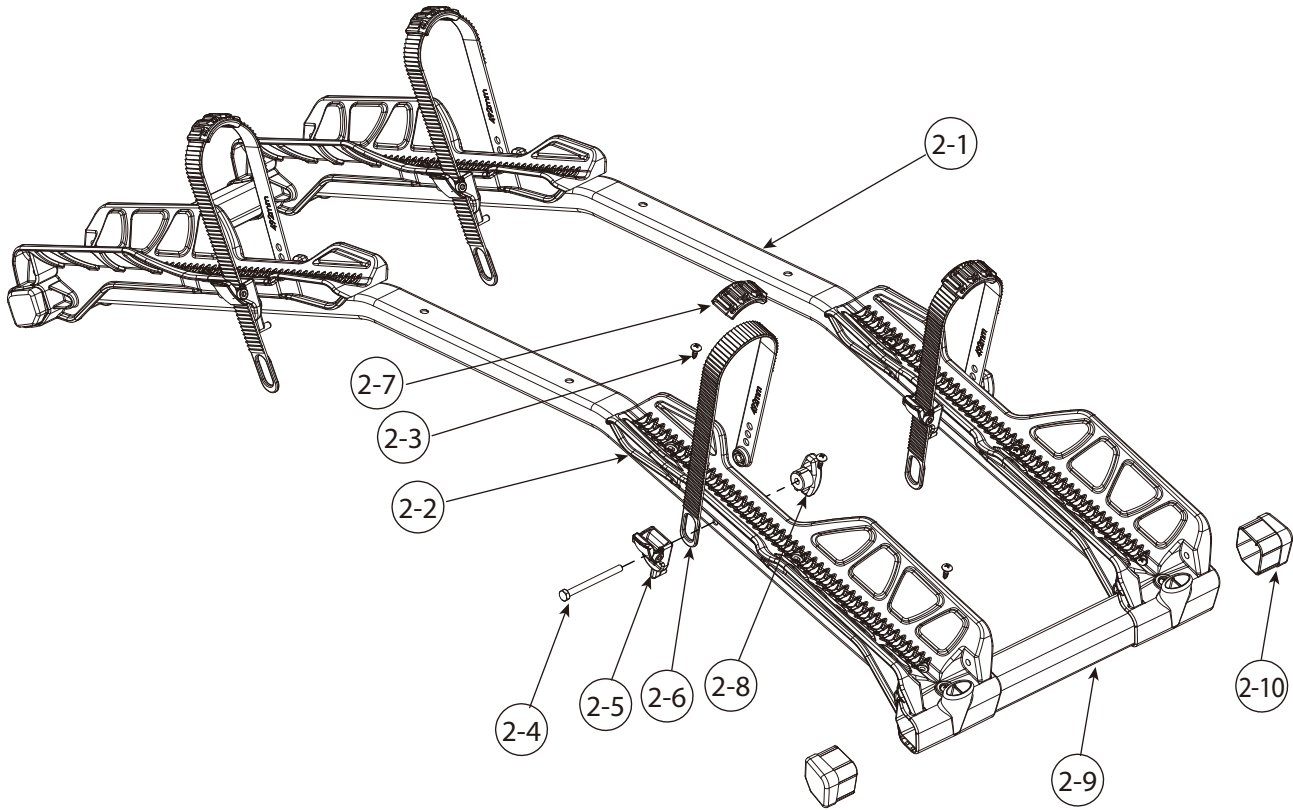

SPARE PARTS

PART	DESCRIPTION	PART NUMBER	QTY.	PART	DESCRIPTION	PART NUMBER	QTY.
1-1	Hitch tube assembly		1				
1-2	Welding assembly		1				
1-3	Screw M8x45mm	140-1108-016-04D	2				
1-4	Nylock nut M8	141-0108-001-04D	2				
1-5	Screw cap M8	130-00459-01C	2				
1-6	Screw M6x25mm	140-1106-005-04D	2				
1-7	Spring Washer M6	142-2006-001-04D	2				
1-8	Washer Ø6.5xØ13	142-1065-003-04D	2				
1-9	Cover	3508-00821-99C	1				
1-10							
1-11							
1-12							
1-13							
1-14							
1-15							
1-16							
1-17							
1-18							
1-19							
1-20							

SPARE PARTS

PART	DESCRIPTION	PART NUMBER	QTY.	PART	DESCRIPTION	PART NUMBER	QTY.
1-1-1	Hitch tube	3204-00130-04P	1				
1-1-2	Welding assembly	3205-00199-04P	1				
1-1-3	Bracket shim	130-00783-01C	2				
1-1-4	Square cap 2"	130-00274-01C	1				
1-1-5	Hex bolt M12x80mm	140-0312-001-04D	1				
1-1-6	T-knob assembly	3503-00134-16C	1				
1-1-7	Nylock nut M12	141-0112-001-04D	1				
1-1-8	Screw cap 3/4"	130-00019-01C	2				
1-1-9	Screw M8x60mm	140-1108-012-04D	1				
1-1-10	Plastic cap	130-00789-16C	1				
1-1-11	Nylock nut M8	141-0108-001-04D	1				
1-1-12	Screw cap M8	130-00459-01C	1				
1-1-13	Eye bolt M8x80mm	140-2008-001-04D	1				
1-1-14	T-knob	3503-00126-16C	1				
1-1-15	End cap	130-00705-01C	2				
1-1-16							
1-1-17							
1-1-18							
1-1-19							
1-1-20							

SPARE PARTS

PART	DESCRIPTION	PART NUMBER	QTY.	PART	DESCRIPTION	PART NUMBER	QTY.
2-1	Wheel support tube	3202-00127-44P	2				
2-2	Wheel suport	130-00735-01C	4				
2-3	Screw Ø4.8x14	140-1783-002-04D	16				
2-4	Hex bolt M6x70mm	140-0306-041-04D	4				
2-5	Ratchet for wheel strap	3509-00318-16C	4				
2-6	Wheel strap 492mm	130-00687-01C	4				
2-7	Strap pad	130-00637-16C	4				
2-8	T-knob	3509-00319-01C	4				
2-9	Side tube	3420-00042-44P	2				
2-10	End cap	130-00737-01C	4				
2-11							
2-12							
2-13							
2-14							
2-15							
2-16							
2-17							
2-18							
2-19							
2-20							