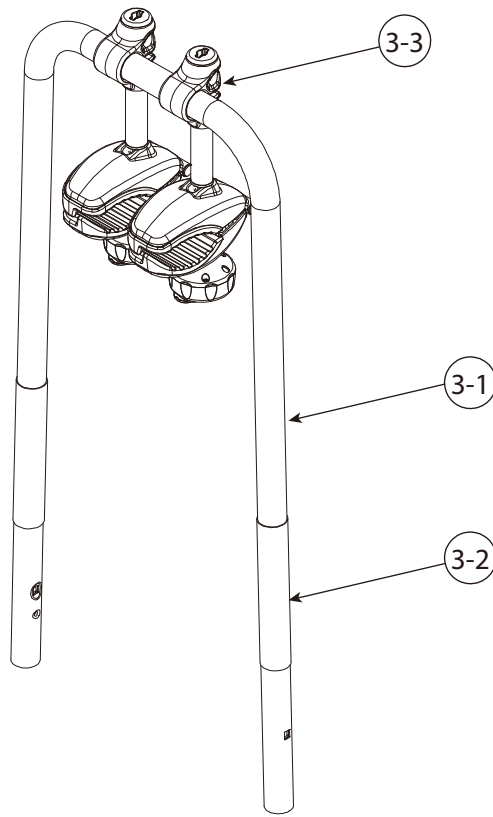

SPARE PARTS

PART	DESCRIPTION	PART NUMBER	QTY.	PART	DESCRIPTION	PART NUMBER	QTY.
1-1-1	Hitch tube	3204-00130-04P	1				
1-1-2	Welding assembly	3205-00199-04P	1				
1-1-3	Bracket shim	130-00783-01C	2				
1-1-4	Square cap 2"	130-00274-01C	1				
1-1-5	Hex bolt M12x80mm	140-0312-001-04D	1				
1-1-6	T-knob assembly	3503-00134-16C	1				
1-1-7	Nylock nut M12	141-0112-001-04D	1				
1-1-8	Screw cap 3/4"	130-00019-01C	2				
1-1-9	Screw M8x60mm	140-1108-012-04D	1				
1-1-10	Plastic cap	130-00789-16C	1				
1-1-11	Nylock nut M8	141-0108-001-04D	1				
1-1-12	Screw cap M8	130-00459-01C	1				
1-1-13	Eye bolt M8x80mm	140-2008-001-04D	1				
1-1-14	T-knob	3503-00126-16C	1				
1-1-15	End cap	130-00705-01C	2				
1-1-16							
1-1-17							
1-1-18							
1-1-19							
1-1-20							

SPARE PARTS

PART	DESCRIPTION	PART NUMBER	QTY.	PART	DESCRIPTION	PART NUMBER	QTY.
2-1	Wheel support tube	3202-00127-44P	2				
2-2	Wheel suport	130-00735-01C	4				
2-3	Screw Ø4.8x14	140-1783-002-04D	16				
2-4	Hex bolt M6x70mm	140-0306-041-04D	4				
2-5	Ratchet for wheel strap	3509-00318-16C	4				
2-6	Wheel strap 492mm	130-00687-01C	4				
2-7	Strap pad	130-00637-16C	4				
2-8	T-knob	3509-00319-01C	4				
2-9	Side tube	3420-00042-44P	2				
2-10	End cap	130-00737-01C	4				
2-11							
2-12							
2-13							
2-14							
2-15							
2-16							
2-17							
2-18							
2-19							
2-20							

SPARE PARTS

PART	DESCRIPTION	PART NUMBER	QTY.	PART	DESCRIPTION	PART NUMBER	QTY.
3-1	Vertical tube	3201-00415-44P	1				
3-2	PVC corer	131-00043-01C	2				
3-3	Clamp assembly		2				
3-4							
3-5							
3-6							
3-7							
3-8							
3-9							
3-10							
3-11							
3-12							
3-13							
3-14							
3-15							
3-16							
3-17							
3-18							
3-19							
3-20							