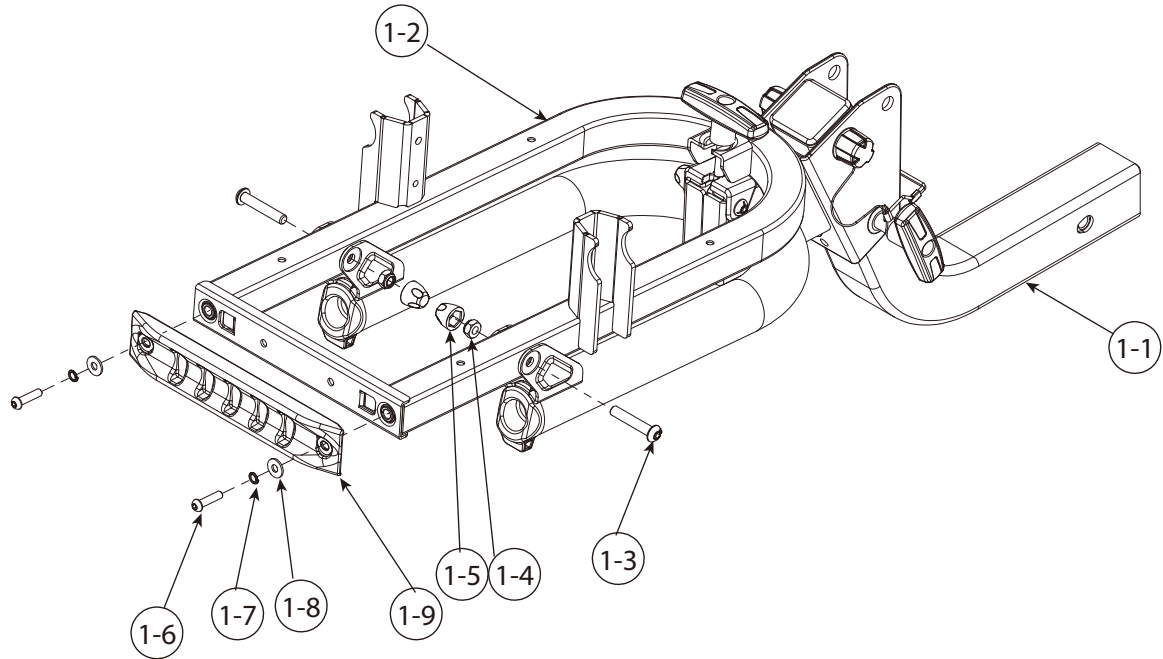

SPARE PARTS

PART	DESCRIPTION	PART NUMBER	QTY.	PART	DESCRIPTION	PART NUMBER	QTY.
1	Foot assembly		1	16	Screw Ø4.8x14	140-1783-002-04D	2
2	Platform assembly		1	17	Hex bolt 1/2"-13UNCx118mm	140-0440-010-04D	1
3	Top frame assembly		1	18	Washer Ø13.5xØ27	142-1135-003-04D	1
4	Screw M6x70mm	140-1106-028-04D	4	19	Spring washer 1/2"	142-2045-001-04D	1
5	Washer Ø6.5xØ13	142-1065-003-04D	8	20	R-pin	143-00003-04D	1
6	Wheel support tube cover	130-00738-01C	2	21	Safety strap	3522-00072-03C-01	1
7	Nylock nut M6	141-0106-001-04D	4	22	Hitch lock	3509-00301-16C	1
8	Screw cap M6	130-00458-01C	4	23	Key	147-01905-99D	2
9	Plastic bushing	130-00814-01C	2	24	Wrench	3344-00008-00P	1
10	Can lever assembly	3509-00372-16C	2	25	Wrench protector	130-00513-01C	1
11	Steel cap	3209-00373-04D	2	26	T-wrench	132-00022-05C	1
12	Plastic washer	130-00035-01C	2	27	Allen key(4.0)	144-00009-06D	1
13	Washer Ø6.5xØ16	142-1065-004-04D	2	28	Allen key(5.0)	144-00003-06D	1
14	Knob M6	3503-00088-01C	2	29			
15	Nut M6	141-2606-001-04D	2	30			

SPARE PARTS

PART	DESCRIPTION	PART NUMBER	QTY.	PART	DESCRIPTION	PART NUMBER	QTY.
1-1	Hitch tube assembly		1				
1-2	Welding assembly		1				
1-3	Screw M8x45mm	140-1108-016-04D	2				
1-4	Nylock nut M8	141-0108-001-04D	2				
1-5	Screw cap M8	130-00459-01C	2				
1-6	Screw M6x25mm	140-1106-005-04D	2				
1-7	Spring Washer M6	142-2006-001-04D	2				
1-8	Washer Ø6.5xØ13	142-1065-003-04D	2				
1-9	Cover	3508-00821-99C	1				
1-10							
1-11							
1-12							
1-13							
1-14							
1-15							
1-16							
1-17							
1-18							
1-19							
1-20							