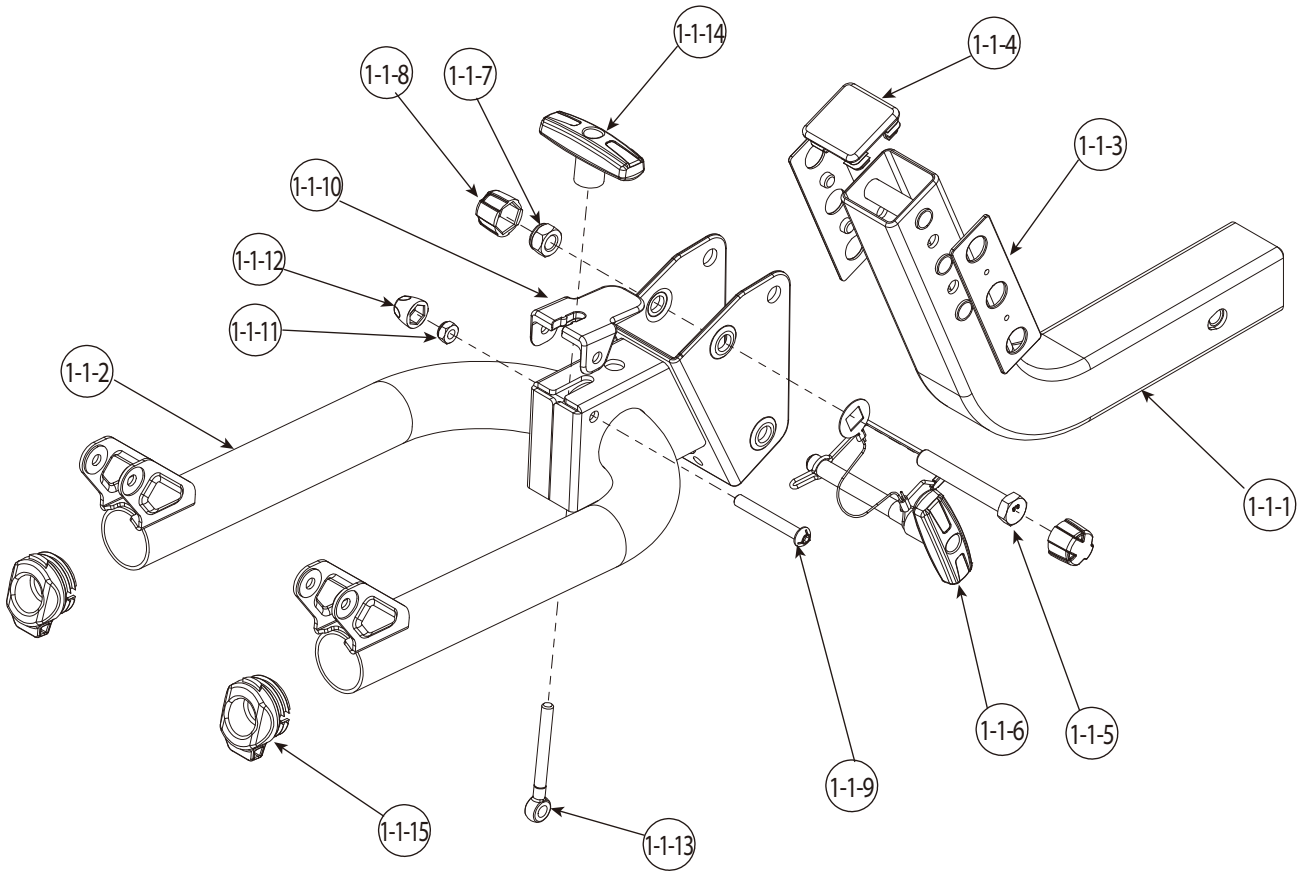

SPARE PARTS

PART	DESCRIPTION	PART NUMBER	QTY.	PART	DESCRIPTION	PART NUMBER	QTY.
1-1-1	Hitch tube	3204-00130-04P	1				
1-1-2	Welding assembly	3205-00199-04P	1				
1-1-3	Bracket shim	130-00783-01C	2				
1-1-4	Square cap 2"	130-00274-01C	1				
1-1-5	Hex bolt M12x80mm	140-0312-001-04D	1				
1-1-6	T-knob assembly	3503-00134-16C	1				
1-1-7	Nylock nut M12	141-0112-001-04D	1				
1-1-8	Screw cap 3/4"	130-00019-01C	2				
1-1-9	Screw M8x60mm	140-1108-012-04D	1				
1-1-10	Plastic cap	130-00789-16C	1				
1-1-11	Nylock nut M8	141-0108-001-04D	1				
1-1-12	Screw cap M8	130-00459-01C	1				
1-1-13	Eye bolt M8x80mm	140-2008-001-04D	1				
1-1-14	T-knob	3503-00126-16C	1				
1-1-15	End cap	130-00705-01C	2				
1-1-16							
1-1-17							
1-1-18							
1-1-19							
1-1-20