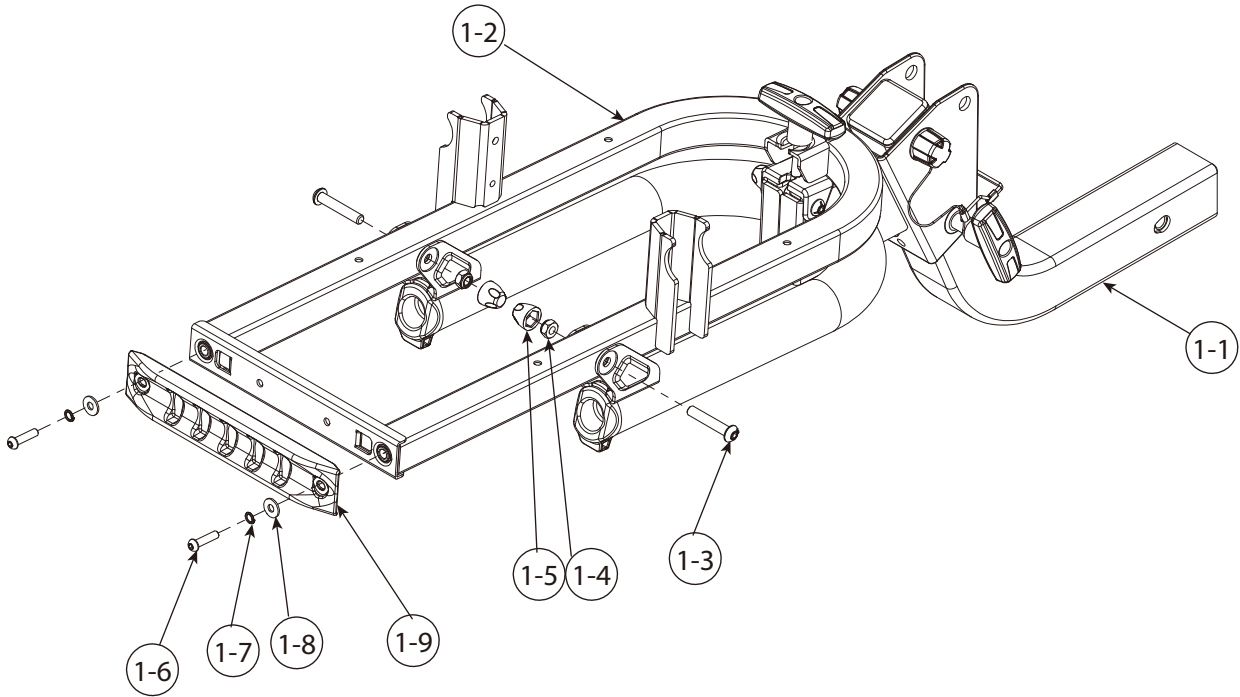

## SPARE PARTS

PART	DESCRIPTION	PART NUMBER	QTY.	PART	DESCRIPTION	PART NUMBER	QTY.
1	Foot assembly		1	16	Screw Ø4.8x14	140-1783-002-04D	2
2	Platform assembly		1	17	Hex bolt 1/2"-13UNCx118mm	140-0440-010-04D	1
3	Top frame assembly		1	18	Washer Ø13.5xØ27	142-1135-003-04D	1
4	Screw M6x70mm	140-1106-028-04D	6	19	Spring washer 1/2"	142-2045-001-04D	1
5	Washer Ø6.5xØ13	142-1065-003-04D	12	20	R-pin	143-00003-04D	1
6	Wheel support tube cover	130-00738-01C	3	21	Safety strap	3522-00072-03C-01	1
7	Nylock nut M6	141-0106-001-04D	6	22	Hitch lock	3509-00301-16C	1
8	Screw cap M6	130-00458-01C	6	23	Key	147-01905-99D	2
9	Plastic bushing	130-00814-01C	2	24	Wrench	3344-00008-00P	1
10	Can lever assembly	3509-00372-16C	2	25	Wrench protector	130-00513-01C	1
11	Steel cap	3209-00373-04D	2	26	T-wrench	132-00022-05C	1
12	Plastic washer	130-00035-01C	2	27	Allen key(4.0)	144-00009-06D	1
13	Washer Ø6.5xØ16	142-1065-004-04D	2	28	Allen key(5.0)	144-00003-06D	1
14	Knob M6	3503-00088-01C	2	29			
15	Nut M6	141-2606-001-04D	2	30			

## SPARE PARTS

PART	DESCRIPTION	PART NUMBER	QTY.	PART	DESCRIPTION	PART NUMBER	QTY.
1-1	Hitch tube assembly		1				
1-2	Welding assembly		1				
1-3	Screw M8x45mm	140-1108-016-04D	2				
1-4	Nylock nut M8	141-0108-001-04D	2				
1-5	Screw cap M8	130-00459-01C	2				
1-6	Screw M6x25mm	140-1106-005-04D	2				
1-7	Spring Washer M6	142-2006-001-04D	2				
1-8	Washer Ø6.5xØ13	142-1065-003-04D	2				
1-9	Cover	3508-00821-99C	1				
1-10							
1-11							
1-12							
1-13							
1-14							
1-15							
1-16							
1-17							
1-18							
1-19							
1-20							