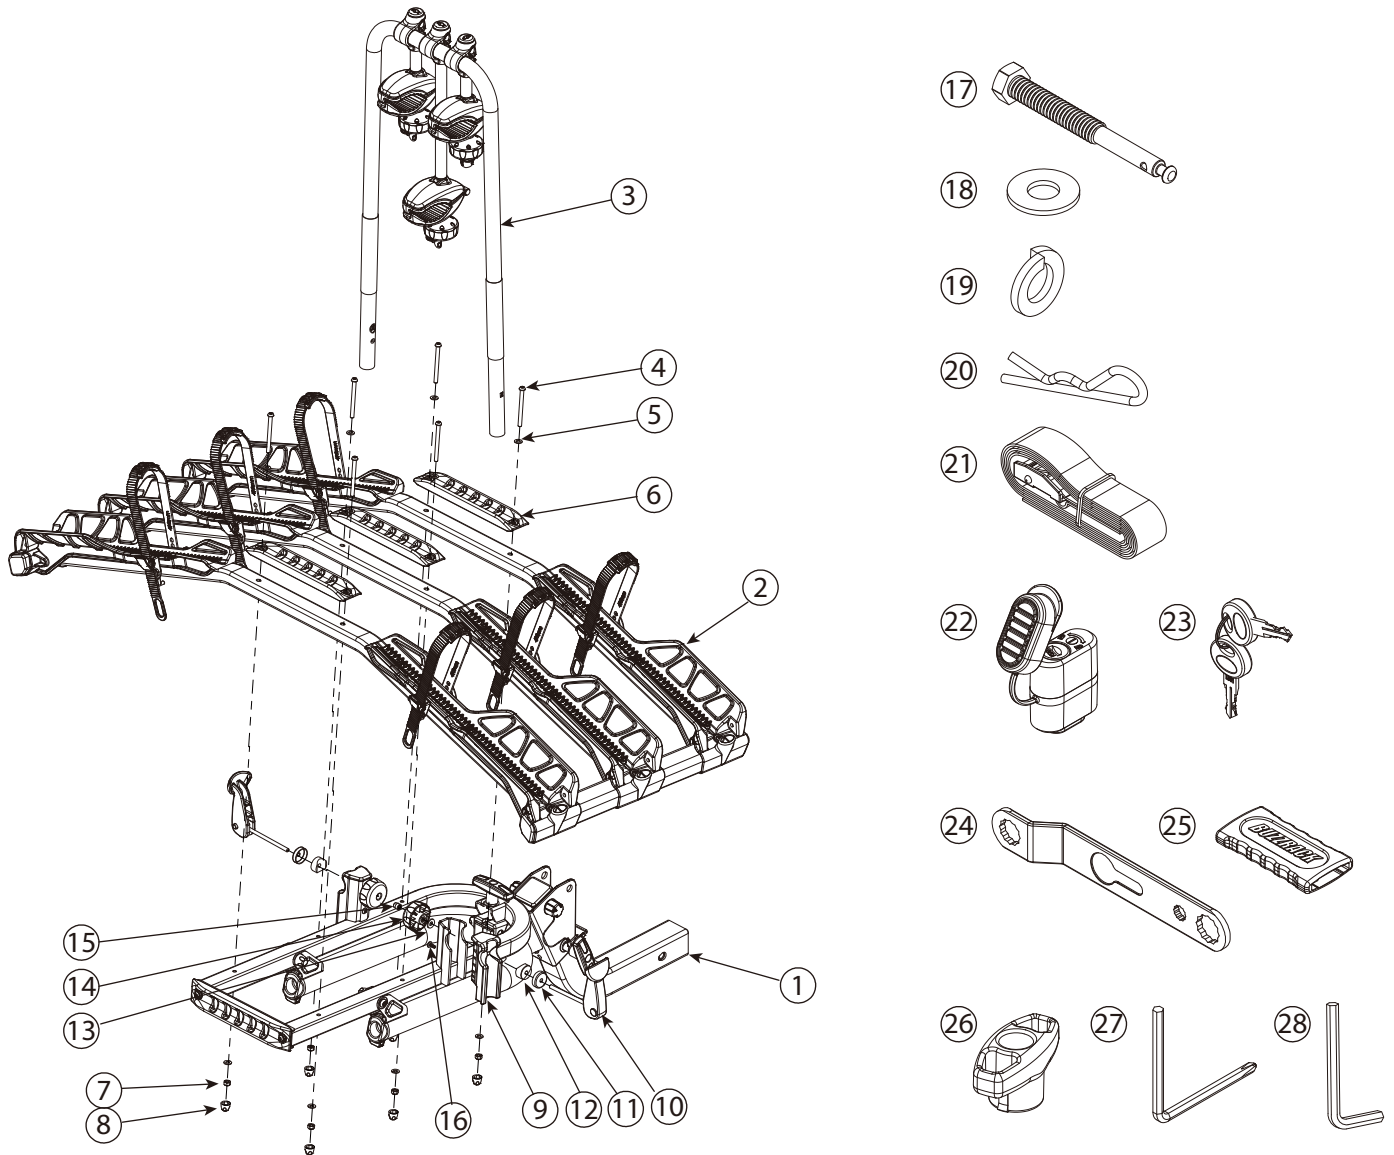

## SPARE PARTS

PART	DESCRIPTION	PART NUMBER	QTY.	PART	DESCRIPTION	PART NUMBER	QTY.
1	Foot assembly		1	16	Screw Ø4.8x14	140-1783-002-04D	2
2	Platform assembly		1	17	Hex bolt 1/2"-13UNCx118mm	140-0440-010-04D	1
3	Top frame assembly		1	18	Washer Ø13.5xØ27	142-1135-003-04D	1
4	Screw M6x70mm	140-1106-028-04D	6	19	Spring washer 1/2"	142-2045-001-04D	1
5	Washer Ø6.5xØ13	142-1065-003-04D	12	20	R-pin	143-00003-04D	1
6	Wheel support tube cover	130-00738-01C	3	21	Safety strap	3522-00072-03C-01	1
7	Nylock nut M6	141-0106-001-04D	6	22	Hitch lock	3509-00301-16C	1
8	Screw cap M6	130-00458-01C	6	23	Key	147-01905-99D	2
9	Plastic bushing	130-00814-01C	2	24	Wrench	3344-00008-00P	1
10	Can lever assembly	3509-00372-16C	2	25	Wrench protector	130-00513-01C	1
11	Steel cap	3209-00373-04D	2	26	T-wrench	132-00022-05C	1
12	Plastic washer	130-00035-01C	2	27	Allen key(4.0)	144-00009-06D	1
13	Washer Ø6.5xØ16	142-1065-004-04D	2	28	Allen key(5.0)	144-00003-06D	1
14	Knob M6	3503-00088-01C	2	29			
15	Nut M6	141-2606-001-04D	2	30			

## SPARE PARTS

PART	DESCRIPTION	PART NUMBER	QTY.	PART	DESCRIPTION	PART NUMBER	QTY.
1-1	Hitch tube assembly		1				
1-2	Welding assembly		1				
1-3	Screw M8x45mm	140-1108-016-04D	2				
1-4	Nylock nut M8	141-0108-001-04D	2				
1-5	Screw cap M8	130-00459-01C	2				
1-6	Screw M6x25mm	140-1106-005-04D	2				
1-7	Spring Washer M6	142-2006-001-04D	2				
1-8	Washer Ø6.5xØ13	142-1065-003-04D	2				
1-9	Cover	3508-00821-99C	1				
1-10							
1-11							
1-12							
1-13							
1-14							
1-15							
1-16							
1-17							
1-18							
1-19							
1-20							