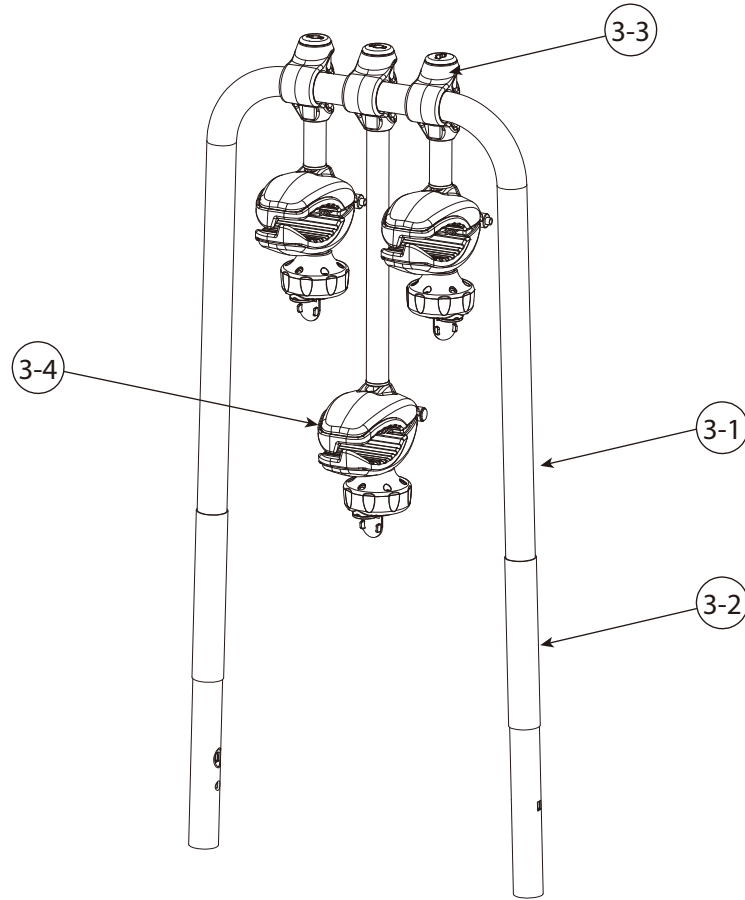

## SPARE PARTS

PART	DESCRIPTION	PART NUMBER	QTY.	PART	DESCRIPTION	PART NUMBER	QTY.
1-1-1	Hitch tube	3204-00130-04P	1				
1-1-2	Welding assembly	3205-00199-04P	1				
1-1-3	Bracket shim	130-00783-01C	2				
1-1-4	Square cap 2"	130-00274-01C	1				
1-1-5	Hex bolt M12x80mm	140-0312-001-04D	1				
1-1-6	T-knob assembly	3503-00134-16C	1				
1-1-7	Nylock nut M12	141-0112-001-04D	1				
1-1-8	Screw cap 3/4"	130-00019-01C	2				
1-1-9	Screw M8x60mm	140-1108-012-04D	1				
1-1-10	Plastic cap	130-00789-16C	1				
1-1-11	Nylock nut M8	141-0108-001-04D	1				
1-1-12	Screw cap M8	130-00459-01C	1				
1-1-13	Eye bolt M8x80mm	140-2008-001-04D	1				
1-1-14	T-knob	3503-00126-16C	1				
1-1-15	End cap	130-00705-01C	2				
1-1-16							
1-1-17							
1-1-18							
1-1-19							
1-1-20							

## SPARE PARTS

PART	DESCRIPTION	PART NUMBER	QTY.	PART	DESCRIPTION	PART NUMBER	QTY.
2-1	Wheel support tube	3202-00127-44P	3				
2-2	Wheel suport	130-00735-01C	6				
2-3	Screw Ø4.8x14	140-1783-002-04D	24				
2-4	Hex bolt M6x70mm	140-0306-041-04D	6				
2-5	Ratchet for wheel strap	3509-00318-16C	6				
2-6	Wheel strap 492mm	130-00687-01C	6				
2-7	Strap pad	130-00637-16C	6				
2-8	T-knob M6	3509-00319-01C	6				
2-9	Side tube	3420-00042-44P	2				
2-10	End cap	130-00737-01C	4				
2-11							
2-12							
2-13							
2-14							
2-15							
2-16							
2-17							
2-18							
2-19							
2-20							

## SPARE PARTS

PART	DESCRIPTION	PART NUMBER	QTY.	PART	DESCRIPTION	PART NUMBER	QTY.
3-1	Vertical tube	3201-00415-44P	1				
3-2	PVC cover	131-00043-01C	2				
3-3	Clamp assembly - short		2				
3-4	Clamp assembly - long		1				
3-5							
3-6							
3-7							
3-8							
3-9							
3-10							
3-11							
3-12							
3-13							
3-14							
3-15							
3-16							
3-17							
3-18							
3-19							
3-20							