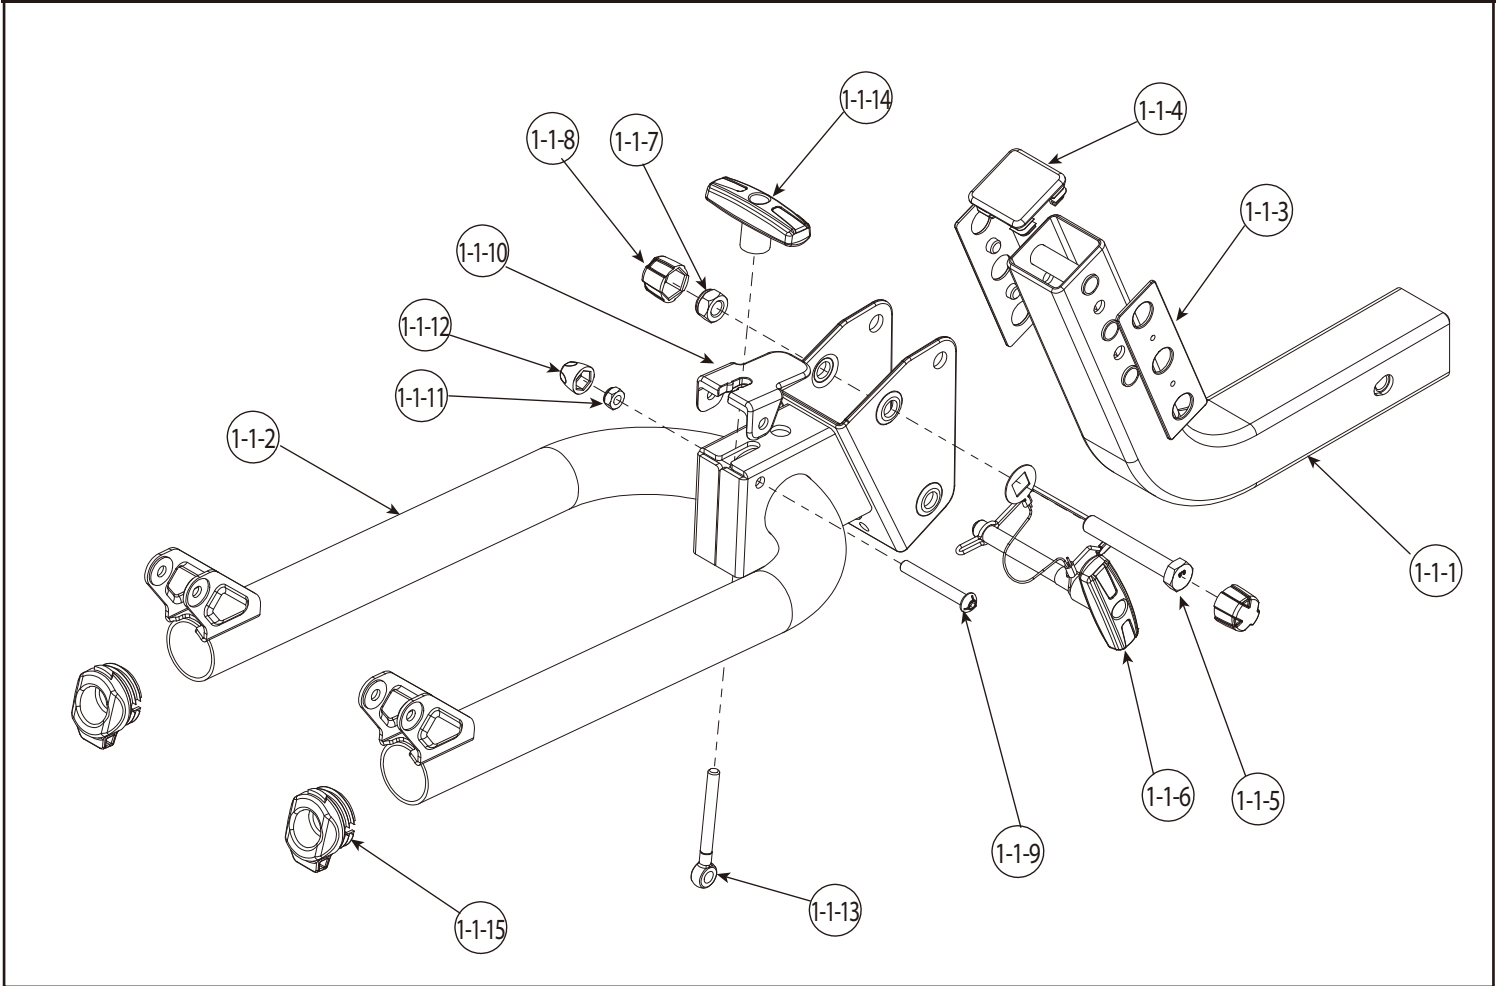

SPARE PARTS

PART	DESCRIPTION	PART NUMBER	QTY.	PART	DESCRIPTION	PART NUMBER	QTY.
1-1-1	Hitch tube	3204-00130-04P	1				
1-1-2	Welding assembly	3205-00199-04P	1				
1-1-3	Bracket shim	130-00783-01C	2				
1-1-4	Square cap 2"	130-00274-01C	1				
1-1-5	Hex bolt M12x80mm	140-0312-001-04D	1				
1-1-6	T-knob assembly	3503-00134-16C	1				
1-1-7	Nylock nut M12	141-0112-001-04D	1				
1-1-8	Screw cap 3/4"	130-00019-01C	2				
1-1-9	Screw M8x60mm	140-1108-012-04D	1				
1-1-10	Plastic cap	130-00789-16C	1				
1-1-11	Nylock nut M8	141-0108-001-04D	1				
1-1-12	Screw cap M8	130-00459-01C	1				
1-1-13	Eye bolt M8x80mm	140-2008-001-04D	1				
1-1-14	T-knob	3503-00126-16C	1				
1-1-15	End cap	130-00705-01C	2				
1-1-16							
1-1-17							
1-1-18							
1-1-19							
1-1-20