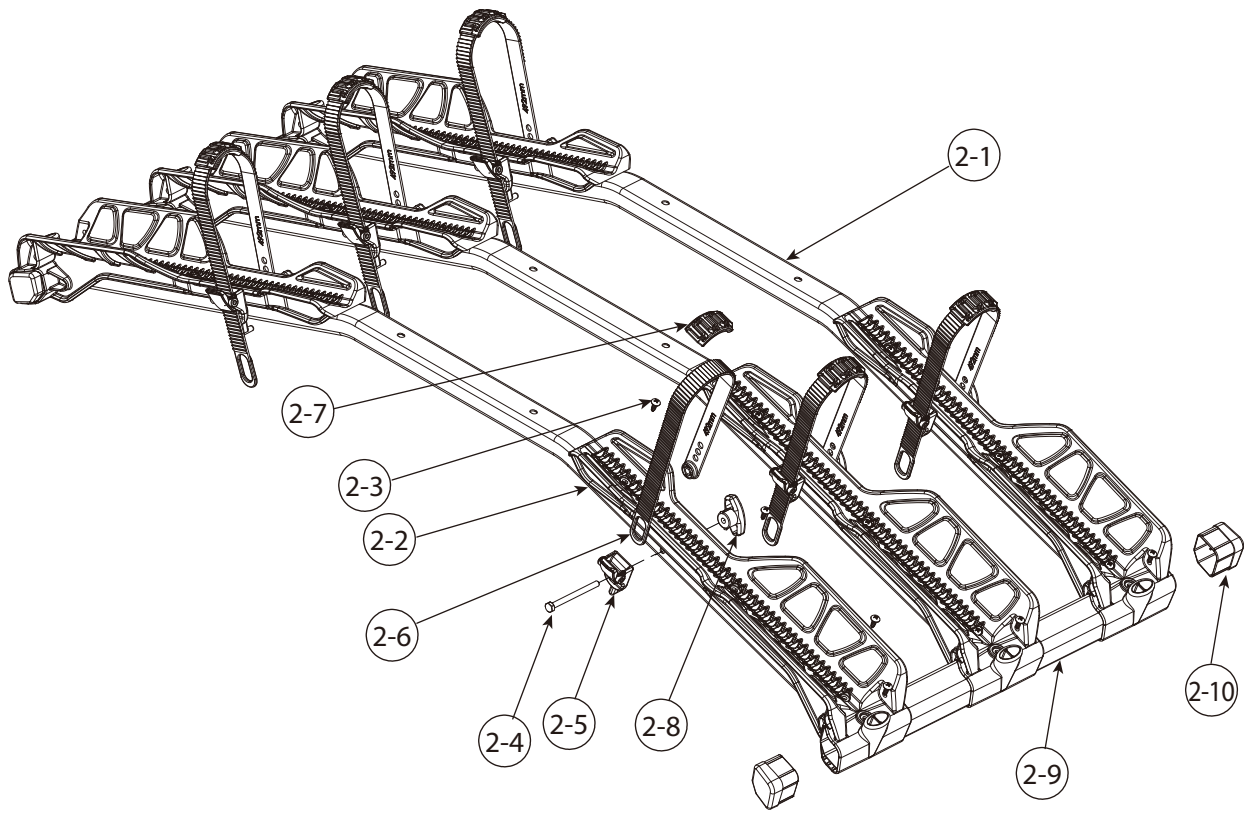

## SPARE PARTS

PART	DESCRIPTION	PART NUMBER	QTY.	PART	DESCRIPTION	PART NUMBER	QTY.
1-1	Hitch tube assembly		1				
1-2	Welding assembly		1				
1-3	Screw M8x45mm	140-1108-016-04D	2				
1-4	Nylock nut M8	141-0108-001-04D	2				
1-5	Screw cap M8	130-00459-01C	2				
1-6	Screw M6x25mm	140-1106-005-04D	2				
1-7	Spring Washer M6	142-2006-001-04D	2				
1-8	Washer Ø6.5xØ13	142-1065-003-04D	2				
1-9	Cover	3508-00821-99C	1				
1-10							
1-11							
1-12							
1-13							
1-14							
1-15							
1-16							
1-17							
1-18							
1-19							
1-20							

## SPARE PARTS

PART	DESCRIPTION	PART NUMBER	QTY.	PART	DESCRIPTION	PART NUMBER	QTY.
1-1-1	Hitch tube	3204-00130-04P	1				
1-1-2	Welding assembly	3205-00199-04P	1				
1-1-3	Bracket shim	130-00783-01C	2				
1-1-4	Square cap 2"	130-00274-01C	1				
1-1-5	Hex bolt M12x80mm	140-0312-001-04D	1				
1-1-6	T-knob assembly	3503-00134-16C	1				
1-1-7	Nylock nut M12	141-0112-001-04D	1				
1-1-8	Screw cap 3/4"	130-00019-01C	2				
1-1-9	Screw M8x60mm	140-1108-012-04D	1				
1-1-10	Plastic cap	130-00789-16C	1				
1-1-11	Nylock nut M8	141-0108-001-04D	1				
1-1-12	Screw cap M8	130-00459-01C	1				
1-1-13	Eye bolt M8x80mm	140-2008-001-04D	1				
1-1-14	T-knob	3503-00126-16C	1				
1-1-15	End cap	130-00705-01C	2				
1-1-16							
1-1-17							
1-1-18							
1-1-19							
1-1-20							

## SPARE PARTS

PART	DESCRIPTION	PART NUMBER	QTY.	PART	DESCRIPTION	PART NUMBER	QTY.
2-1	Wheel support tube	3202-00127-44P	3				
2-2	Wheel suport	130-00735-01C	6				
2-3	Screw Ø4.8x14	140-1783-002-04D	24				
2-4	Hex bolt M6x70mm	140-0306-041-04D	6				
2-5	Ratchet for wheel strap	3509-00318-16C	6				
2-6	Wheel strap 492mm	130-00687-01C	6				
2-7	Strap pad	130-00637-16C	6				
2-8	T-knob M6	3509-00319-01C	6				
2-9	Side tube	3420-00042-44P	2				
2-10	End cap	130-00737-01C	4				
2-11							
2-12							
2-13							
2-14							
2-15							
2-16							
2-17							
2-18							
2-19							
2-20							