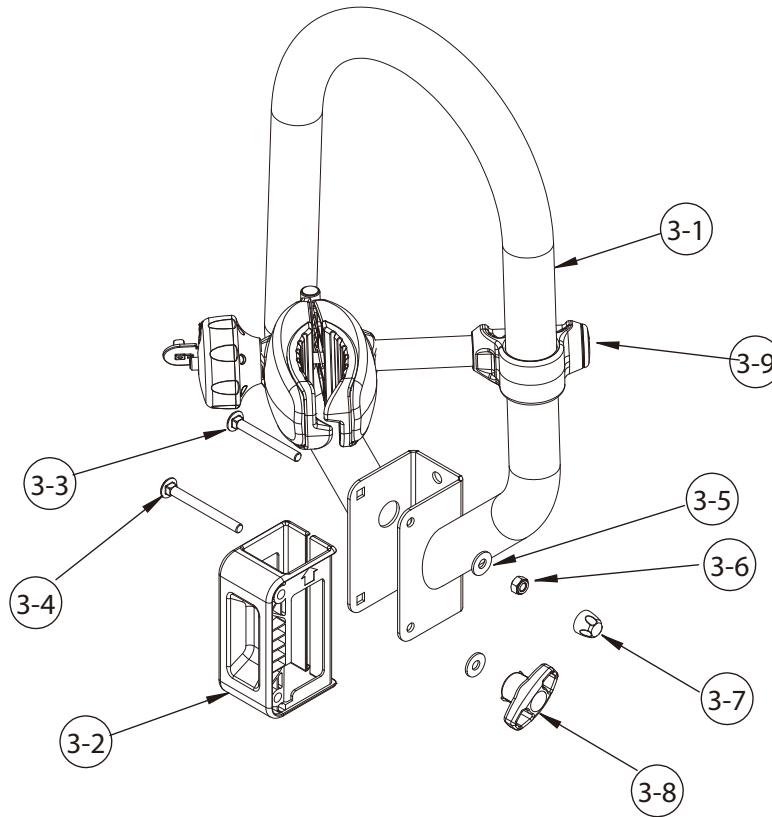

SPARE PARTS

PART	DESCRIPTION	PART NUMBER	QTY.	PART	DESCRIPTION	PART NUMBER	QTY.
3-1	Vertical frame	3203-00126-44P	1				
3-2	Bushing	130-00820-01C	1				
3-3	Carriage bolt M6x55mm	140-0106-023-04D	1				
3-4	Carriage bolt M6x62mm	140-0106-026-04D	1				
3-5	Washer Ø6.5xØ16	142-1065-004-04D	2				
3-6	Nylock nut M6	141-0106-001-04D	1				
3-7	Screw cap M6	130-00458-01C	1				
3-8	T-knob	3509-00319-01C	1				
3-9	Clamp assembly		2				
3-10							
3-11							
3-12							
3-13							
3-14							
3-15							
3-16							
3-17							
3-18							
3-19							
3-20