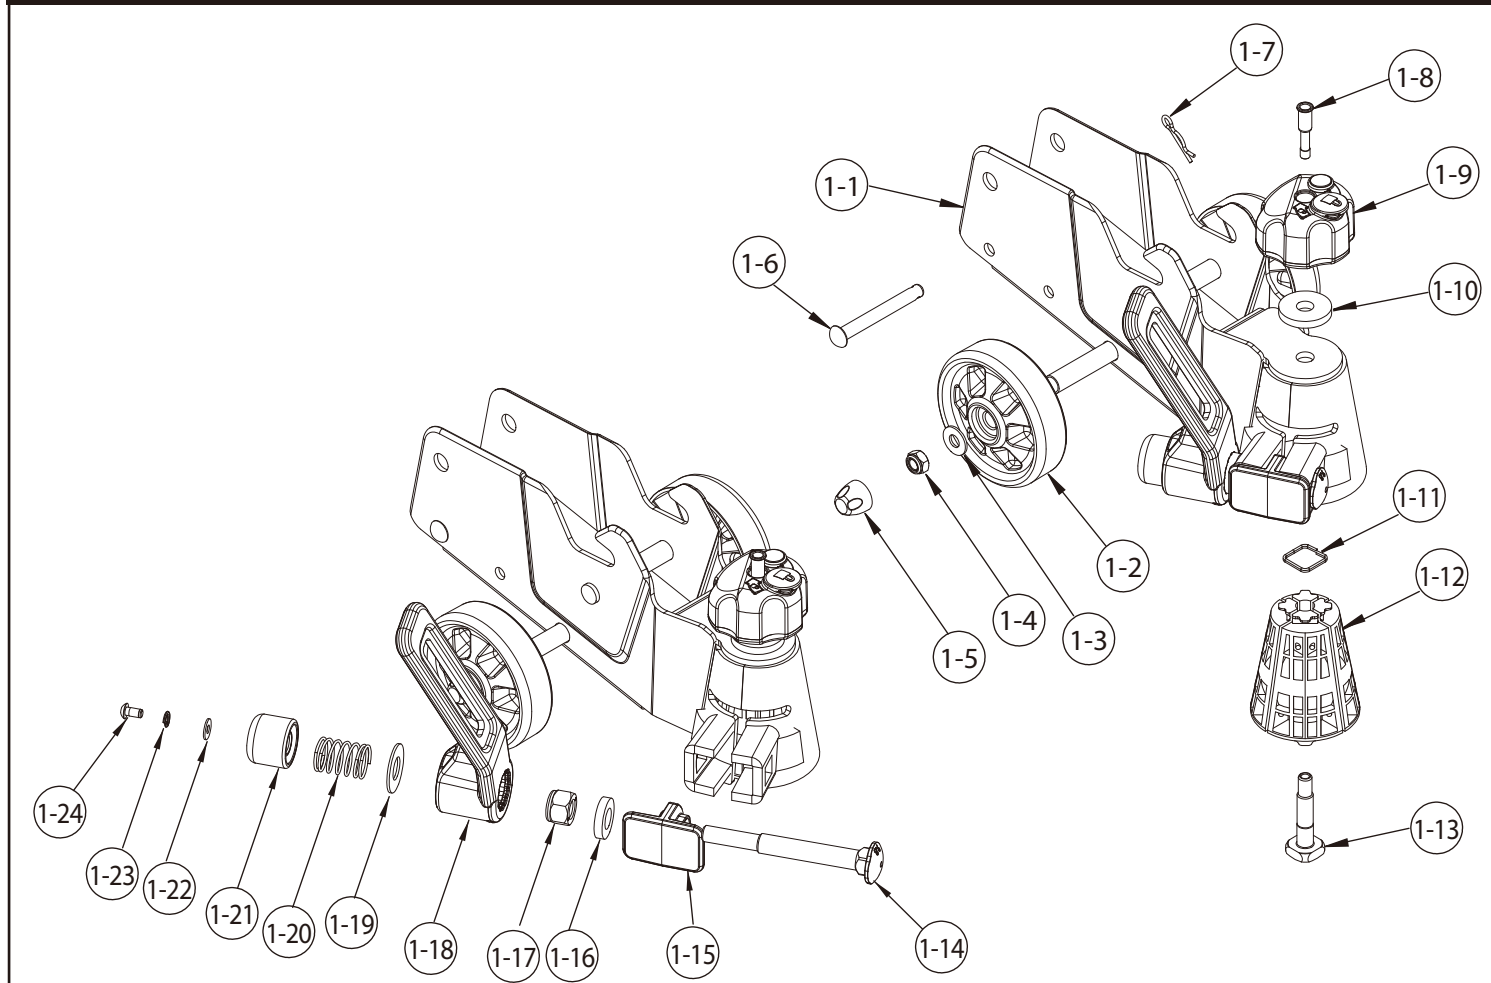

## SPARE PARTS

PART	DESCRIPTION	PART NUMBER	QTY.	PART	DESCRIPTION	PART NUMBER	QTY.
1	Foot assembly		1	16	Key	147-01905-99D	2
2	Platform assembly		1	17	Safety strap	3522-00072-03C-01	1
3	Top frame		1	18	Allen key	144-00009-06D	1
4	Hex bolt M12x80mm	140-0312-001-04D	1	19			
5	Washer Ø13xØ24	142-1130-001-04D	2	20			
6	Nylock nut M12	141-0112-001-04D	1	21			
7	Screw cap Ø3/4"	130-00019-01C	2	22			
8	Carriage bolt M6x45mm	140-0106-055-04D	2	23			
9	Spring washer M6	142-2006-001-04D	2	24			
10	Cap nut M6	141-1406-001-04D	2	25			
11	Light assembly		1	26			
12	Screw Ø4.8x14	140-1783-002-04D	2	27			
13	Cable clip	130-00838-01C	4	28			
14	License plate holder	3508-00455-01C	1	29			
15	Storage strap 230mm	130-00762-16C	1	30			

## SPARE PARTS

PART	DESCRIPTION	PART NUMBER	QTY.	PART	DESCRIPTION	PART NUMBER	QTY.
1-1	Foot assembly	3205-00226-04P	1	1-21	Bushing	130-00728-01C	1
1-2	Wheel	130-00857-16C	2	1-22	Washer Ø5.3xØ12.8	142-1053-001-04D	1
1-3	Washer Ø8.5xØ19	142-1085-003-04D	2	1-23	Spring washer M5	142-2005-001-04D	1
1-4	Nylock nut M8	141-0108-001-04D	2	1-24	Screw M5x10mm	140-1105-004-04D	1
1-5	Screw cap M8	130-00459-01C	2	1-25			
1-6	Pin	143-00012-04D	1	1-26			
1-7	R-pin	143-00013-04D	1	1-27			
1-8	Retainer	3509-00332-99C	1	1-28			
1-9	Locking knob M10	3503-00127-99C	1	1-29			
1-10	Washer Ø10.5xØ32	142-1105-003-04D	1	1-30			
1-11	Square spring	145-00055-13D	1				
1-12	Conical clamps	118-00146-00	4				
1-13	Square bolt M10x50mm	140-0510-002-04D	1				
1-14	Carriage bolt M12x105mm	140-0112-008-04D	1				
1-15	Conical protector	130-00609-01C	1				
1-16	Washer Ø13xØ25	142-1130-005-04D	1				
1-17	Nylock nut M12	141-0112-003-04D	1				
1-18	Intergrated spanner	3209-00369-16C	1				
1-19	Washer Ø14.2xØ30	142-1141-001-04D	1				
1-20	Spring	145-00034-13D	1				