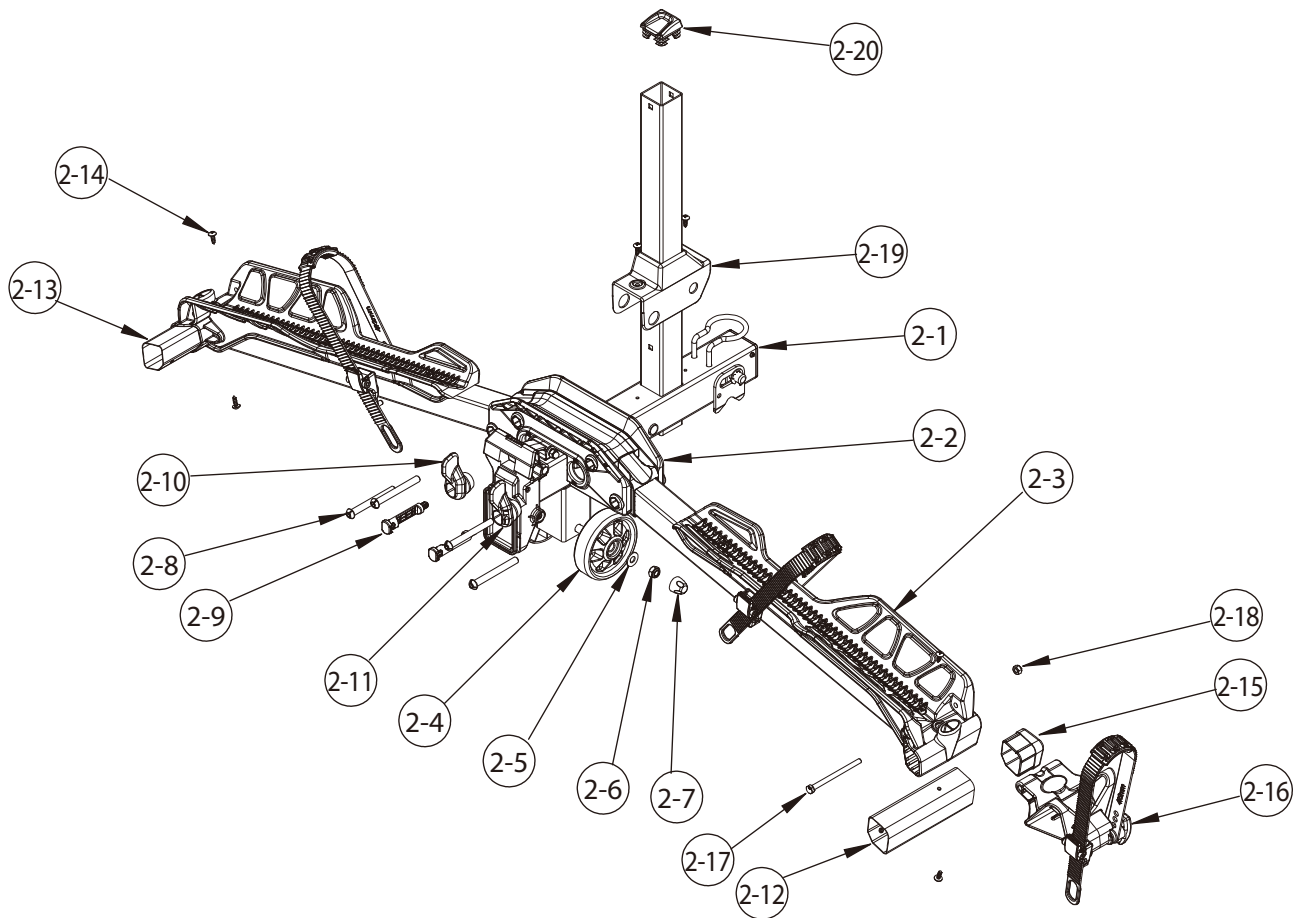

SPARE PARTS

PART	DESCRIPTION	PART NUMBER	QTY.	PART	DESCRIPTION	PART NUMBER	QTY.
2-1	Folding system assembly		1				
2-2	Wheel support assembly		1				
2-3	Wheel tube cover	130-00491-01C	2				
2-4	Wheel	130-00857-16C	2				
2-5	Washer Ø8.5xØ19	142-1085-003-04D	2				
2-6	Nylock nut M8	141-0108-001-04D	6				
2-7	Screw cap M8	130-00459-01C	2				
2-8	Screw M8x65mm	140-1108-022-04D	4				
2-9	Pin	118-00176-00	2				
2-10	Wheel tube handle (L)	130-00724-16C	1				
2-11	Wheel tube handle (R)	130-00723-16C	1				
2-12	Aluminum side tube (R)	3420-00028-44P	1				
2-13	Aluminum side tube (L)	3420-00029-44P	1				
2-14	Screw Ø4.8x14	140-1783-002-04D	6				
2-15	End cap of aluminum tube	130-00737-01C	2				
2-16	Anti-sway assembly		2				
2-17	Hex bolt M6x85mm	140-0306-043-04D	2				
2-18	Nylock nut M6	141-0106-001-04D	2				
2-19	Bushing	130-00730-01C	1				
2-20	End cap	130-00839-01C	1