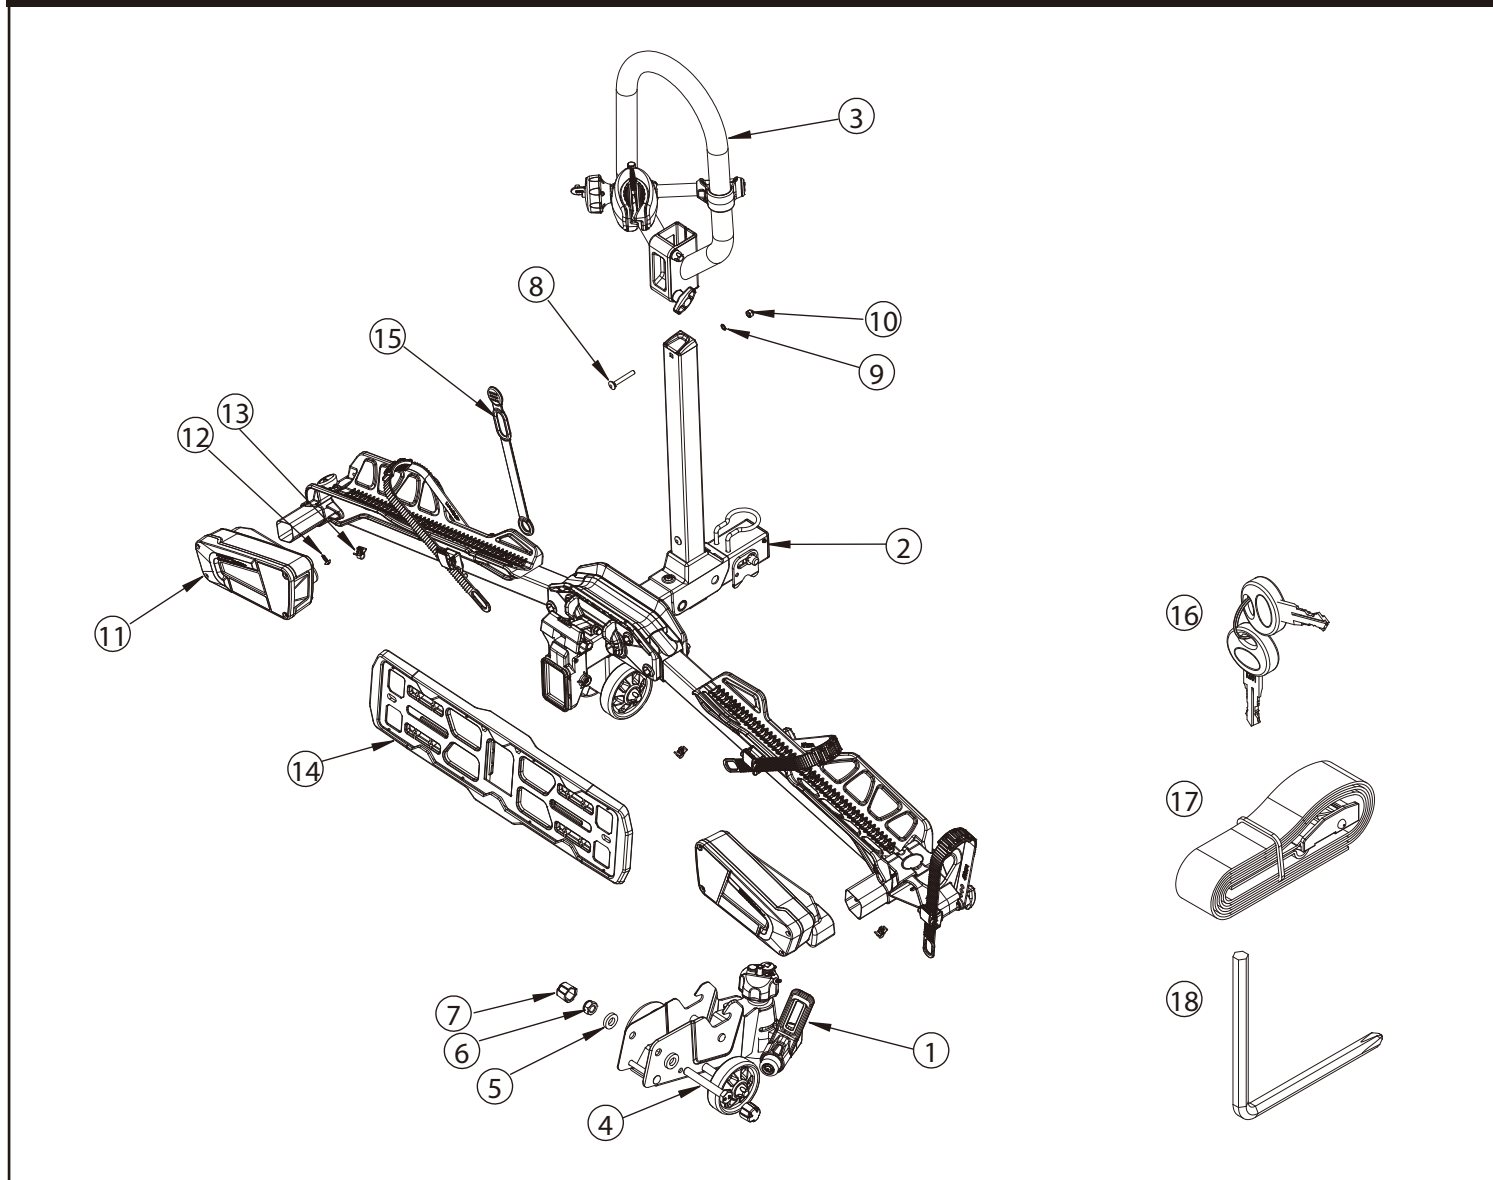

## SPARE PARTS

PART	DESCRIPTION	PART NUMBER	QTY.	PART	DESCRIPTION	PART NUMBER	QTY.
1	Foot assembly		1	16	Key	147-01905-99D	2
2	Platform assembly		1	17	Safety strap	3522-00072-03C-01	1
3	Top frame		1	18	Allen key	144-00009-06D	1
4	Hex bolt M12x80mm	140-0312-001-04D	1	19			
5	Washer Ø13xØ24	142-1130-001-04D	2	20			
6	Nylock nut M12	141-0112-001-04D	1	21			
7	Screw cap Ø3/4"	130-00019-01C	2	22			
8	Carriage bolt M6x45mm	140-0106-055-04D	2	23			
9	Spring washer M6	142-2006-001-04D	2	24			
10	Cap nut M6	141-1406-001-04D	2	25			
11	Light assembly		1	26			
12	Screw Ø4.8x14	140-1783-002-04D	2	27			
13	Cable clip	130-00838-01C	4	28			
14	License plate holder	3508-00455-01C	1	29			
15	Storage strap 230mm	130-00762-16C	1	30			

## SPARE PARTS

PART	DESCRIPTION	PART NUMBER	QTY.	PART	DESCRIPTION	PART NUMBER	QTY.
1-1	Foot assembly	3205-00226-04P	1	1-21	Bushing	130-00728-01C	1
1-2	Wheel	130-00857-16C	2	1-22	Washer Ø5.3xØ12.8	142-1053-001-04D	1
1-3	Washer Ø8.5xØ19	142-1085-003-04D	2	1-23	Spring washer M5	142-2005-001-04D	1
1-4	Nylock nut M8	141-0108-001-04D	2	1-24	Screw M5x10mm	140-1105-004-04D	1
1-5	Screw cap M8	130-00459-01C	2	1-25			
1-6	Pin	143-00012-04D	1	1-26			
1-7	R-pin	143-00013-04D	1	1-27			
1-8	Retainer	3509-00332-99C	1	1-28			
1-9	Locking knob M10	3503-00127-99C	1	1-29			
1-10	Washer Ø10.5xØ32	142-1105-003-04D	1	1-30			
1-11	Square spring	145-00055-13D	1				
1-12	Conical clamps	118-00146-00	4				
1-13	Square bolt M10x50mm	140-0510-002-04D	1				
1-14	Carriage bolt M12x105mm	140-0112-008-04D	1				
1-15	Conical protector	130-00609-01C	1				
1-16	Washer Ø13xØ25	142-1130-005-04D	1				
1-17	Nylock nut M12	141-0112-003-04D	1				
1-18	Intergrated spanner	3209-00369-16C	1				
1-19	Washer Ø14.2xØ30	142-1141-001-04D	1				
1-20	Spring	145-00034-13D	1				