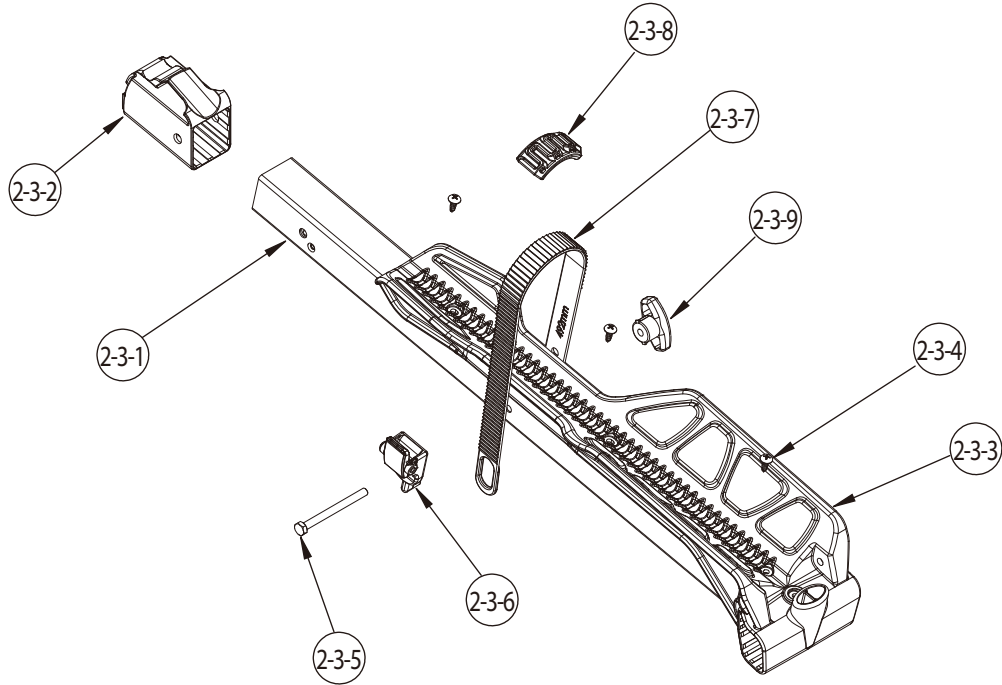

SPARE PARTS

PART	DESCRIPTION	PART NUMBER	QTY.	PART	DESCRIPTION	PART NUMBER	QTY.
2-3-1	Wheel tube	3202-00171-44P	1				
2-3-2	Wheel support tube end cap	130-00492-01C	1				
2-3-3	Wheel support	130-00735-01C	1				
2-3-4	Screw Ø4.8x14	140-1783-002-04D	3				
2-3-5	Hex bolt M6x70mm	140-0306-041-04D	1				
2-3-6	Ratchet for wheel strap	3509-00318-16C	1				
2-3-7	Wheel strap 492mm	130-00687-01C	1				
2-3-8	Strap pad	130-00637-16C	1				
2-3-9	T-knob	3509-00319-01C	1				
2-3-10							
2-3-11							
2-3-12							
2-3-13							
2-3-14							
2-3-15							
2-3-16							
2-3-17							
2-3-18							
2-3-19							
2-3-20