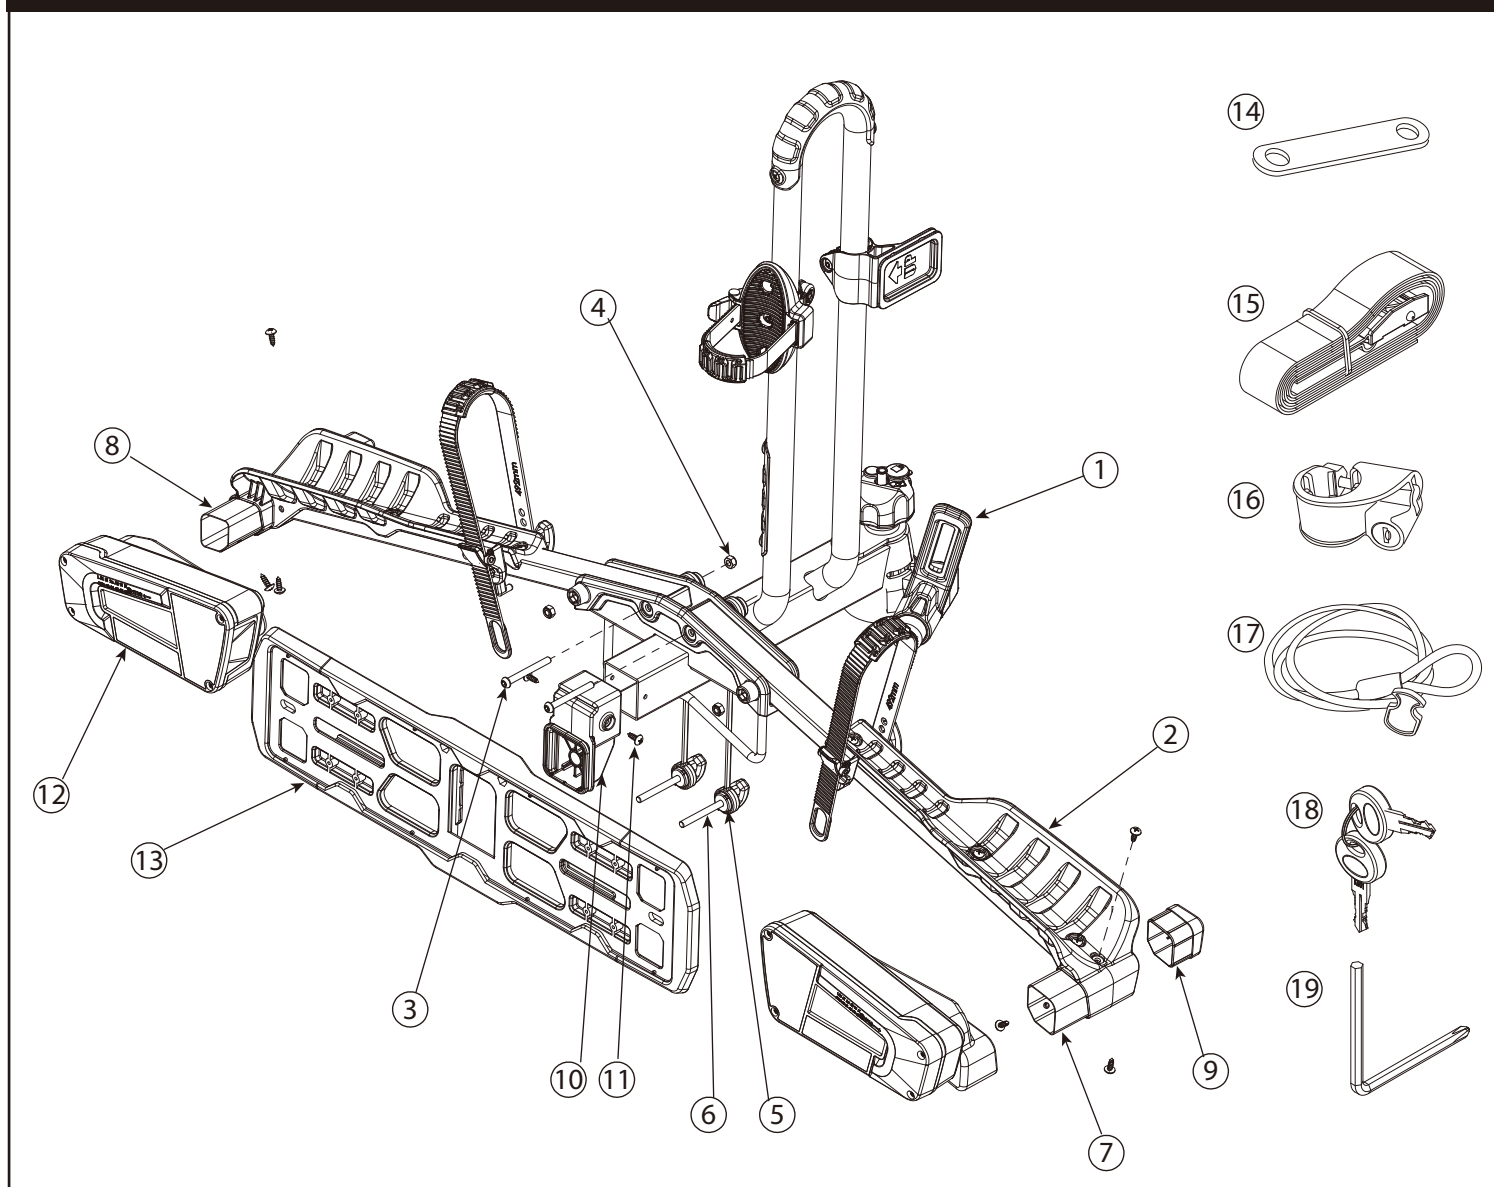

SPARE PARTS

PART	DESCRIPTION	PART NUMBER	QTY.	PART	DESCRIPTION	PART NUMBER	QTY.
1	Foot assembly		1	16	Clip 1.0"	3509-00245-16C	1
2	Wheel support tube assembly		2	17	Locking cable 1100mm	3510-00040-99C	1
3	Screw M6x55mm	140-1106-013-04D	2	18	Key	147-01905-99D	2
4	Nylock nut M6	141-0106-001-04D	4	19	Allen key(4.0)	144-00009-06D	1
5	Knob strap	130-00473-16C	2	20			
6	Knob with Hex bolt M6x65mm		2	21			
7	Side tube (R)	3420-00022-44P	1	22			
8	Side tube (L)	3420-00021-44P	1	23			
9	End cap	130-00737-01C	2	24			
10	License plate holder clip	130-00793-01C	1	25			
11	Screw Ø4.8x14	140-1783-002-04D	6	26			
12	Light assembly		1	27			
13	License plate holder	3508-00455-01C	1	28			
14	Cable strap	130-00752-01C	2	29			
15	Safety strap	3522-00072-03C-01	1	30			

SPARE PARTS

PART	DESCRIPTION	PART NUMBER	QTY.	PART	DESCRIPTION	PART NUMBER	QTY.
1-1	Foot assembly		1				
1-2	Wheel support tube cover	130-00741-01C	1				
1-3	Plastic cover	130-00619-01C	1				
1-4	Screw Ø4.8x14	140-1783-002-04D	4				
1-5	Plastic cover	130-00608-16C	1				
1-6	Rotate cradle assembly	3509-00326-16C	1				
1-7	Screw M6x25mm	140-1106-005-04D	2				
1-8	Nylock nut M6	141-0106-001-04D	2				
1-9	License plate holder clip	130-00632-01C	1				
1-10							
1-11							
1-12							
1-13							
1-14							
1-15							
1-16							
1-17							
1-18							
1-19							
1-20							

SPARE PARTS

PART	DESCRIPTION	PART NUMBER	QTY.	PART	DESCRIPTION	PART NUMBER	QTY.
3-1	Wheel support tube	3202-00121-44P	1				
3-2	Wheel suport	130-00736-01C	1				
3-3	Screw Ø4.8x14	140-1783-002-04D	3				
3-4	Hex bolt M6x65mm	140-0306-047-04D	1				
3-5	Ratchet for wheel strap	3509-00318-16C	1				
3-6	Wheel strap 492mm	130-00687-01C	1				
3-7	Strap pad	130-00637-16C	1				
3-8	T-knob M6	3509-00319-01C	1				
3-9	End cap	130-00616-01C	1				
3-10							
3-11							
3-12							
3-13							
3-14							
3-15							
3-16							
3-17							
3-18							
3-19							
3-20							