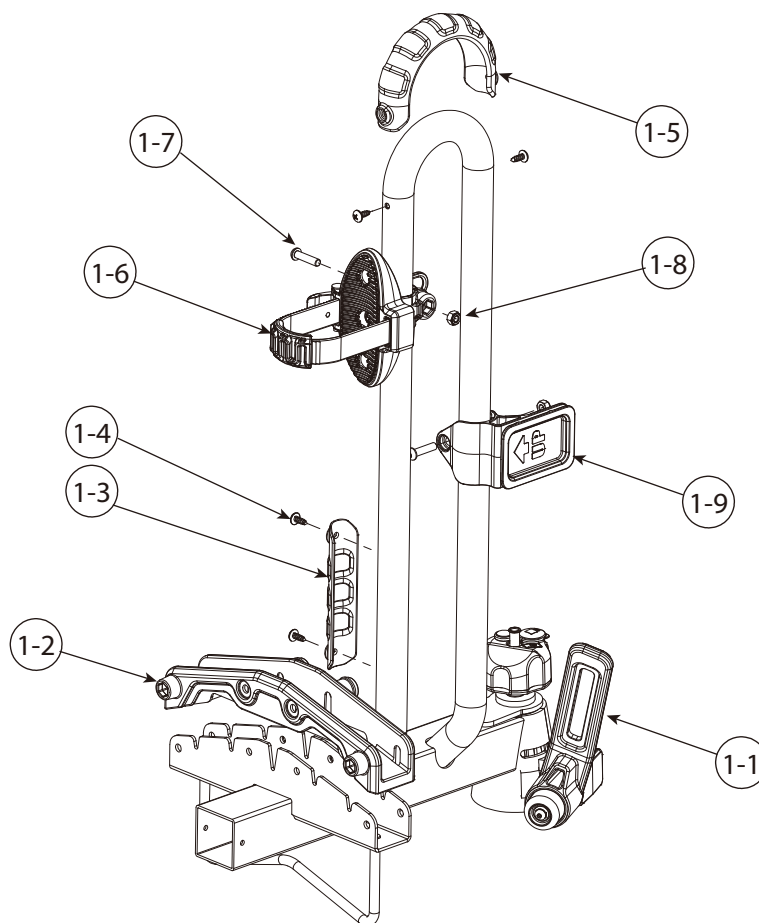

SPARE PARTS

PART	DESCRIPTION	PART NUMBER	QTY.	PART	DESCRIPTION	PART NUMBER	QTY.
1	Foot assembly		1	16	Clip 1.0"	3509-00245-16C	1
2	Wheel support tube assembly		2	17	Locking cable 1100mm	3510-00040-99C	1
3	Screw M6x55mm	140-1106-013-04D	2	18	Key	147-01905-99D	2
4	Nylock nut M6	141-0106-001-04D	4	19	Allen key(4.0)	144-00009-06D	1
5	Knob strap	130-00473-16C	2	20			
6	Knob with Hex bolt M6x65mm		2	21			
7	Side tube (R)	3420-00022-44P	1	22			
8	Side tube (L)	3420-00021-44P	1	23			
9	End cap	130-00737-01C	2	24			
10	License plate holder clip	130-00793-01C	1	25			
11	Screw Ø4.8x14	140-1783-002-04D	6	26			
12	Light assembly		1	27			
13	License plate holder	3508-00455-01C	1	28			
14	Cable strap	130-00752-01C	2	29			
15	Safety strap	3522-00072-03C-01	1	30			

SPARE PARTS

PART	DESCRIPTION	PART NUMBER	QTY.	PART	DESCRIPTION	PART NUMBER	QTY.
1-1	Foot assembly		1				
1-2	Wheel support tube cover	130-00741-01C	1				
1-3	Plastic cover	130-00619-01C	1				
1-4	Screw Ø4.8x14	140-1783-002-04D	4				
1-5	Plastic cover	130-00608-16C	1				
1-6	Rotate cradle assembly	3509-00326-16C	1				
1-7	Screw M6x25mm	140-1106-005-04D	2				
1-8	Nylock nut M6	141-0106-001-04D	2				
1-9	License plate holder clip	130-00632-01C	1				
1-10							
1-11							
1-12							
1-13							
1-14							
1-15							
1-16							
1-17							
1-18							
1-19							
1-20							

SPARE PARTS

PART	DESCRIPTION	PART NUMBER	QTY.	PART	DESCRIPTION	PART NUMBER	QTY.
3-1	Wheel support tube	3202-00121-44P	1				
3-2	Wheel suport	130-00736-01C	1				
3-3	Screw Ø4.8x14	140-1783-002-04D	3				
3-4	Hex bolt M6x65mm	140-0306-047-04D	1				
3-5	Ratchet for wheel strap	3509-00318-16C	1				
3-6	Wheel strap 492mm	130-00687-01C	1				
3-7	Strap pad	130-00637-16C	1				
3-8	T-knob M6	3509-00319-01C	1				
3-9	End cap	130-00616-01C	1				
3-10							
3-11							
3-12							
3-13							
3-14							
3-15							
3-16							
3-17							
3-18							
3-19							
3-20							