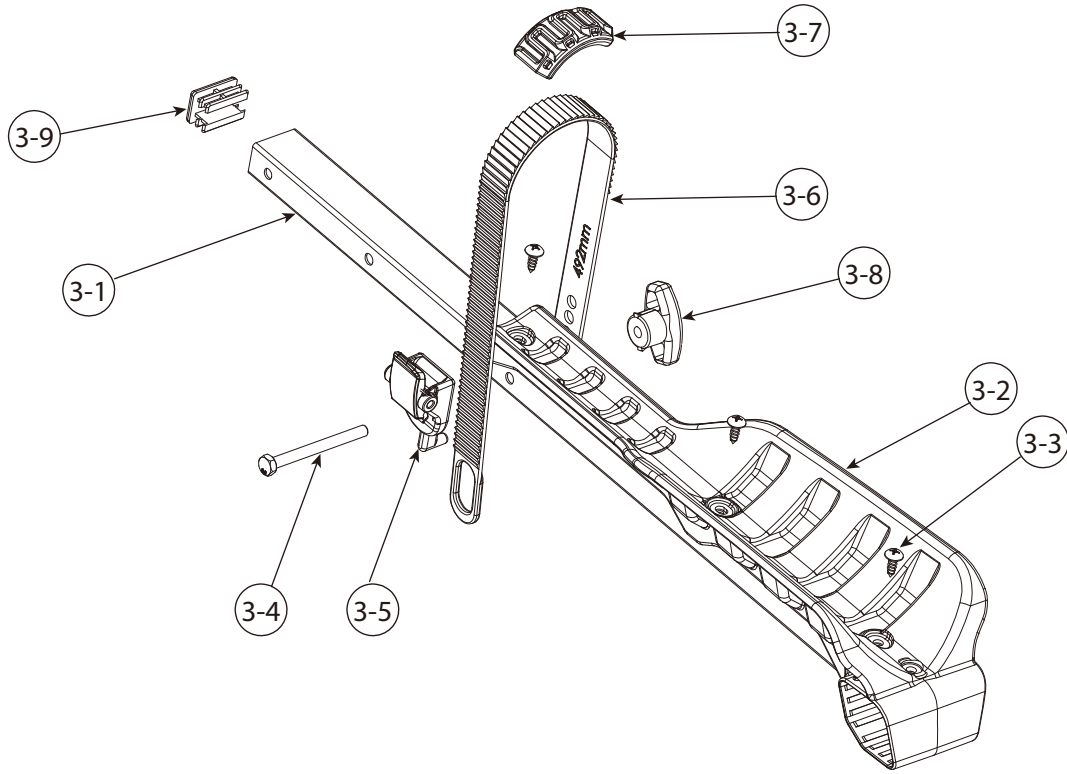

SPARE PARTS

PART	DESCRIPTION	PART NUMBER	QTY.	PART	DESCRIPTION	PART NUMBER	QTY.
3-1	Wheel support tube	3202-00121-44P	1				
3-2	Wheel suport	130-00736-01C	1				
3-3	Screw Ø4.8x14	140-1783-002-04D	3				
3-4	Hex bolt M6x65mm	140-0306-047-04D	1				
3-5	Ratchet for wheel strap	3509-00318-16C	1				
3-6	Wheel strap 492mm	130-00687-01C	1				
3-7	Strap pad	130-00637-16C	1				
3-8	T-knob M6	3509-00319-01C	1				
3-9	End cap	130-00616-01C	1				
3-10							
3-11							
3-12							
3-13							
3-14							
3-15							
3-16							
3-17							
3-18							
3-19							
3-20