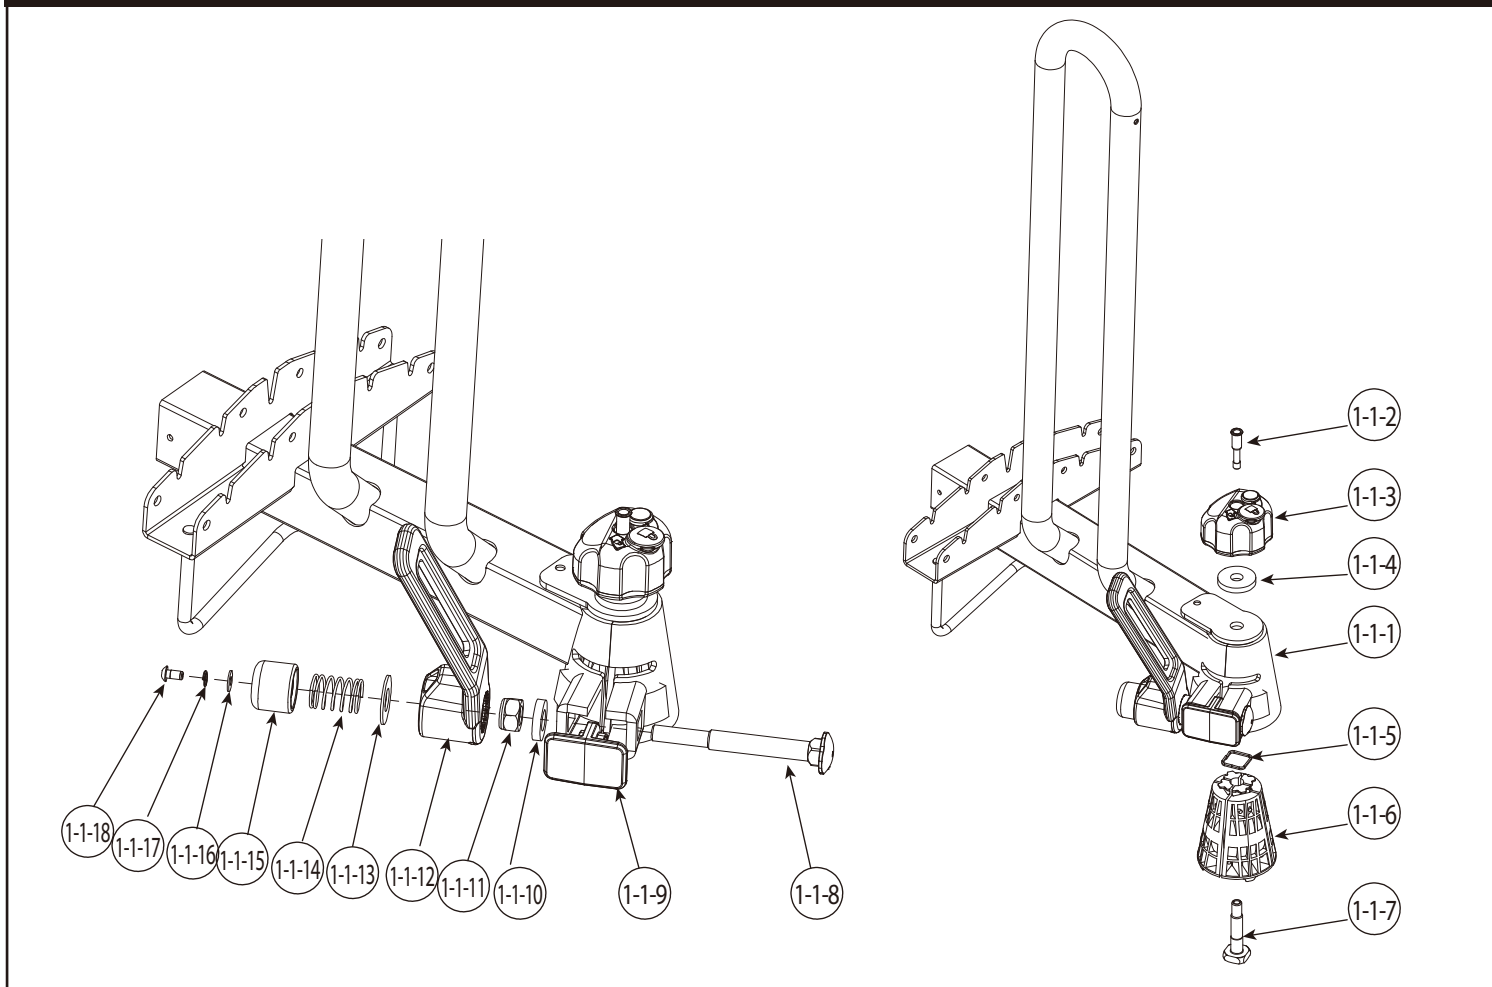

SPARE PARTS

PART	DESCRIPTION	PART NUMBER	QTY.	PART	DESCRIPTION	PART NUMBER	QTY.
1-1-1	Welding assembly	3205-00160-04P	1				
1-1-2	Retainer	3509-00332-99C	1				
1-1-3	Locking knob M10	3503-00127-99C	1				
1-1-4	Washer Ø10.5xØ32	142-1105-003-04D	1				
1-1-5	Square spring	145-00055-13D	1				
1-1-6	Conical clamps	118-00146-00	4				
1-1-7	Square head bolt M10x50mm	140-0510-002-04D	1				
1-1-8	Carriage bolt M12x105mm	140-0112-008-04D	1				
1-1-9	Conic protector	130-00609-01C	1				
1-1-10	Washer Ø13xØ25	142-1130-005-04D	1				
1-1-11	Nylock nut M12	141-0112-003-04D	1				
1-1-12	Intergrated spanner	3209-00369-16C	1				
1-1-13	Washer Ø14.2xØ30	142-1141-001-04D	1				
1-1-14	Spring	145-00034-13D	1				
1-1-15	Bushing	130-00728-01C	1				
1-1-16	Washer Ø5.3xØ12.8	142-1053-001-04D	1				
1-1-17	Spring washer M5	142-2005-001-04D	1				
1-1-18	Screw M5x10mm	140-1105-004-04D	1				
1-1-19							
1-1-20