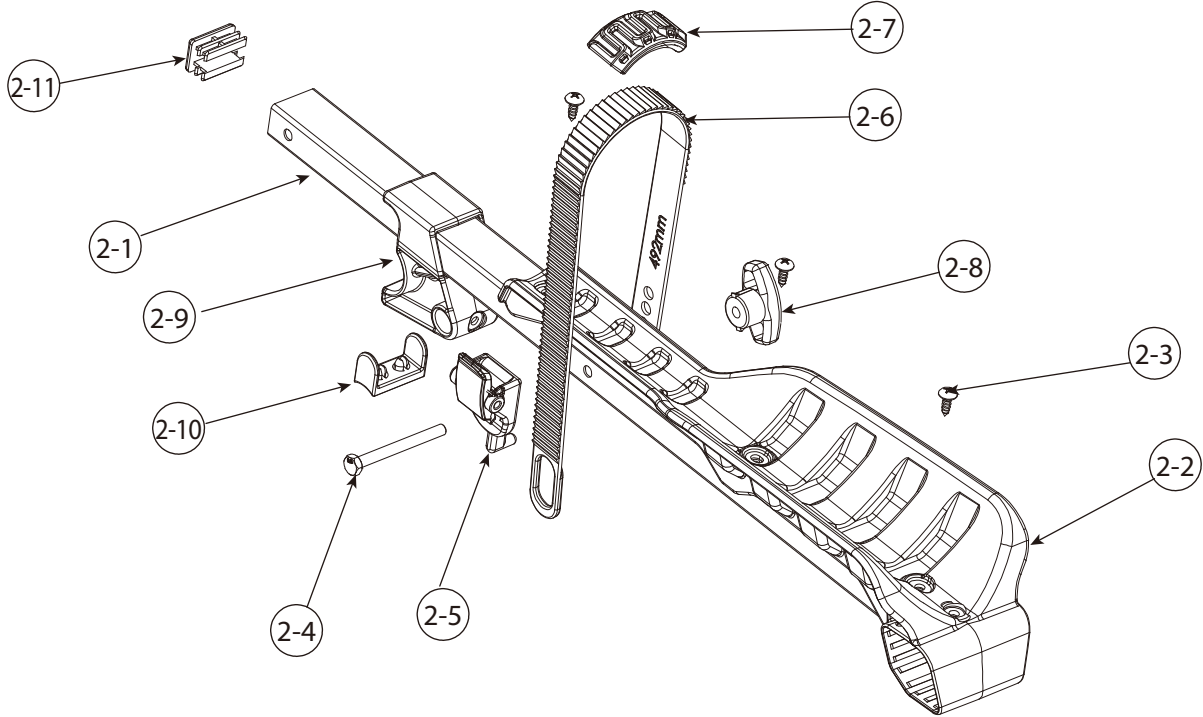

SPARE PARTS

PART	DESCRIPTION	PART NUMBER	QTY.	PART	DESCRIPTION	PART NUMBER	QTY.
2-1	Wheel support tube	3202-00111-44P	1				
2-2	Wheel suport	130-00736-01C	1				
2-3	Screw Ø4.8x14	140-1783-002-04D	3				
2-4	Hex bolt M6x60mm	140-0306-034-04D	1				
2-5	Ratchet for wheel strap	3509-00318-16C	1				
2-6	Wheel strap 492mm	130-00687-01C	1				
2-7	Strap pad	130-00637-16C	1				
2-8	T-knob M6	3509-00319-01C	1				
2-9	Locking hook	30-00697-01C	1				
2-10	Pad	130-00606-01C	1				
2-11	End cap	130-00616-01C	1				
2-12							
2-13							
2-14							
2-15							
2-16							
2-17							
2-18							
2-19							
2-10