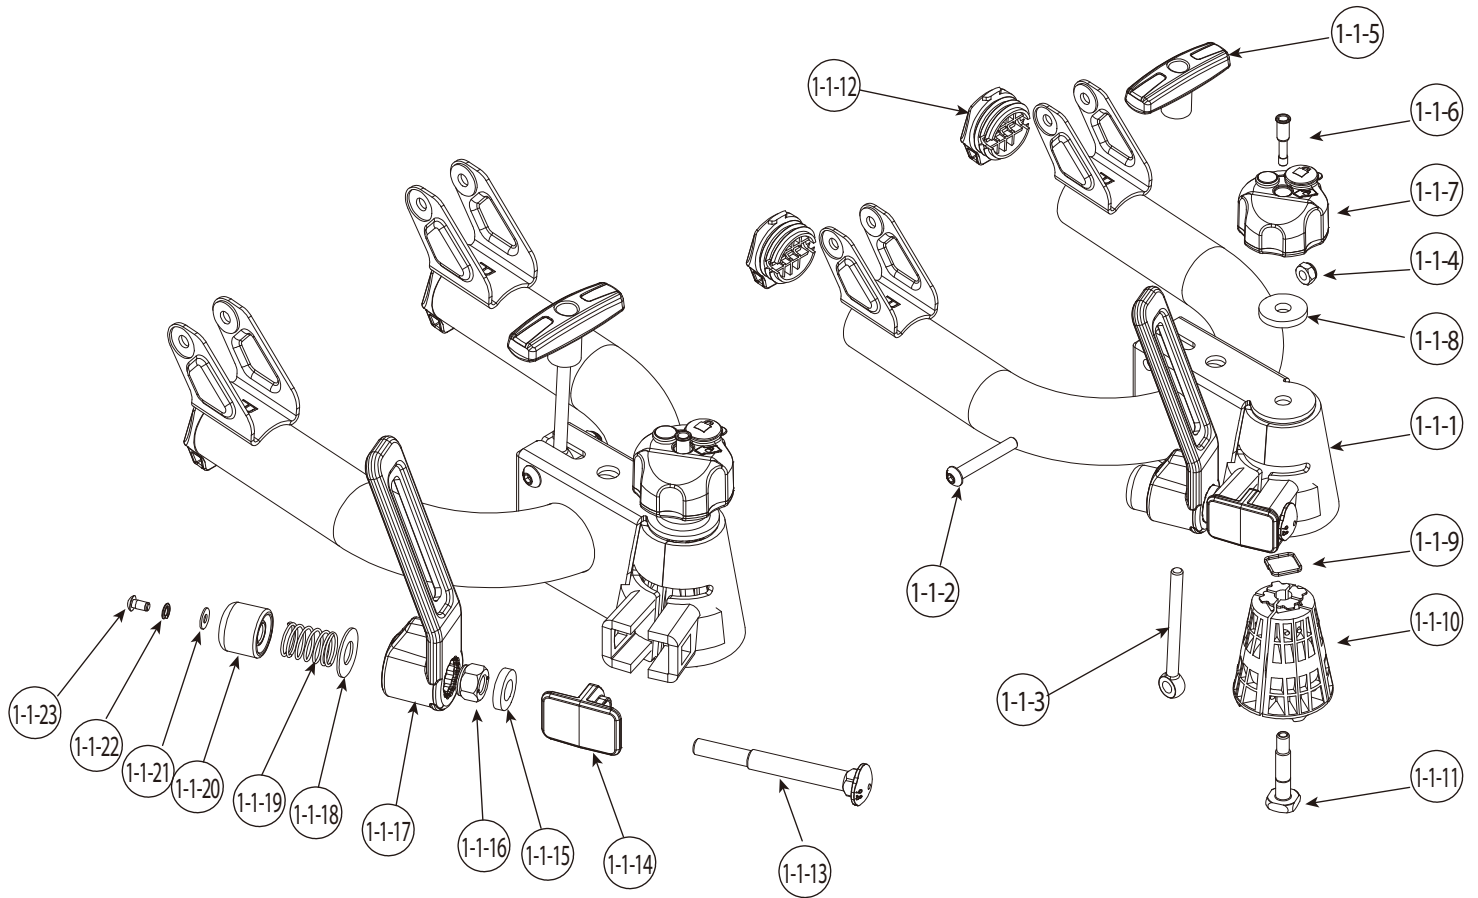

SPARE PARTS

PART	DESCRIPTION	PART NUMBER	QTY.	PART	DESCRIPTION	PART NUMBER	QTY.
1-1-1	Welding assembly	3205-00155-04P	1	1-1-21	Washer Ø5.3xØ12.8	142-1053-001-04D	1
1-1-2	Screw M8x55mm	140-1108-006-04D	1	1-1-22	Spring washer M5	142-2005-001-04D	1
1-1-3	Eye-bolt M8x95mm	140-2008-002-04D	1	1-1-23	Screw M5x10mm	140-1105-004-04D	1
1-1-4	Nylock nut M8	141-0108-001-04D	1	1-1-24			
1-1-5	T-knob	3503-00126-16C	1	1-1-25			
1-1-6	Retainer	3509-00332-99C	1	1-1-26			
1-1-7	Locking knob M10	3503-00127-99C	1	1-1-27			
1-1-8	Washer Ø10.5xØ32	142-1105-003-04D	1	1-1-28			
1-1-9	Square spring	145-00055-13D	1	1-1-29			
1-1-10	Conical clamps	118-00146-00	4	1-1-30			
1-1-11	Square head bolt M10x50mm	140-0510-002-04D	1				
1-1-12	End cap	130-00705-01C	2				
1-1-13	Carriage bolt M12x105mm	140-0112-008-04D	1				
1-1-14	Conic protector	130-00609-01C	1				
1-1-15	Washer Ø13xØ25	142-1130-005-04D	1				
1-1-16	Nylock nut M12	141-0112-003-04D	1				
1-1-17	Intergrated spanner	3209-00369-16C	1				
1-1-18	Washer Ø14.2xØ30	142-1141-001-04D	1				
1-1-19	Spring	145-00034-13D	1				
1-1-20	Bushing	130-00728-01C	1