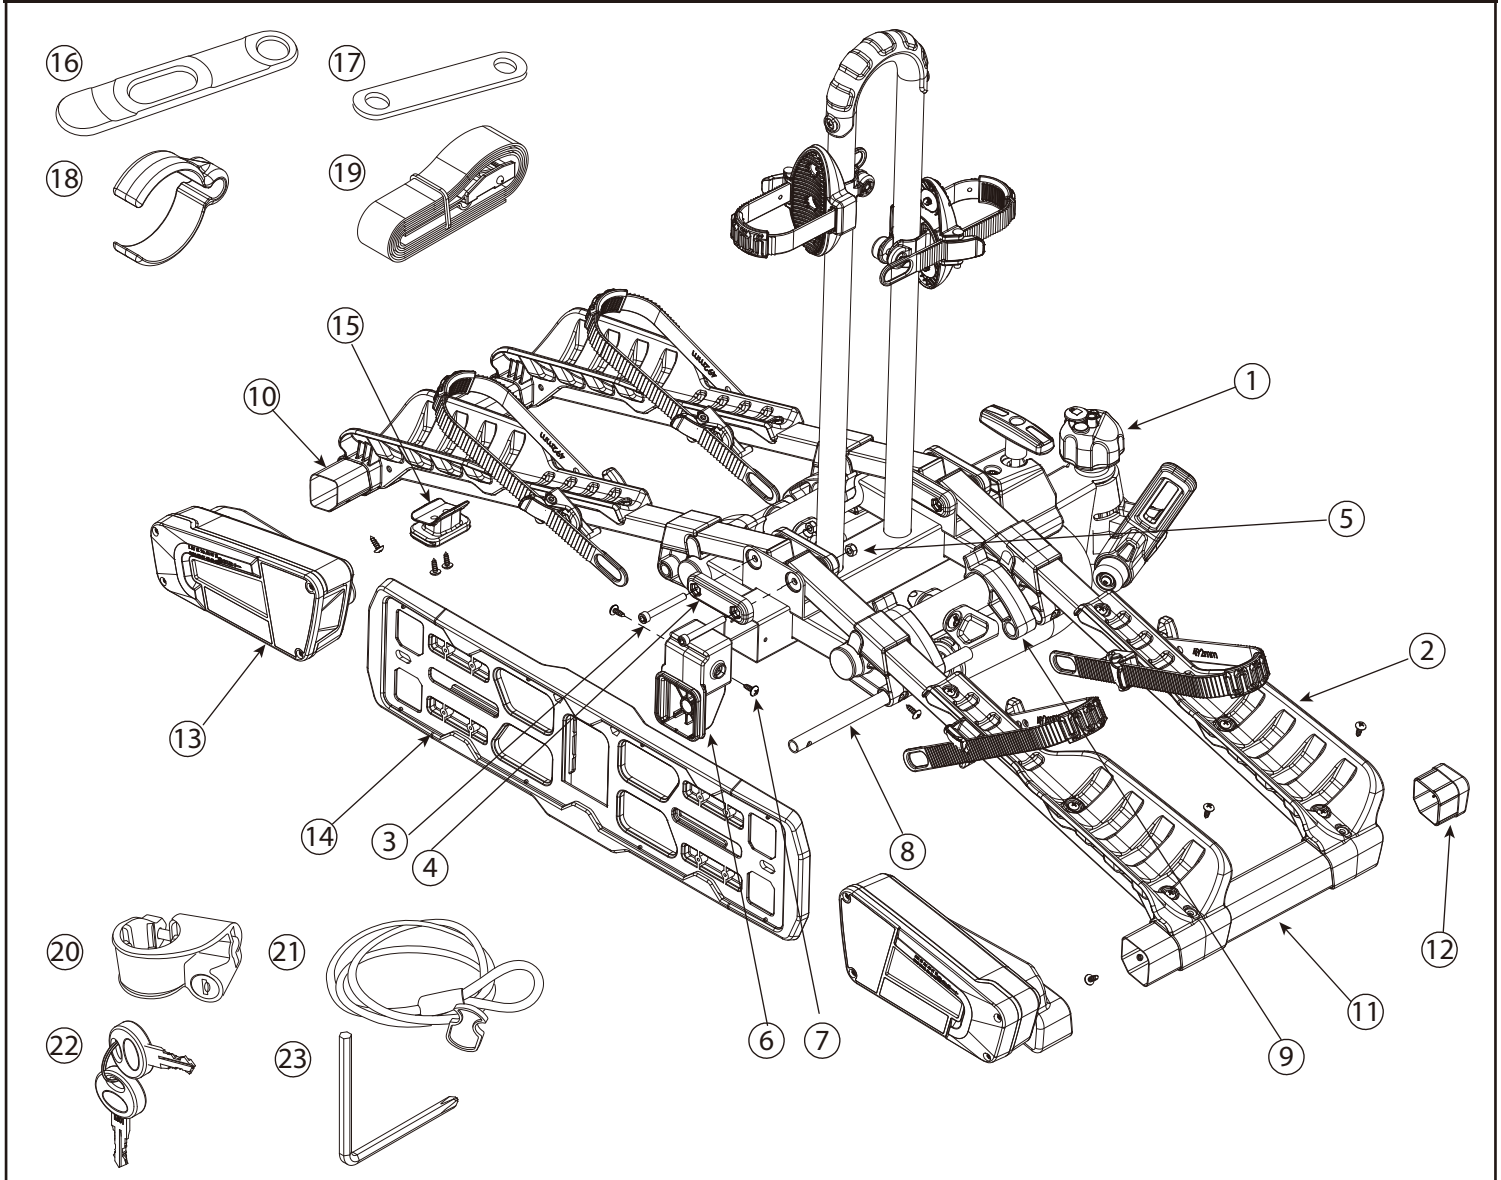

## SPARE PARTS

PART	DESCRIPTION	PART NUMBER	QTY.	PART	DESCRIPTION	PART NUMBER	QTY.
1	Foot assembly		1	16	License plate holder clip	130-00722-01C	1
2	Wheel support tube assembly		4	17	Cable strap	130-00752-01C	2
3	Screw M6x50mm	140-0906-006-04D	4	18	C-cable clip	130-00755-01C	2
4	Bracket fixing plate cover	130-00698-01C	4	19	Safety strap	3522-00072-03C-01	1
5	Nylock nut M6	141-0106-001-04D	4	20	Clip 1.0"	3509-00245-16C	1
6	License plate holder clip	130-00793-01C	1	21	Locking cable 1100mm	3510-00040-99C	1
7	Screw Ø4.8x14	140-1783-002-04D	12	22	Key	147-01905-99D	2
8	Locking hook tube	3201-00393-04P	2	23	Allen key(4.0)	144-00009-06D	1
9	Safety clip	130-00418-16C	4	24			
10	Side tube (L)	3420-00016-44P	1	25			
11	Side tube (R)	3420-00015-44P	1	26			
12	End cap	130-00737-01C	2	27			
13	Light assembly		1	28			
14	License plate holder	3508-00455-01C	1	29			
15	Storage strap	130-00751-16C	1	30			

## SPARE PARTS

PART	DESCRIPTION	PART NUMBER	QTY.	PART	DESCRIPTION	PART NUMBER	QTY.
1-1	Foot assembly		1				
1-2	Welding assembly	3206-00074-04P	1				
1-3	Screw M8x45mm	140-1108-016-04D	2				
1-4	Nylock nut M8	141-0108-001-04D	2				
1-5	Screw cap M8	130-00459-01C	2				
1-6	End cap	130-00767-01C	4				
1-7	Platform top cap	130-00719-01C	1				
1-8	Screw M6x65mm	140-1106-029-04D	1				
1-9	Nylock nut M6	141-0106-001-04D	3				
1-10	Rotate cradle assembly	3509-00326-16C	2				
1-11	Screw M6x25mm	140-1106-005-04D	2				
1-12	Plastic cover	130-00608-16C	1				
1-13	Screw Ø4.8x14	140-1783-002-04D	2				
1-14							
1-15							
1-16							
1-17							
1-18							
1-19							
1-20							