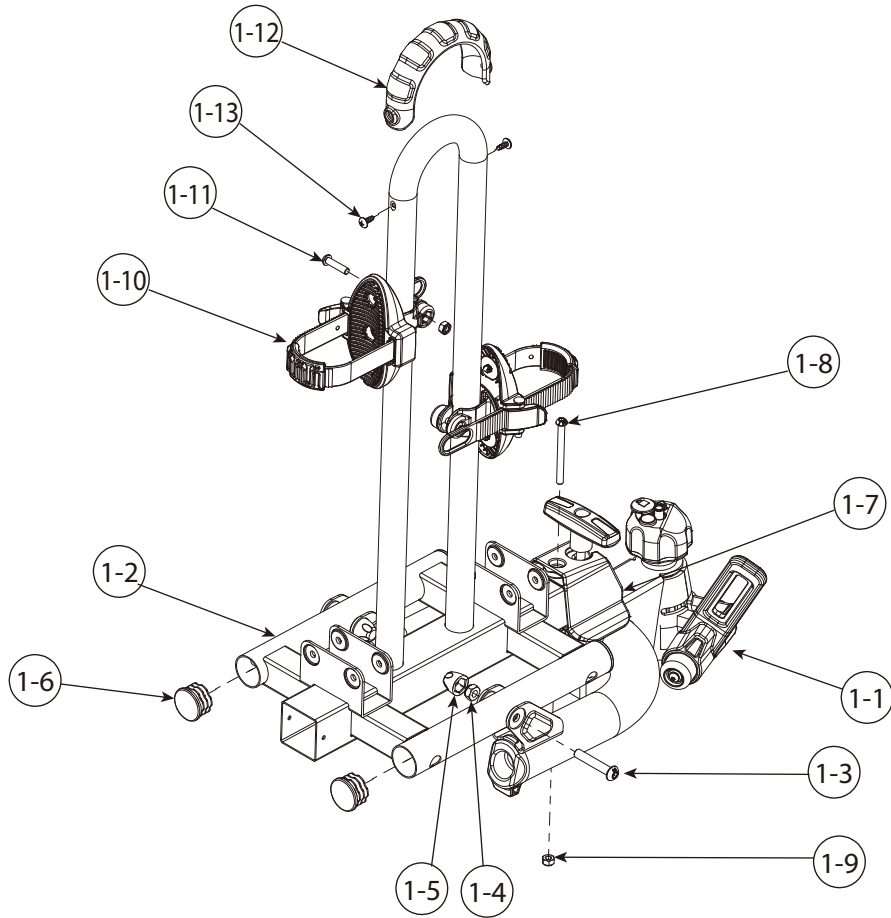

SPARE PARTS

PART	DESCRIPTION	PART NUMBER	QTY.	PART	DESCRIPTION	PART NUMBER	QTY.
1-1	Foot assembly		1				
1-2	Welding assembly	3206-00074-04P	1				
1-3	Screw M8x45mm	140-1108-016-04D	2				
1-4	Nylock nut M8	141-0108-001-04D	2				
1-5	Screw cap M8	130-00459-01C	2				
1-6	End cap	130-00767-01C	4				
1-7	Platform top cap	130-00719-01C	1				
1-8	Screw M6x65mm	140-1106-029-04D	1				
1-9	Nylock nut M6	141-0106-001-04D	3				
1-10	Rotate cradle assembly	3509-00326-16C	2				
1-11	Screw M6x25mm	140-1106-005-04D	2				
1-12	Plastic cover	130-00608-16C	1				
1-13	Screw Ø4.8x14	140-1783-002-04D	2				
1-14							
1-15							
1-16							
1-17							
1-18							
1-19							
1-20