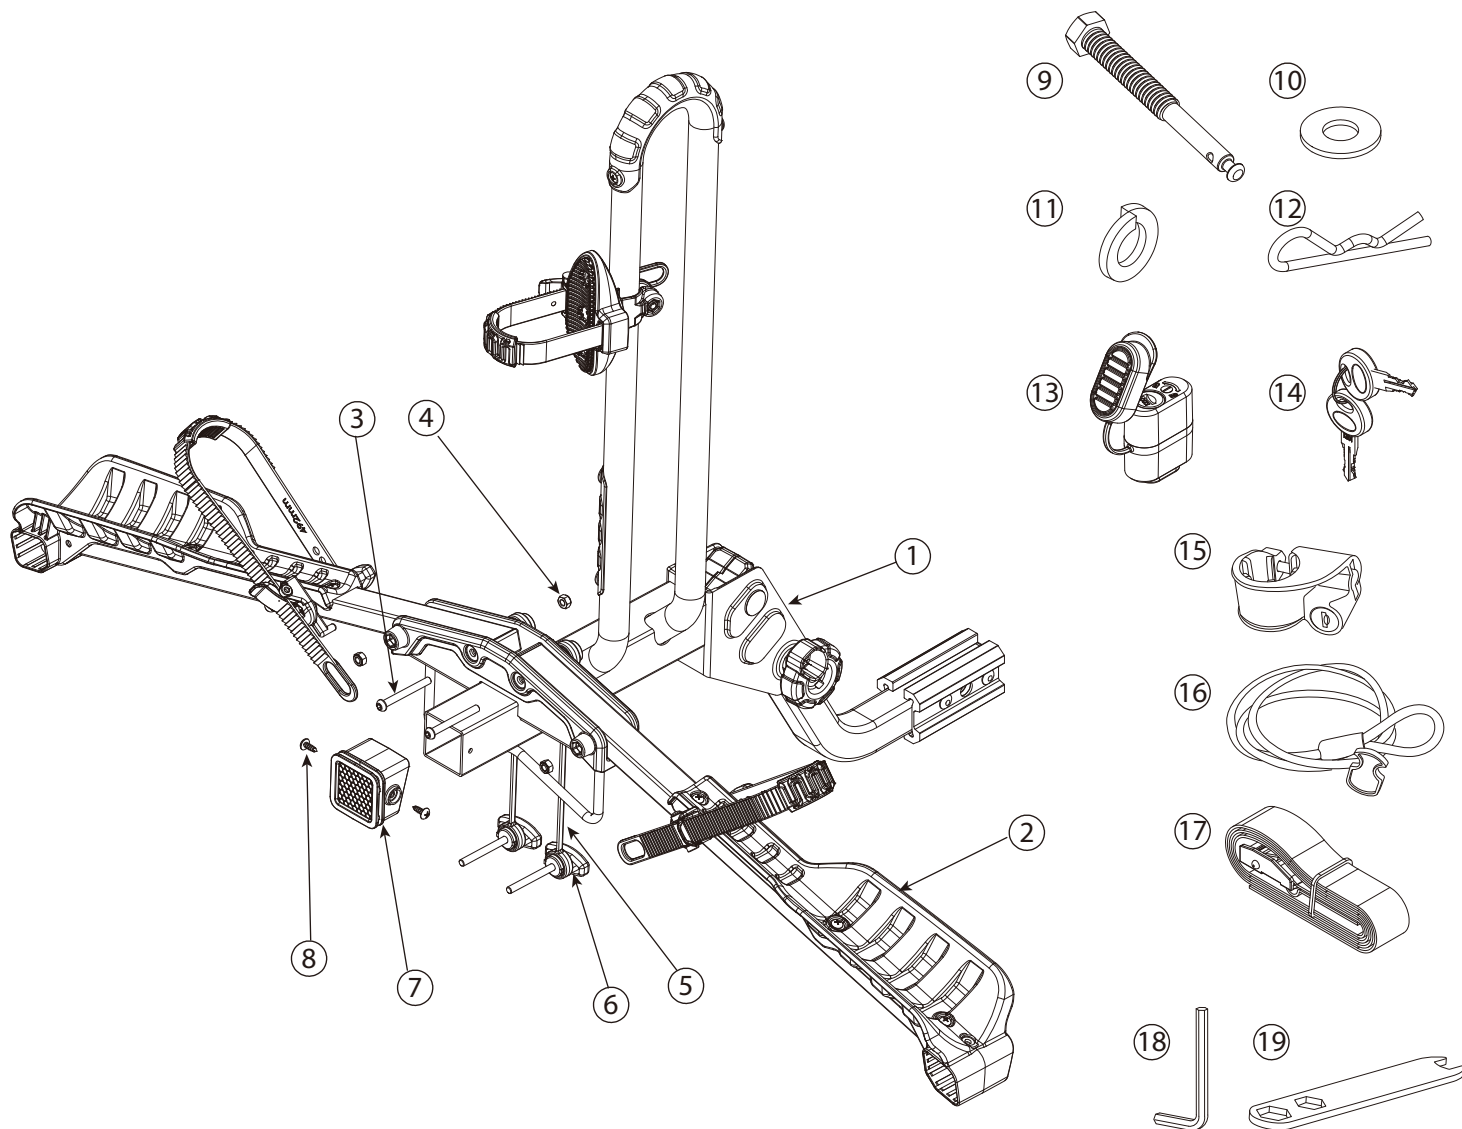

SPARE PARTS

PART	DESCRIPTION	PART NUMBER	QTY.	PART	DESCRIPTION	PART NUMBER	QTY.
1	Foot assembly		1	16	Locking cable 1100mm	3510-00040-99C	1
2	Wheel support tube assembly		2	17	Safety strap	3522-00072-03C-01	1
3	Screw M6x55mm	140-1106-013-04D	2	18	Allen key(5.0)	144-00004-06D	1
4	Nylock nut M6	141-0106-001-04D	4	19	Wrench	3344-00007-00P	1
5	Knob strap	130-00473-16C	2	20			
6	Knob with Hex bolt M6x65mm		2	21			
7	End cap	3508-00797-99C	1	22			
8	Screw cap Ø3/4"	140-1783-002-04D	2	23			
9	Hex bolt 1/2"-13UNCx118mm	140-0440-008-04D	1	24			
10	Washer Ø13.5xØ27	142-1135-003-04D	1	25			
11	Spring washer 1/2"	142-2045-001-04D	1	26			
12	R-pin	143-00003-04D	1	27			
13	Hitch lock	3509-00301-16C	1	28			
14	Key	147-01905-99D	2	29			
15	Clip 1.0"	3509-00245-16C	1	30			

SPARE PARTS

PART	DESCRIPTION	PART NUMBER	QTY.	PART	DESCRIPTION	PART NUMBER	QTY.
1-1	Hitch tube	3202-00135-04P	1				
1-2	Adapter	3209-00356-00P	2				
1-3	Carriage bolt M6x43mm	140-0106-016-04D	2				
1-4	Nylock nut M6	141-0106-001-04D	3				
1-5	Hitch tube cap	130-00779-01C	1				
1-6	Square nut 1/2"-13UNC	141-0840-001-06D	1				
1-7	Plastic pad	130-00335-01C	2				
1-8	Welding assembly	3205-00183-04P	1				
1-9	Carriage bolt M12x76mm	140-0112-003-04D	1				
1-10	Knob with screw M10x113mm	3503-00128-01C	1				
1-11	Washer Ø13.5xØ27	142-1135-003-04D	1				
1-12	Nylock nut M12	141-0112-001-04D	1				
1-13	R-pin	143-00003-04D	1				
1-14	Rotate cradle assembly	3509-00326-16C	1				
1-15	Screw M6x25mm	140-1106-005-04D	1				
1-16	Plastic cover	130-00619-01C	1				
1-17	Screw Ø4.8x14	140-1783-002-04D	4				
1-18	Plastic cover	130-00608-16C	1				
1-19	Wheel support tube cover	130-00741-01C	1				
1-20							