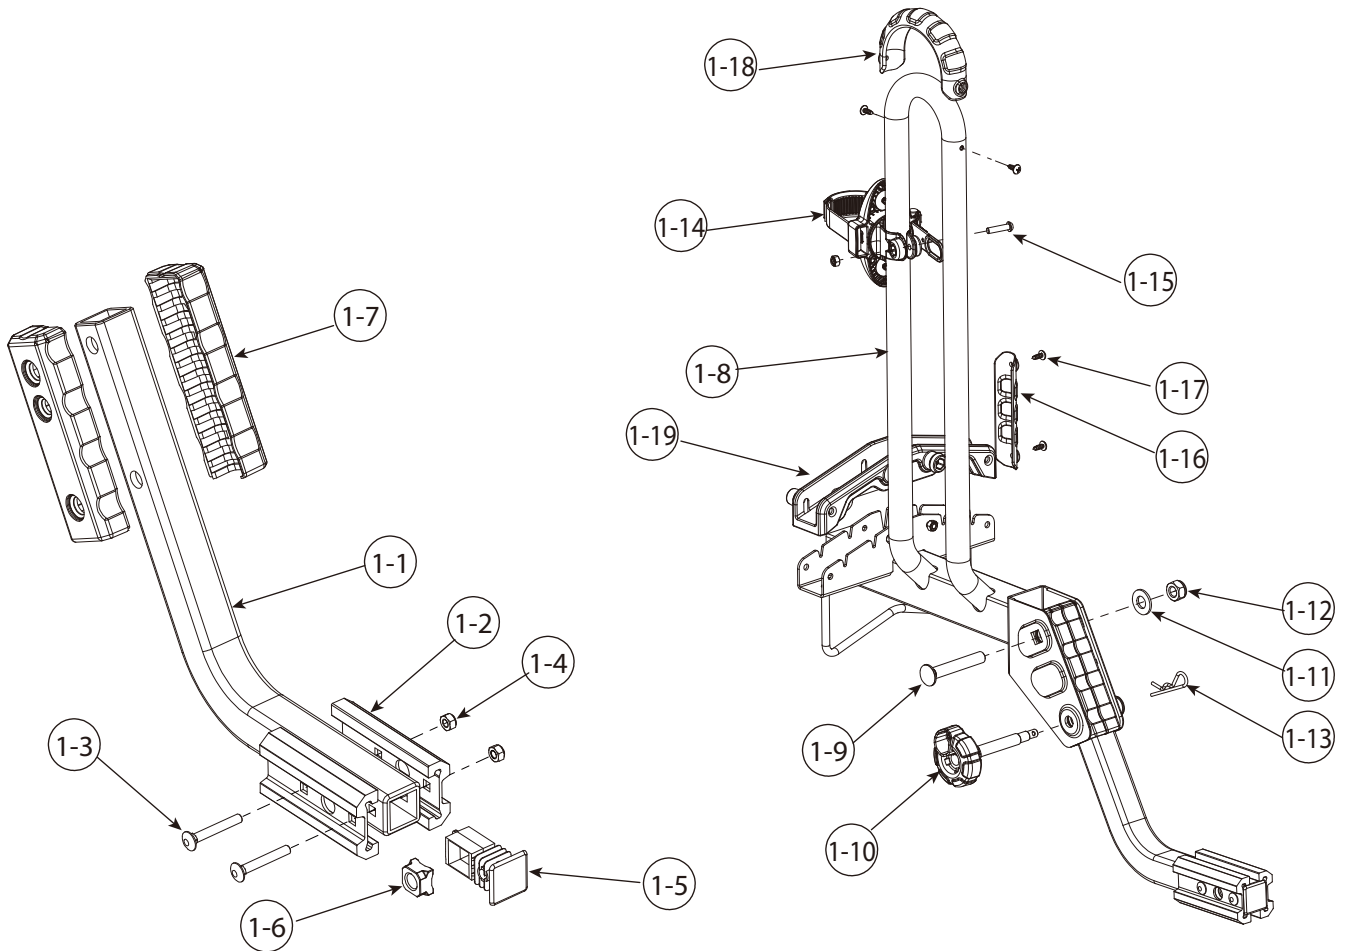

SPARE PARTS

PART	DESCRIPTION	PART NUMBER	QTY.	PART	DESCRIPTION	PART NUMBER	QTY.
1	Foot assembly		1	16	Locking cable 1100mm	3510-00040-99C	1
2	Wheel support tube assembly		2	17	Safety strap	3522-00072-03C-01	1
3	Screw M6x55mm	140-1106-013-04D	2	18	Allen key(5.0)	144-00004-06D	1
4	Nylock nut M6	141-0106-001-04D	4	19	Wrench	3344-00007-00P	1
5	Knob strap	130-00473-16C	2	20			
6	Knob with Hex bolt M6x65mm		2	21			
7	End cap	3508-00797-99C	1	22			
8	Screw cap Ø3/4"	140-1783-002-04D	2	23			
9	Hex bolt 1/2"-13UNCx118mm	140-0440-008-04D	1	24			
10	Washer Ø13.5xØ27	142-1135-003-04D	1	25			
11	Spring washer 1/2"	142-2045-001-04D	1	26			
12	R-pin	143-00003-04D	1	27			
13	Hitch lock	3509-00301-16C	1	28			
14	Key	147-01905-99D	2	29			
15	Clip 1.0"	3509-00245-16C	1	30			

SPARE PARTS

PART	DESCRIPTION	PART NUMBER	QTY.	PART	DESCRIPTION	PART NUMBER	QTY.
1-1	Hitch tube	3202-00135-04P	1				
1-2	Adapter	3209-00356-00P	2				
1-3	Carriage bolt M6x43mm	140-0106-016-04D	2				
1-4	Nylock nut M6	141-0106-001-04D	3				
1-5	Hitch tube cap	130-00779-01C	1				
1-6	Square nut 1/2"-13UNC	141-0840-001-06D	1				
1-7	Plastic pad	130-00335-01C	2				
1-8	Welding assembly	3205-00183-04P	1				
1-9	Carriage bolt M12x76mm	140-0112-003-04D	1				
1-10	Knob with screw M10x113mm	3503-00128-01C	1				
1-11	Washer Ø13.5xØ27	142-1135-003-04D	1				
1-12	Nylock nut M12	141-0112-001-04D	1				
1-13	R-pin	143-00003-04D	1				
1-14	Rotate cradle assembly	3509-00326-16C	1				
1-15	Screw M6x25mm	140-1106-005-04D	1				
1-16	Plastic cover	130-00619-01C	1				
1-17	Screw Ø4.8x14	140-1783-002-04D	4				
1-18	Plastic cover	130-00608-16C	1				
1-19	Wheel support tube cover	130-00741-01C	1				
1-20							