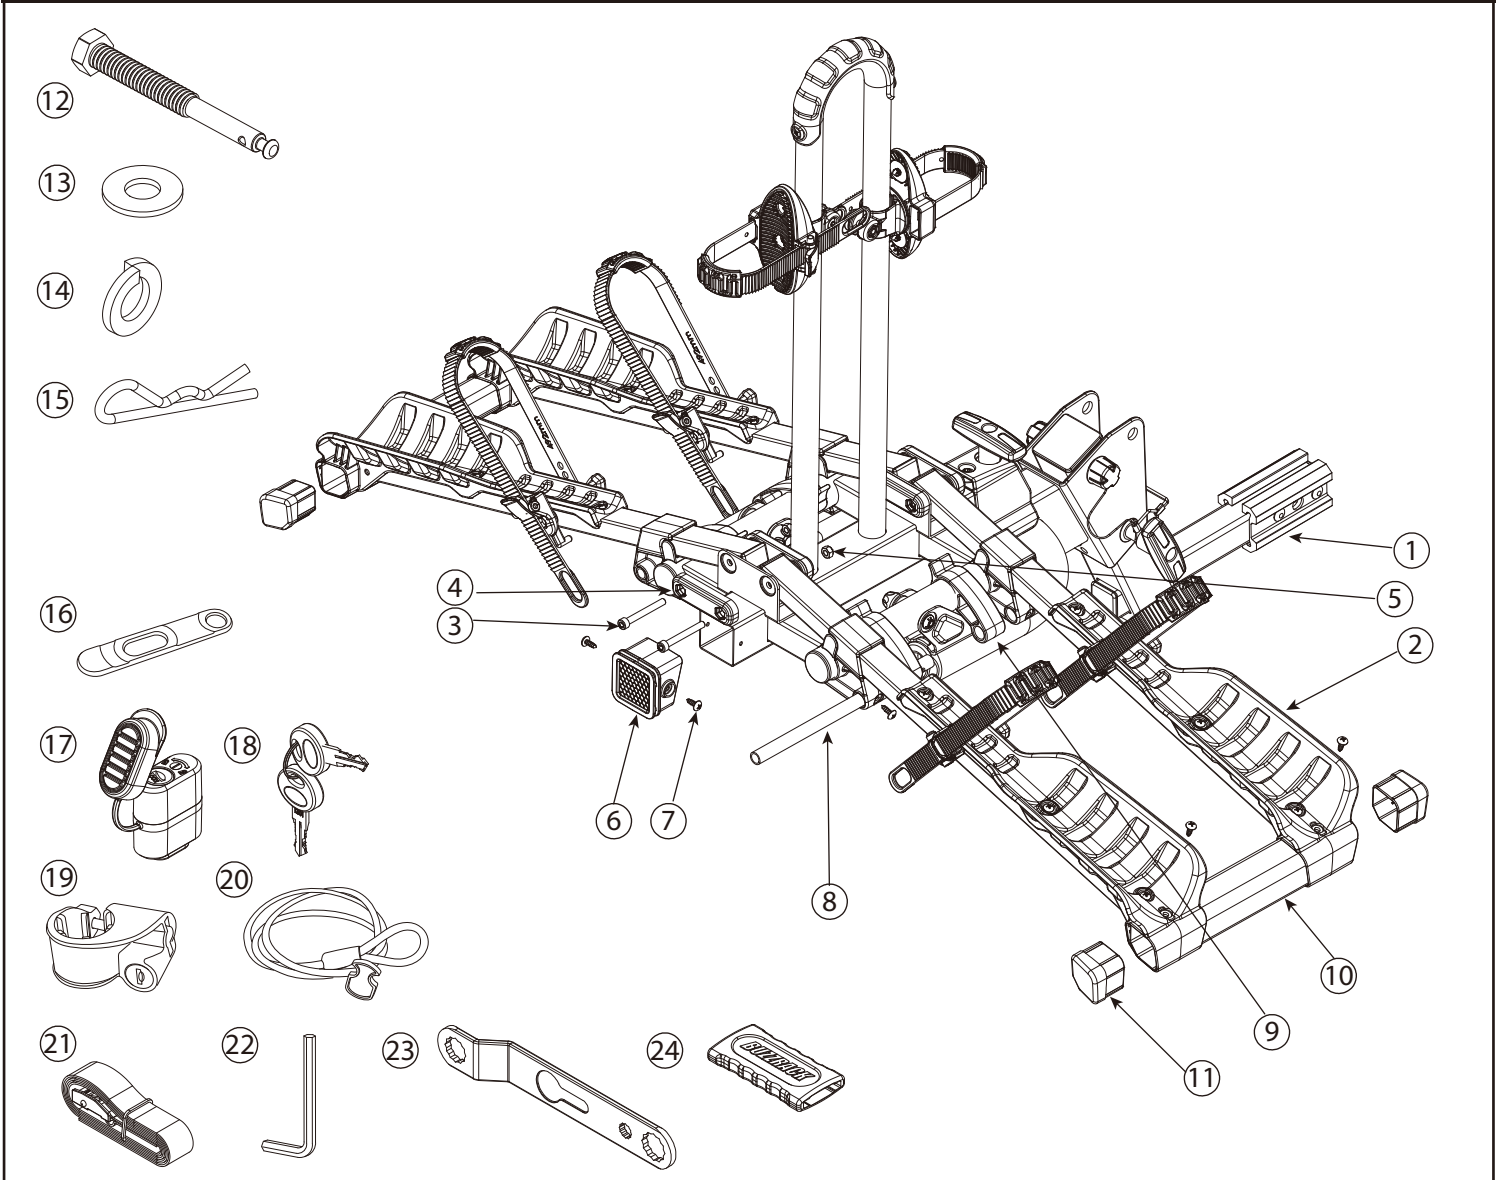

SPARE PARTS

PART	DESCRIPTION	PART NUMBER	QTY.	PART	DESCRIPTION	PART NUMBER	QTY.
1	Foot assembly		1	16	Storage strap	130-00751-16C	1
2	Wheel support tube assembly		4	17	Hitch lock	3509-00301-16C	1
3	Screw M6x50mm	140-0906-006-04D	4	18	Key	147-01905-99D	2
4	Bracket fixing plate cover	130-00698-01C	4	19	Clip 1.0"	3509-00245-16C	1
5	Nylock nut M6	141-0106-001-04D	4	20	Locking cable 1100mm	3510-00040-99C	1
6	End cap	3508-00797-99C	1	21	Safety strap	3522-00072-03C-01	1
7	Screw Ø4.8x14	140-1783-002-04D	8	22	Allen key(5.0)	144-00004-06D	1
8	Locking hook tube	3201-00393-04P	2	23	Wrench	3344-00008-00P	1
9	Safety clip	130-00418-16C	4	24	Wrench protector	130-00513-01C	1
10	Side tube	3420-00039-44P	2	25			
11	End cap	130-00737-01C	4	26			
12	Hex bolt 1/2"-13UNCx118mm	140-0440-008-04D	1	27			
13	Washer Ø13.5xØ27	142-1135-003-04D	1	28			
14	Spring washer 1/2"	142-2045-001-04D	1	29			
15	R-pin	143-00003-04D	1	30			

SPARE PARTS

PART	DESCRIPTION	PART NUMBER	QTY.	PART	DESCRIPTION	PART NUMBER	QTY.
1-1	Foot assembly		1				
1-2	Welding assembly	3206-00074-04P	1				
1-3	Screw M8x45mm	140-1108-016-04D	2				
1-4	Nylock nut M8	141-0108-001-04D	2				
1-5	Screw cap M8	130-00459-01C	2				
1-6	End cap	130-00767-01C	4				
1-7	Platform top cap	130-00719-01C	1				
1-8	Screw M6x65mm	140-1106-029-04D	1				
1-9	Nylock nut M6	141-0106-001-04D	3				
1-10	Rotate cradle assembly	3509-00326-16C	2				
1-11	Screw M6x25mm	140-1106-005-04D	2				
1-12	Plastic cover	130-00608-16C	1				
1-13	Screw Ø4.8x14	140-1783-002-04D	2				
1-14							
1-15							
1-16							
1-17							
1-18							
1-19							
1-20							