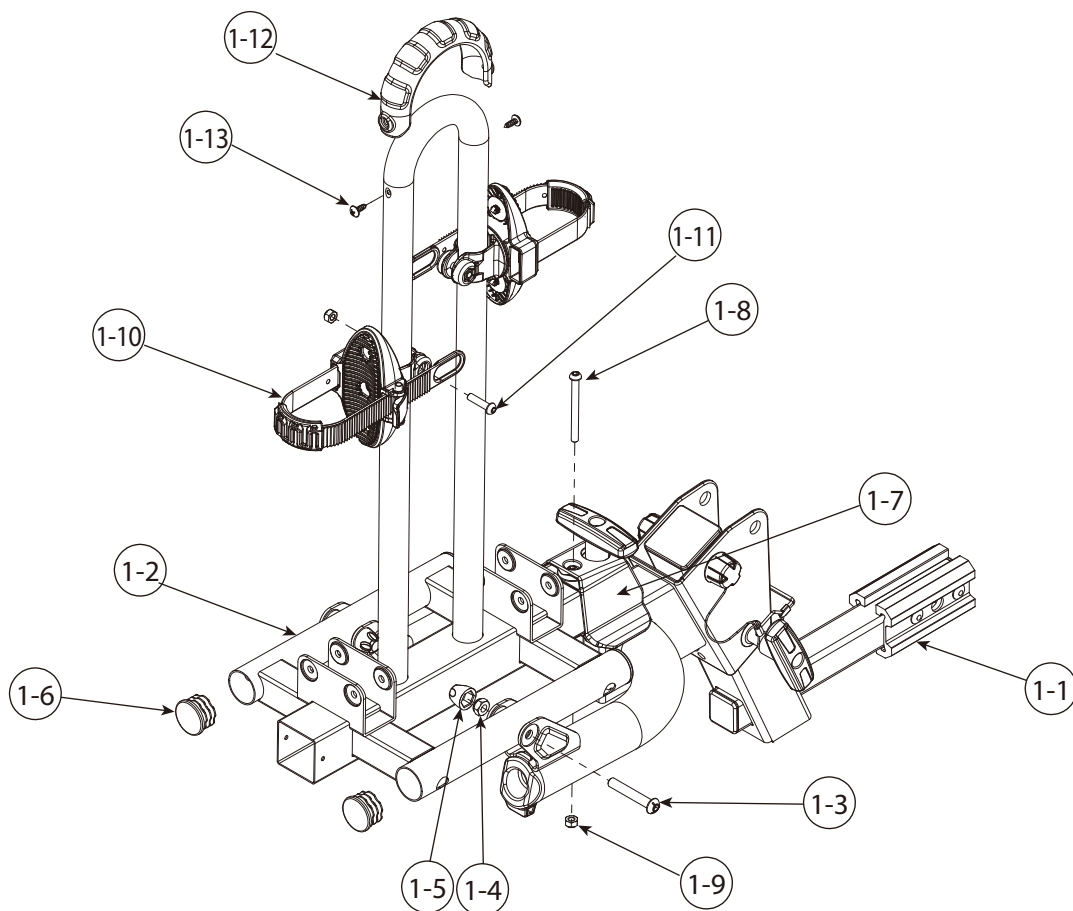

SPARE PARTS

PART	DESCRIPTION	PART NUMBER	QTY.	PART	DESCRIPTION	PART NUMBER	QTY.
1	Foot assembly		1	16	Storage strap	130-00751-16C	1
2	Wheel support tube assembly		4	17	Hitch lock	3509-00301-16C	1
3	Screw M6x50mm	140-0906-006-04D	4	18	Key	147-01905-99D	2
4	Bracket fixing plate cover	130-00698-01C	4	19	Clip 1.0"	3509-00245-16C	1
5	Nylock nut M6	141-0106-001-04D	4	20	Locking cable 1100mm	3510-00040-99C	1
6	End cap	3508-00797-99C	1	21	Safety strap	3522-00072-03C-01	1
7	Screw Ø4.8x14	140-1783-002-04D	8	22	Allen key(5.0)	144-00004-06D	1
8	Locking hook tube	3201-00393-04P	2	23	Wrench	3344-00008-00P	1
9	Safety clip	130-00418-16C	4	24	Wrench protector	130-00513-01C	1
10	Side tube	3420-00039-44P	2	25			
11	End cap	130-00737-01C	4	26			
12	Hex bolt 1/2"-13UNCx118mm	140-0440-008-04D	1	27			
13	Washer Ø13.5xØ27	142-1135-003-04D	1	28			
14	Spring washer 1/2"	142-2045-001-04D	1	29			
15	R-pin	143-00003-04D	1	30			

SPARE PARTS

PART	DESCRIPTION	PART NUMBER	QTY.	PART	DESCRIPTION	PART NUMBER	QTY.
1-1	Foot assembly		1				
1-2	Welding assembly	3206-00074-04P	1				
1-3	Screw M8x45mm	140-1108-016-04D	2				
1-4	Nylock nut M8	141-0108-001-04D	2				
1-5	Screw cap M8	130-00459-01C	2				
1-6	End cap	130-00767-01C	4				
1-7	Platform top cap	130-00719-01C	1				
1-8	Screw M6x65mm	140-1106-029-04D	1				
1-9	Nylock nut M6	141-0106-001-04D	3				
1-10	Rotate cradle assembly	3509-00326-16C	2				
1-11	Screw M6x25mm	140-1106-005-04D	2				
1-12	Plastic cover	130-00608-16C	1				
1-13	Screw Ø4.8x14	140-1783-002-04D	2				
1-14							
1-15							
1-16							
1-17							
1-18							
1-19							
1-20							