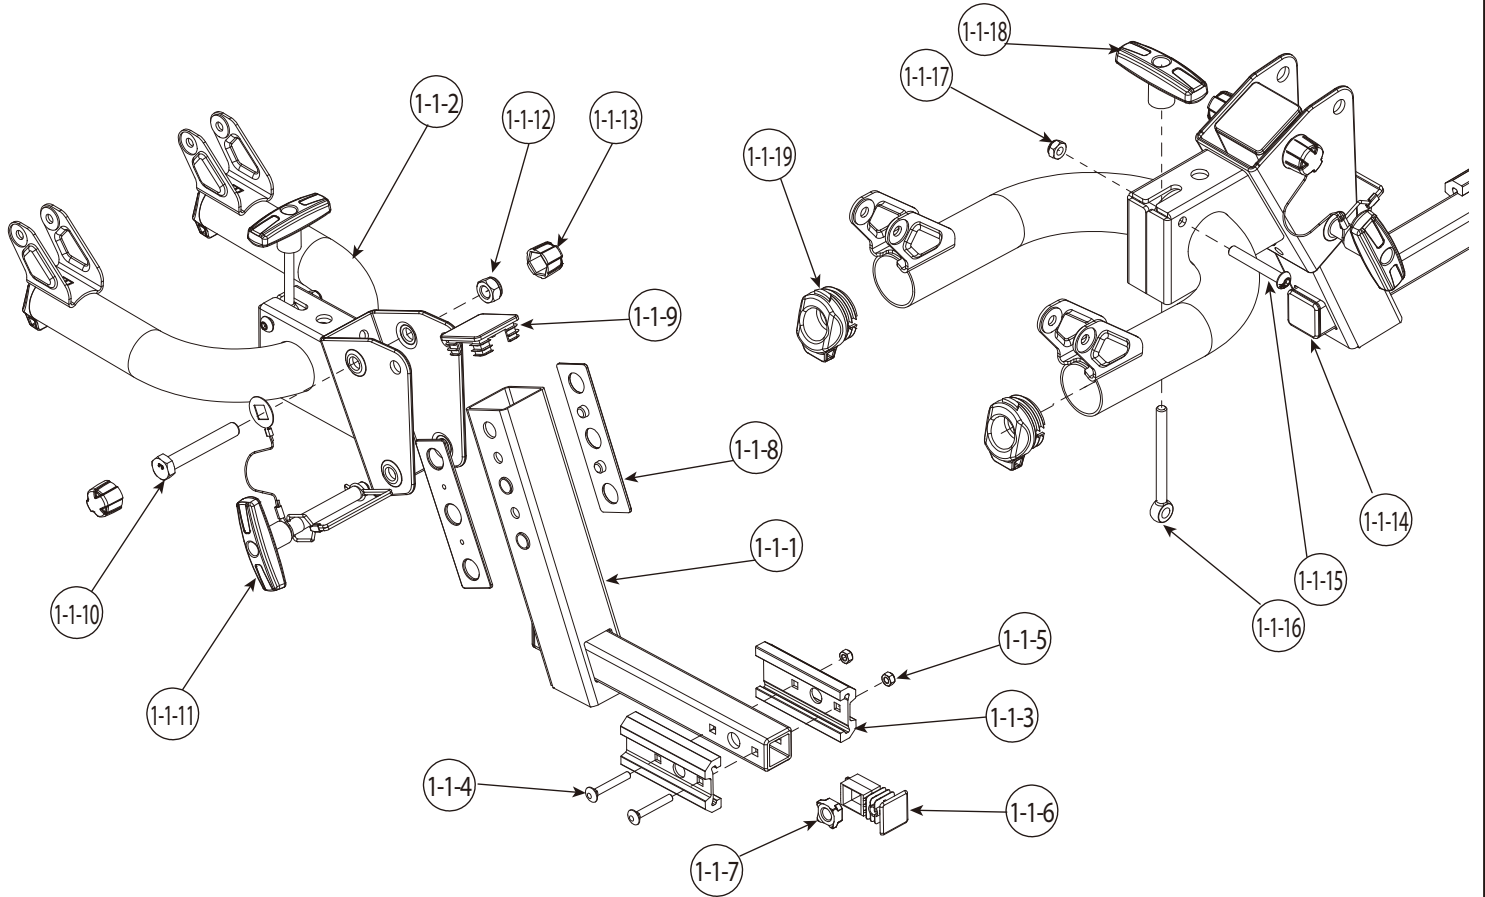

SPARE PARTS

PART	DESCRIPTION	PART NUMBER	QTY.	PART	DESCRIPTION	PART NUMBER	QTY.
1-1-1	Hitch tube	3204-00117-04P	1				
1-1-2	Welding assembly	3205-00200-04P	1				
1-1-3	Adapter	3209-00356-00P	2				
1-1-4	Carriage bolt M6x43mm	140-0106-016-04D	2				
1-1-5	Nylock nut M6	141-0106-001-04D	2				
1-1-6	Hitch tube cap	130-00779-01C	1				
1-1-7	Square nut 1/2"-13UNC	141-0840-001-06D	1				
1-1-8	Bracket shim	130-00783-01C	2				
1-1-9	End cap	130-00852-01C	1				
1-1-10	Hex bolt M12x80mm	140-0312-001-04D	1				
1-1-11	T-knob assembly	3503-00134-16C	1				
1-1-12	Nylock nut M12	141-0112-001-04D	1				
1-1-13	Screw cap 3/4"	130-00019-01C	2				
1-1-14	End cap	130-00226-01C	1				
1-1-15	Screw M8x55mm	140-1108-006-04D	1				
1-1-16	Eye bolt M8x95mm	140-2008-002-04D	1				
1-1-17	Nylock nut M8	141-0108-001-04D	1				
1-1-18	T-knob	3503-00126-16C	1				
1-1-19	End cap	130-00705-01C	2				
1-1-20