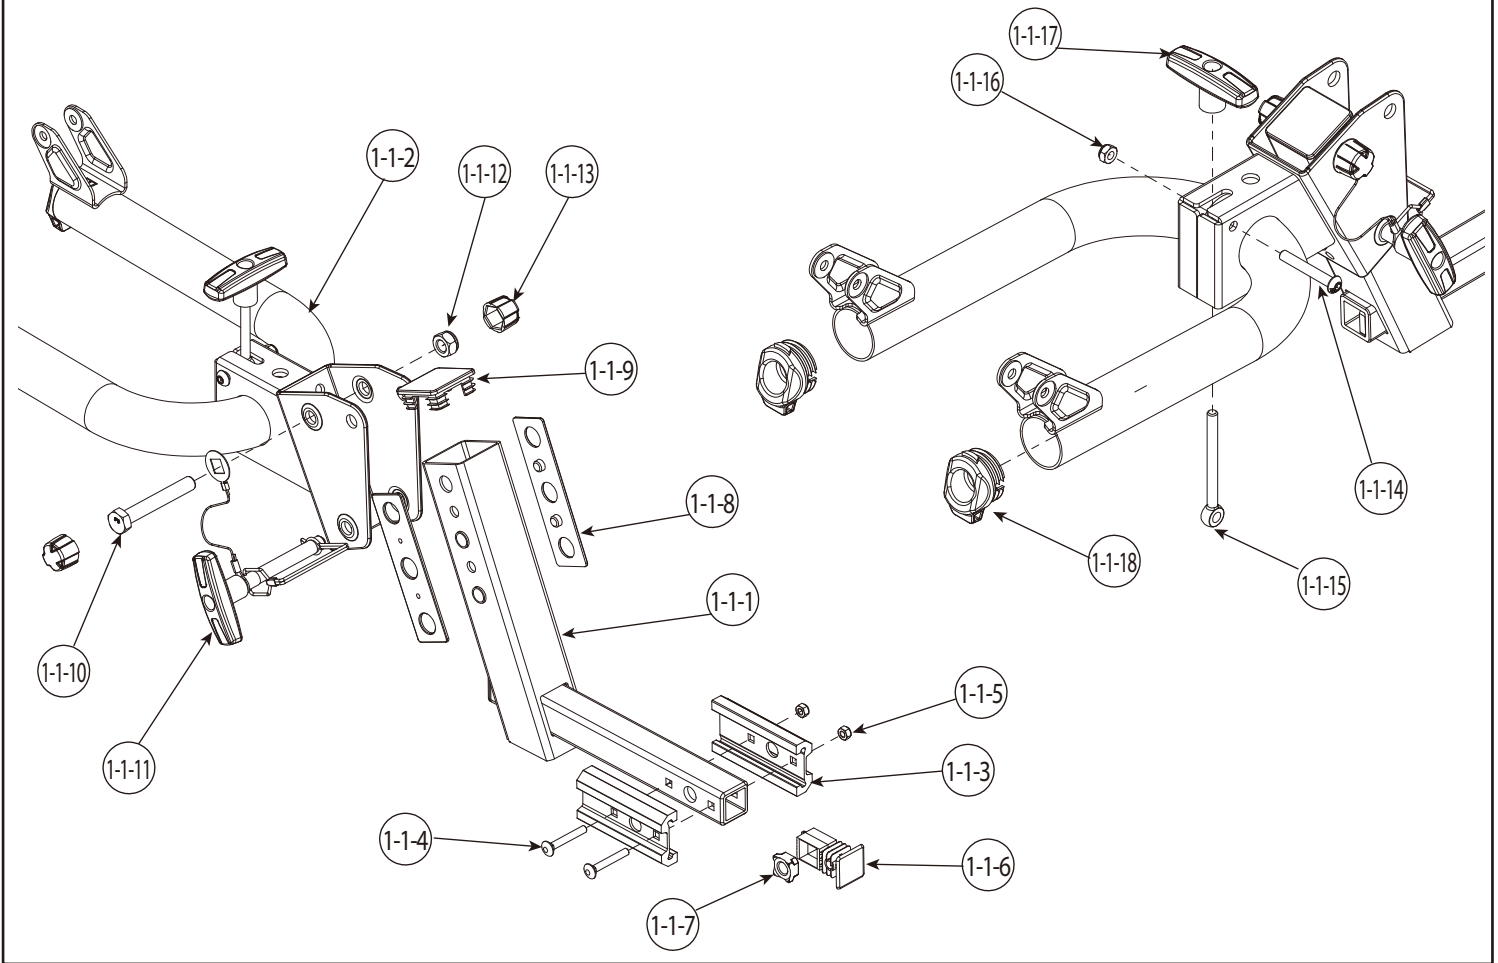

SPARE PARTS

PART	DESCRIPTION	PART NUMBER	QTY.	PART	DESCRIPTION	PART NUMBER	QTY.
1-1-1	Hitch tube	3204-00128-04P	1				
1-1-2	Welding assembly	3205-00197-04P	1				
1-1-3	Adapter	3209-00356-00P	2				
1-1-4	Carriage bolt M6x43mm	140-0106-016-04D	2				
1-1-5	Nylock nut M6	141-0106-001-04D	2				
1-1-6	Hitch tube cap	130-00779-01C	1				
1-1-7	Square nut 1/2"-13UNC	141-0840-001-06D	1				
1-1-8	Bracket shim	130-00783-01C	2				
1-1-9	End cap	130-00852-01C	1				
1-1-10	Hex bolt M12x80mm	140-0312-001-04D	1				
1-1-11	T-knob assembly	3503-00134-16C	1				
1-1-12	Nylock nut M12	141-0112-001-04D	1				
1-1-13	Screw cap 3/4"	130-00019-01C	2				
1-1-14	Screw M8x55mm	140-1108-006-04D	1				
1-1-15	Eye bolt M8x95mm	140-2008-002-04D	1				
1-1-16	Nylock nut M8	141-0108-001-04D	1				
1-1-17	T-knob	3503-00126-16C	1				
1-1-18	End cap	130-00705-01C	2				
1-1-19							
1-1-20