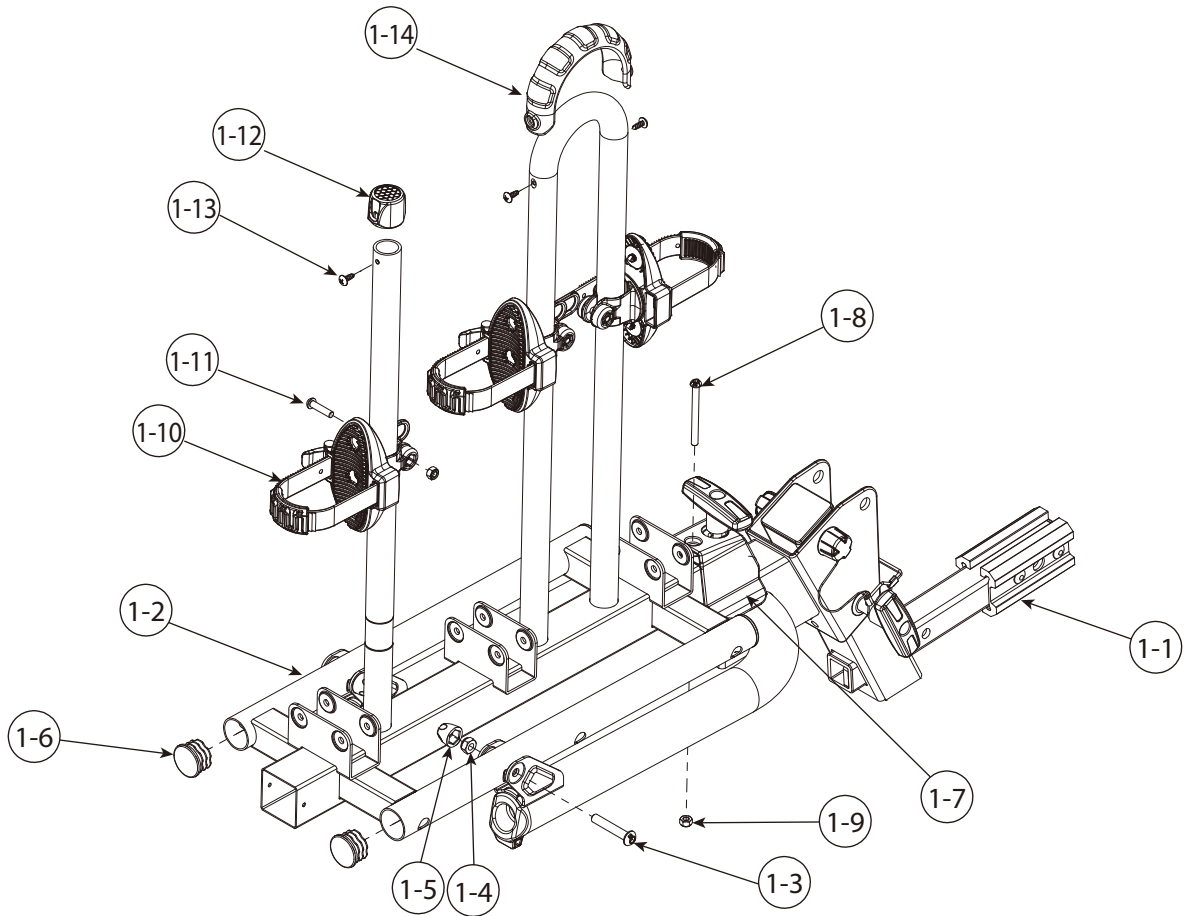

SPARE PARTS

PART	DESCRIPTION	PART NUMBER	QTY.	PART	DESCRIPTION	PART NUMBER	QTY.
1	Foot assembly		1	16	Storage strap	130-00751-16C	1
2	Wheel support tube assembly		6	17	Hitch lock	3509-00301-16C	1
3	Screw M6x50mm	140-0906-006-04D	6	18	Key	147-01905-99D	2
4	Bracket fixing plate cover	130-00698-01C	6	19	Clip 1.0"	3509-00245-16C	1
5	Nylock nut M6	141-0106-001-04D	6	20	Locking cable 1400mm	3510-00054-99C	1
6	End cap	3508-00797-99C	1	21	Safety strap	3522-00072-03C-01	1
7	Screw Ø4.8x14	140-1783-002-04D	10	22	Allen key(5.0)	144-00004-06D	1
8	Locking hook tube	3201-00394-04P	2	23	Wrench	3344-00008-00P	1
9	Safety clip	130-00418-16C	4	24	Wrench protector	130-00513-01C	1
10	Side tube	3420-00041-44P	2	25			
11	End cap	130-00737-01C	4	26			
12	Hex bolt 1/2"-13UNCx118mm	140-0440-008-04D	1	27			
13	Washer Ø13.5xØ27	142-1135-003-04D	1	28			
14	Spring washer 1/2"	142-2045-001-04D	1	29			
15	R-pin	143-00003-04D	1	30			

SPARE PARTS

PART	DESCRIPTION	PART NUMBER	QTY.	PART	DESCRIPTION	PART NUMBER	QTY.
1-1	Foot assembly		1				
1-2	Welding assembly	3206-00075-04P	1				
1-3	Screw M8x45mm	140-1108-016-04D	2				
1-4	Nylock nut M8	141-0108-001-04D	2				
1-5	Screw cap M8	130-00459-01C	2				
1-6	End cap	130-00767-01C	4				
1-7	Platform top cap	130-00719-01C	1				
1-8	Screw M6x65mm	140-1106-029-04D	1				
1-9	Nylock nut M6	141-0106-001-04D	4				
1-10	Rotate cradle assembly	3509-00326-16C	3				
1-11	Screw M6x25mm	140-1106-005-04D	3				
1-12	End cap	130-00681-01C	1				
1-13	Screw Ø4.8x14	140-1783-002-04D	3				
1-14	Plastic cover	130-00608-16C	1				
1-15							
1-16							
1-17							
1-18							
1-19							
1-20							