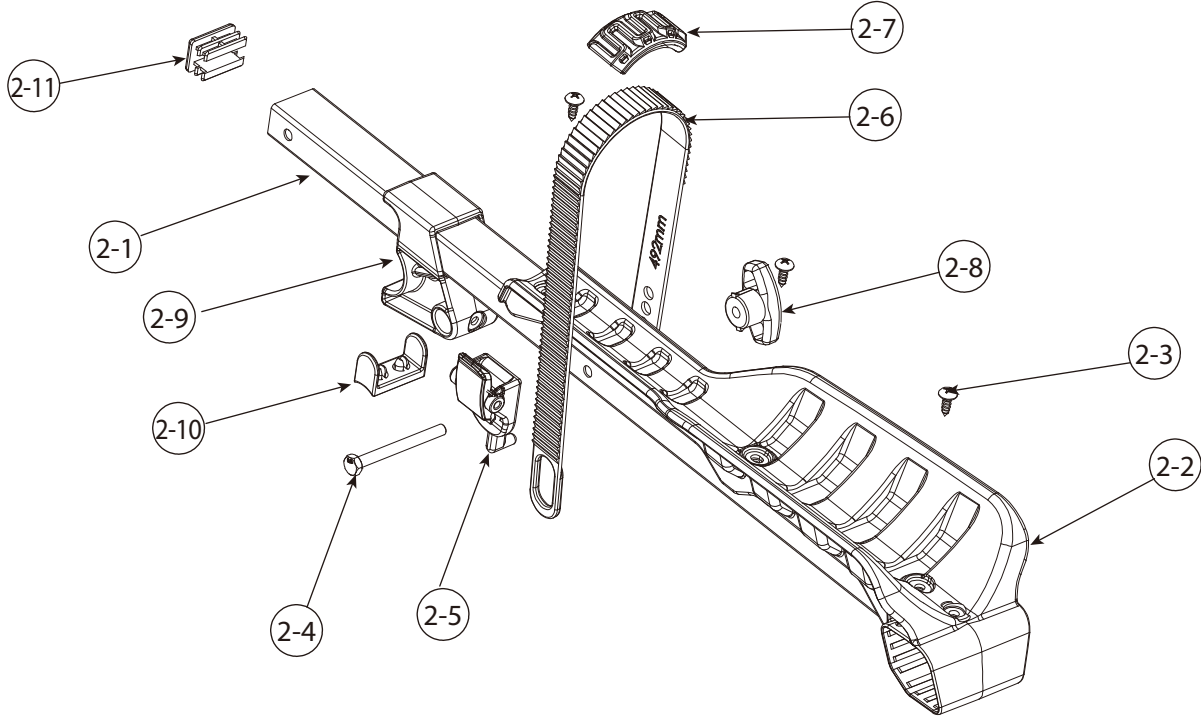

SPARE PARTS

PART	DESCRIPTION	PART NUMBER	QTY.	PART	DESCRIPTION	PART NUMBER	QTY.
2-1	Wheel support tube	3202-00111-44P	1				
2-2	Wheel suport	130-00736-01C	1				
2-3	Screw Ø4.8x14	140-1783-002-04D	3				
2-4	Hex bolt M6x60mm	140-0306-034-04D	1				
2-5	Ratchet for wheel strap	3509-00318-16C	1				
2-6	Wheel strap 492mm	130-00687-01C	1				
2-7	Strap pad	130-00637-16C	1				
2-8	T-knob M6	3509-00319-01C	1				
2-9	Locking hook	30-00697-01C	1				
2-10	Pad	130-00606-01C	1				
2-11	End cap	130-00616-01C	1				
2-12							
2-13							
2-14							
2-15							
2-16							
2-17							
2-18							
2-19							
2-10