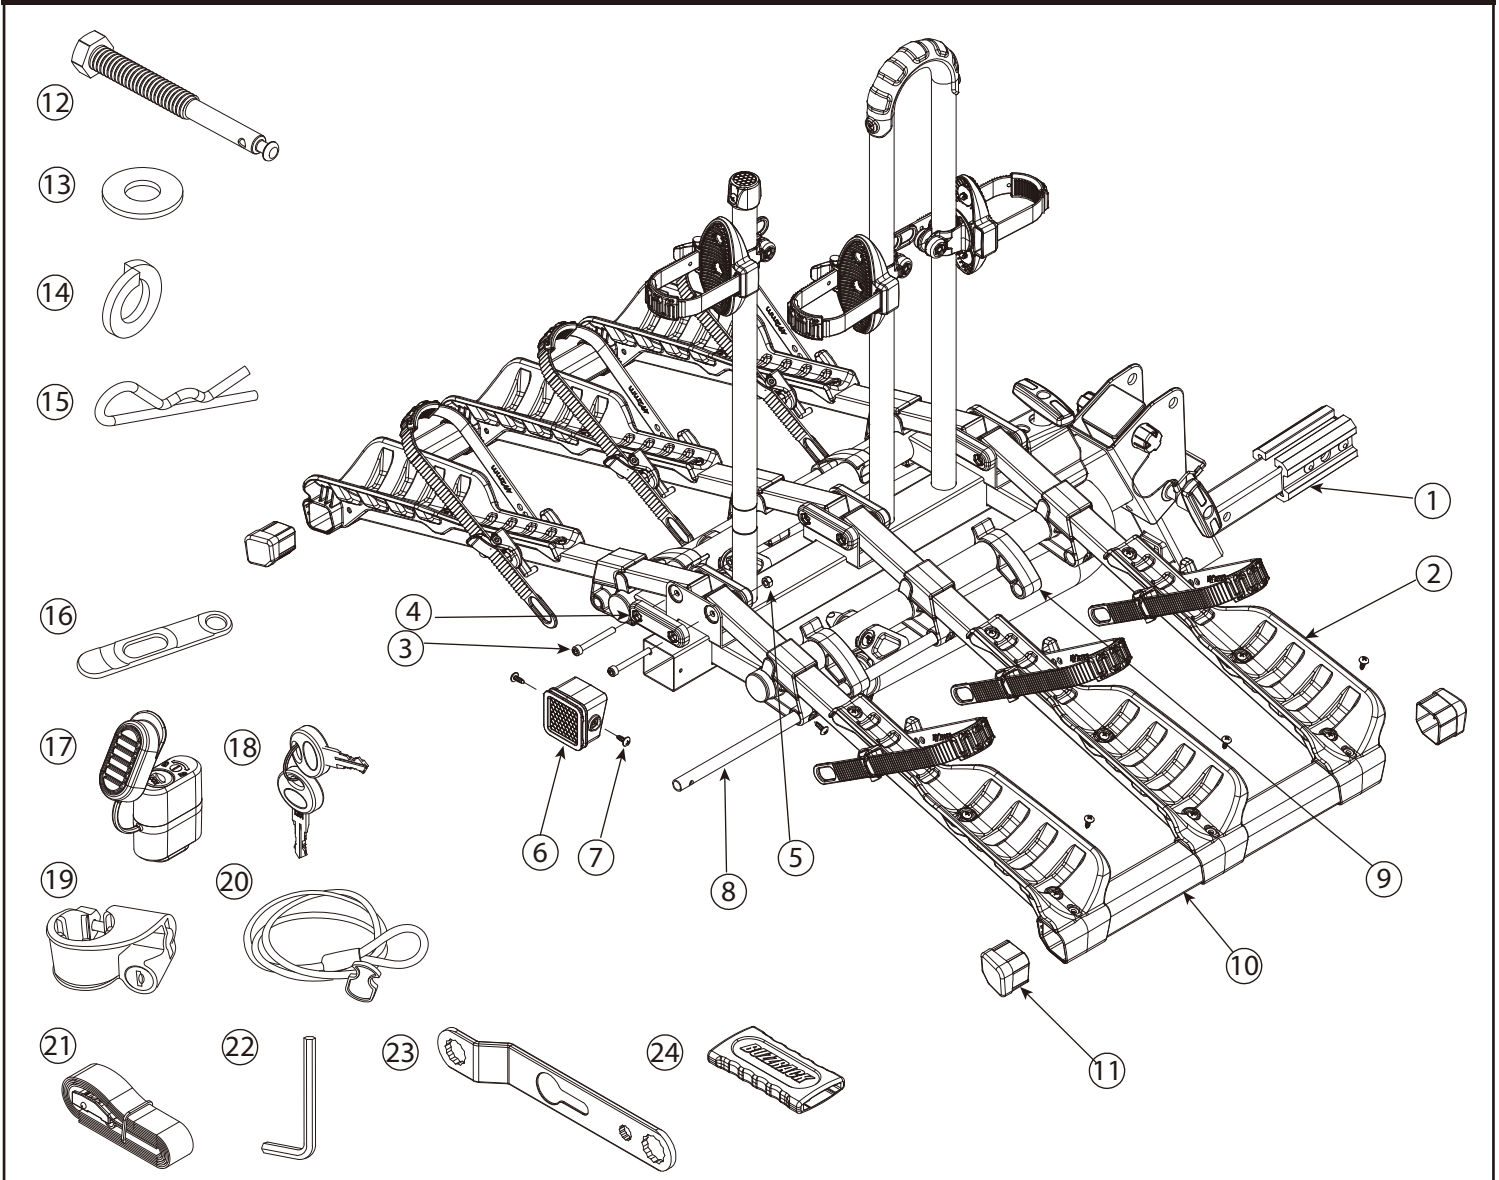

SPARE PARTS

PART	DESCRIPTION	PART NUMBER	QTY.	PART	DESCRIPTION	PART NUMBER	QTY.
1	Foot assembly		1	16	Storage strap	130-00751-16C	1
2	Wheel support tube assembly		6	17	Hitch lock	3509-00301-16C	1
3	Screw M6x50mm	140-0906-006-04D	6	18	Key	147-01905-99D	2
4	Bracket fixing plate cover	130-00698-01C	6	19	Clip 1.0"	3509-00245-16C	1
5	Nylock nut M6	141-0106-001-04D	6	20	Locking cable 1400mm	3510-00054-99C	1
6	End cap	3508-00797-99C	1	21	Safety strap	3522-00072-03C-01	1
7	Screw Ø4.8x14	140-1783-002-04D	10	22	Allen key(5.0)	144-00004-06D	1
8	Locking hook tube	3201-00394-04P	2	23	Wrench	3344-00008-00P	1
9	Safety clip	130-00418-16C	4	24	Wrench protector	130-00513-01C	1
10	Side tube	3420-00041-44P	2	25			
11	End cap	130-00737-01C	4	26			
12	Hex bolt 1/2"-13UNCx118mm	140-0440-008-04D	1	27			
13	Washer Ø13.5xØ27	142-1135-003-04D	1	28			
14	Spring washer 1/2"	142-2045-001-04D	1	29			
15	R-pin	143-00003-04D	1	30			

SPARE PARTS

PART	DESCRIPTION	PART NUMBER	QTY.	PART	DESCRIPTION	PART NUMBER	QTY.
1-1	Foot assembly		1				
1-2	Welding assembly	3206-00075-04P	1				
1-3	Screw M8x45mm	140-1108-016-04D	2				
1-4	Nylock nut M8	141-0108-001-04D	2				
1-5	Screw cap M8	130-00459-01C	2				
1-6	End cap	130-00767-01C	4				
1-7	Platform top cap	130-00719-01C	1				
1-8	Screw M6x65mm	140-1106-029-04D	1				
1-9	Nylock nut M6	141-0106-001-04D	4				
1-10	Rotate cradle assembly	3509-00326-16C	3				
1-11	Screw M6x25mm	140-1106-005-04D	3				
1-12	End cap	130-00681-01C	1				
1-13	Screw Ø4.8x14	140-1783-002-04D	3				
1-14	Plastic cover	130-00608-16C	1				
1-15							
1-16							
1-17							
1-18							
1-19							
1-20							