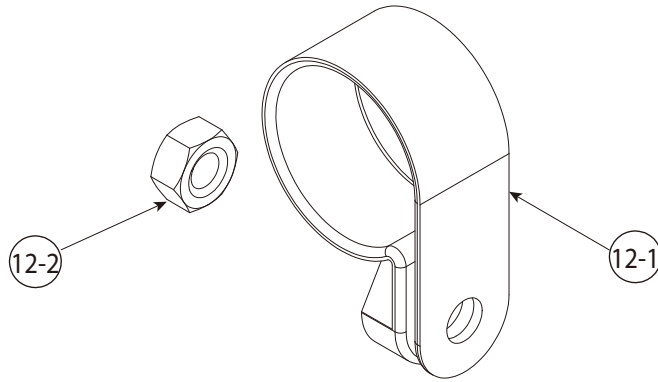

SPARE PARTS

PART	DESCRIPTION	PART NUMBER	QTY.	PART	DESCRIPTION	PART NUMBER	QTY.
1	Front basket		1	16			
2	Rear basket		1	17			
3	Spoiler	3508-00466-99C	1	18			
4	Rubber washer	130-00823-01C	11	19			
5	Screw M6x16mm	140-1106-003-04D	9	20			
6	Screw M6x35mm	140-1106-008-04D	2	21			
7	Side cover	130-00060-01C	2	22			
8	Inner plug	130-00776-01C	4	23			
9	O ring	130-00822-01C	2	24			
10	Spoiler fixing tube	3201-00417-04P	1	25			
11	End cap	3503-00140-99C	2	26			
12	Spoiler clip	3509-00095-99C	5	27			
13	Saddle set assembly	3509-00010-99C	1	28			
14	Wrench	144-00014-19D	1	29			
15				30			

SPARE PARTS

PART	DESCRIPTION	PART NUMBER	QTY.	PART	DESCRIPTION	PART NUMBER	QTY.
12-1	Spoiler clip	130-00058-01C	1				
12-2	Nut M6	141-0206-001-04D	1				
12-3							
12-4							
12-5							
12-6							
12-7							
12-8							
12-9							
12-10							