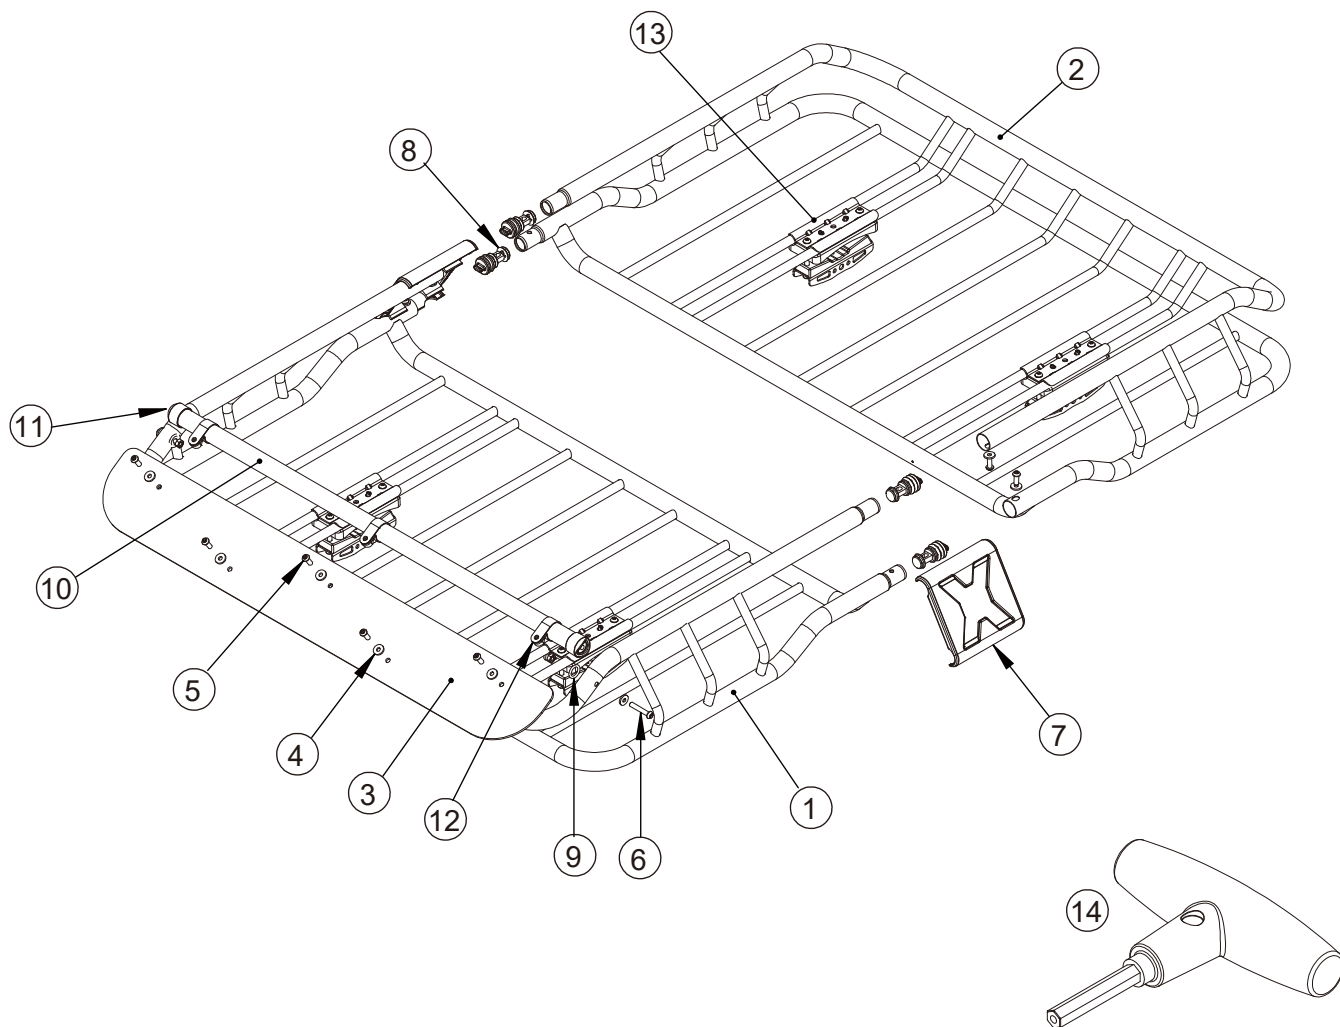

SPARE PARTS

PART	DESCRIPTION	PART NUMBER	QTY.	PART	DESCRIPTION	PART NUMBER	QTY.
1	Front basket		1	16			
2	Rear basket		1	17			
3	Spoiler	3508-00466-99C	1	18			
4	Rubber washer	130-00823-01C	11	19			
5	Screw M6x16mm	140-1106-003-04D	9	20			
6	Screw M6x35mm	140-1106-008-04D	2	21			
7	Side cover	130-00060-01C	2	22			
8	Inner plug	130-00776-01C	4	23			
9	O ring	130-00822-01C	2	24			
10	Spoiler fixing tube	3201-00417-04P	1	25			
11	End cap	3503-00140-99C	2	26			
12	Spoiler clip	3509-00095-99C	5	27			
13	Saddle set assembly	3509-00010-99C	1	28			
14	Wrench	144-00014-19D	1	29			
15				30			

SPARE PARTS

PART	DESCRIPTION	PART NUMBER	QTY.	PART	DESCRIPTION	PART NUMBER	QTY.
12-1	Spoiler clip	130-00058-01C	1				
12-2	Nut M6	141-0206-001-04D	1				
12-3							
12-4							
12-5							
12-6							
12-7							
12-8							
12-9							
12-10							