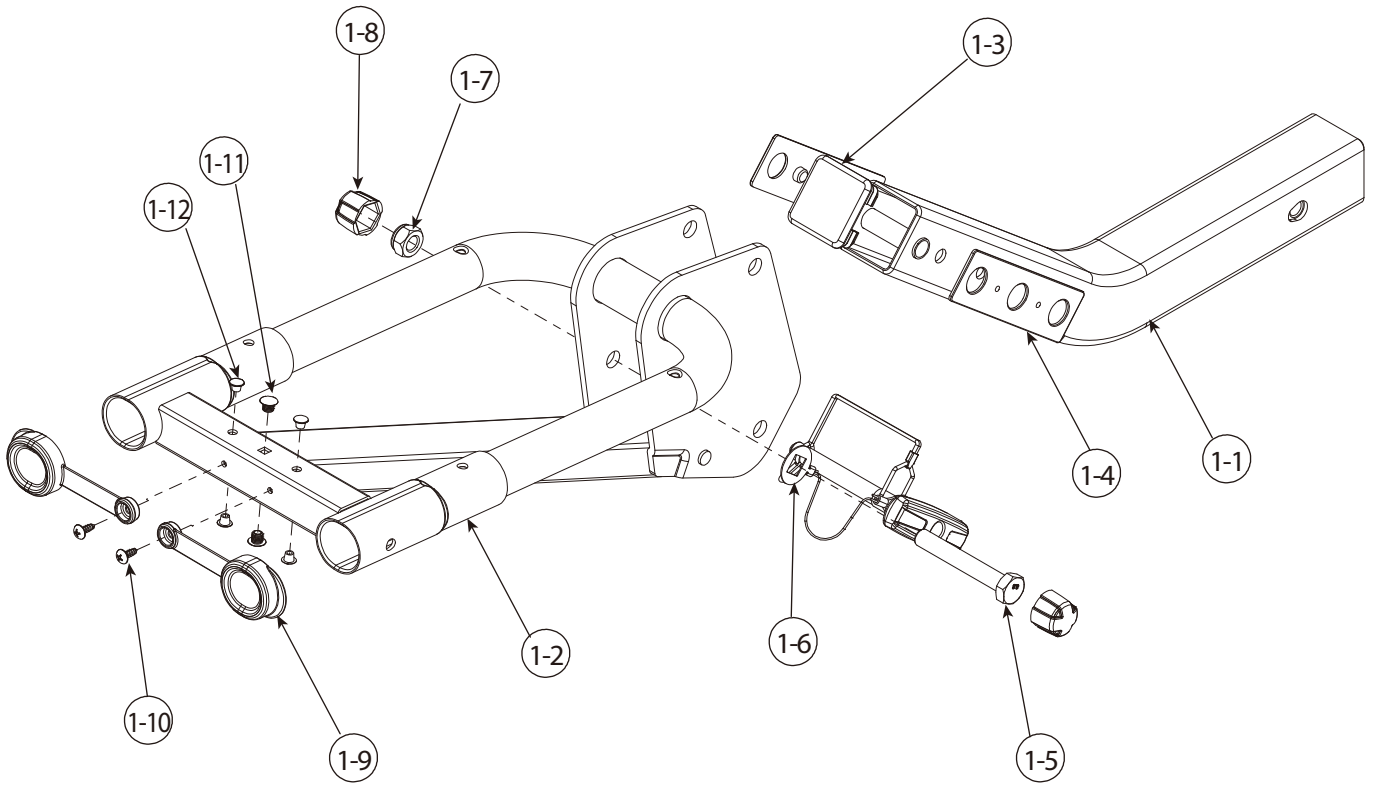

SPARE PARTS

PART	DESCRIPTION	PART NUMBER	QTY.	PART	DESCRIPTION	PART NUMBER	QTY.
1	Foot assembly		1	16	R-pin	143-00003-04D	1
2	Platform assembly		2	17	Cap Ø7.2	130-00355-01C	1
3	Knob assembly(Hex bolt M6x80mm)	3509-00328-16C	8	18	Cap Ø6.5	130-00656-01C	2
4	Knob strap	130-00473-16C	8	19	Hitch lock	3509-00301-16C	1
5	T-knob M6 (gray)	3509-00319-16C	8	20	Key	147-01905-99D	2
6	Extension tube assembly		1	21	Strap with buckle(for bag)	3523-00283-01C	2
7	Knob assembly(Hex bolt M8x45mm)	3503-00141-01C	2	22	Safety strap	3522-00197-03C	1
8	Knob strap	130-00866-16C	2	23	Wrench	3344-00008-00P	1
9	Platform (welding assembly)	3206-00112-04P	1	24	Wrench protector	130-00513-01C	1
10	Platform handle	3205-00231-04P	1	25	Waterproof bag	139-00252-01C	1
11	Carriage bolt M6x40mm	140-0106-015-04D	2	26			
12	T-knob M6 (black)	3509-00319-01C	2	27			
13	Hex bolt 1/2"-13UNCx118mm	140-0440-010-04D	1	28			
14	Washer Ø13.5xØ27	142-1135-003-04D	1	29			
15	Spring washer 1/2"	142-2045-001-04D	1	30			

SPARE PARTS

PART	DESCRIPTION	PART NUMBER	QTY.	PART	DESCRIPTION	PART NUMBER	QTY.
1-1	Hitch tube		1				
1-2	Welding assembly		1				
1-3	Square cap 2"	130-00274-01C	1				
1-4	Bracket shim	130-00783-01C	2				
1-5	Hex bolt M12x80mm	140-0312-001-04D	1				
1-6	T-knob assembly	3503-00134-16C	1				
1-7	Nylock nut M12	141-0112-001-04D	1				
1-8	Screw cap 3/4"	130-00019-01C	2				
1-9	End cap	130-00805-16C	2				
1-10	Screw Ø4.8x14mm	140-1783-002-04D	2				
1-11	Cap Ø7.2	130-00355-01C	2				
1-12	Cap Ø6.5	130-00656-01C	4				
1-13							
1-14							
1-15							
1-16							
1-17							
1-18							
1-19							
1-20							