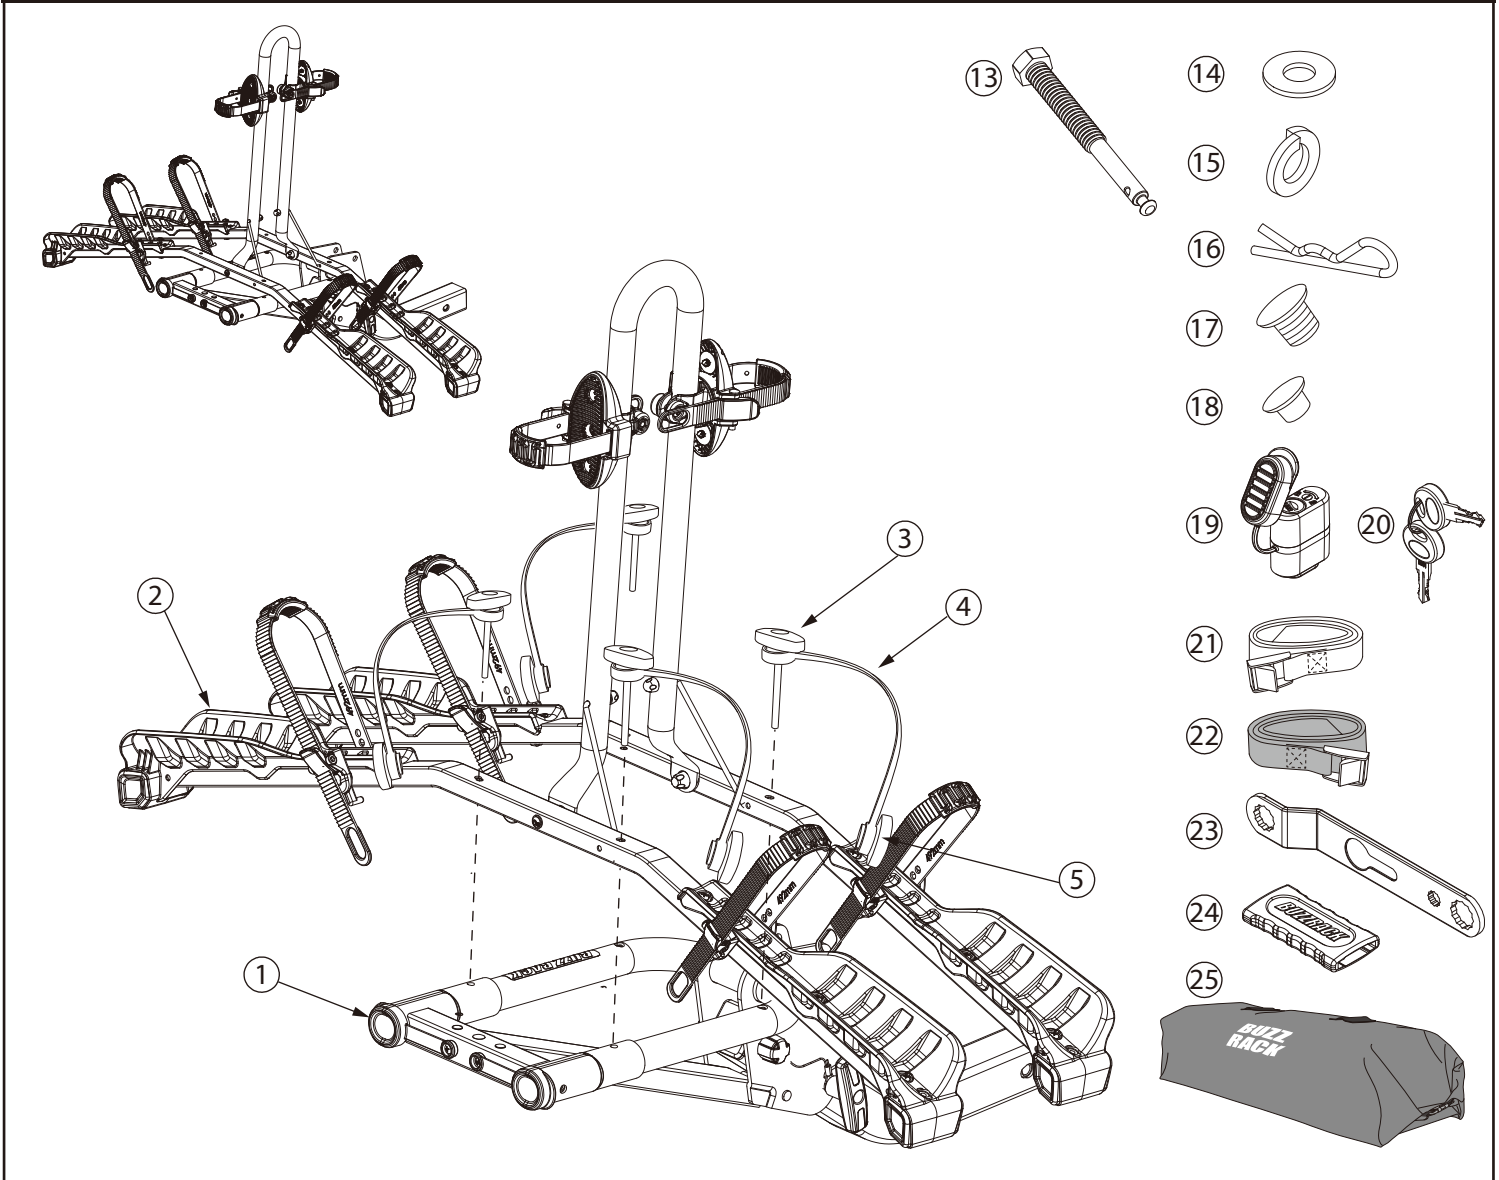

SPARE PARTS

PART	DESCRIPTION	PART NUMBER	QTY.	PART	DESCRIPTION	PART NUMBER	QTY.
1	Foot assembly		1	16	R-pin	143-00003-04D	1
2	Platform assembly		2	17	Cap Ø7.2	130-00355-01C	1
3	Knob assembly(Hex bolt M6x80mm)	3509-00328-16C	8	18	Cap Ø6.5	130-00656-01C	2
4	Knob strap	130-00473-16C	8	19	Hitch lock	3509-00301-16C	1
5	T-knob M6 (gray)	3509-00319-16C	8	20	Key	147-01905-99D	2
6	Extension tube assembly		1	21	Strap with buckle(for bag)	3523-00283-01C	2
7	Knob assembly(Hex bolt M8x45mm)	3503-00141-01C	2	22	Safety strap	3522-00197-03C	1
8	Knob strap	130-00866-16C	2	23	Wrench	3344-00008-00P	1
9	Platform (welding assembly)	3206-00112-04P	1	24	Wrench protector	130-00513-01C	1
10	Platform handle	3205-00231-04P	1	25	Waterproof bag	139-00252-01C	1
11	Carriage bolt M6x40mm	140-0106-015-04D	2	26			
12	T-knob M6 (black)	3509-00319-01C	2	27			
13	Hex bolt 1/2"-13UNCx118mm	140-0440-010-04D	1	28			
14	Washer Ø13.5xØ27	142-1135-003-04D	1	29			
15	Spring washer 1/2"	142-2045-001-04D	1	30