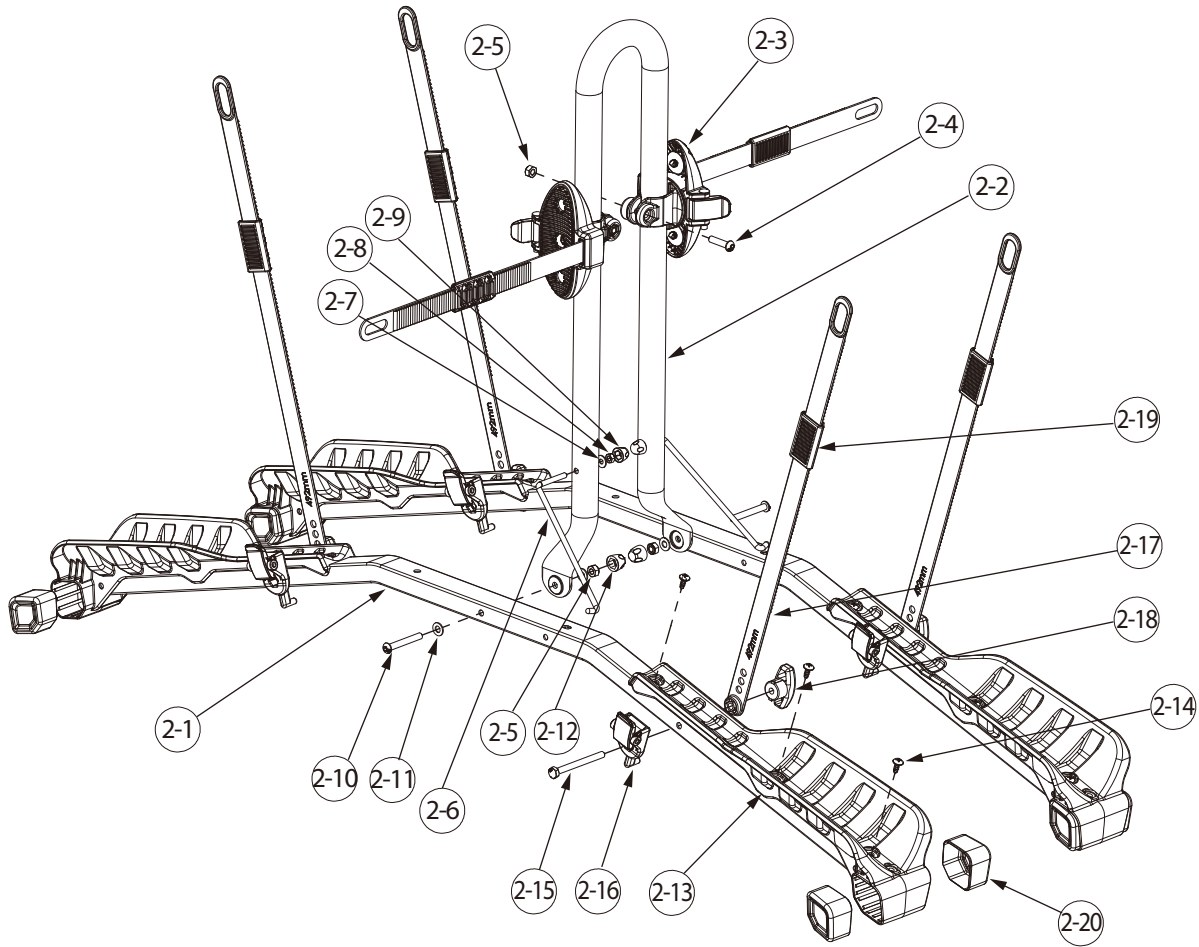

SPARE PARTS

PART	DESCRIPTION	PART NUMBER	QTY.	PART	DESCRIPTION	PART NUMBER	QTY.
1-1	Hitch tube		1				
1-2	Welding assembly		1				
1-3	Square cap 2"	130-00274-01C	1				
1-4	Bracket shim	130-00783-01C	2				
1-5	Hex bolt M12x80mm	140-0312-001-04D	1				
1-6	T-knob assembly	3503-00134-16C	1				
1-7	Nylock nut M12	141-0112-001-04D	1				
1-8	Screw cap 3/4"	130-00019-01C	2				
1-9	End cap	130-00805-16C	2				
1-10	Screw Ø4.8x14mm	140-1783-002-04D	2				
1-11	Cap Ø7.2	130-00355-01C	2				
1-12	Cap Ø6.5	130-00656-01C	4				
1-13							
1-14							
1-15							
1-16							
1-17							
1-18							
1-19							
1-20							

SPARE PARTS

PART	DESCRIPTION	PART NUMBER	QTY.	PART	DESCRIPTION	PART NUMBER	QTY.
2-1	Wheel support tube	3202-00124-04P	2				
2-2	U-tube	3201-00401-03P	1				
2-3	Cradle assembly	3509-00326-16C	2				
2-4	Screw M6x25mm	140-1106-005-04D	2				
2-5	Nylock nut M6	141-0106-001-04D	4				
2-6	Adjustment rod	3209-00278-04D	2				
2-7	Washer Ø5.0xØ12	142-1050-001-04D	2				
2-8	Nylock nut M5x0.8	141-0105-001-04D	2				
2-9	Screw cap M5	130-00859-01C	2				
2-10	Screw M6x45mm	140-1106-038-04D	2				
2-11	Washer Ø6.5xØ13	142-1065-003-04D	4				
2-12	Screw cap M6	130-00458-01C	2				
2-13	Wheel support	130-00736-01C	4				
2-14	Screw Ø4.8x14mm	140-1783-002-04D	12				
2-15	Hex bolt M6x60mm	140-0306-034-04D	4				
2-16	Ratchet assembly	3509-00318-16C	4				
2-17	Strap 492mm	130-00687-01C	4				
2-18	T-knob M6	3509-00319-01C	4				
2-19	Strap pad	130-00637-16C	4				
2-20	Cap	130-00867-01C	8				